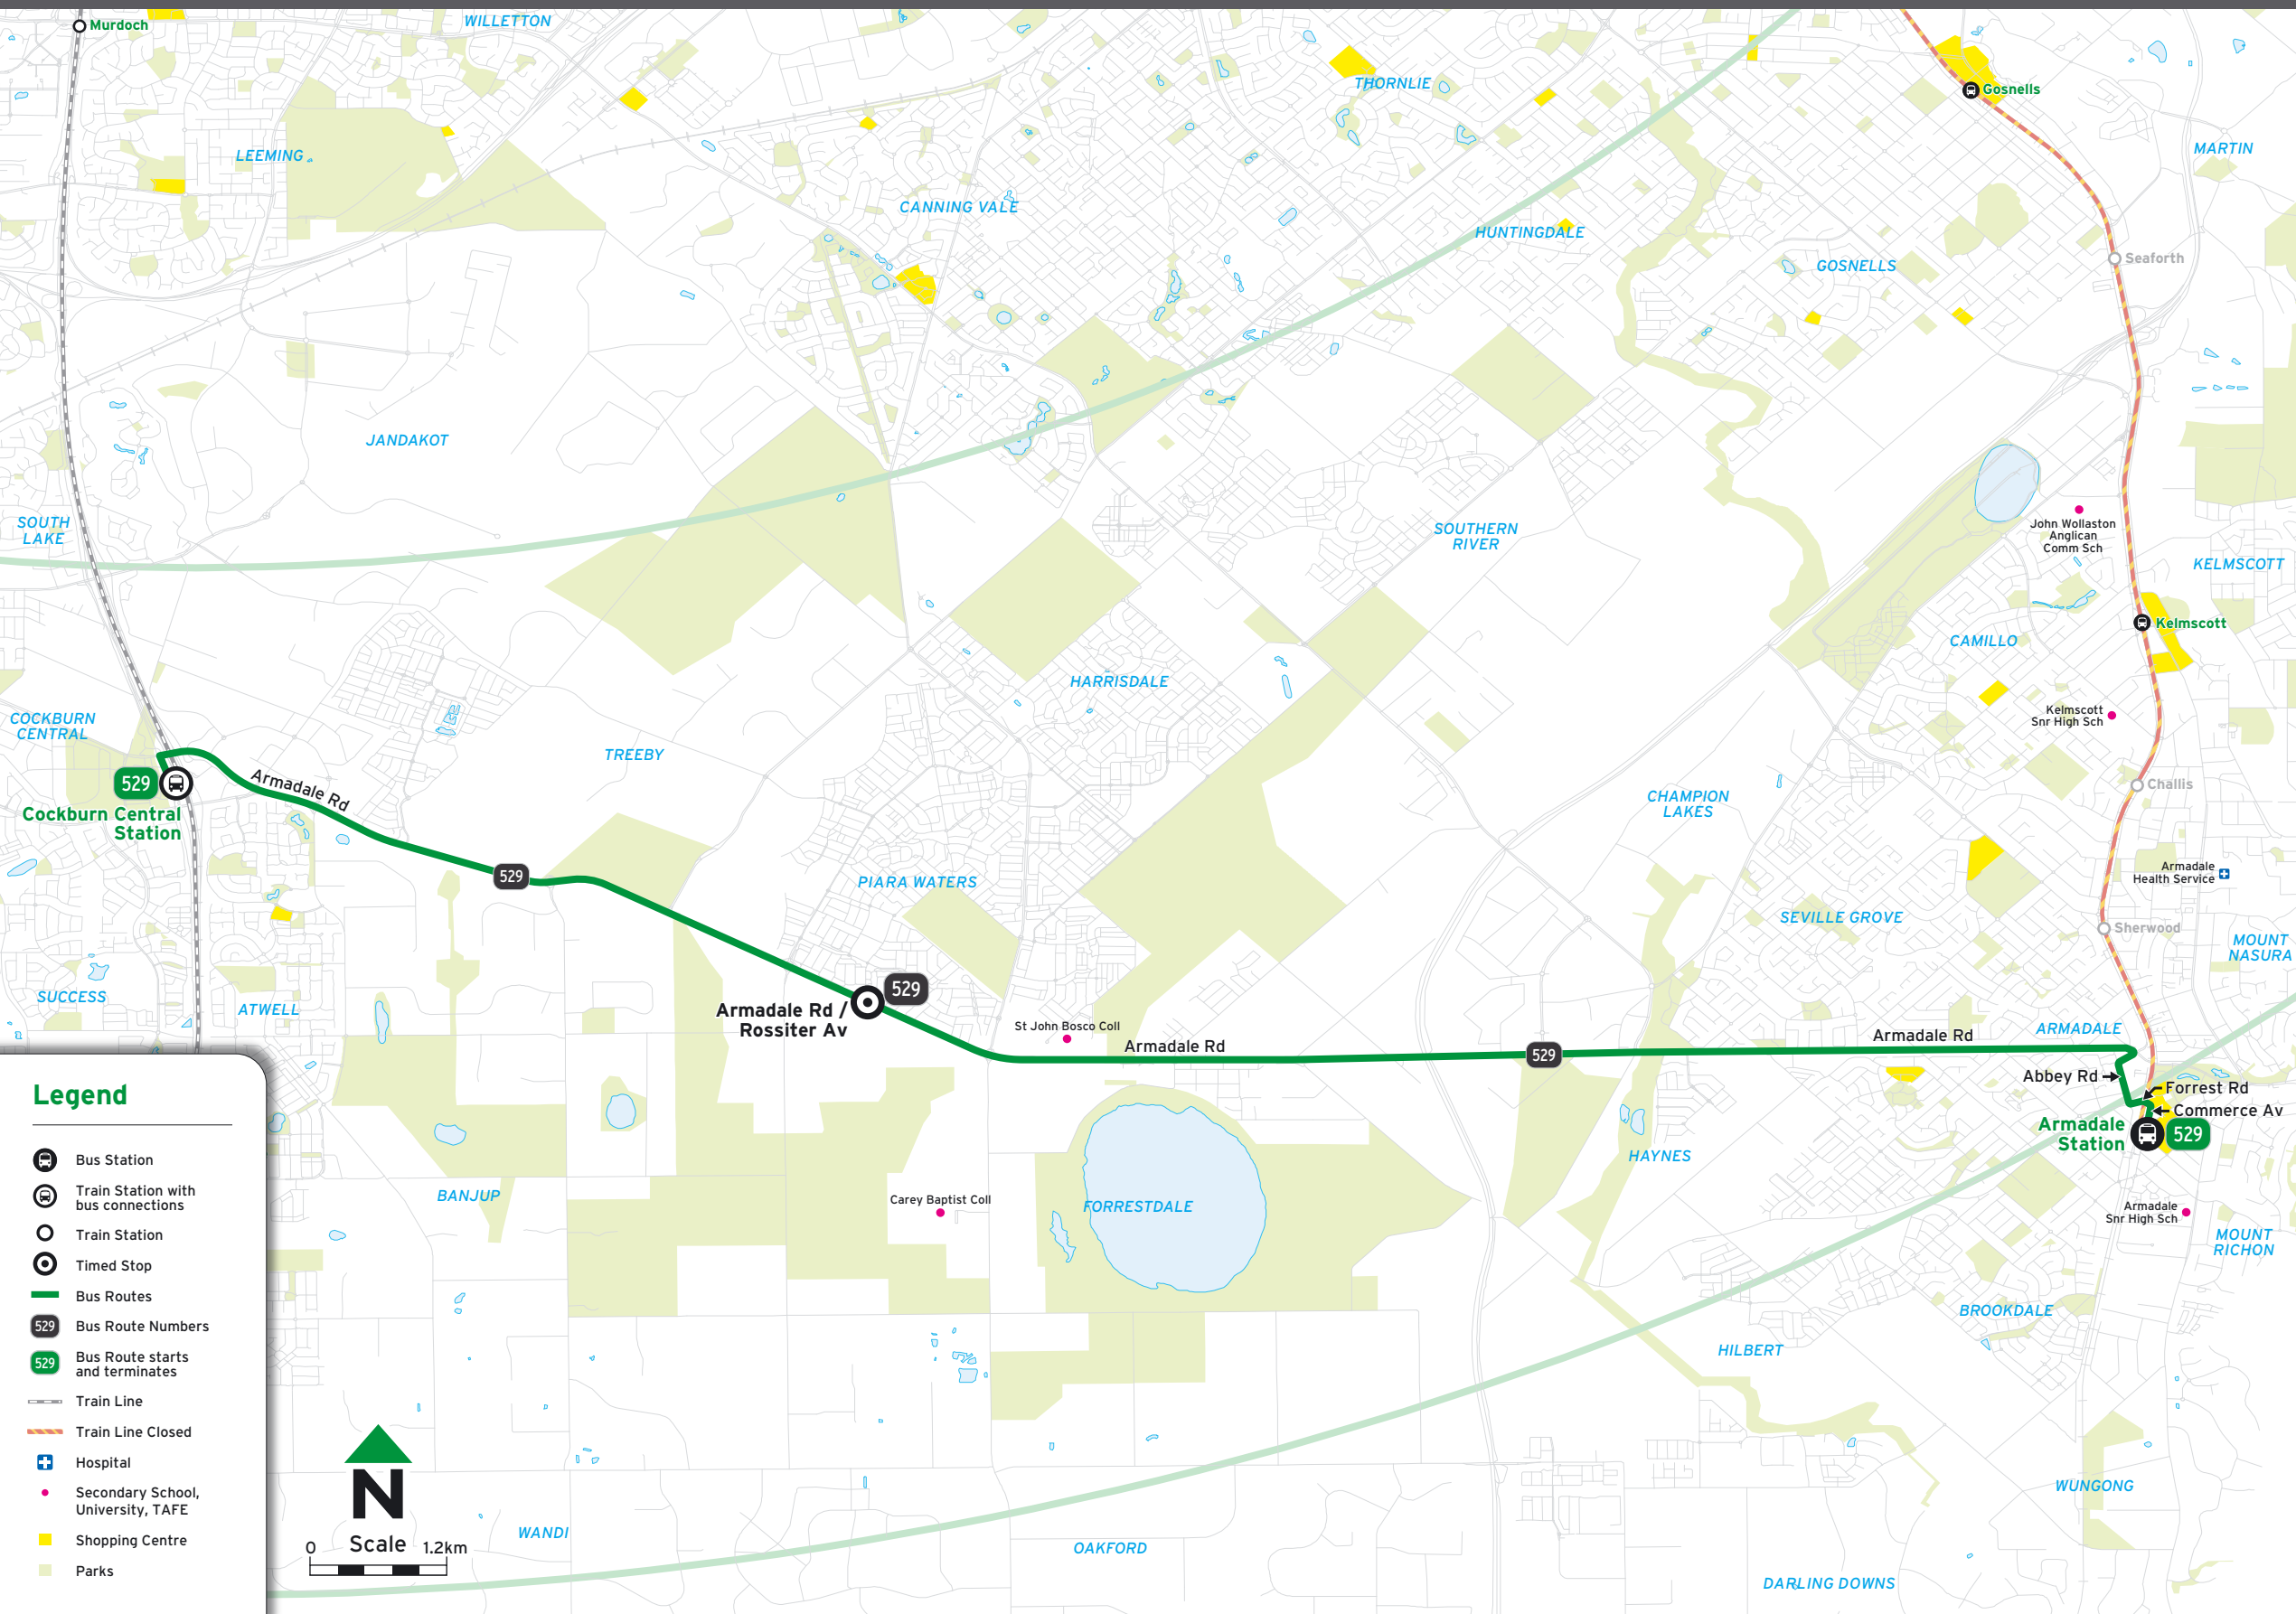

Route 529 Map

Legend

- Bus Station
- Train Station with bus connections
- Train Station
- Timed Stop
- Bus Routes
- Bus Route Numbers
- Bus Route starts and terminates
- Train Line
- Train Line Closed
- Hospital
- Secondary School, University, TAFE
- Shopping Centre
- Parks

Scale 1.2km