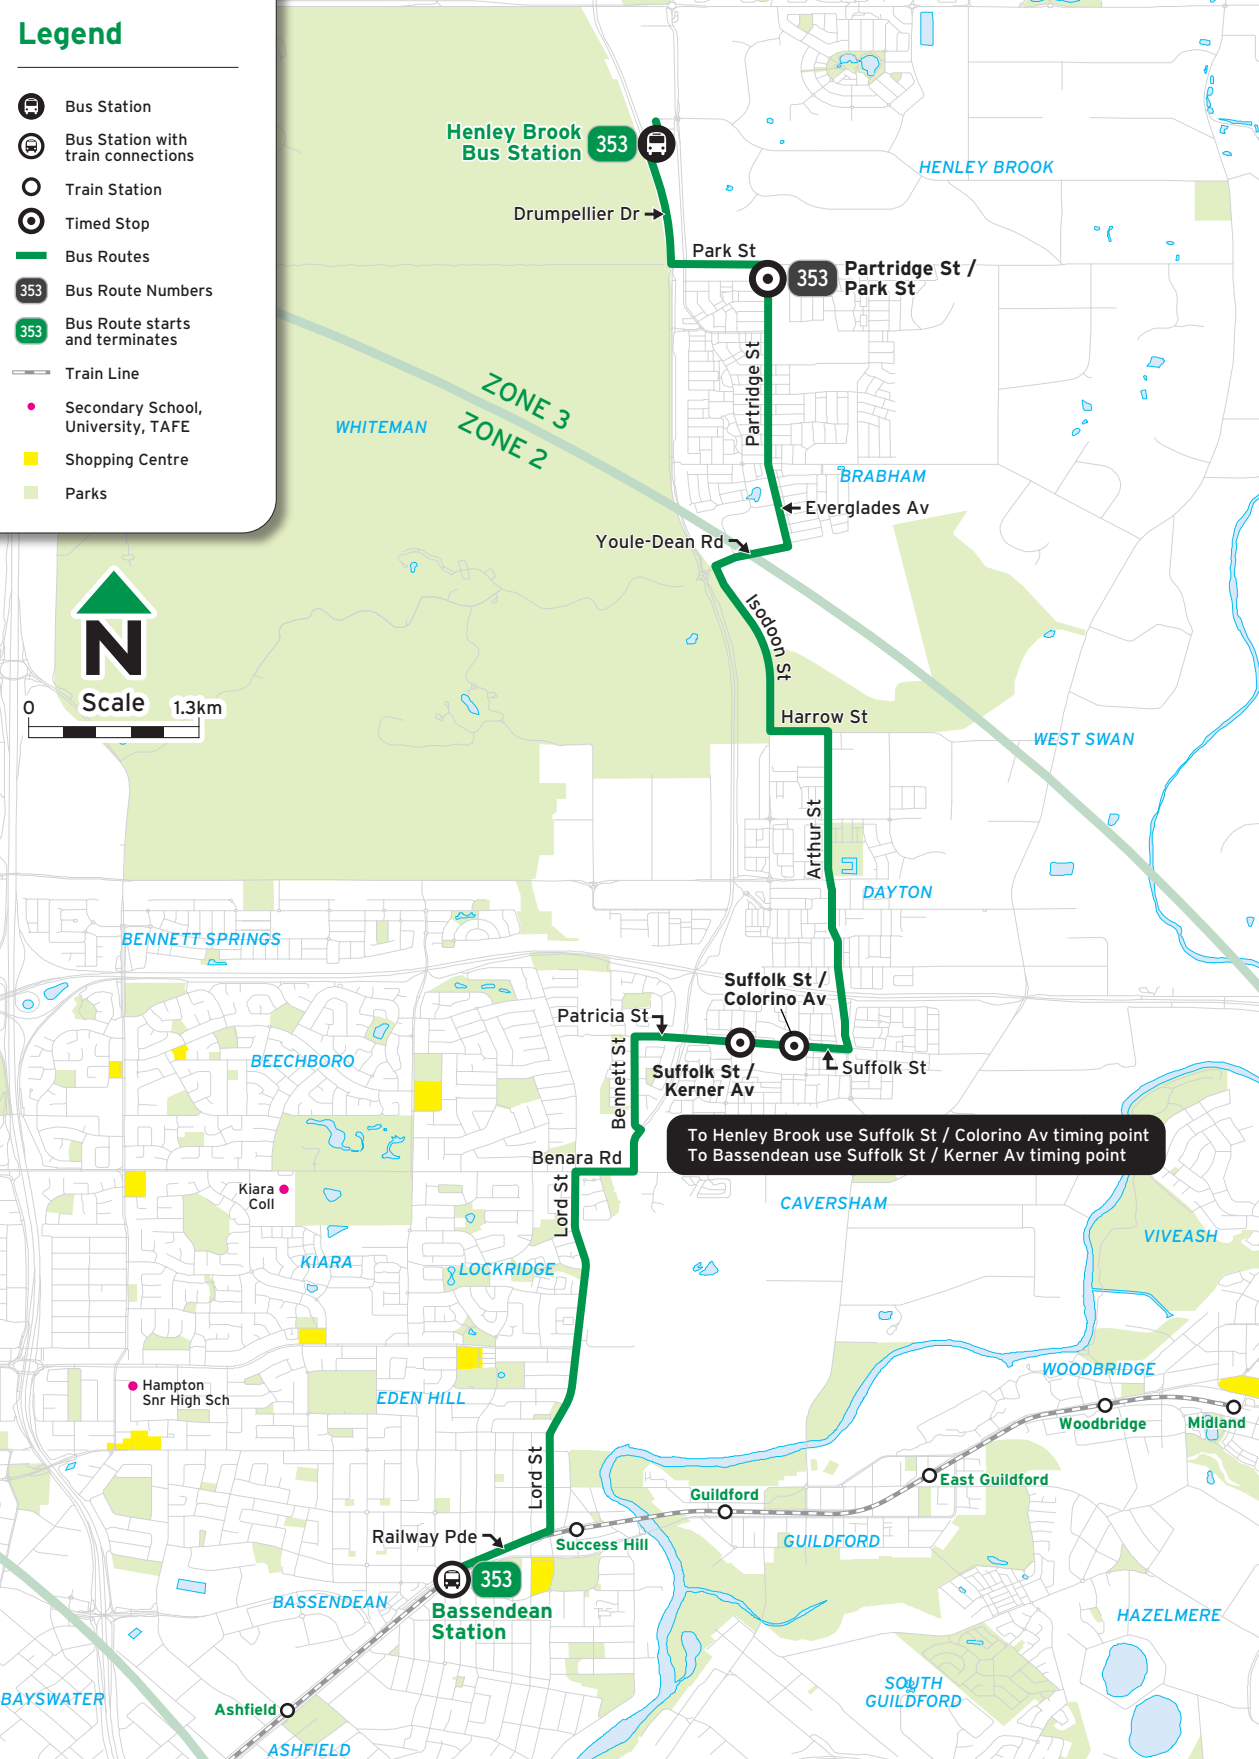

## Suburbs

- Bassendean
- Brabham
- Caversham
- Dayton
- Eden Hill
- Henley Brook
- Kiara
- Lockridge
- Whiteman

All Transperth buses are accessible

Visit us online  
[transperth.wa.gov.au](http://transperth.wa.gov.au)

- Legend**
- A Operates on school days only. Deviates from Arthur St in Dayton to terminate at Swan Christian College.
  - B Operates on school days only and departs Kiara College at 3.05pm.
  - D Departs from Suffolk St, near Waldeck Rd in Caversham 1 minute prior to first time shown.
  - S Extends to Ellenbrook Secondary College on school days only.

# Route 353 Map

**Legend**

- Bus Station
- Bus Station with train connections
- Train Station
- Timed Stop
- Bus Routes
- Bus Route Numbers
- Bus Route starts and terminates
- Train Line
- Secondary School, University, TAFE
- Shopping Centre
- Parks

**Scale** 0 1.3km

**N**

To Henley Brook use Suffolk St / Colorino Av timing point  
To Bassendean use Suffolk St / Kerner Av timing point