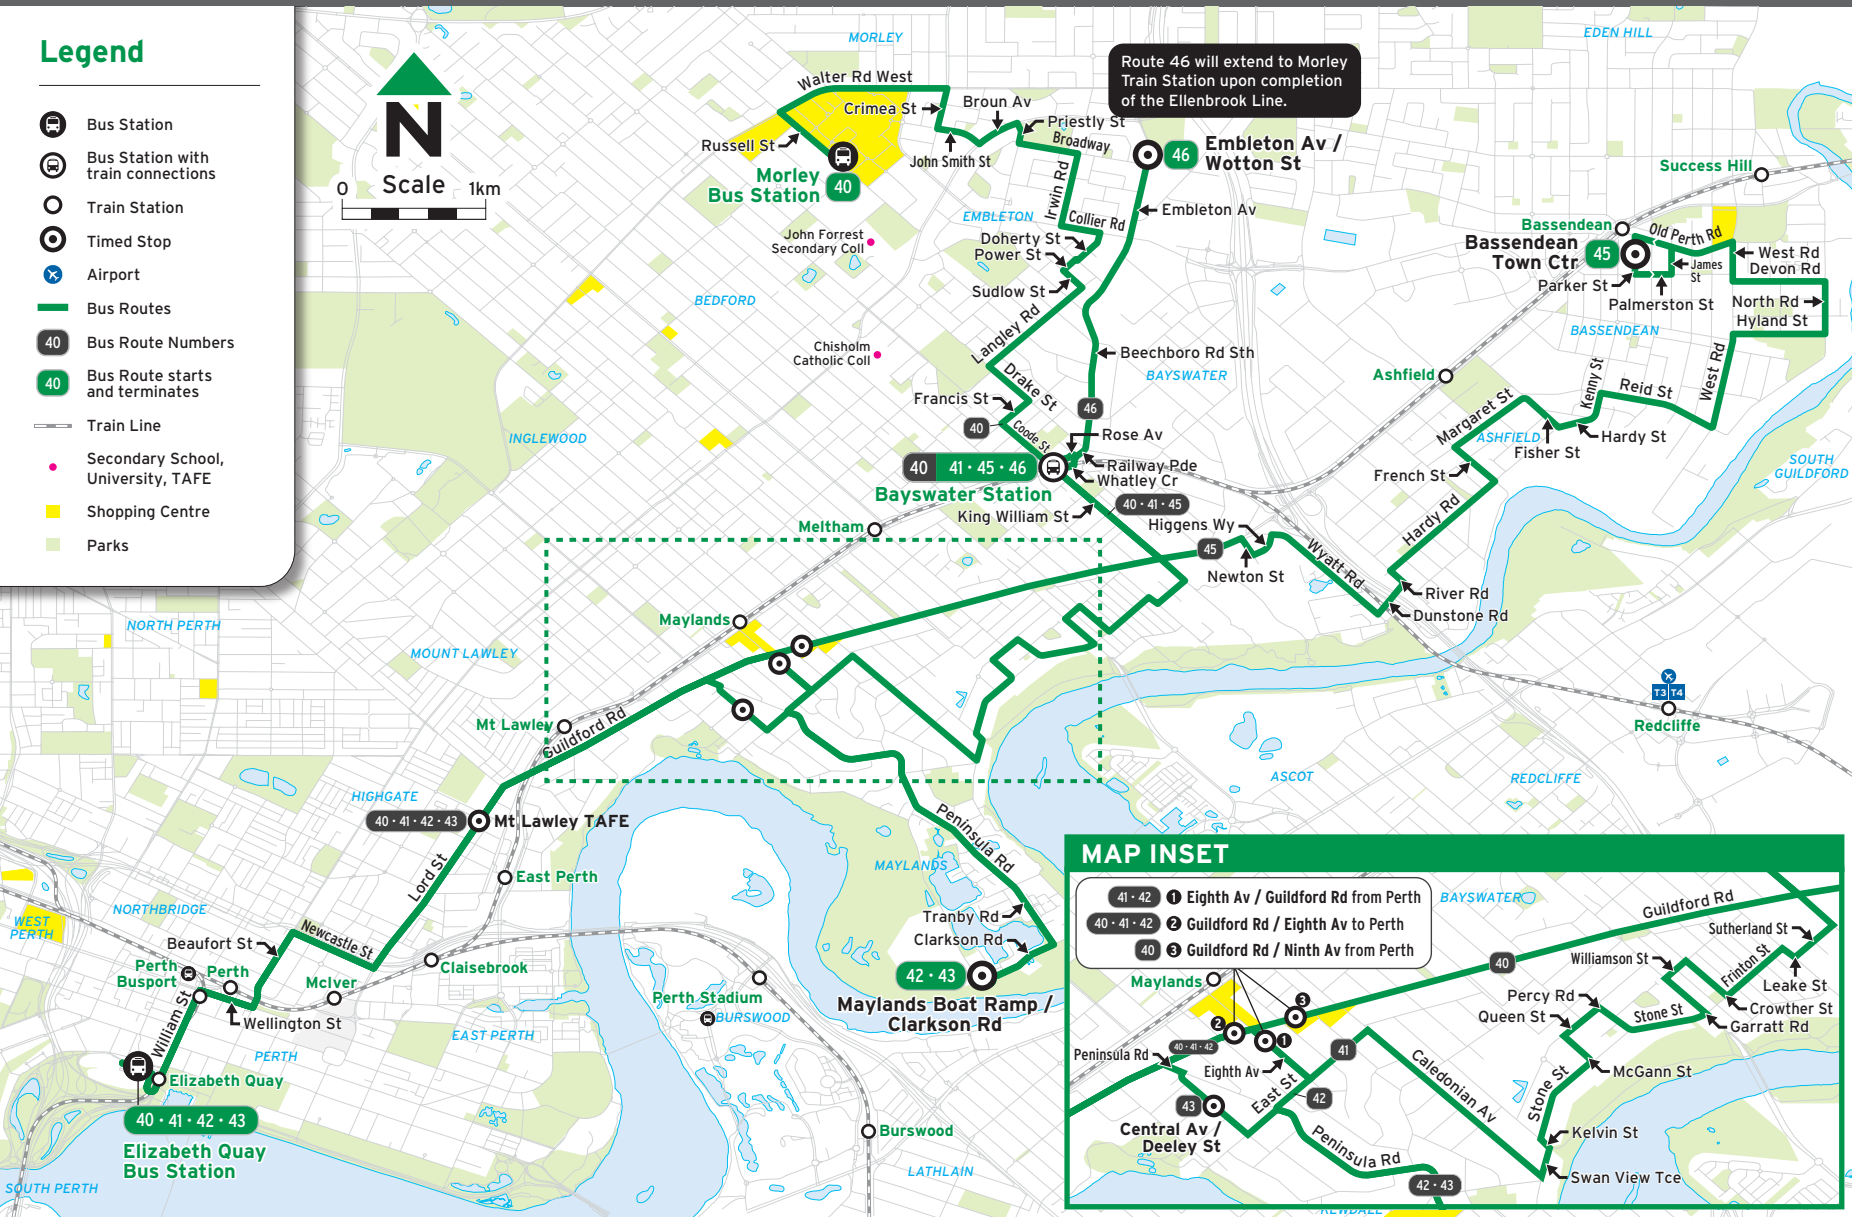

No Saturday, Sunday and Public Holiday service

Legend

M Departs from Morley Bus Stn 7 minutes before first time shown. Extends to Raleigh Rd before Clavering Rd in Bayswater.

Route 40, 41, 42, 43, 45, 46 Map

Legend

-  Bus Station
-  Bus Station with train connections
-  Train Station
-  Timed Stop
-  Airport
-  Bus Routes
-  Bus Route Numbers
-  Bus Route starts and terminates
-  Train Line
-  Secondary School, University, TAFE
-  Shopping Centre
-  Parks