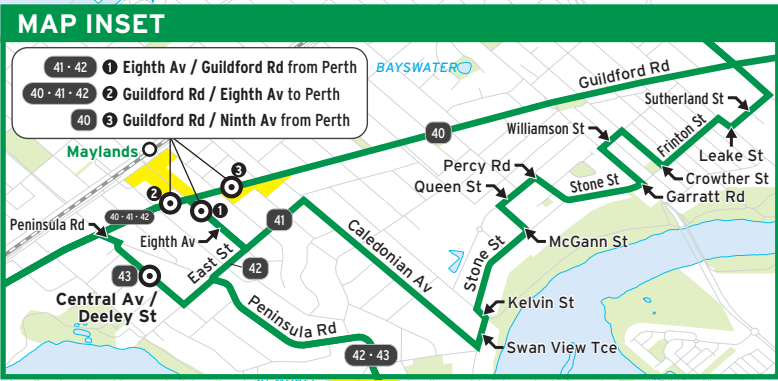

Legend

M Deviates via Maylands Shop Ctr.

'appy days!

You can now check your SmartRider balance, usage history and Autoload amount on the Transperth app.

Route 40, 41, 42, 43 - To Perth

Timed Stops							
Stop No.	11362 / Stand 6	*	29000	16471	11645	11653	12226 / Stand A4
Route No.	Morley Bus Stn	Bayswater Stn	Maylands Boat Ramp / Clarkson Rd	Central Av / Deeley St	Guildford Rd / Eighth Av	Mt Lawley TAFE	Elizabeth Quay Bus Stn

No Saturday, Sunday and Public Holiday service

Legend

R Departs Raleigh Rd after Clavering Rd in Bayswater 6 minutes before first time shown. Extends to Morley Bus Stn.

Route 46 - To Bayswater Stn

Timed Stops		
Stop No.	29032	28996 / Stand 4
Route No.	Embleton Av / Tolworth Wy	Bayswater Stn

No Saturday, Sunday and Public Holiday service

Legend

M Departs from Morley Bus Stn 7 minutes before first time shown. Extends to Raleigh Rd before Clavering Rd in Bayswater.

Route 40, 41, 42, 43, 45, 46 Map

Legend

-  Bus Station
-  Bus Station with train connections
-  Train Station
-  Timed Stop
-  Airport
-  Bus Routes
-  Bus Route Numbers
-  Bus Route starts and terminates
-  Train Line
-  Secondary School, University, TAFE
-  Shopping Centre
-  Parks