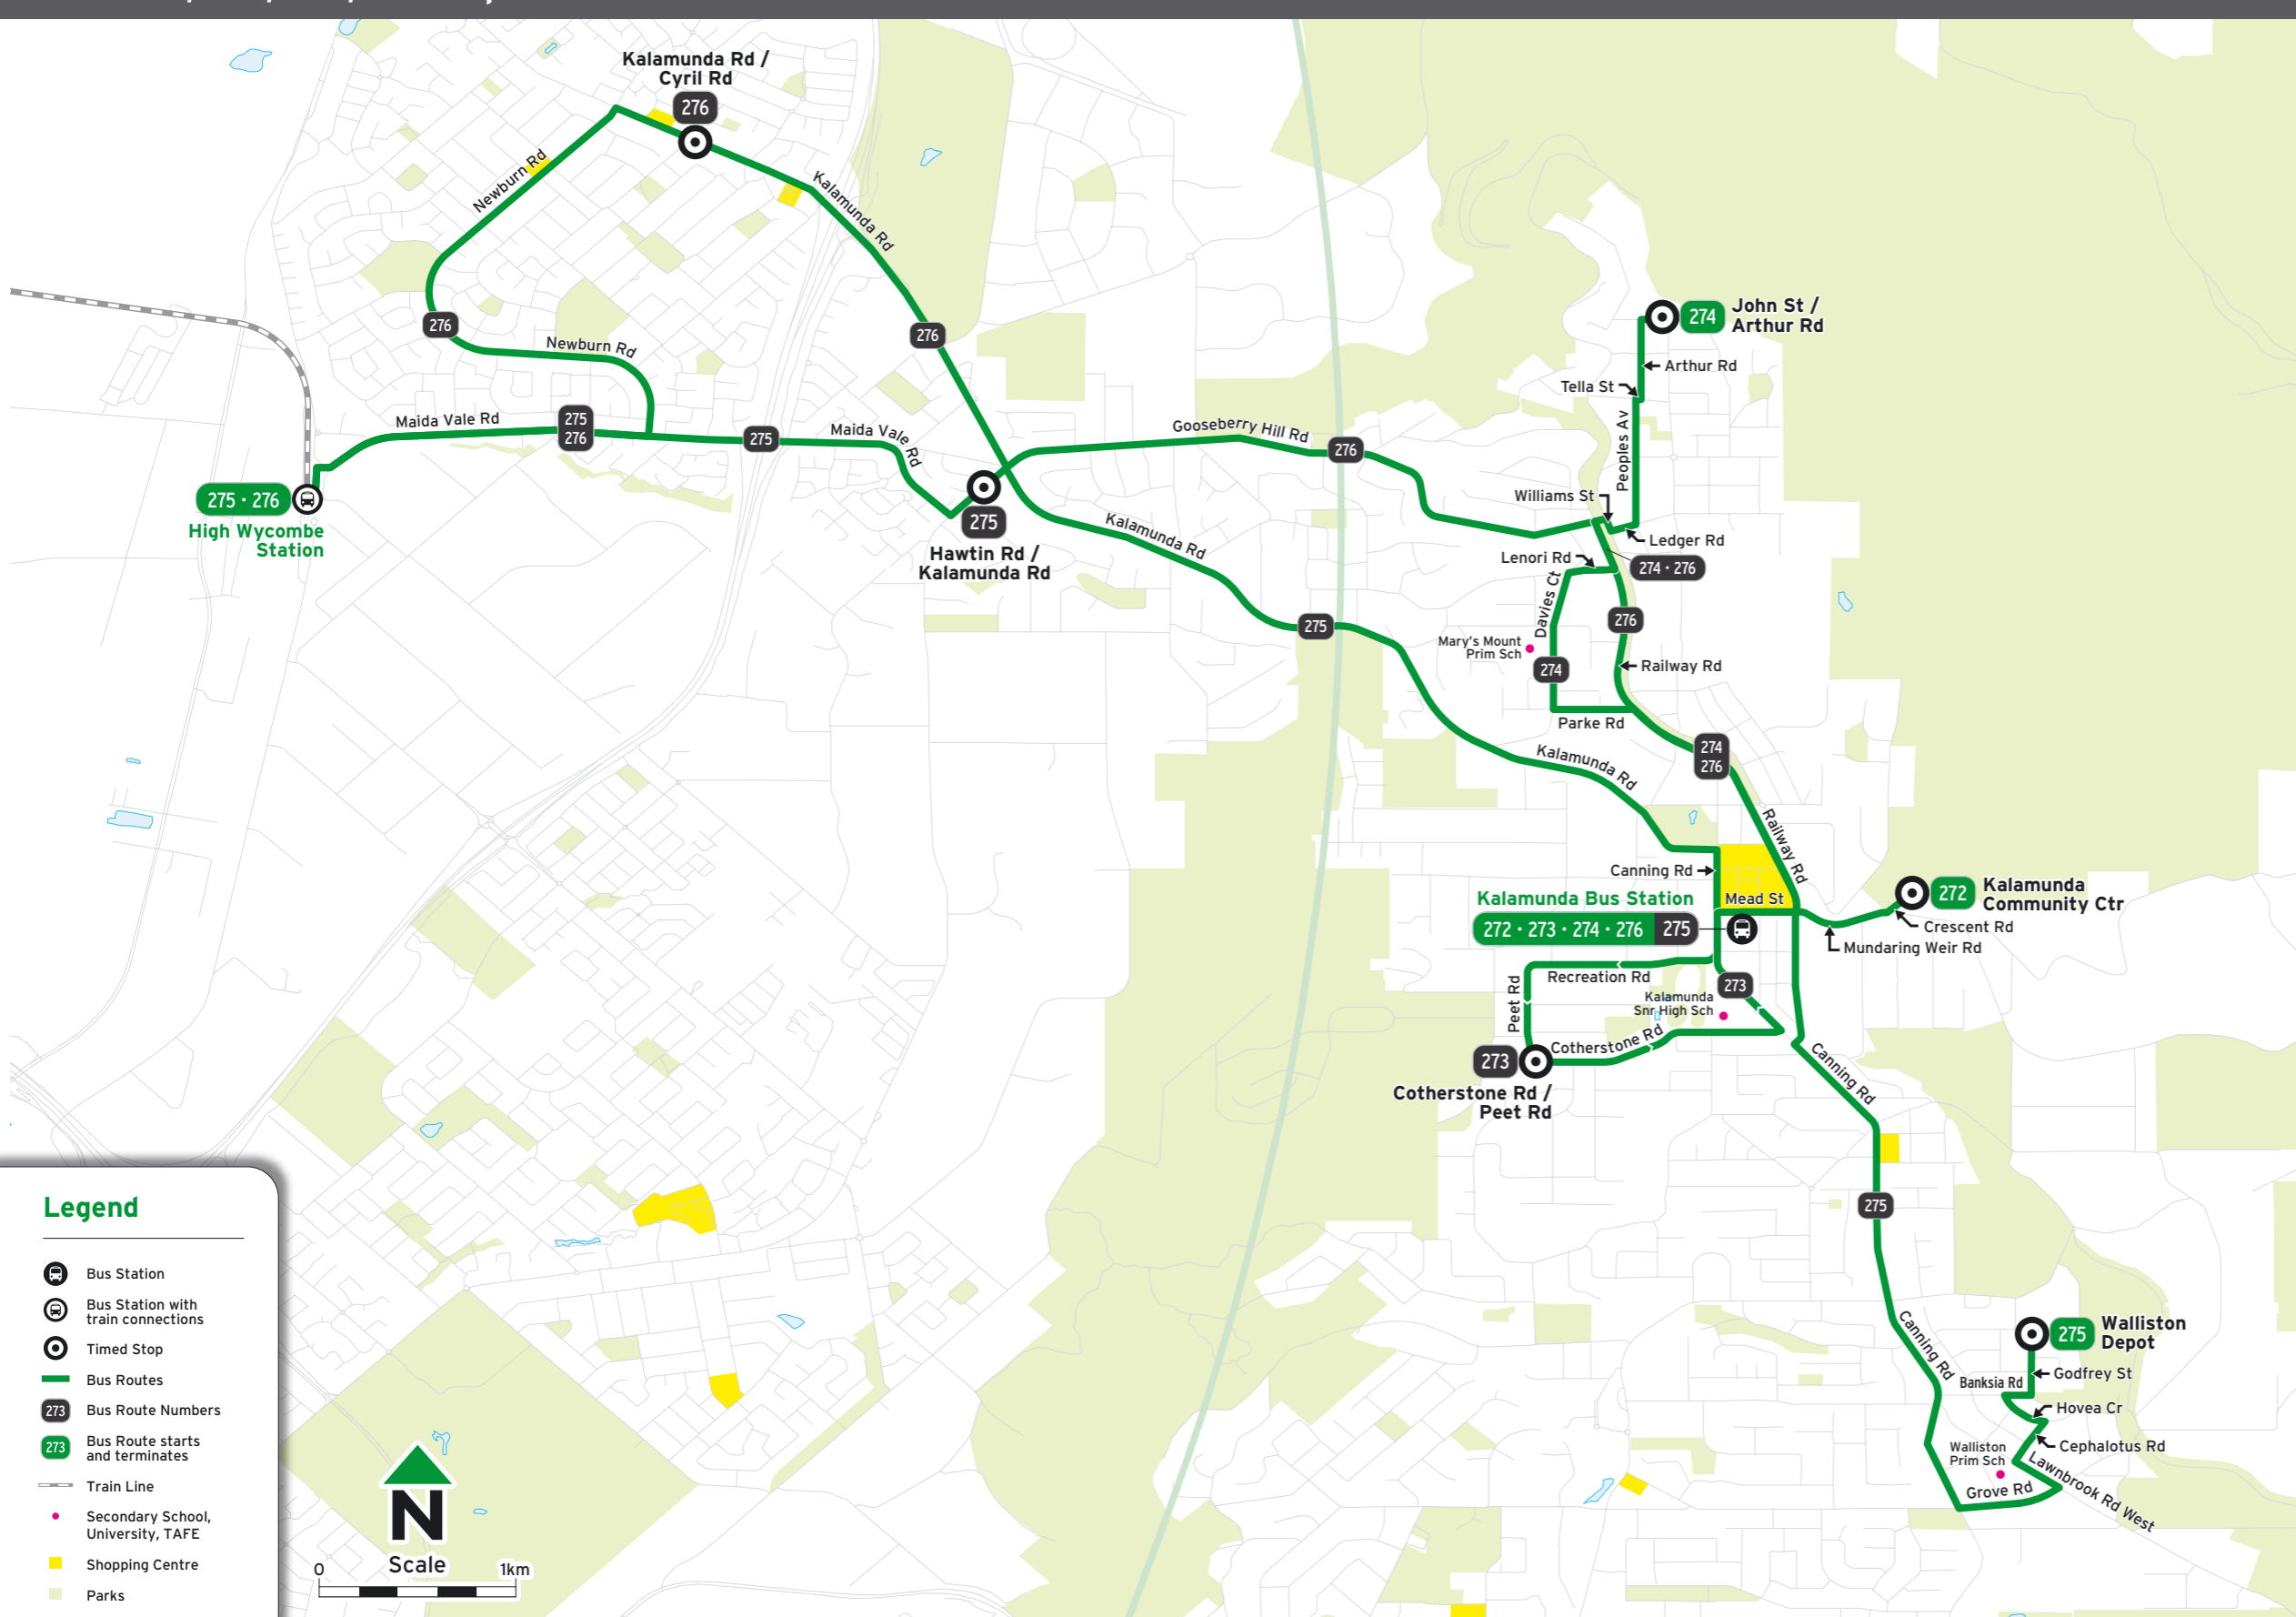

Legend

* Route 275 - Stand 4 (Stop No. 13962);
Route 276 - Stand 3 (Stop No. 13963).

B Operates on school days only.

H Operates on school holidays only.

S Operates on school days only and departs from Kalamunda Senior High School 4 minutes before first time shown.

Route 275, 276 - To High Wycombe

Timed Stops	⊙	⊙	⊙	⊙	⊙
Stop No.	13849	*	14029	14109	28547 / Stand 6
Route No.	Godfrey St / Raymond Rd	Kalamunda Bus Stn	Kalamunda Rd / Hawkevale Rd	Hawtin Rd / Kalamunda Rd	High Wycombe Stn
Saturday					
am	275 5:53	6:01	-	6:07	6:15
	276 -	6:25	6:35	-	6:45
	275 7:00	7:08	-	7:14	7:22
	276 -	7:17	7:27	-	7:37
	275 7:30	7:38	-	7:44	7:52
	275 8:00	8:08	-	8:14	8:22
	276 -	8:17	8:27	-	8:37
	275 8:30	8:38	-	8:44	8:52
	275 8:58	9:06	-	9:14	9:22
	276 -	9:16	9:26	-	9:37
	275 9:26	9:35	-	9:43	9:52
	275 9:56	10:05	-	10:13	10:22
	276 -	10:14	10:25	-	10:37
	275 10:26	10:35	-	10:43	10:52
	275 10:56	11:05	-	11:13	11:22
	276 -	11:14	11:25	-	11:37
	275 11:28	11:37	-	11:44	11:52
	275 11:59	12:07	-	12:14	12:22
pm	276 -	12:14	12:25	-	12:37
	275 12:29	12:37	-	12:44	12:52
	275 12:59	1:07	-	1:14	1:22
	276 -	1:15	1:26	-	1:37
	275 1:29	1:37	-	1:44	1:52
	275 1:59	2:07	-	2:14	2:22
	276 -	2:15	2:26	-	2:37
	275 2:29	2:37	-	2:44	2:52
	275 2:59	3:07	-	3:14	3:22
	276 -	3:15	3:26	-	3:37
	275 3:29	3:37	-	3:44	3:52
	275 3:59	4:07	-	4:14	4:22
	276 -	4:15	4:26	-	4:37
	275 4:29	4:37	-	4:44	4:52
	275 5:00	5:08	-	5:14	5:22
	276 -	5:15	5:26	-	5:37
	275 5:30	5:38	-	5:44	5:52
	275 6:00	6:08	-	6:14	6:22
	276 -	6:16	6:26	-	6:37
	275 6:45	6:53	-	6:59	7:07
	276 -	7:17	7:26	-	7:37
	275 7:45	7:53	-	7:59	8:07
	276 -	8:22	8:31	-	8:42
	275 8:50	8:58	-	9:04	9:12
	276 -	9:22	9:31	-	9:42
	275 9:52	9:59	-	10:05	10:12
	276 -	10:22	10:31	-	10:42
	275 10:52	10:59	-	11:05	11:12

Route 273, 274, 275, 276 Map

APPsolute must have

Plan a journey, track your bus, train or ferry, get alerts and more. Download our app today.