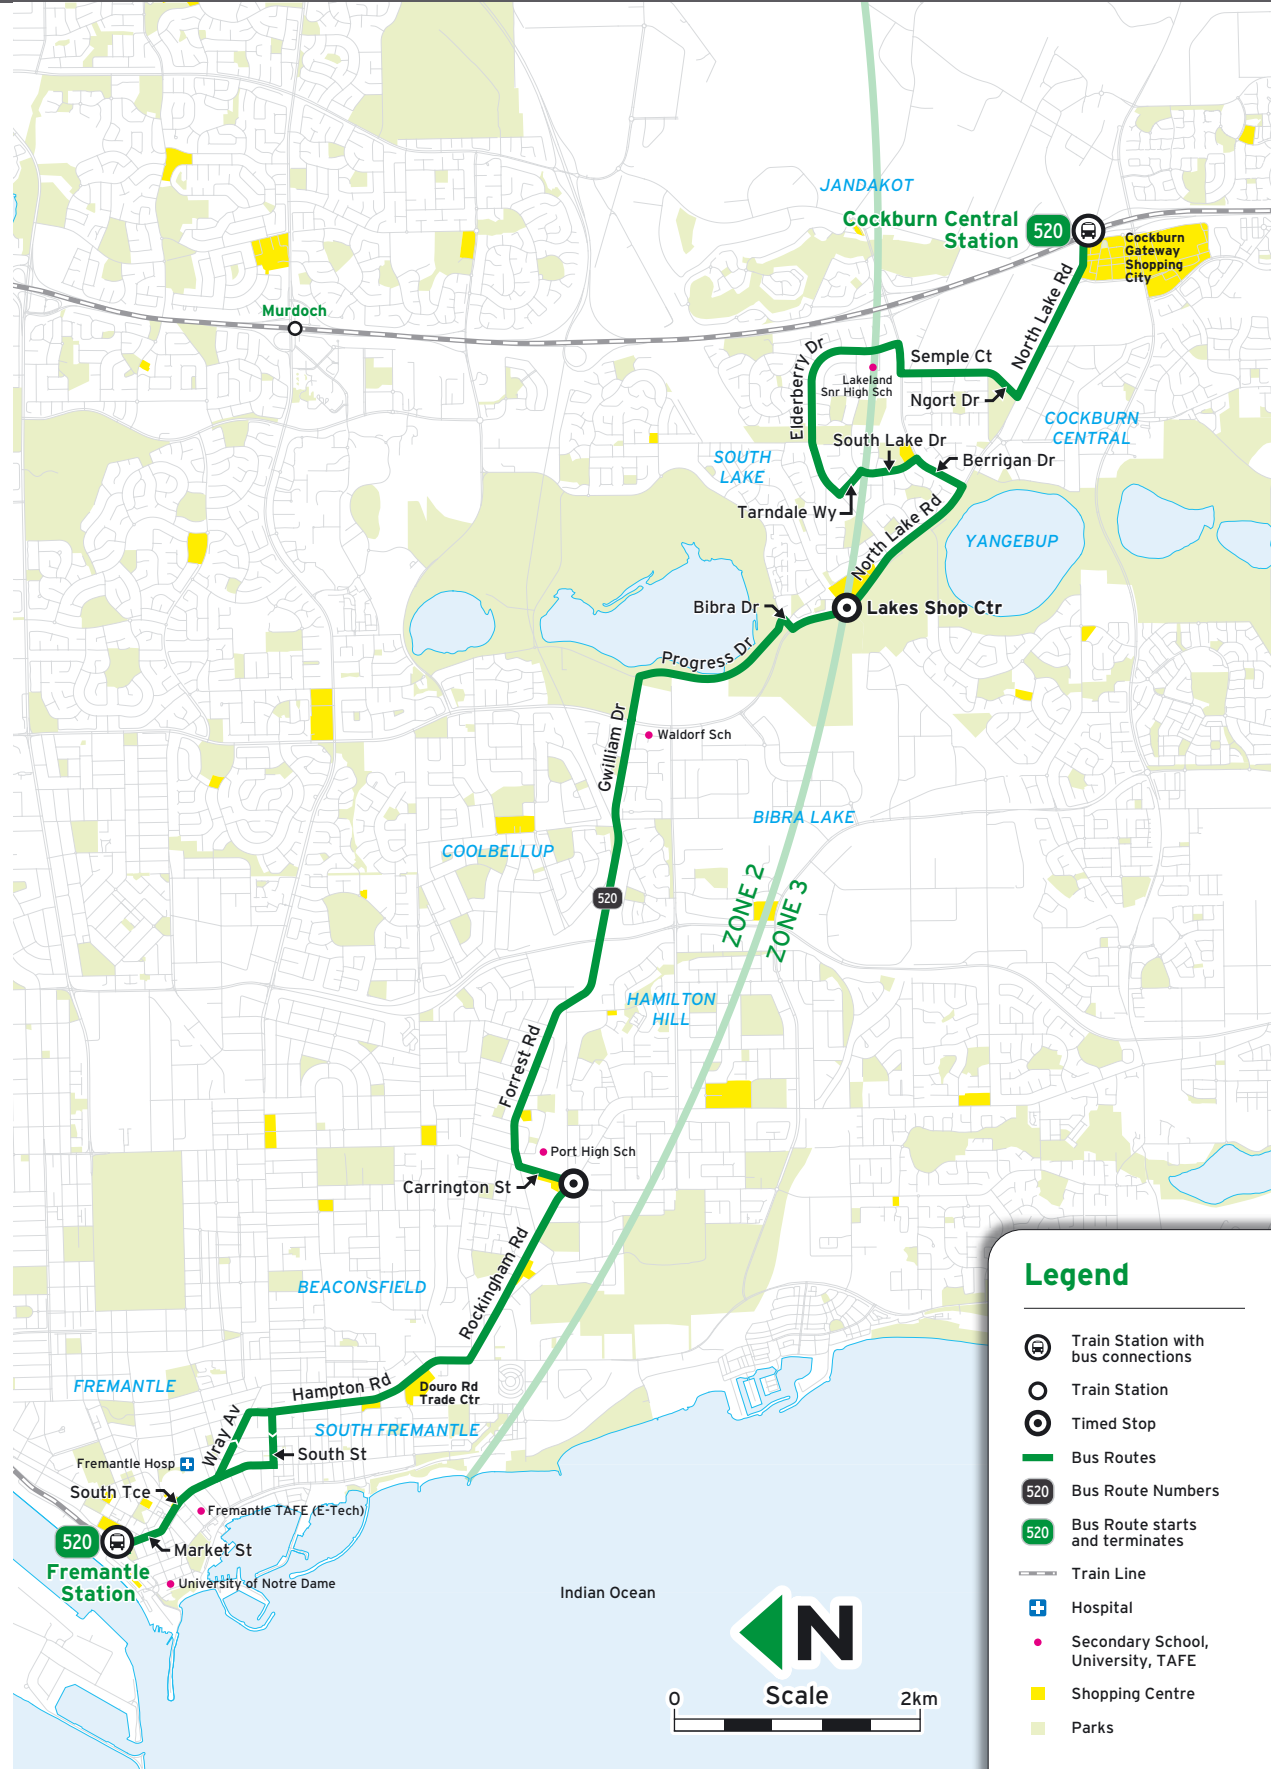

Legend
D Terminates on Carrington St before Rockingham Rd, Hamilton Hill.

Route 520 Map

Timed Stops				
Stop No.	23633 / Stand 9	20365	10652	10428 / Stand 1
Route No.	Cockburn Central Stn	Lakes Shop Ctr	Rockingham Rd / Carrington St	Fremantle Stn

Saturday

am 520	6:53	7:03	7:14	7:27
520	8:01	8:11	8:23	8:41
520	9:01	9:13	9:26	9:44
520	10:01	10:13	10:26	10:46
520	11:01	11:14	11:27	11:47
pm 520	12:01	12:15	12:28	12:47
520	1:01	1:14	1:27	1:46
520	2:01	2:13	2:26	2:45
520	3:01	3:13	3:26	3:47
520	4:01	4:13	4:26	4:47
520	5:01	5:13	5:26	5:44
520	6:01	6:12	6:25	6:42
520	7:01	7:11	7:22	7:39
520	8:01	8:11	8:22	8:38
520	9:01	9:11	9:22	9:37
520	10:08	10:18	10:28	10:43
520	11:08	11:17	11:27	11:41

Sunday and Public Holidays

am 520	7:53	8:03	8:14	8:30
520	9:01	9:11	9:23	9:40
520	10:01	10:11	10:24	10:42
520	11:01	11:14	11:27	11:46
pm 520	12:01	12:13	12:26	12:45
520	1:01	1:14	1:27	1:45
520	2:01	2:12	2:25	2:42
520	3:01	3:12	3:25	3:41
520	4:01	4:12	4:24	4:39
520	5:01	5:12	5:23	5:39
520	6:01	6:12	6:23	6:39
520	7:01	7:12	7:23	7:38
520	8:08	8:18	8:29	8:42
520	9:08	9:17	9:27	9:40

Legend

- Train Station with bus connections
- Train Station
- Timed Stop
- Bus Routes
- Bus Route Numbers
- Bus Route starts and terminates
- Train Line
- Hospital
- Secondary School, University, TAFE
- Shopping Centre
- Parks