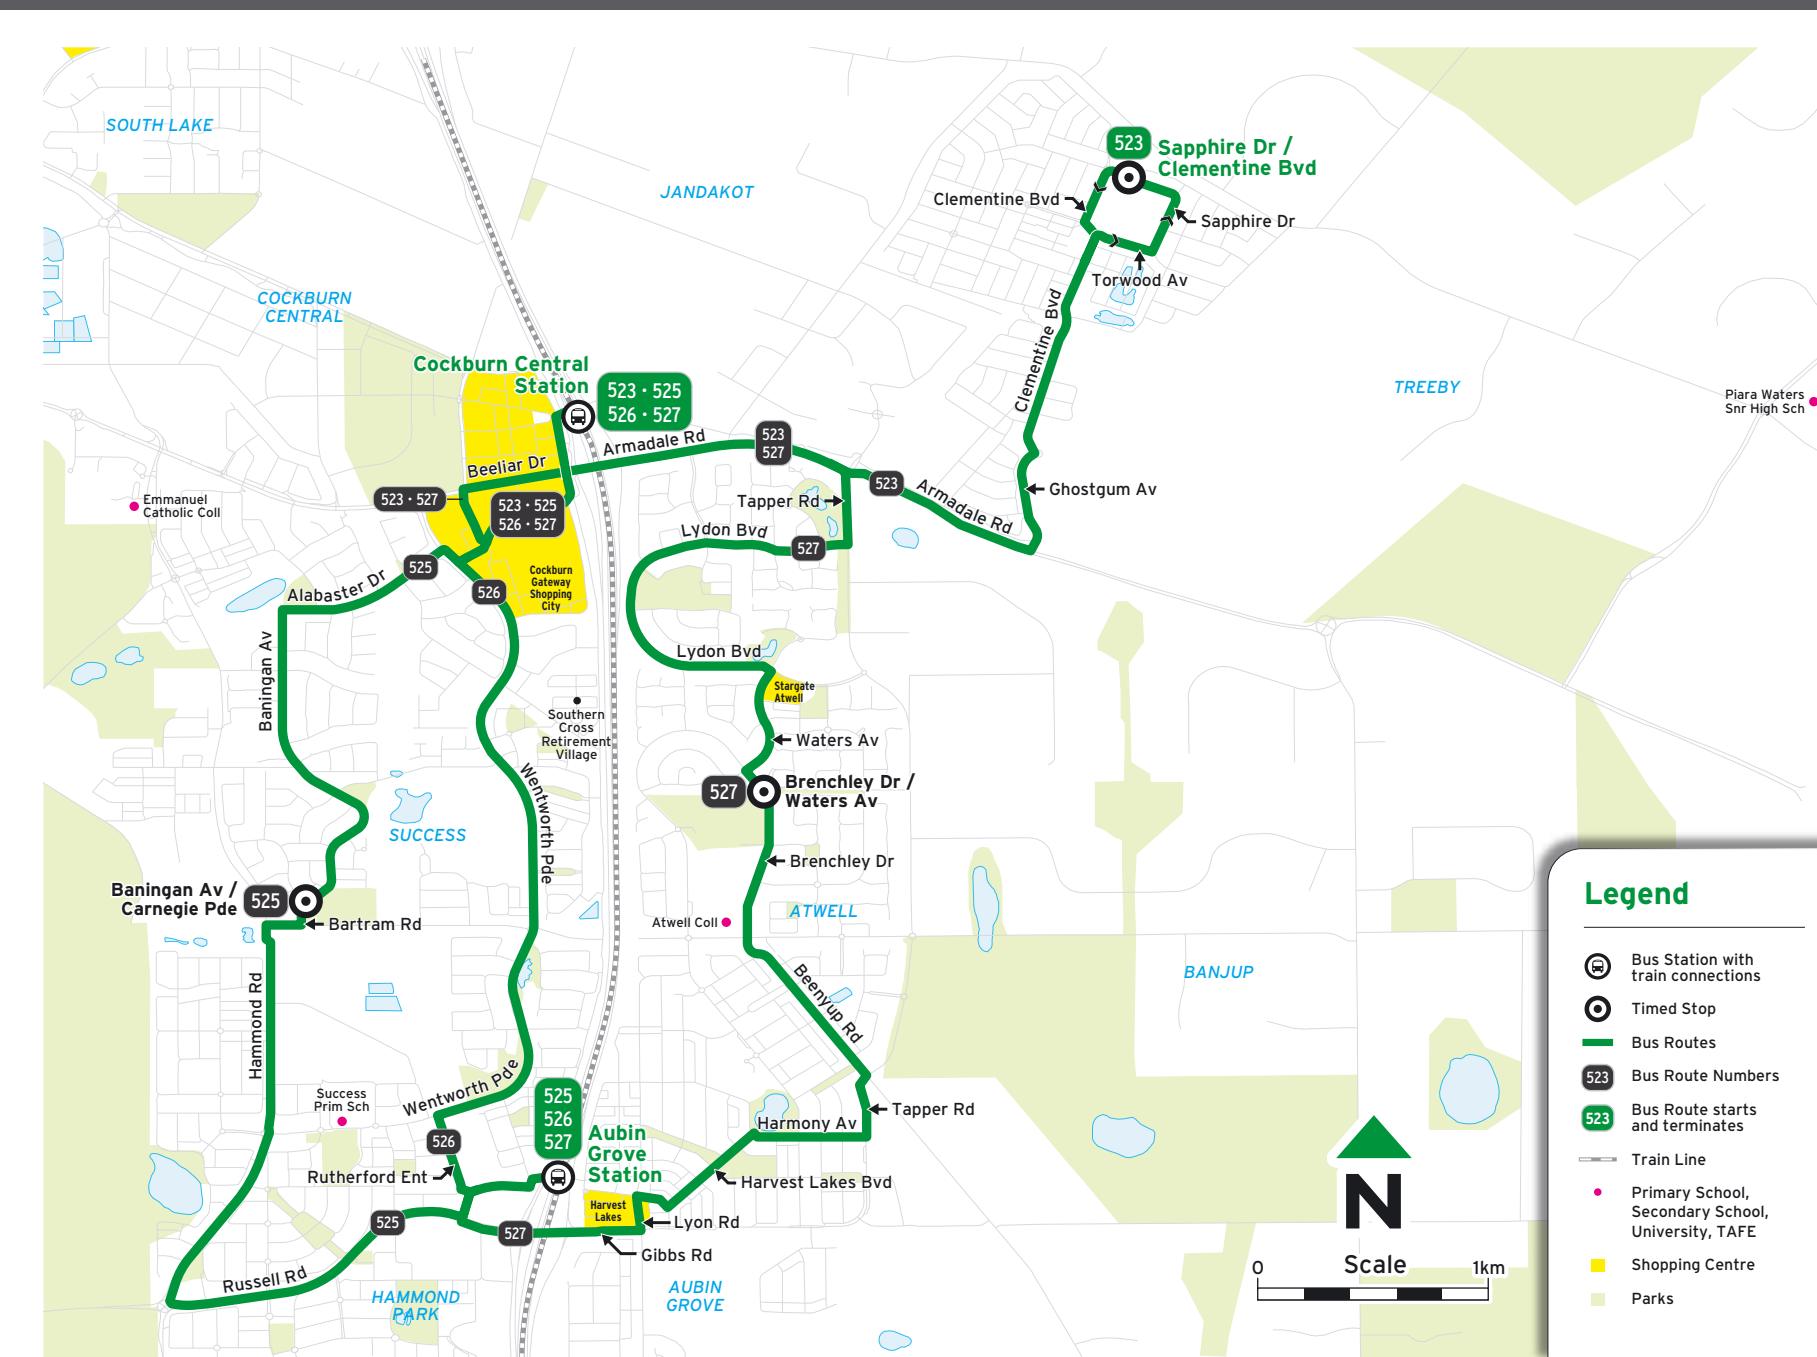

**Legend**  
A Deviates via Success Primary School on school days only.  
D Deviates via Southern Cross Retirement Village.  
S Deviates via Southern Cross Retirement Village. Also deviates via Success Primary School on school days only.

## Route 527 - To Cockburn Central

Timed Stops	27568 / Stand 4	21116	23635 / Stand 11
Stop No.	Aubin Grove Stn	Brenchley Dr / Waters Av	Cockburn Central Stn
<b>Monday to Friday</b>			
am 527	4:58	5:04	5:17
527	5:36	5:42	5:55
527	5:56	6:02	6:15
527	6:14	6:20	6:33
527	6:34	6:41	6:54
527	6:44	6:51	7:04
527	6:53	7:00	7:14
527	7:03	7:10	7:24
527	7:13	7:20	7:34
527	7:22	7:30	7:44
527	7:32	7:40	7:54
527	7:42	7:50	8:04
527	7:52	8:00	8:14
527	8:02	8:10	8:25
527	8:13	8:21	8:36
527	8:23	8:31	8:46
527	8:54	9:02	9:17
527	9:18	9:26	9:40
527	9:48	9:56	10:10
527	10:18	10:26	10:40
527	10:49	10:56	11:10
527	11:19	11:26	11:40
527	11:49	11:56	12:10
pm 527	12:19	12:26	12:40
527	12:49	12:56	1:10
527	1:27	1:34	1:48
527	1:57	2:04	2:18
527	2:27	2:34	2:48
527 S	-	2:59	3:13
527 S	-	3:01	3:15
527 S	-	3:04	3:18
527	2:58	3:06	3:22
527	3:28	3:36	3:52
527	4:08	4:16	4:31
527	4:35	4:43	4:58
527	5:07	5:14	5:29
527	5:27	5:34	5:49
527	5:59	6:06	6:20
527	6:35	6:42	6:55
527	7:20	7:27	7:40
527	8:22	8:28	8:40

**Legend**  
S Operates on school days only and departs from Atwell College 1 minute before the first time shown.

## Route 523, 525, 526, 527 Map