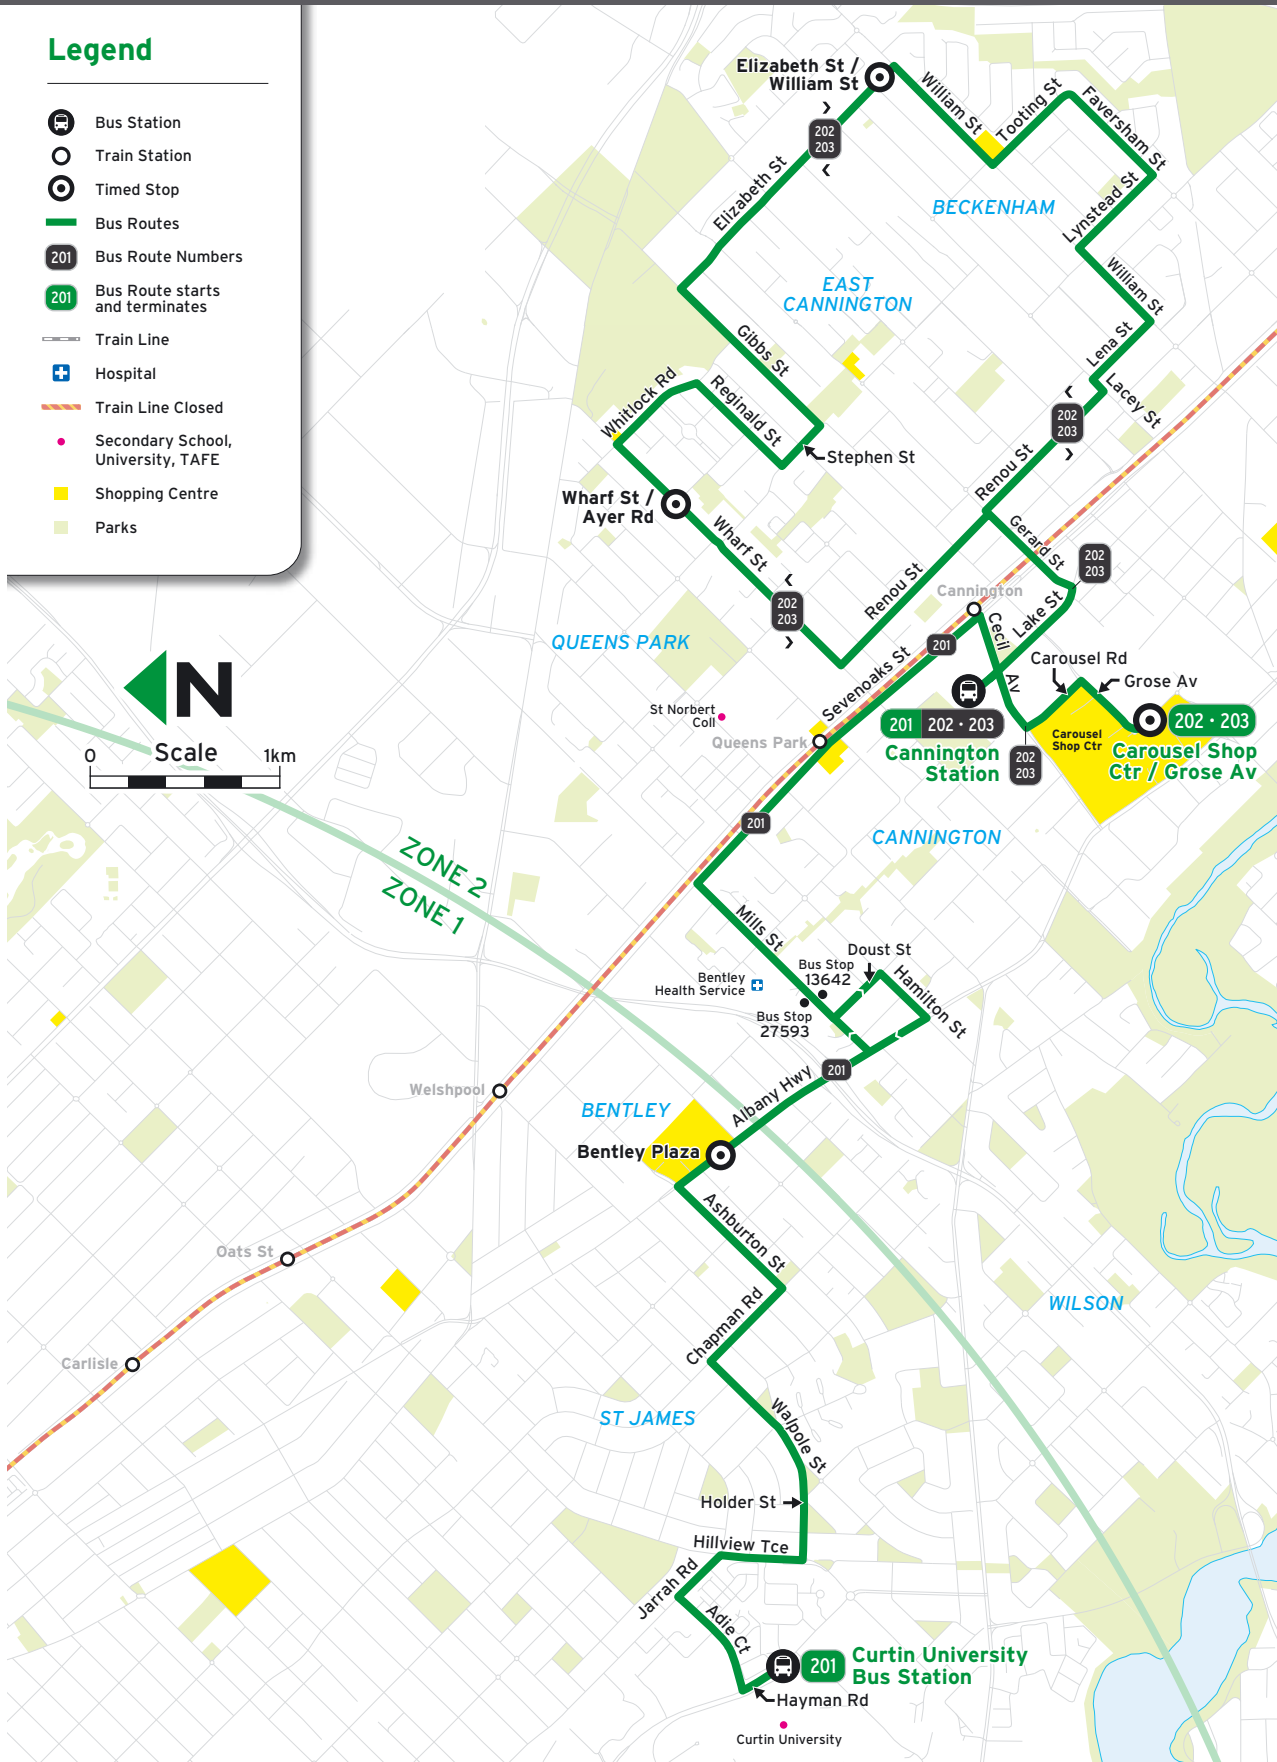

Route 203 - To Cannington (Anti-Clockwise Circular Route)

Timed Stops	🕒	🕒	🕒	🕒	🕒	🕒
Stop No.	27814	28772 / Stand 16	21836	13621	28879 / Stand 4	27814
Route No.	Carousel Shop Ctr / Grose Av	Cannington Stn	Elizabeth St / Jubilee St	Wharf St / Ayer Rd	Cannington Stn	Carousel Shop Ctr / Grose Av
Saturday						
am 203 C	-	7:01	7:08	7:14	7:23	-
203	-	8:02	8:09	8:15	8:23	8:30
203	8:59	9:02	9:10	9:16	9:24	9:31
203	10:00	10:03	10:11	10:18	10:26	10:33
203	11:01	11:05	11:14	11:21	11:30	11:37
pm 203	12:01	12:05	12:14	12:21	12:30	12:37
203	1:01	1:05	1:14	1:21	1:30	1:37
203	2:01	2:05	2:14	2:20	2:29	2:36
203	3:01	3:05	3:13	3:19	3:28	3:35
203	4:01	4:05	4:13	4:19	4:28	4:35
203 C	5:01	5:05	5:13	5:19	5:29	-
203 C	6:02	6:05	6:13	6:19	6:29	-
203 C	7:00	7:03	7:11	7:17	7:26	-
Sunday and Public Holidays						
am 203 C	9:20	9:22	9:30	9:37	9:46	-
203	10:20	10:23	10:32	10:38	10:46	10:53
203	11:20	11:23	11:32	11:38	11:46	11:53
pm 203	12:20	12:23	12:32	12:38	12:47	12:54
203	1:20	1:23	1:32	1:38	1:47	1:54
203	2:20	2:23	2:32	2:38	2:47	2:54
203	3:20	3:23	3:32	3:39	3:48	3:55
203	4:20	4:23	4:32	4:39	4:48	4:55
203 C	5:20	5:23	5:32	5:39	5:48	-
203 C	6:19	6:21	6:30	6:37	6:46	-

Legend
C Terminates at Cannington Stn.

Route 201, 202, 203 Map