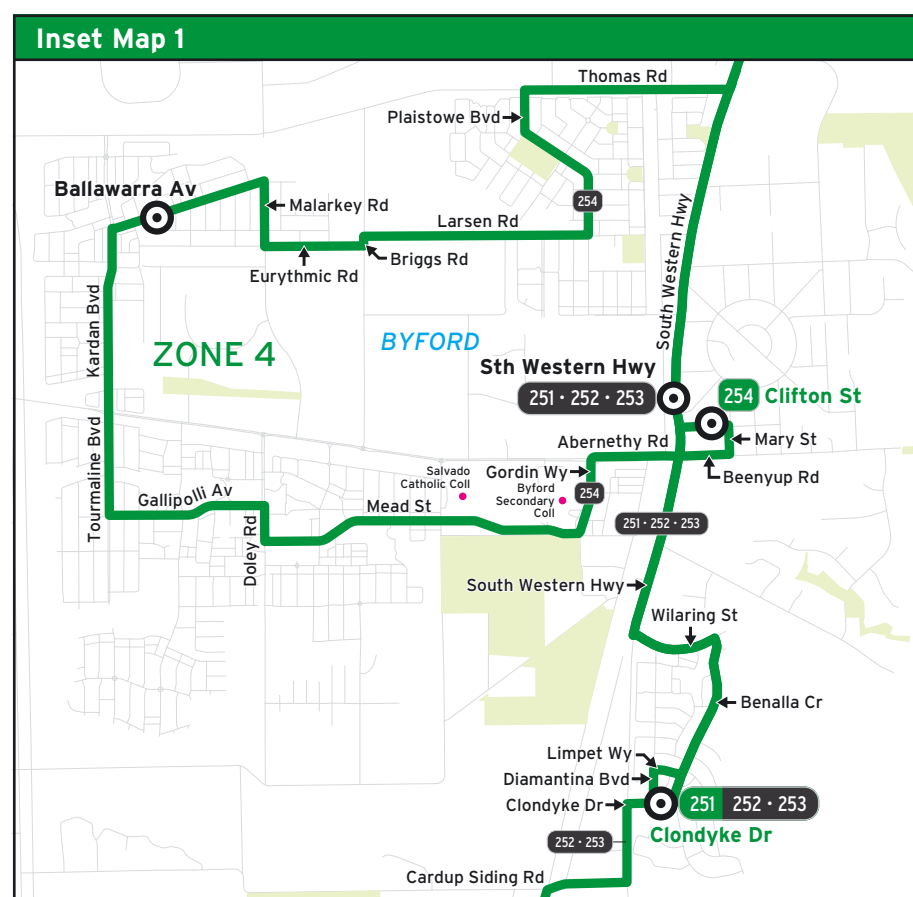

Route 254 - From Armadale

Timed Stops Stop No.	28895 / Stand 1	26512	26510
Route No.	Armadale Stn	Ballawarra Av / Fawcett Rd	Clifton St / South Western Hwy
Monday to Friday			
am 254 S	7:18	7:32	7:46
254 H	7:18	7:32	7:48
254 A	7:38	7:57	8:20
254	7:50	8:08	8:30
254 B	-	8:34	8:55
254	8:26	8:42	9:01
254	9:13	9:28	9:46
254	10:12	10:27	10:43
254	11:12	11:27	11:44
pm 254	12:12	12:28	12:45
254	1:13	1:29	1:47
254	2:23	2:40	3:00
254 H	3:04	3:20	3:39
254 C	3:04	3:23	3:42
254	3:46	4:03	4:22
254	4:17	4:34	4:54
254	4:47	5:03	5:23
254	5:16	5:32	5:49
254	5:31	5:46	6:03
254	5:46	6:01	6:18
254	6:16	6:31	6:48
254	6:46	7:00	7:17
254	7:16	7:30	7:45

Timed Stops Stop No.	28895 / Stand 1	26512	26510
Route No.	Armadale Stn	Ballawarra Av / Fawcett Rd	Clifton St / South Western Hwy
Saturday			
am 254	8:08	8:22	8:37
254	9:06	9:20	9:36
254	10:07	10:21	10:37
254	11:08	11:23	11:39
pm 254	12:11	12:26	12:42
254	1:11	1:26	1:42
254	2:11	2:26	2:44
254	3:11	3:26	3:44
254	4:11	4:26	4:43
254	5:11	5:26	5:42
254	6:08	6:23	6:39
Sunday and Public Holidays			
am 254	8:31	8:45	9:00
254	10:28	10:42	10:58
pm 254	12:30	12:44	1:00
254	2:30	2:45	3:01
254	4:30	4:45	5:01

1. **Legend**
2. A Operates on school days only.
   - B Operates on school days only and departs Thomas Rd after South Western Hwy, Byford at 8.26am.
   - C Operates on school days only and departs Armadale Senior High School at 2.59pm.
   - H Operates on school holidays only.
   - S Operates on school days only and extends to Court Grammar School.

Route 251, 252, 253, 254 Inset Map 1