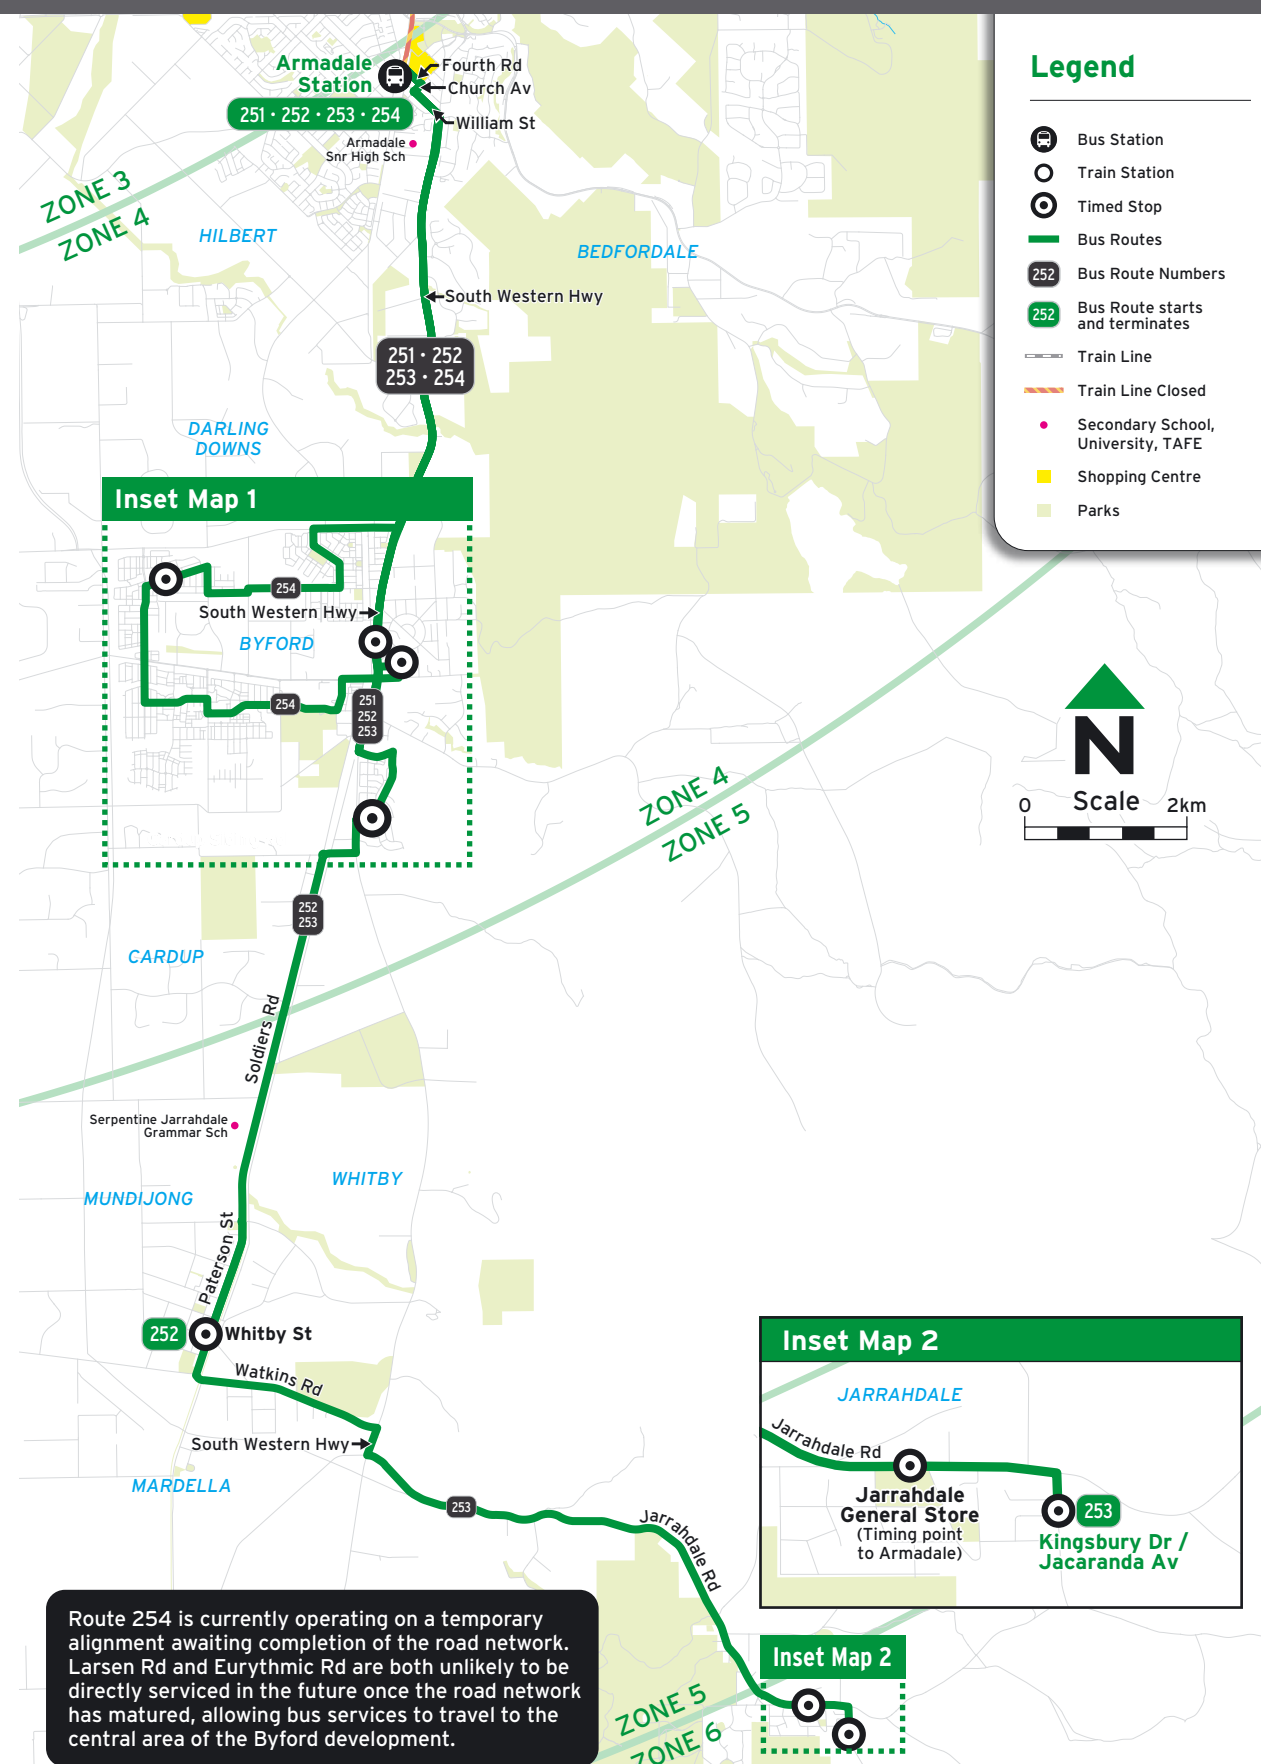

Route 251, 252, 253, 254 Map

If you report it. We repair it.

Don't let damaged bus stops go unreported. Speak to any Transperth staff member or report it via the app.

Route 254 is currently operating on a temporary alignment awaiting completion of the road network. Larsen Rd and Eurythmic Rd are both unlikely to be directly serviced in the future once the road network has matured, allowing bus services to travel to the central area of the Byford development.