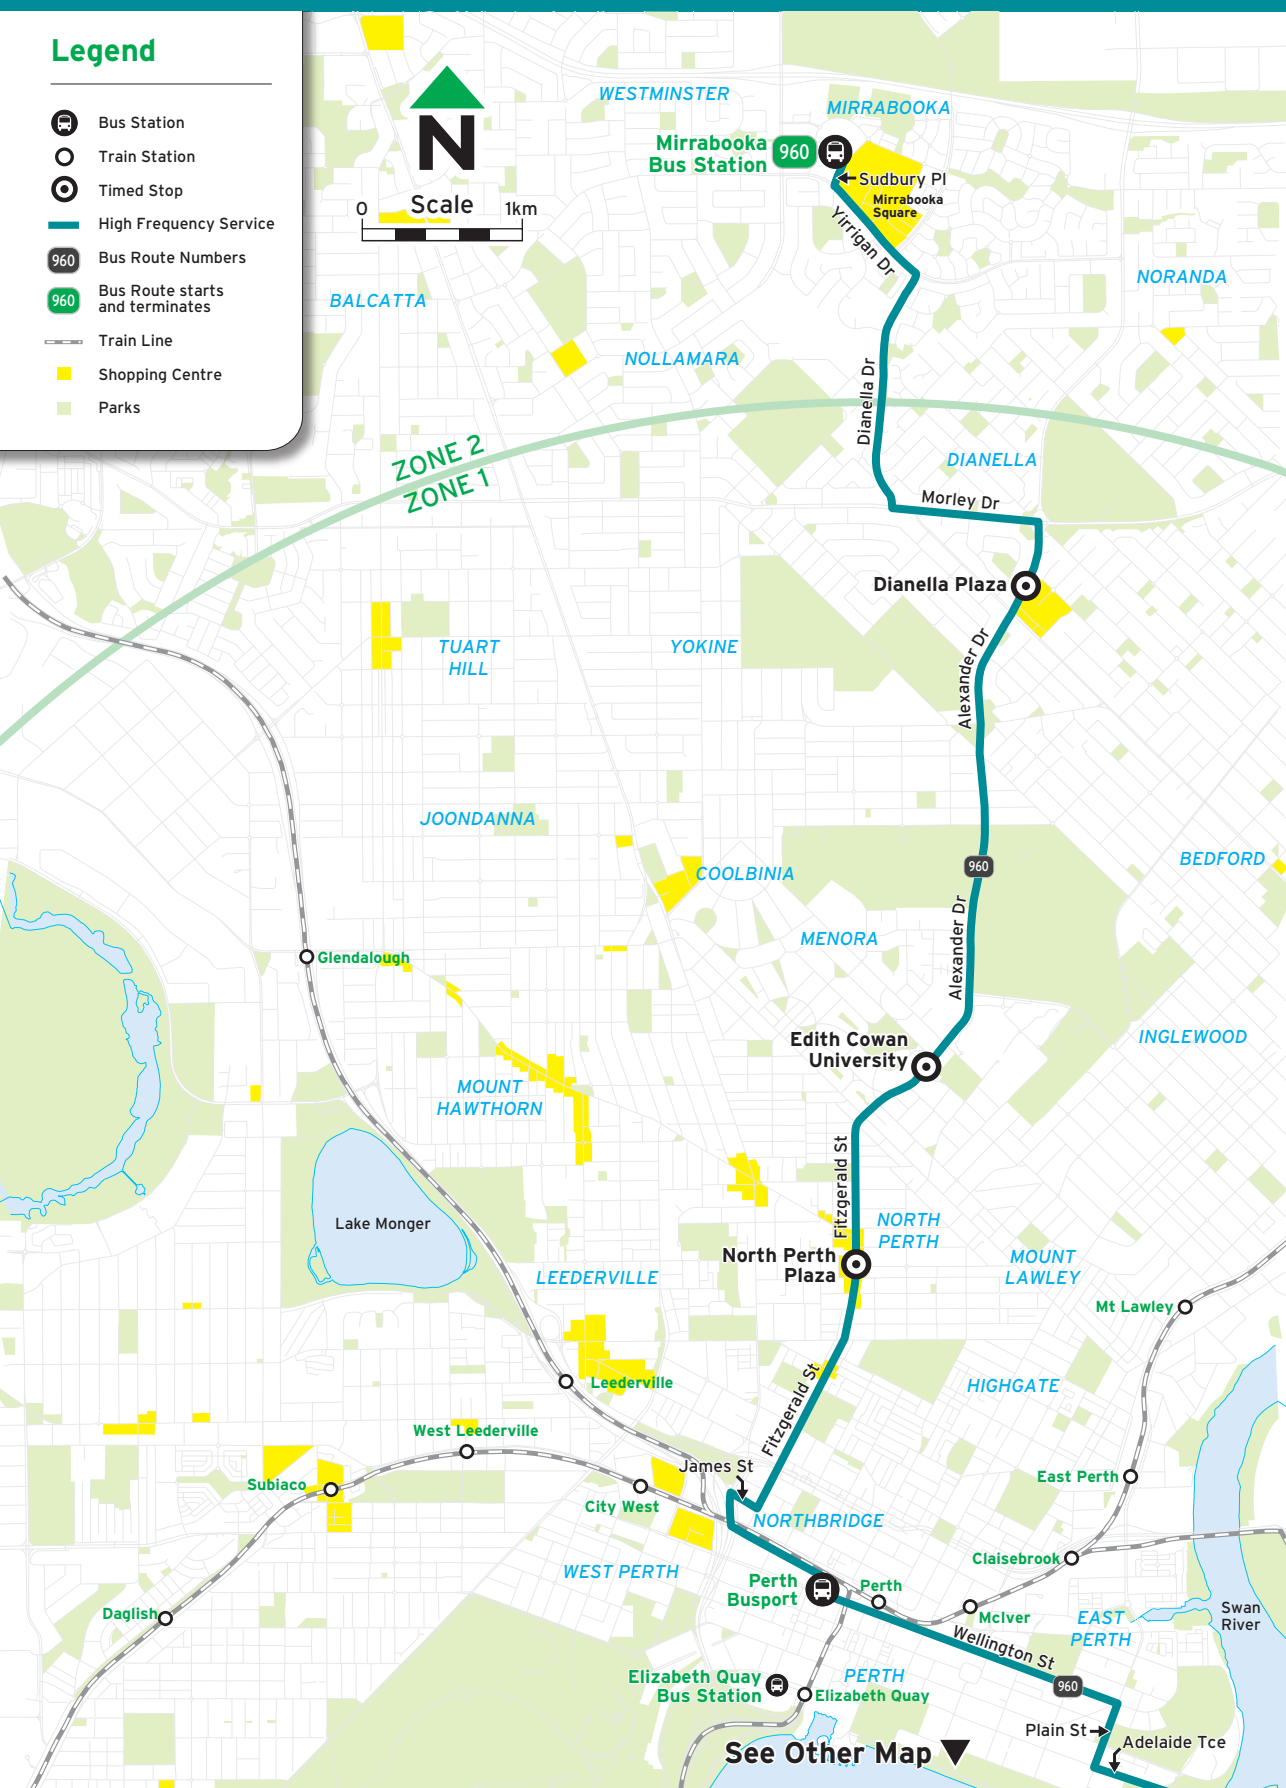

Route 960 - To Curtin University

Timed Stops									
Stop No.	26333 / Stand 3	12799	12808	12814	Zone B	10141 / Stand 3	11714	27934 / Stand 7	11699 / Stand 1
Route No.	Mirrabooka Bus Stn	Dianella Plaza	Edith Cowan University Mount Lawley	North Perth Plaza	Perth Busport	Causeway Bus Stn	Albany Hwy / Kent St	Curtin Central Bus Stn	Curtin University Bus Stn

Route 960 Map

Legend

- Bus Station
- Train Station
- Timed Stop
- High Frequency Service
- Bus Route Numbers
- Bus Route starts and terminates
- Train Line
- Shopping Centre
- Parks

See Other Map ▼

Route 960 Map