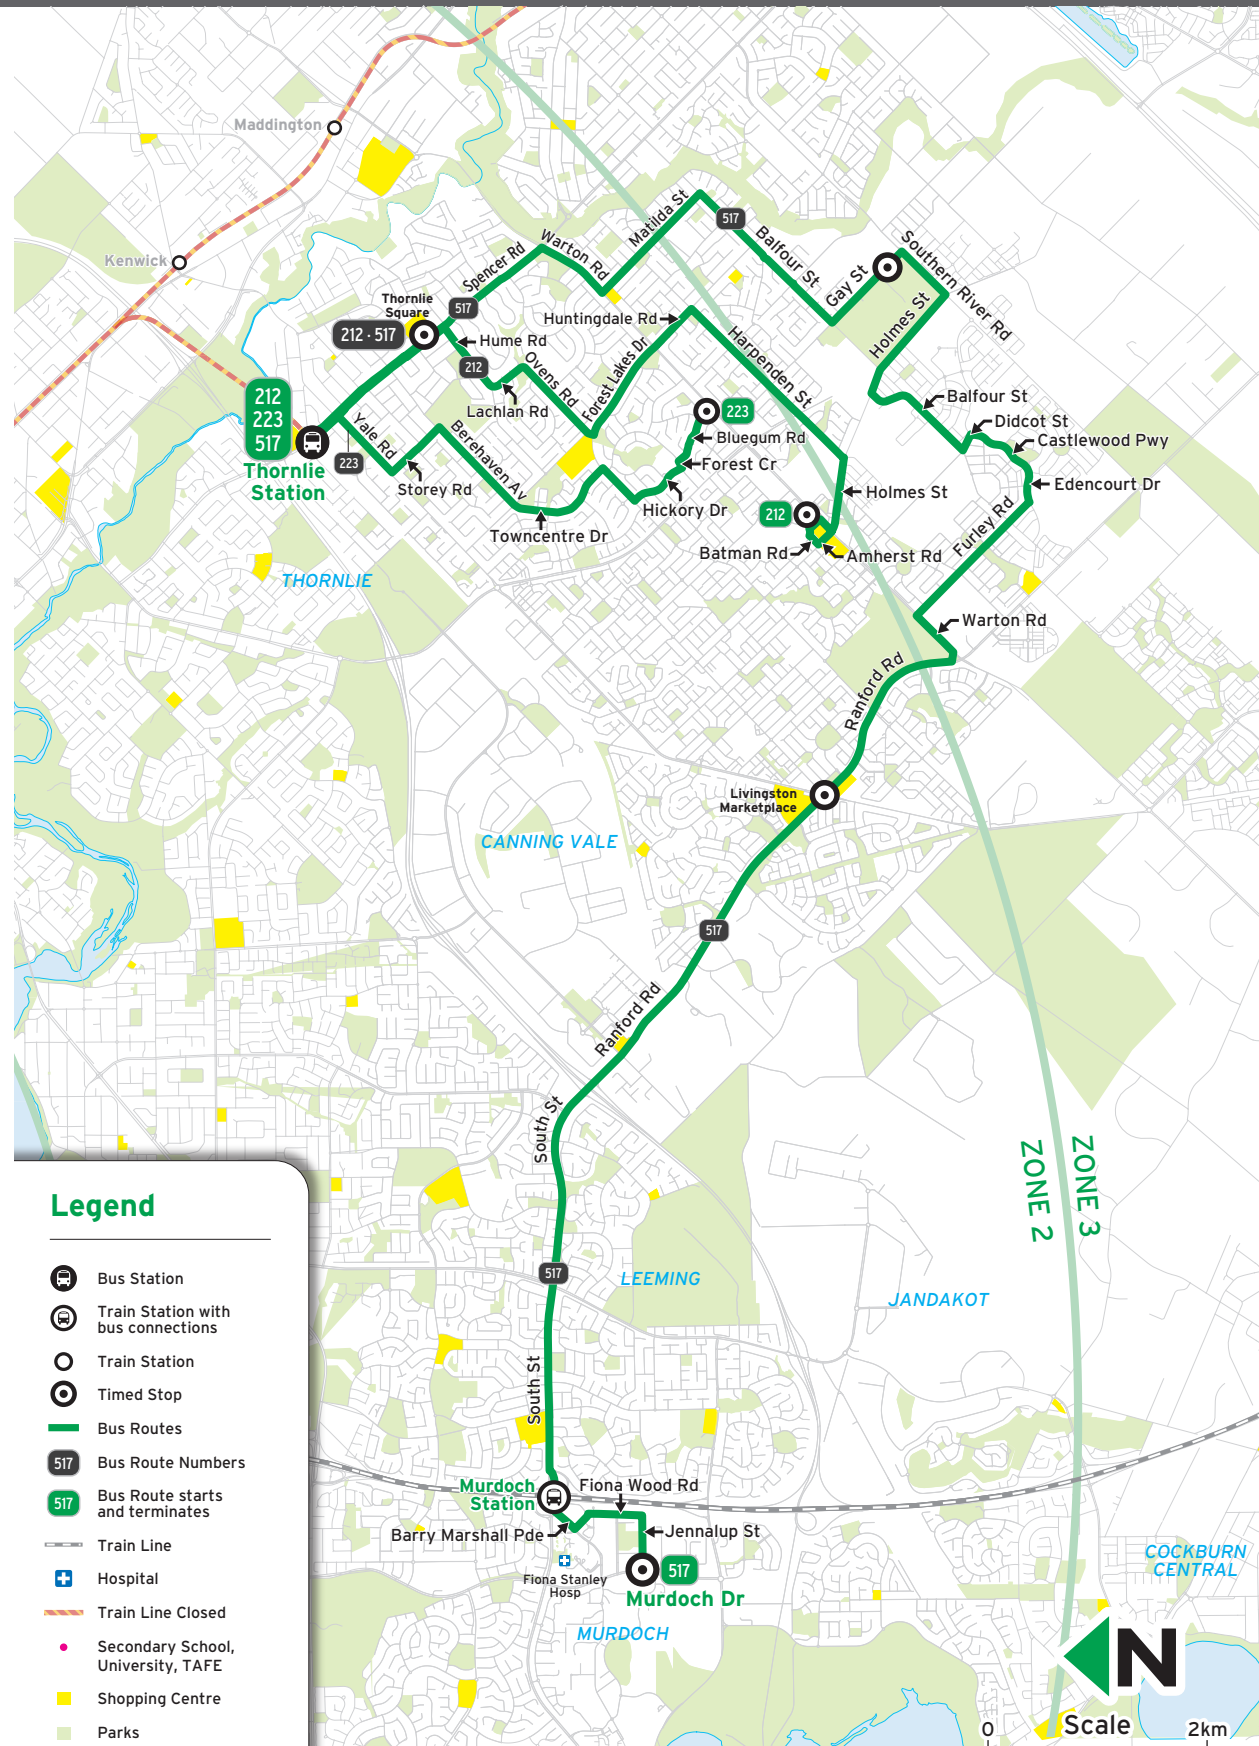

Saturday							
am 517	-	7:05	7:14	-	7:28	7:36	7:42
517	-	7:43	7:54	-	8:09	8:17	8:24
517	-	8:43	8:54	-	9:10	9:18	9:26
517	-	9:43	9:54	-	10:10	10:18	10:27
517	-	10:43	10:54	-	11:10	11:19	11:28
517	-	11:43	11:54	-	12:09	12:18	12:27
pm 517	-	12:43	12:54	-	1:09	1:18	1:27
517	-	1:43	1:54	-	2:09	2:18	2:27
517	-	2:43	2:54	-	3:09	3:18	3:27
517	-	3:43	3:54	-	4:09	4:18	4:27
517 D	-	4:43	4:54	-	5:12	-	-
517 D	-	5:43	5:54	-	6:12	-	-
517 D	-	6:43	6:53	-	7:11	-	-
517 D	-	7:43	7:53	-	8:10	-	-
517 D	-	8:43	8:52	-	9:09	-	-
517 D	-	10:05	10:14	-	10:30	-	-

Legend
D Terminates on Gay St near Southern River Rd, Hungtingdale. S Operates on school days only and deviates via Southern River College.
H Operates on school holidays only.

Route 517 - To Thornlie

Timed Stops	23713 / Stand 7	10513	26637
Stop No.	Murdoch Stn	Livingston Marketplace	Gay St / Southern River Rd
Sunday and Public Holidays			
am 517 D	8:43	8:53	9:10
517 D	9:43	9:53	10:10
517 D	10:43	10:53	11:10
517 D	11:43	11:53	12:10
pm 517 D	12:43	12:53	1:10
517 D	1:43	1:53	2:10
517 D	2:43	2:53	3:10
517 D	3:43	3:53	4:10
517 D	4:43	4:53	5:10
517 D	5:43	5:53	6:10
517 D	6:43	6:53	7:09

Legend
D Terminates on Gay St near Southern River Rd, Hungtingdale.

Route 223 - To Thornlie

Timed Stops	20782	22739 / Stand 1
Stop No.	Bluegum Rd / Warton Rd	Thornlie Stn
Monday to Friday		
am 223	7:00	7:13
223	7:30	7:43
223	8:01	8:15
No Saturday, Sunday and Public Holiday service		

Route 212, 223, 517 Map

Made easy

Plan your journey with the Transperth JourneyPlanner.

A TO B