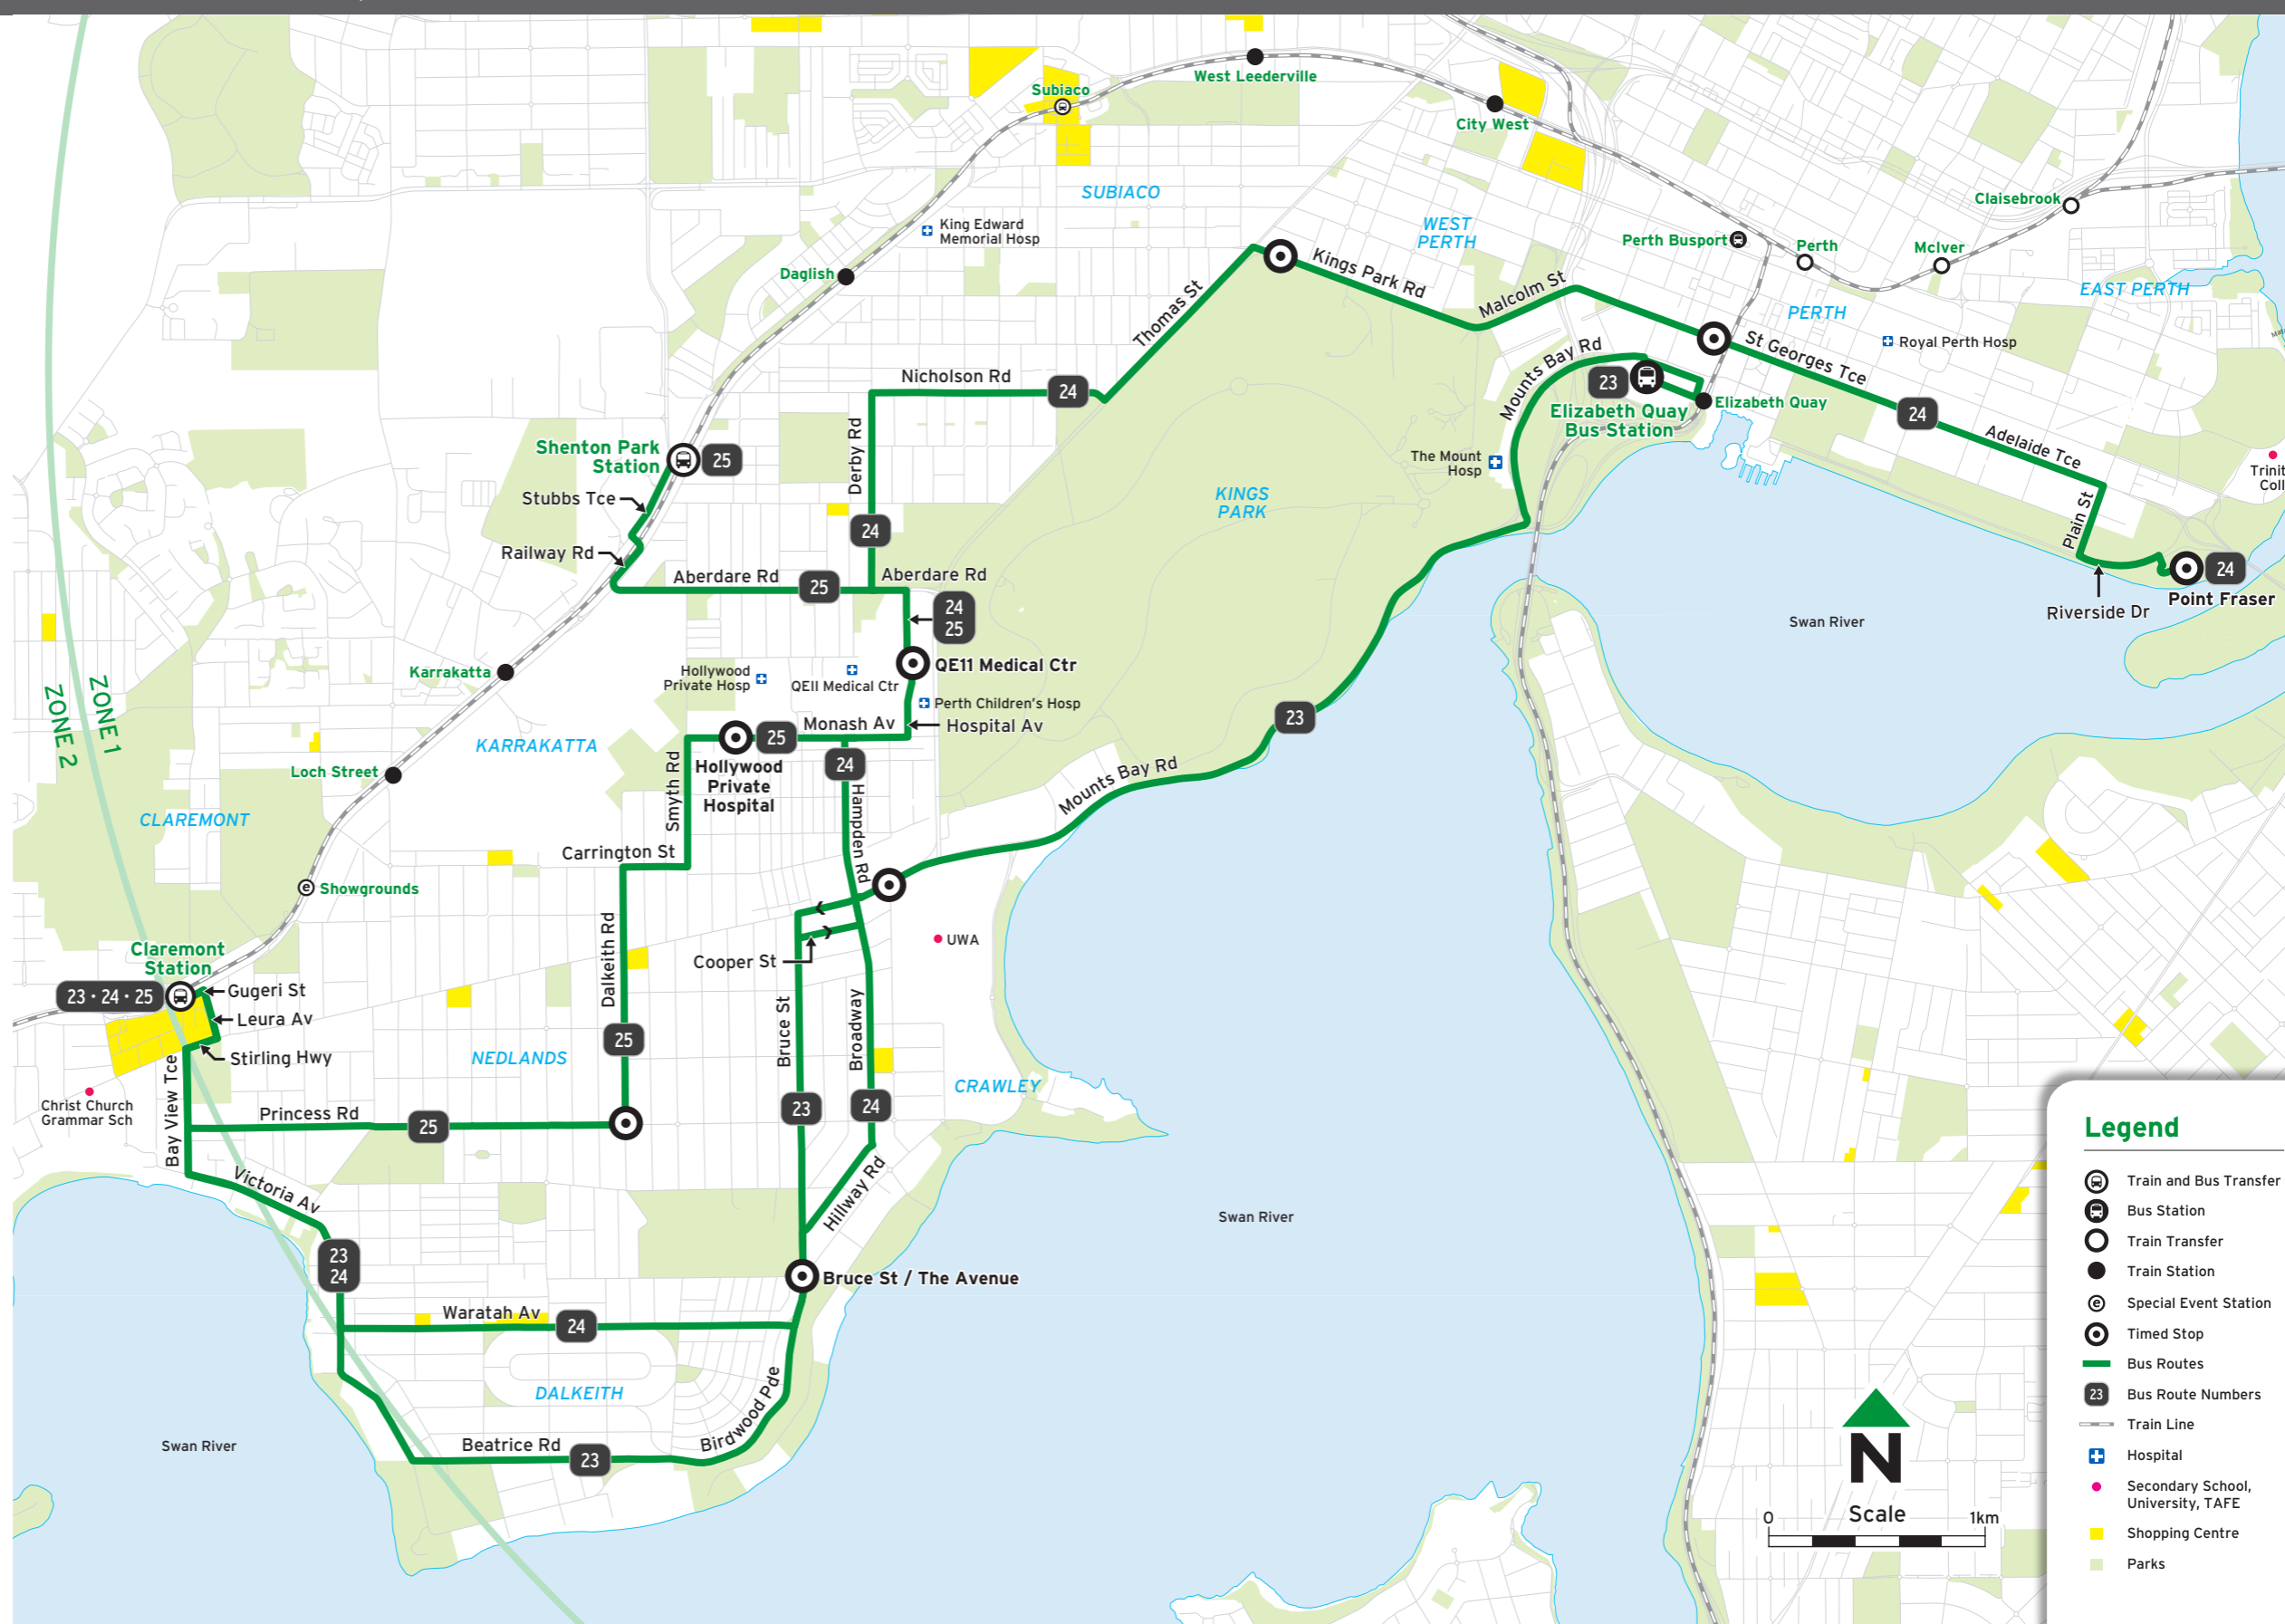

Legend
A Deviates via Melvista Homes.
P Terminates at Hollywood Private Hospital.

Route 25 - To Claremont

Timed Stops	11496	11504	28215	17610	28526 / Stand 3
Route No.	Shenton Park Stn	QEII Medical Ctr	Hollywood Private Hospital	Princess Rd / Dalkeith Rd	Claremont Stn
Saturday					
am 25 A	8:59	9:02	9:05	9:10	9:21
25 A	10:59	11:03	11:06	11:11	11:24
pm 25	12:59	1:03	1:06	1:11	1:22
25	2:59	3:03	3:06	3:11	3:20
25	4:59	5:03	5:06	5:11	5:20
No Sunday and Public Holiday services					

Legend
A Deviates via Melvista Homes.

Route 23, 24, 25 Map

Legend
Train and Bus Transfer
Bus Station
Train Transfer
Train Station
Special Event Station
Timed Stop
Bus Routes
Bus Route Numbers
Train Line
Hospital
Secondary School, University, TAFE
Shopping Centre
Parks