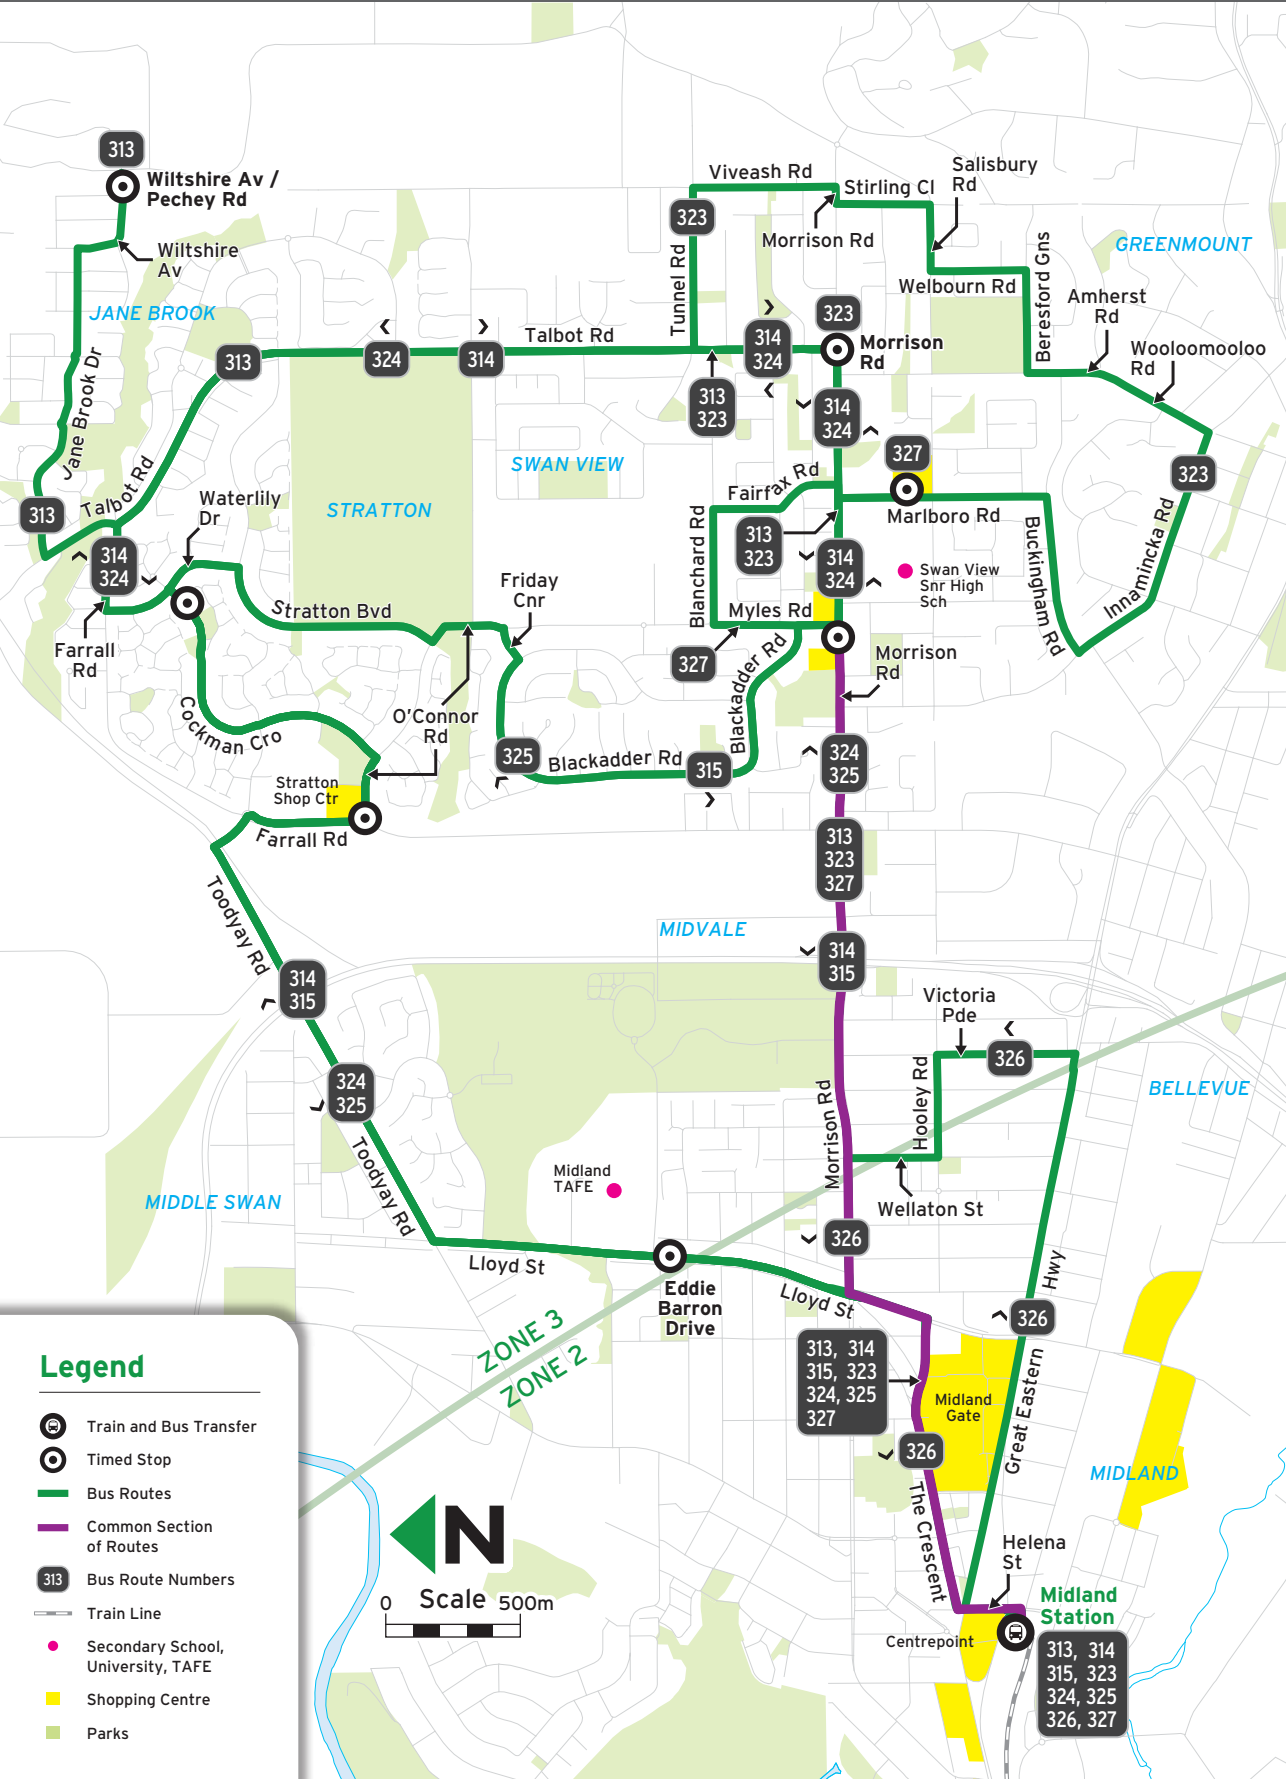

Map of all Routes

Legend

- Train and Bus Transfer
- Timed Stop
- Bus Routes
- Common Section of Routes
- Bus Route Numbers
- Train Line
- Secondary School, University, TAFE
- Shopping Centre
- Parks

Midland Station
313, 314
315, 323
324, 325
326, 327

313, 314
315, 323
324, 325
327