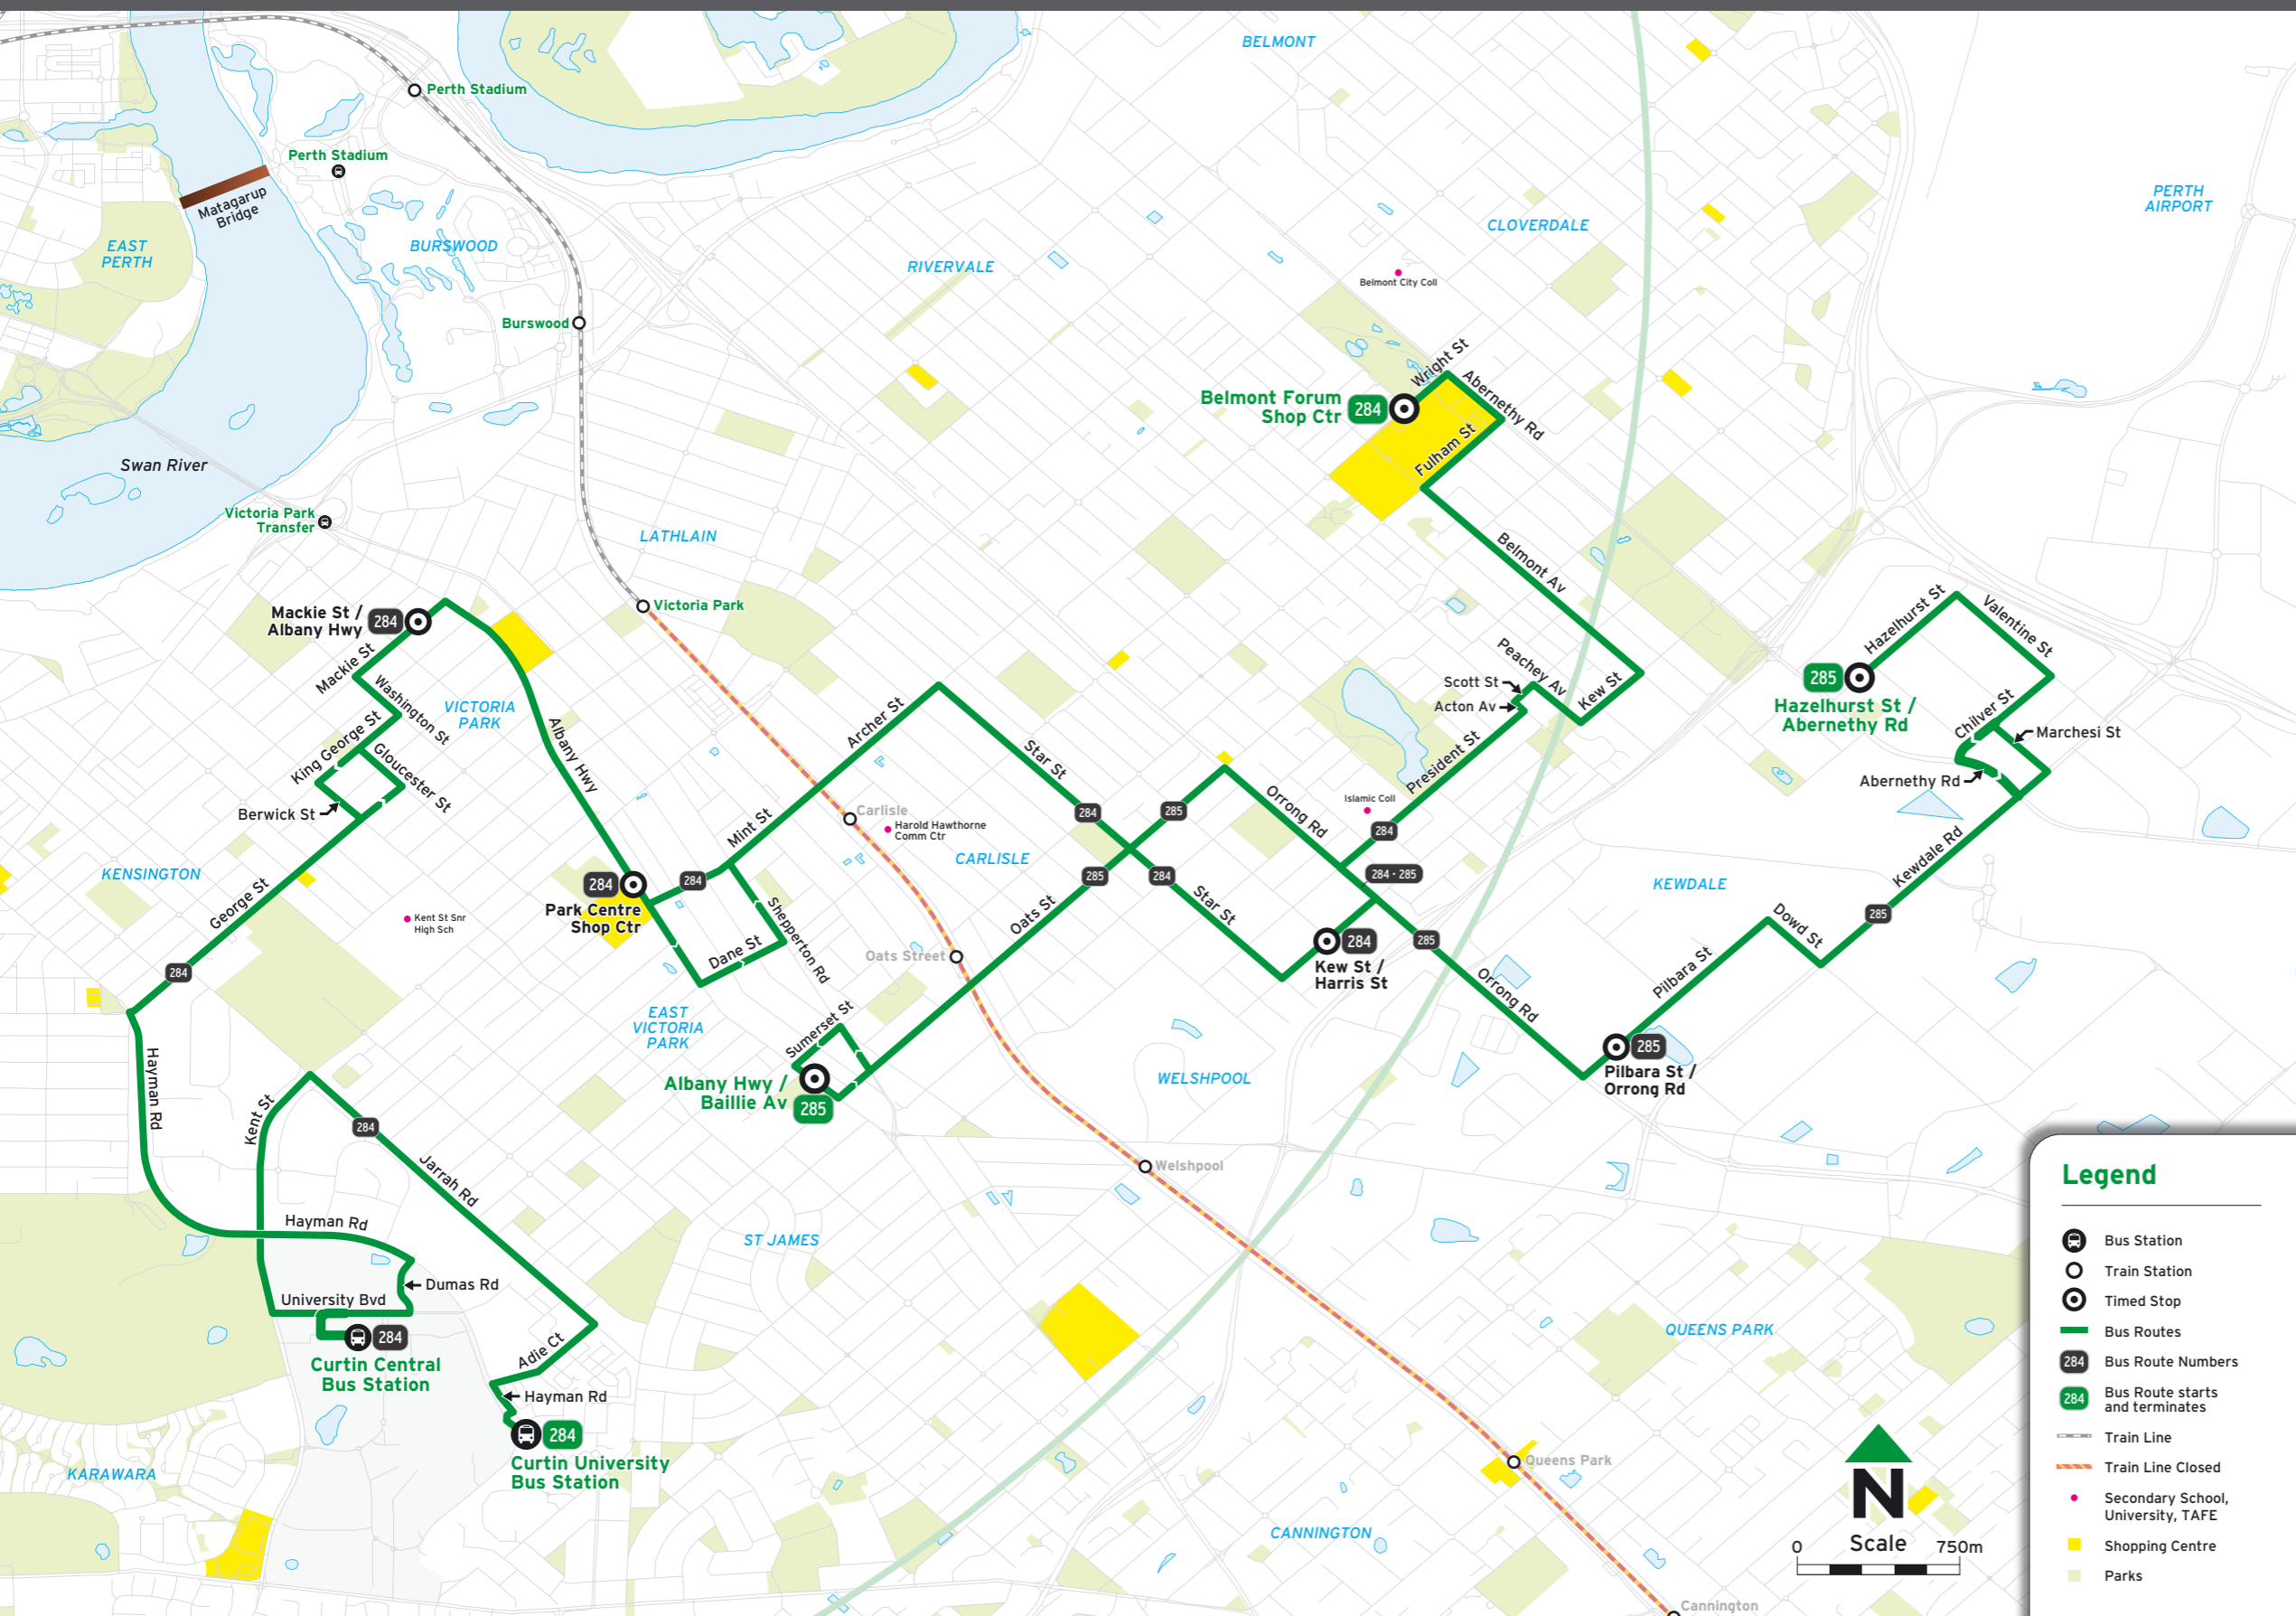

Legend

- Bus Station
- Train Station
- Timed Stop
- Bus Routes
- Bus Route Numbers
- Bus Route starts and terminates
- Train Line
- Train Line Closed
- Secondary School, University, TAFE
- Shopping Centre
- Parks

Looking for more information?

Visit us online
transperth.wa.gov.au

Get the app
Download our free iPhone® or Android™ app to help you plan your journey.

Link to the Transperth app for Android™ and iPhone®

Call us
InfoLine on 13 62 13
(TIS 13 14 50)
Hearing or speech impaired?
Call via NRS on 133 677

Visit an InfoCentre at:

- Airport Central Station
- Elizabeth Quay Bus Station
- Perth Busport
- Perth Station
- Perth Underground Station