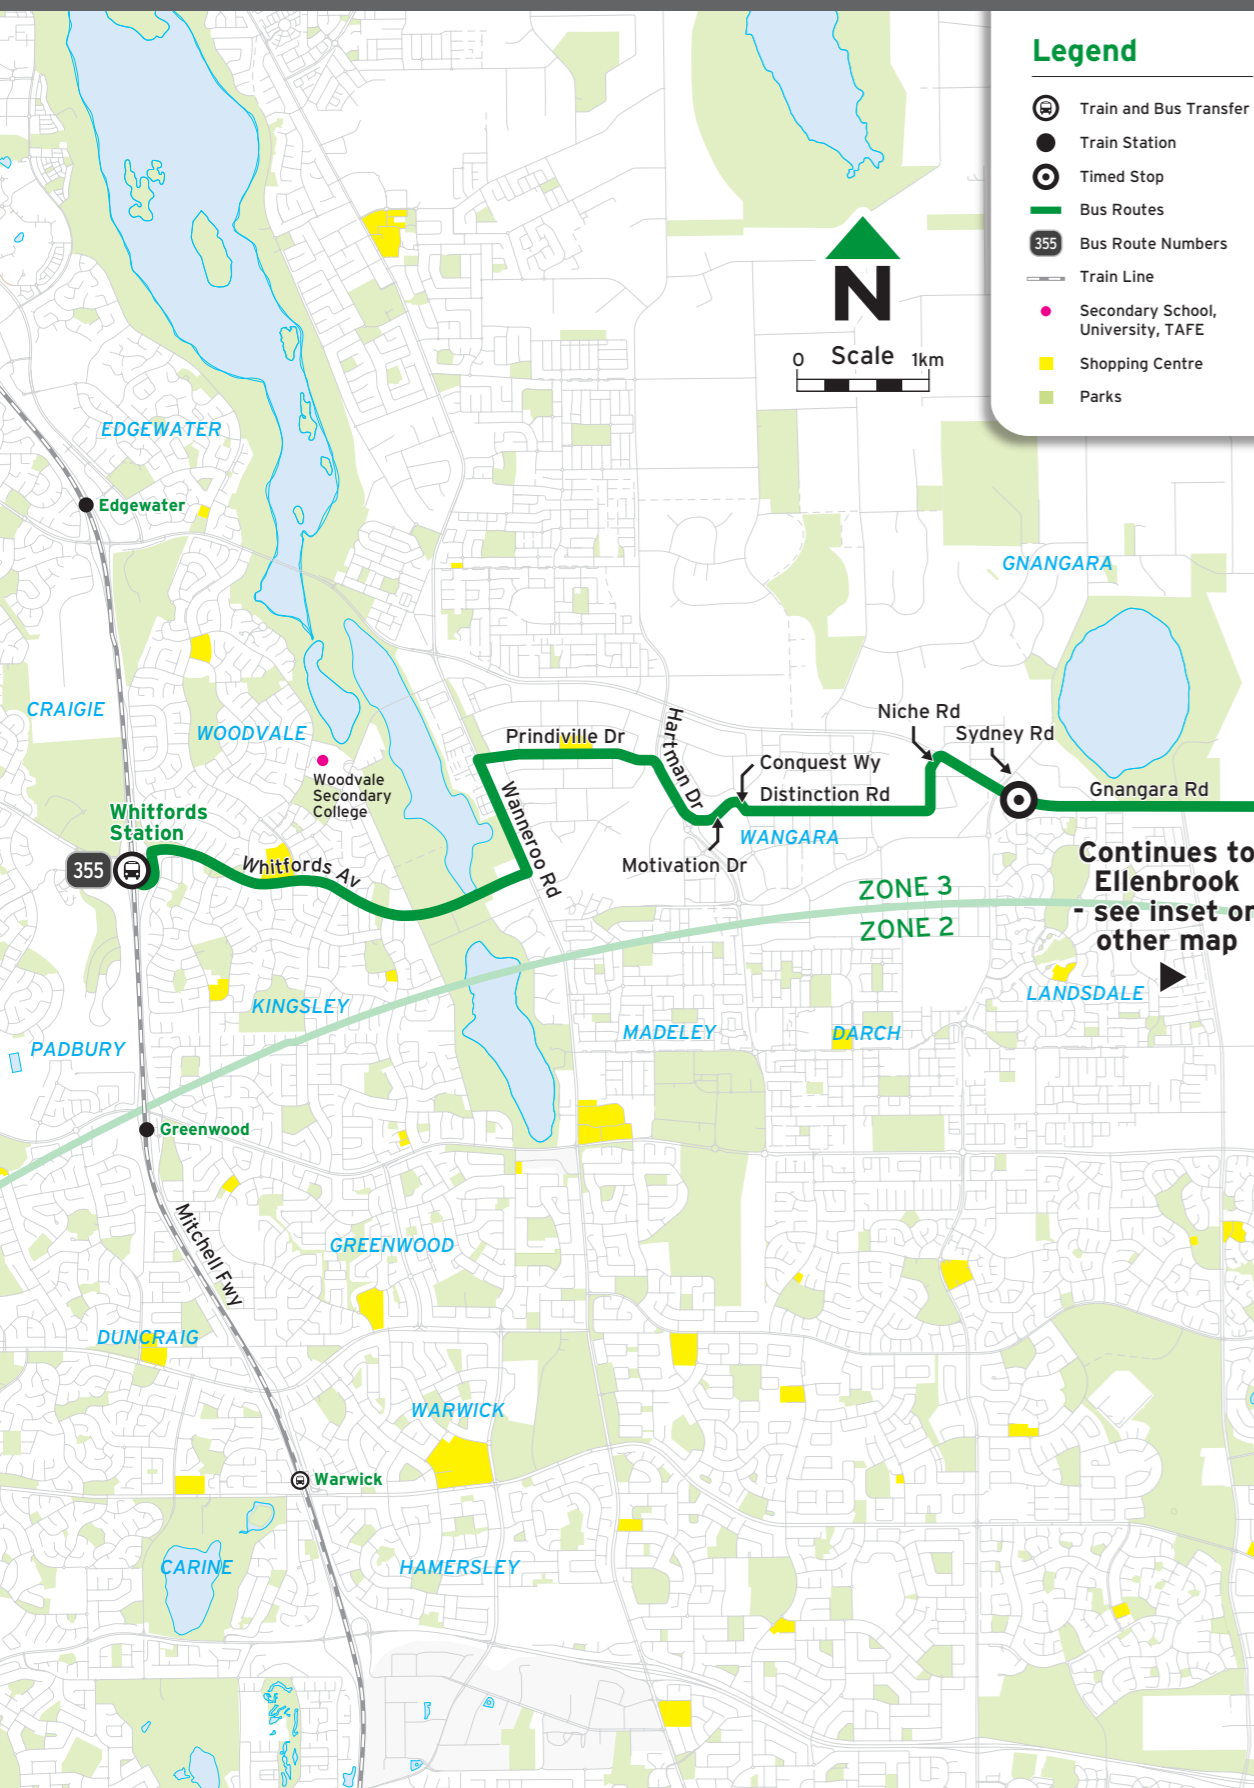

Looking for more information?

Visit us online
transperth.wa.gov.au

Get the app
Download our free iPhone® or Android™ app to help you plan your journey.

Call us
InfoLine on 13 62 13
(TIS 13 14 50)
Hearing or speech impaired?
Call via NRS on 133 677

Visit an InfoCentre at:

- Airport Central Station
- Elizabeth Quay Bus Station
- Perth Busport
- Perth Station
- Perth Underground Station