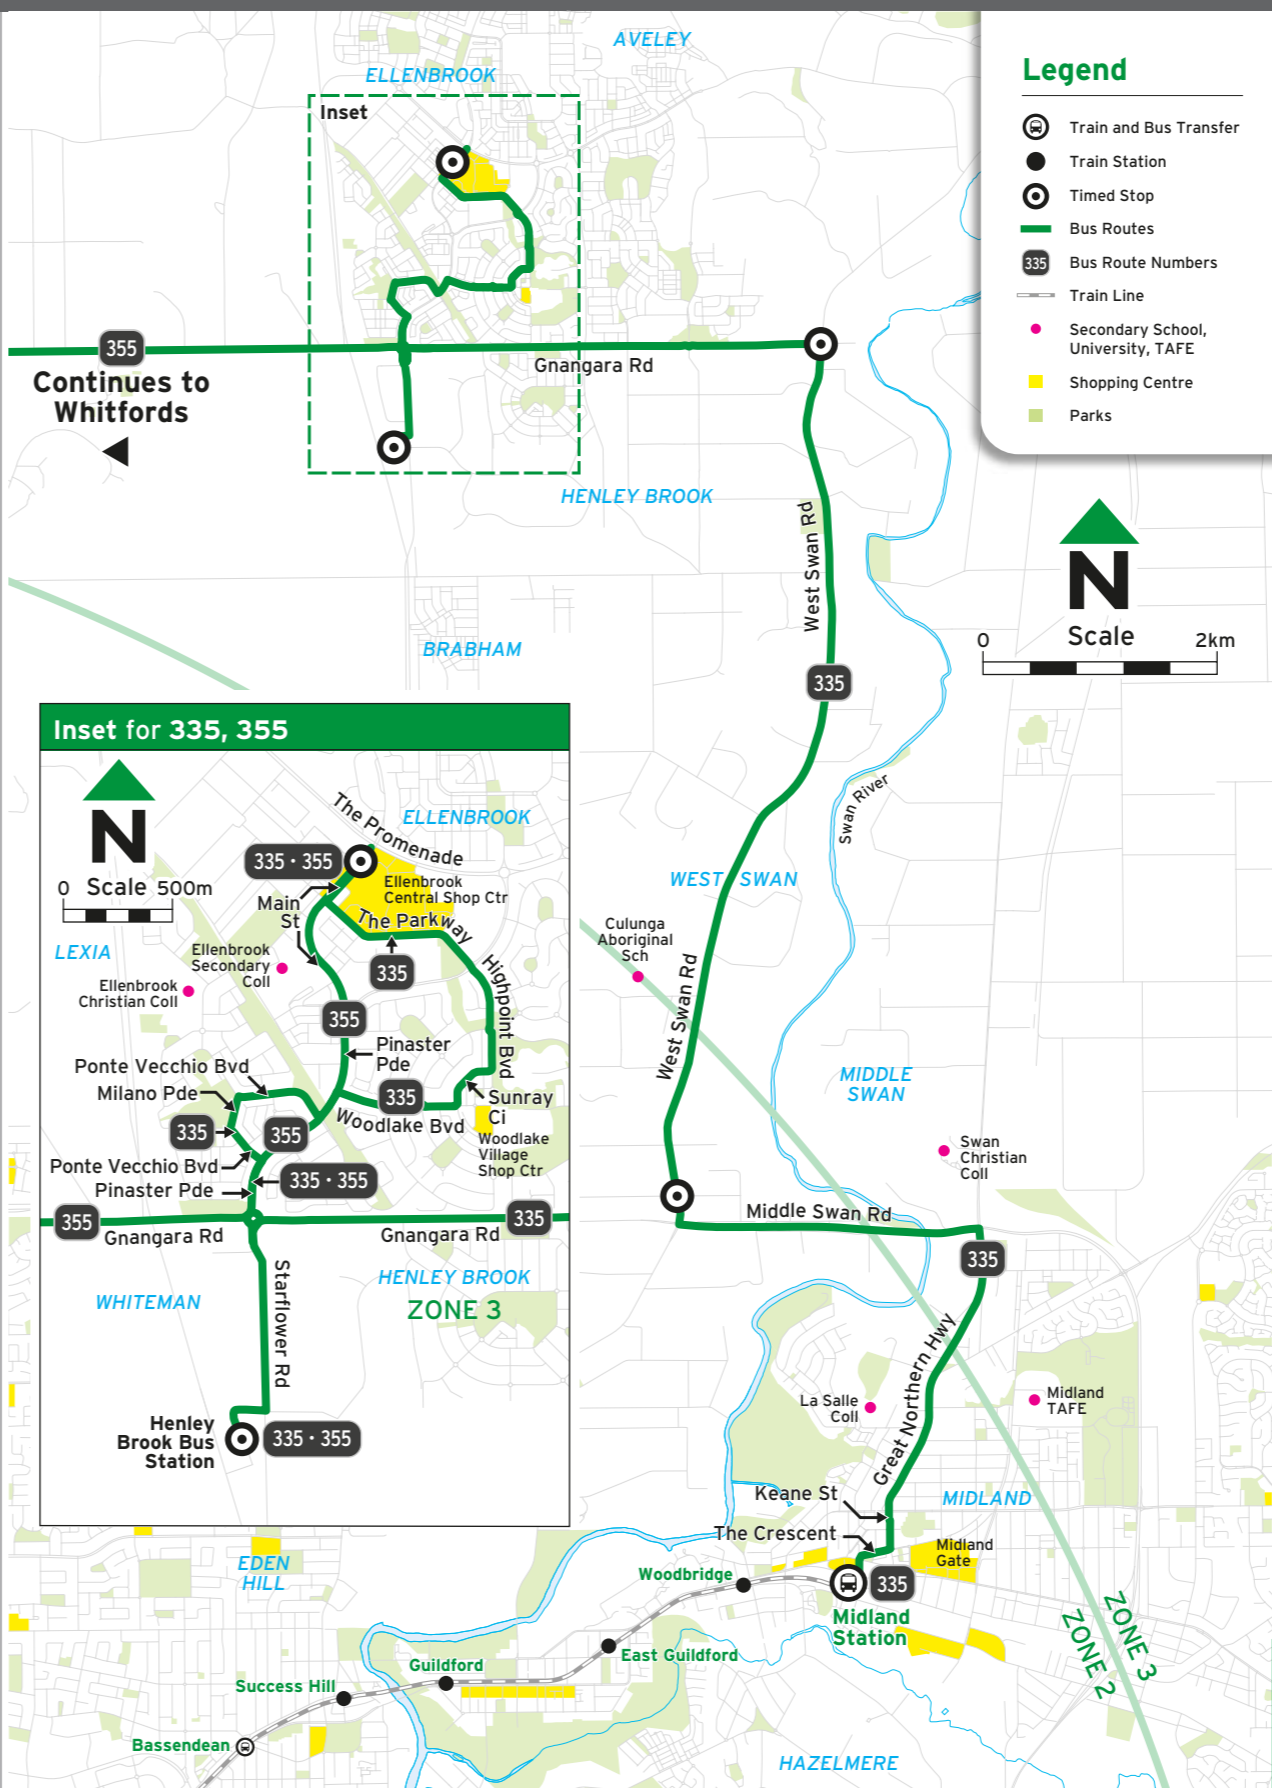

Looking for more information?

Visit us online
transperth.wa.gov.au

Get the app
Download our free iPhone® or Android™ app to help you plan your journey.

Call us
InfoLine on 13 62 13
(TIS 13 14 50)
Hearing or speech impaired?
Call via NRS on 133 677

Visit an InfoCentre at:

- Airport Central Station
- Elizabeth Quay Bus Station
- Perth Busport
- Perth Station
- Perth Underground Station