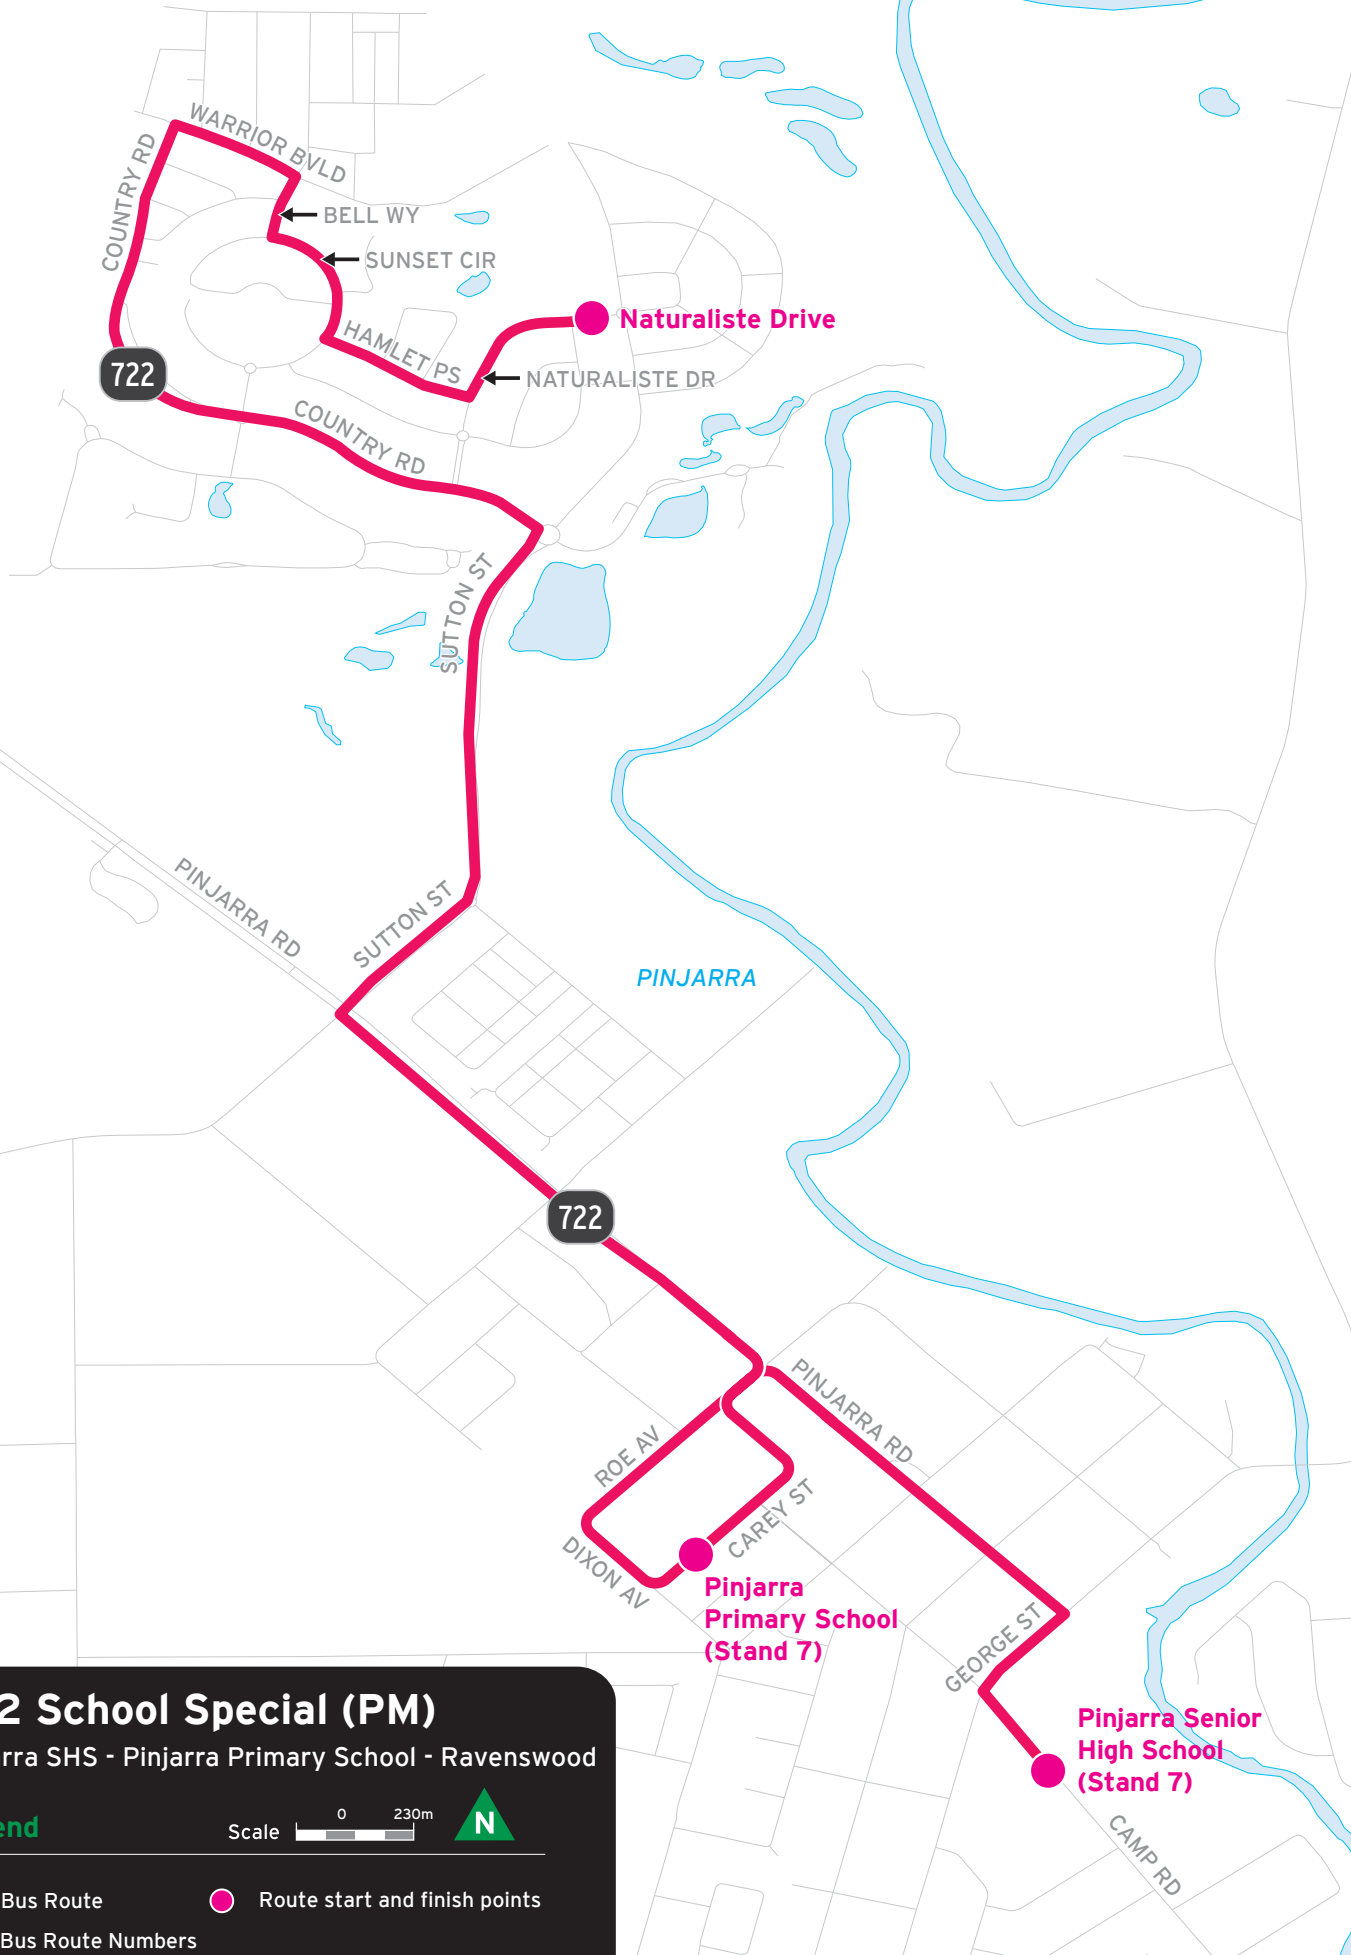

RAVENSWOOD

Naturaliste Drive

722

Pinjarra Primary School (Stand 7)

Pinjarra Senior High School (Stand 7)

### 722 School Special (PM)

Pinjarra SHS - Pinjarra Primary School - Ravenswood

#### Legend

-  Bus Route
-  Route start and finish points
-  Bus Route Numbers