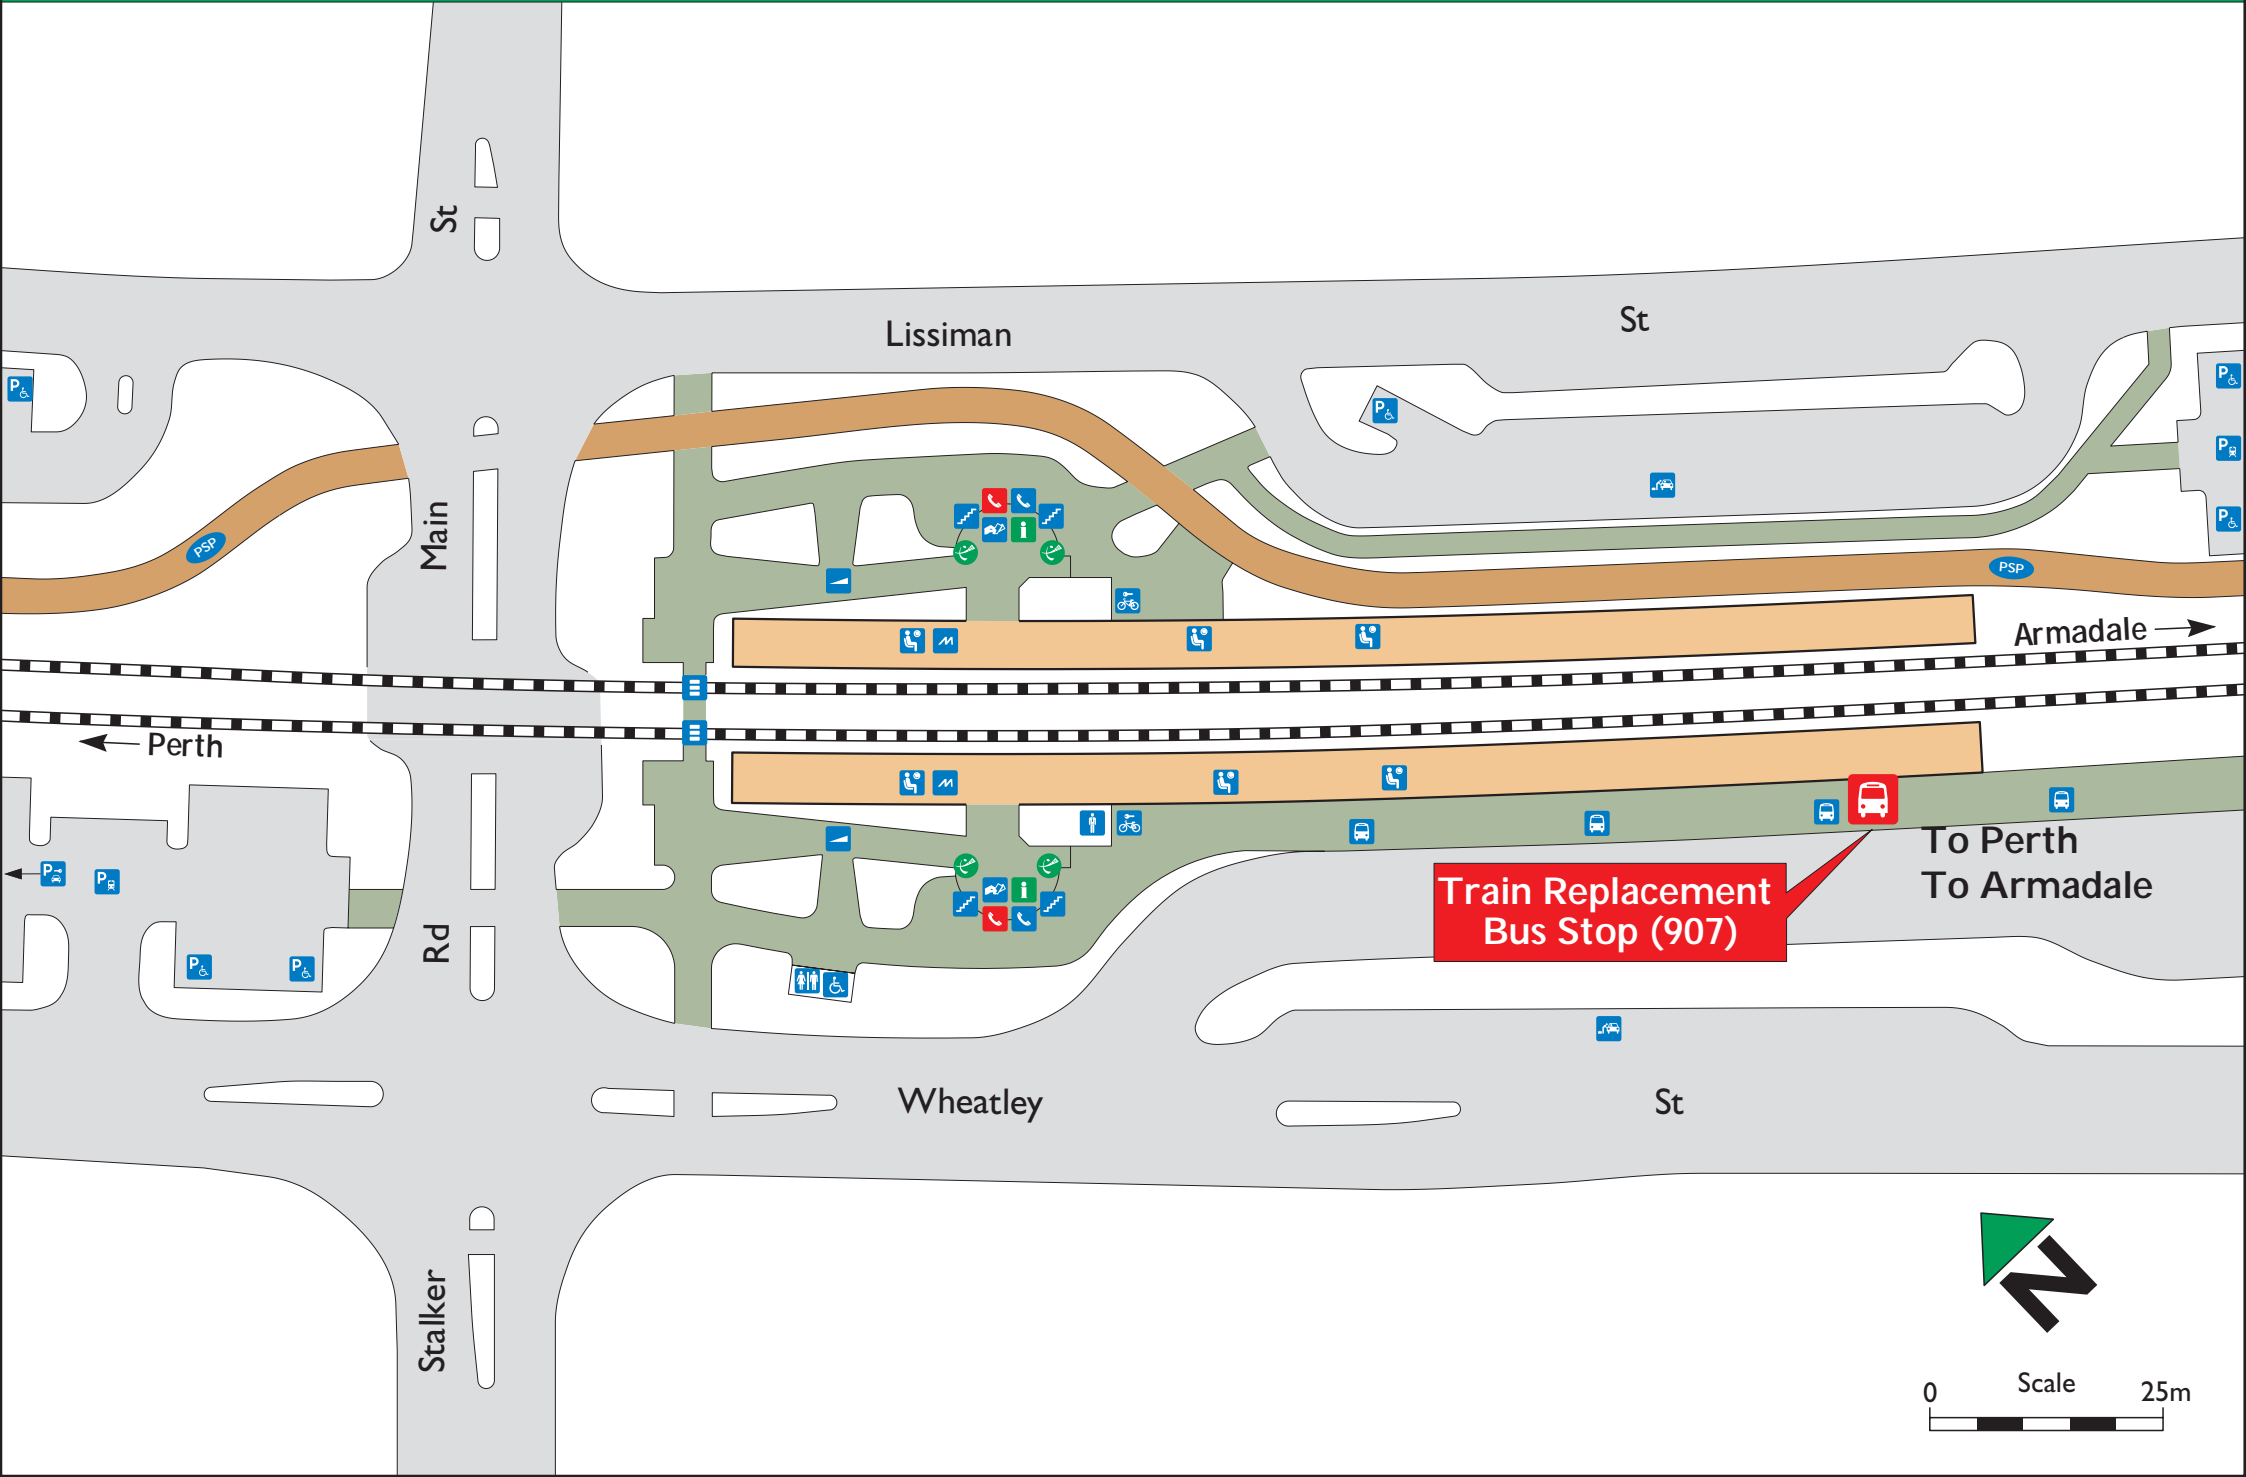

# Gosnells Station Layout

**Train Replacement  
Bus Stop (907)**