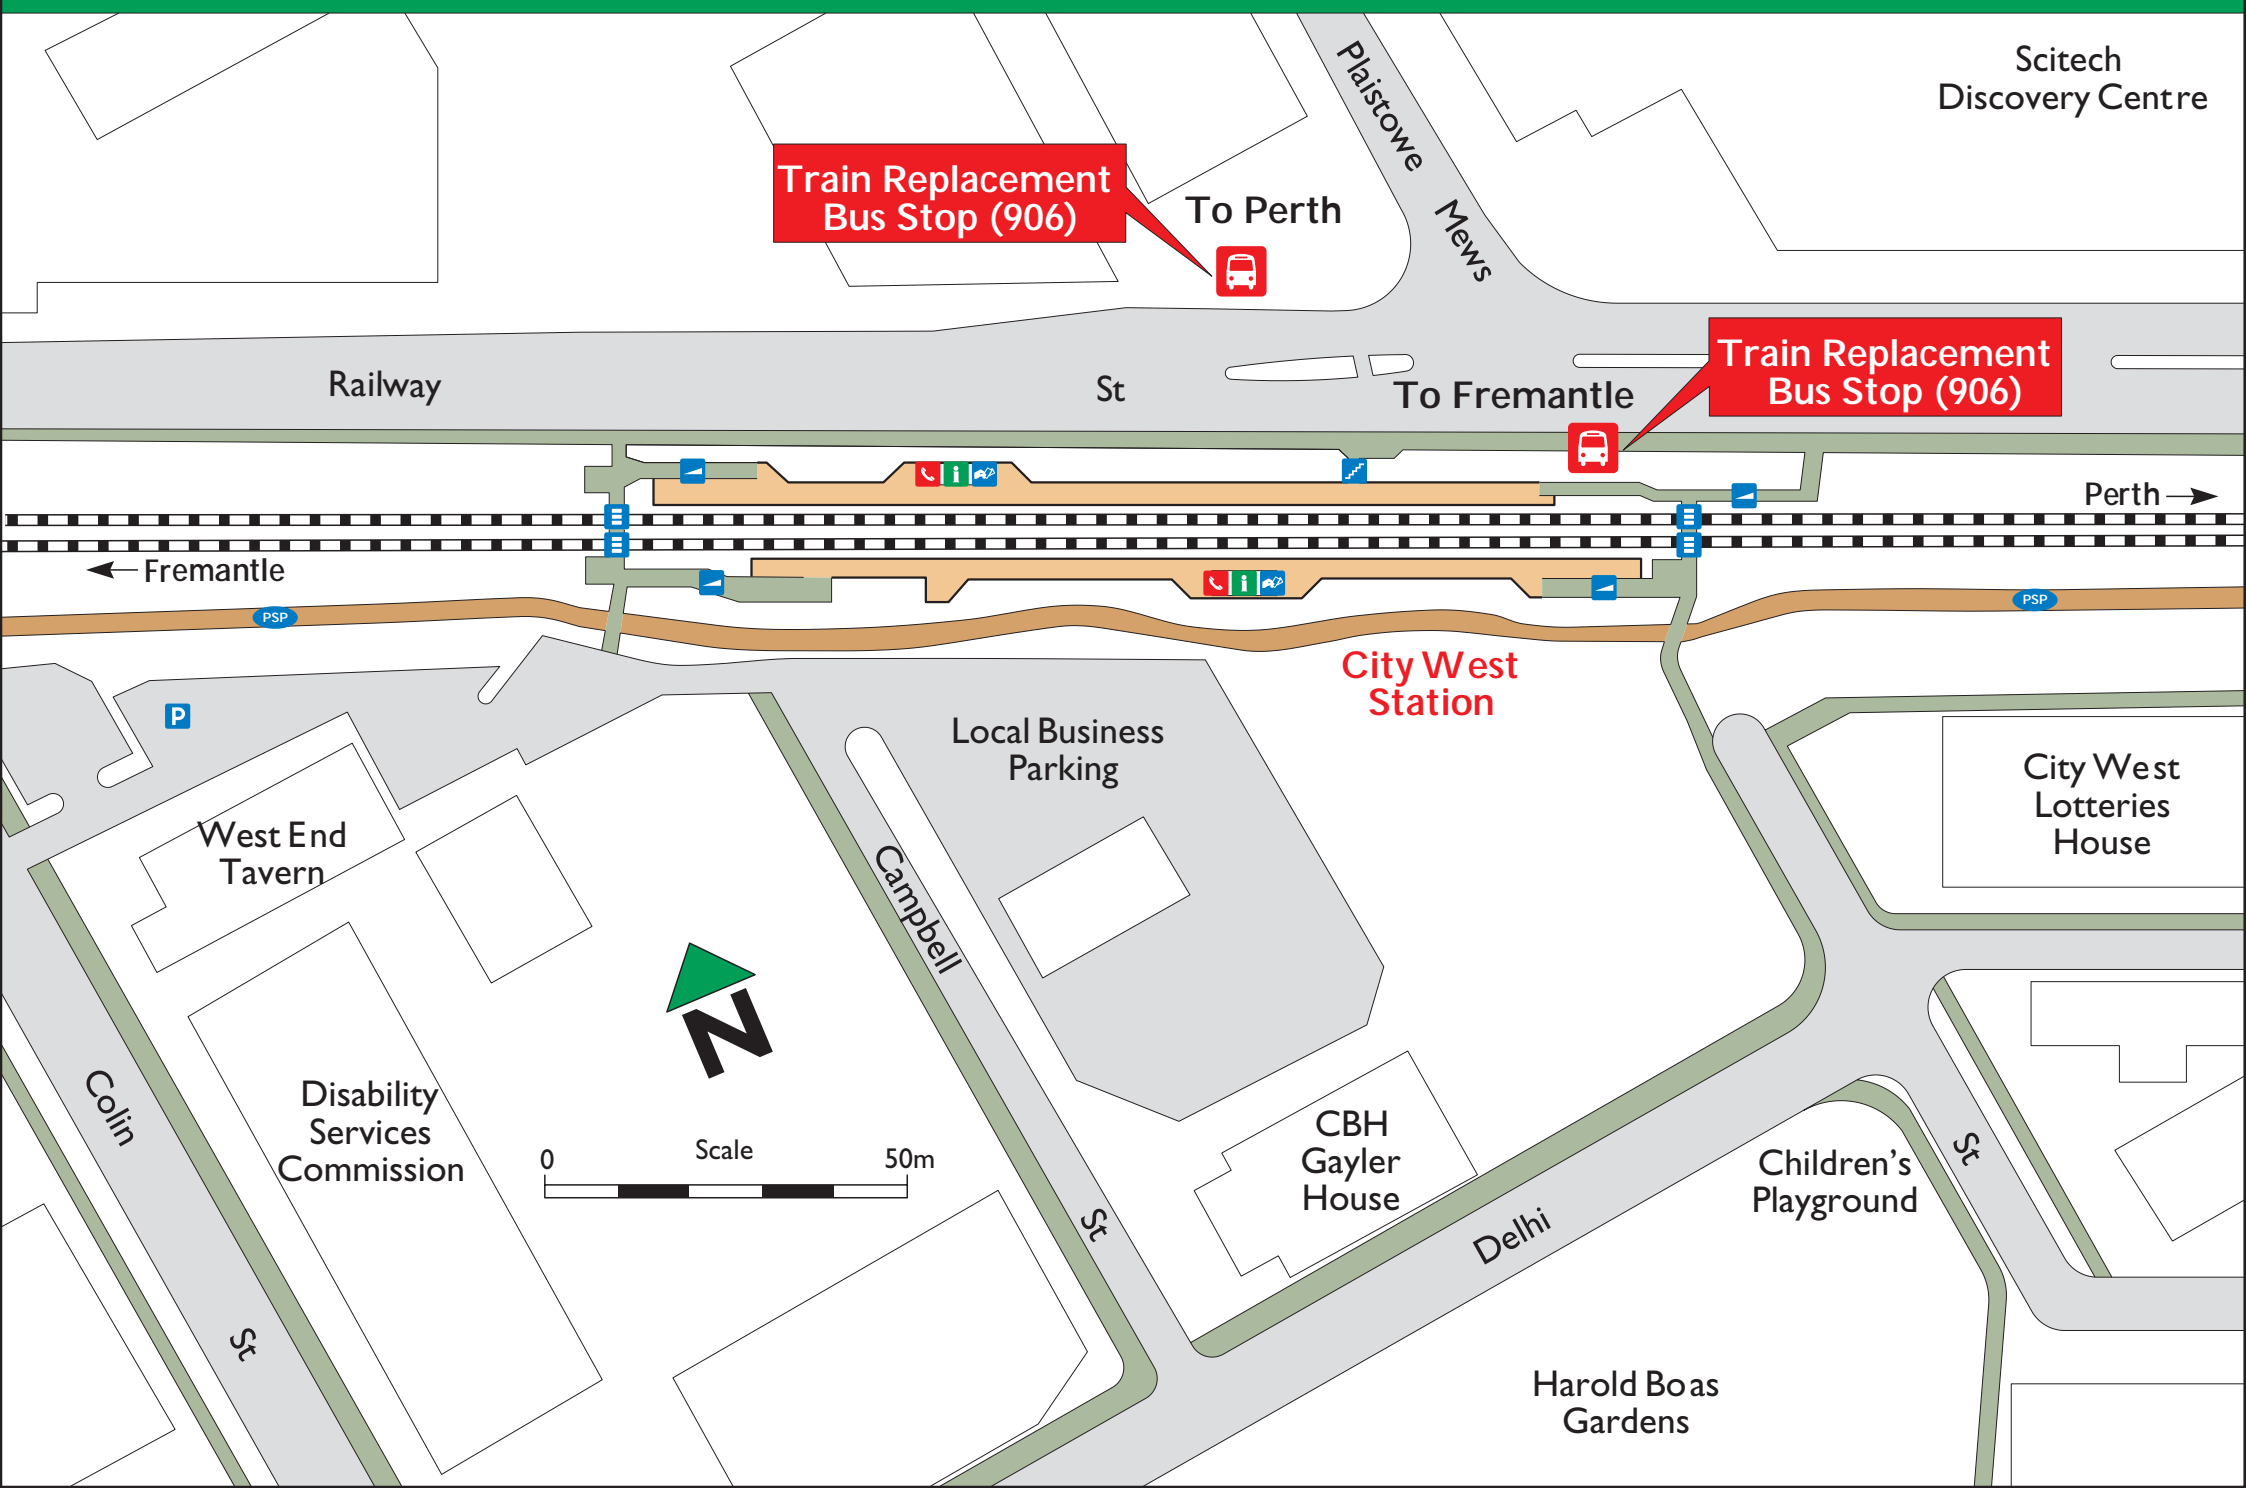

# City West Station Layout

Scitech  
Discovery Centre

**Train Replacement  
Bus Stop (906)**

To Perth

**Train Replacement  
Bus Stop (906)**

To Fremantle

Perth →

← Fremantle

**City West  
Station**

Local Business  
Parking

City West  
Lotteries  
House

West End  
Tavern

Campbell  
St

CBH  
Gayler  
House

Children's  
Playground

Disability  
Services  
Commission

0 Scale 50m

Delhi  
St

Harold Boas  
Gardens

Colin  
St