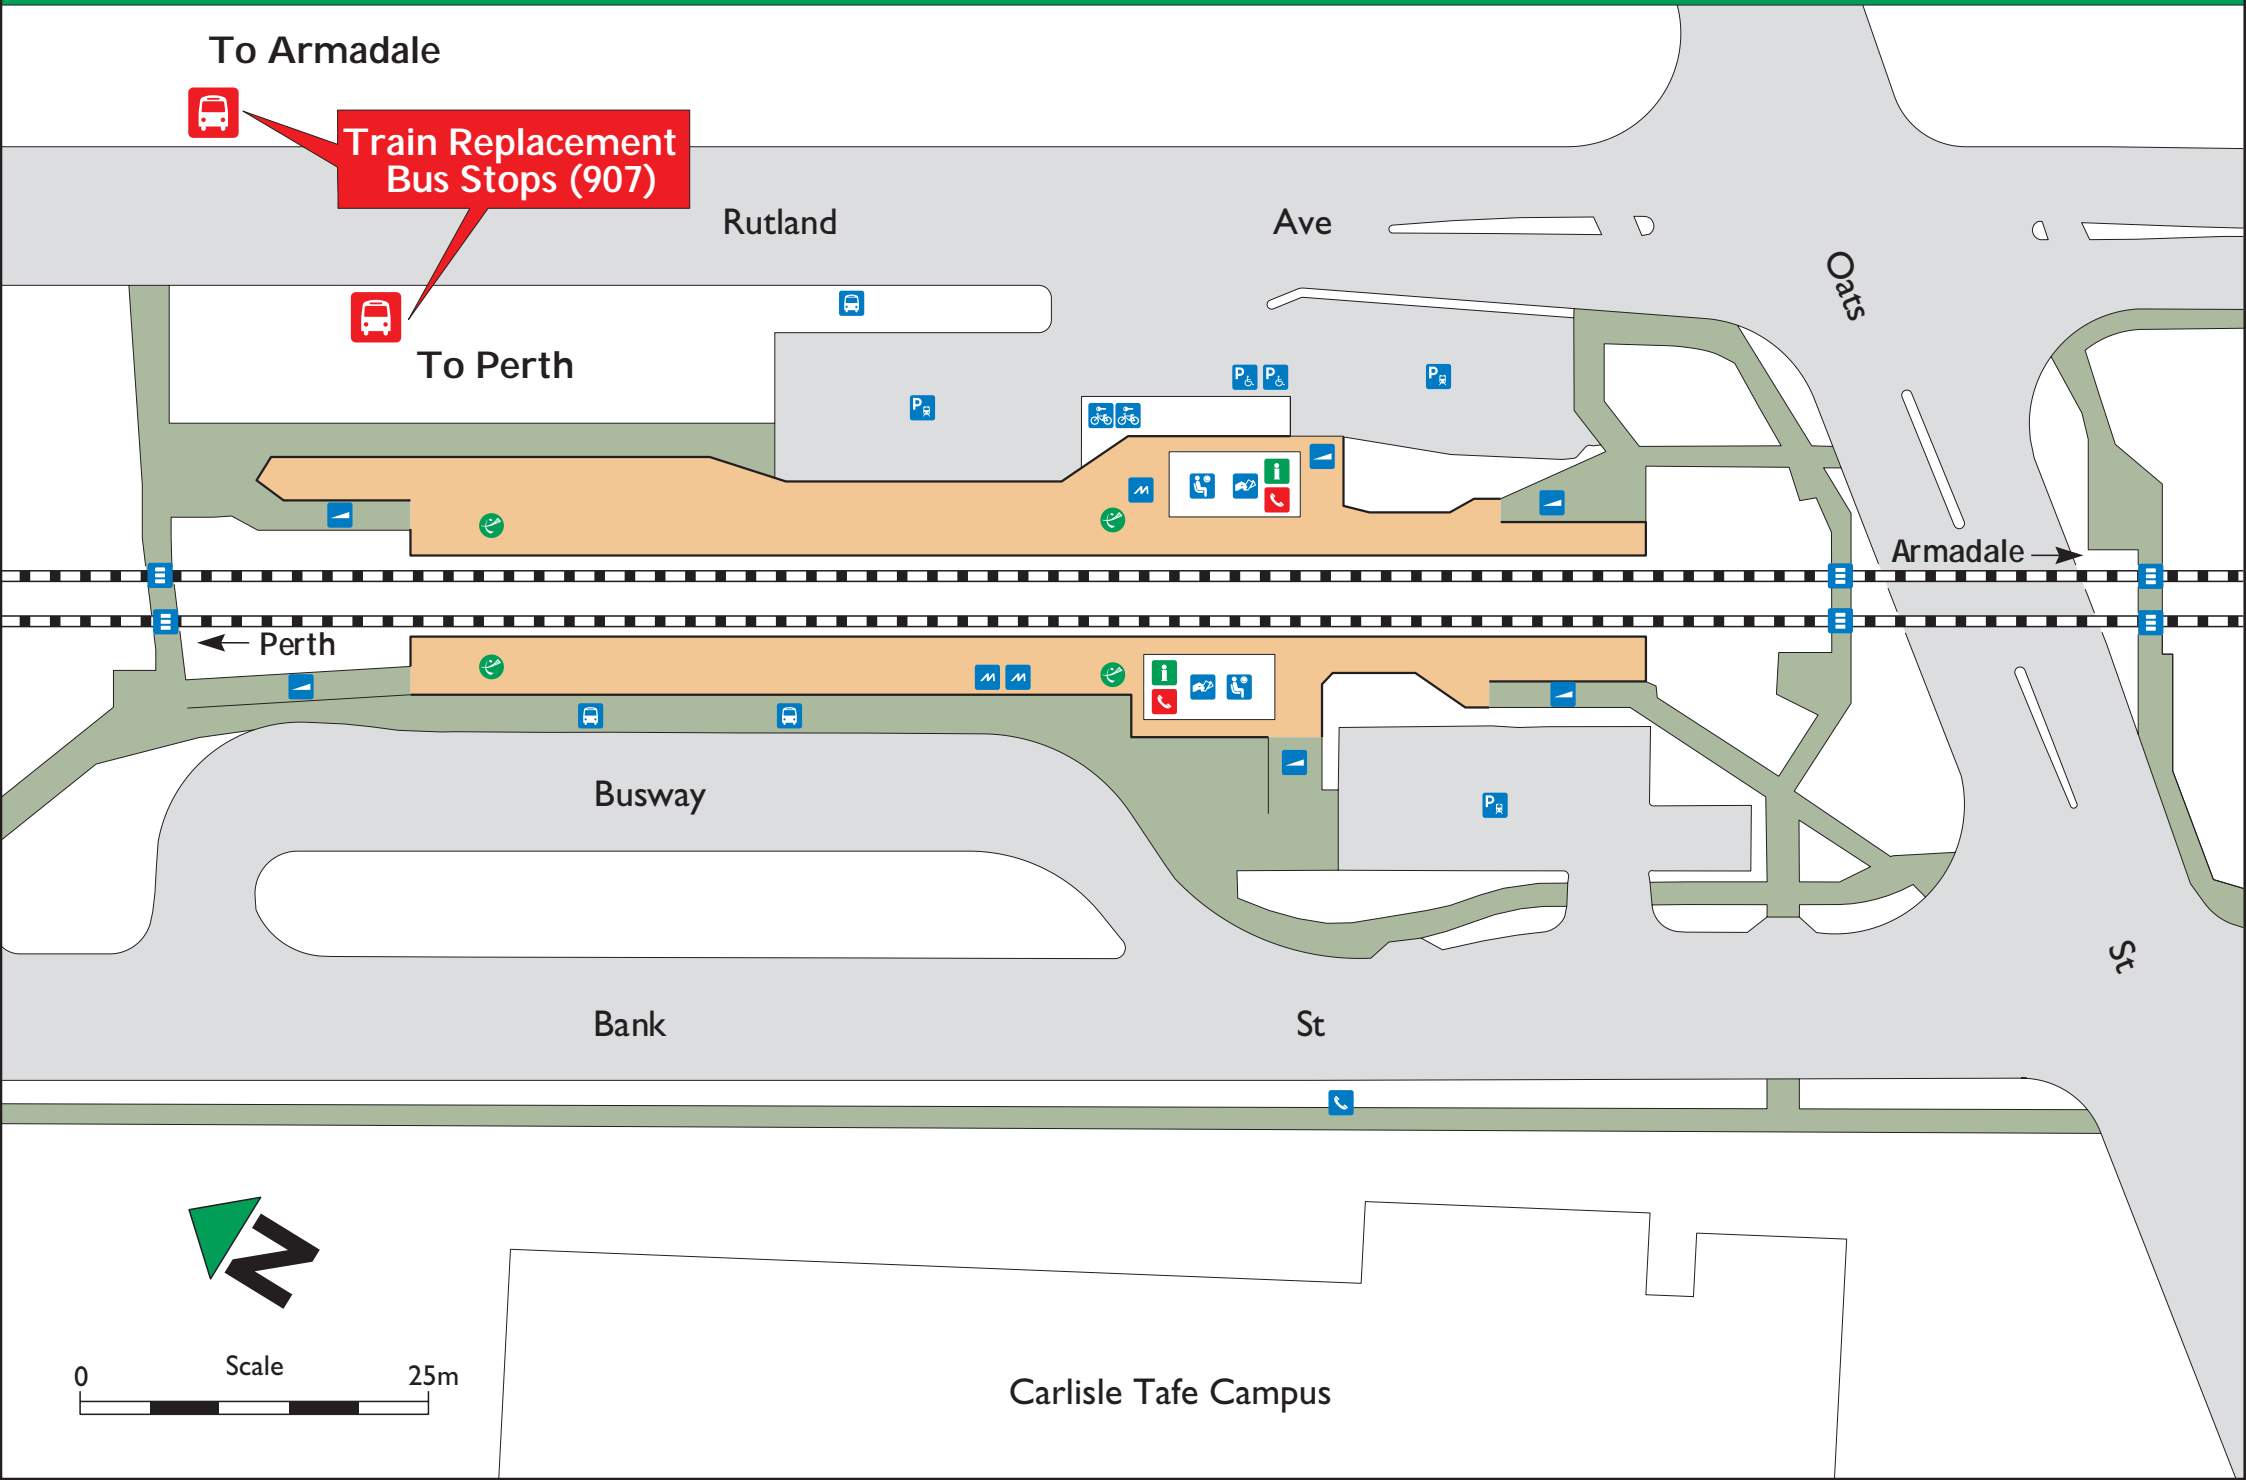

Oats Street Station Layout

Carlisle Tafe Campus