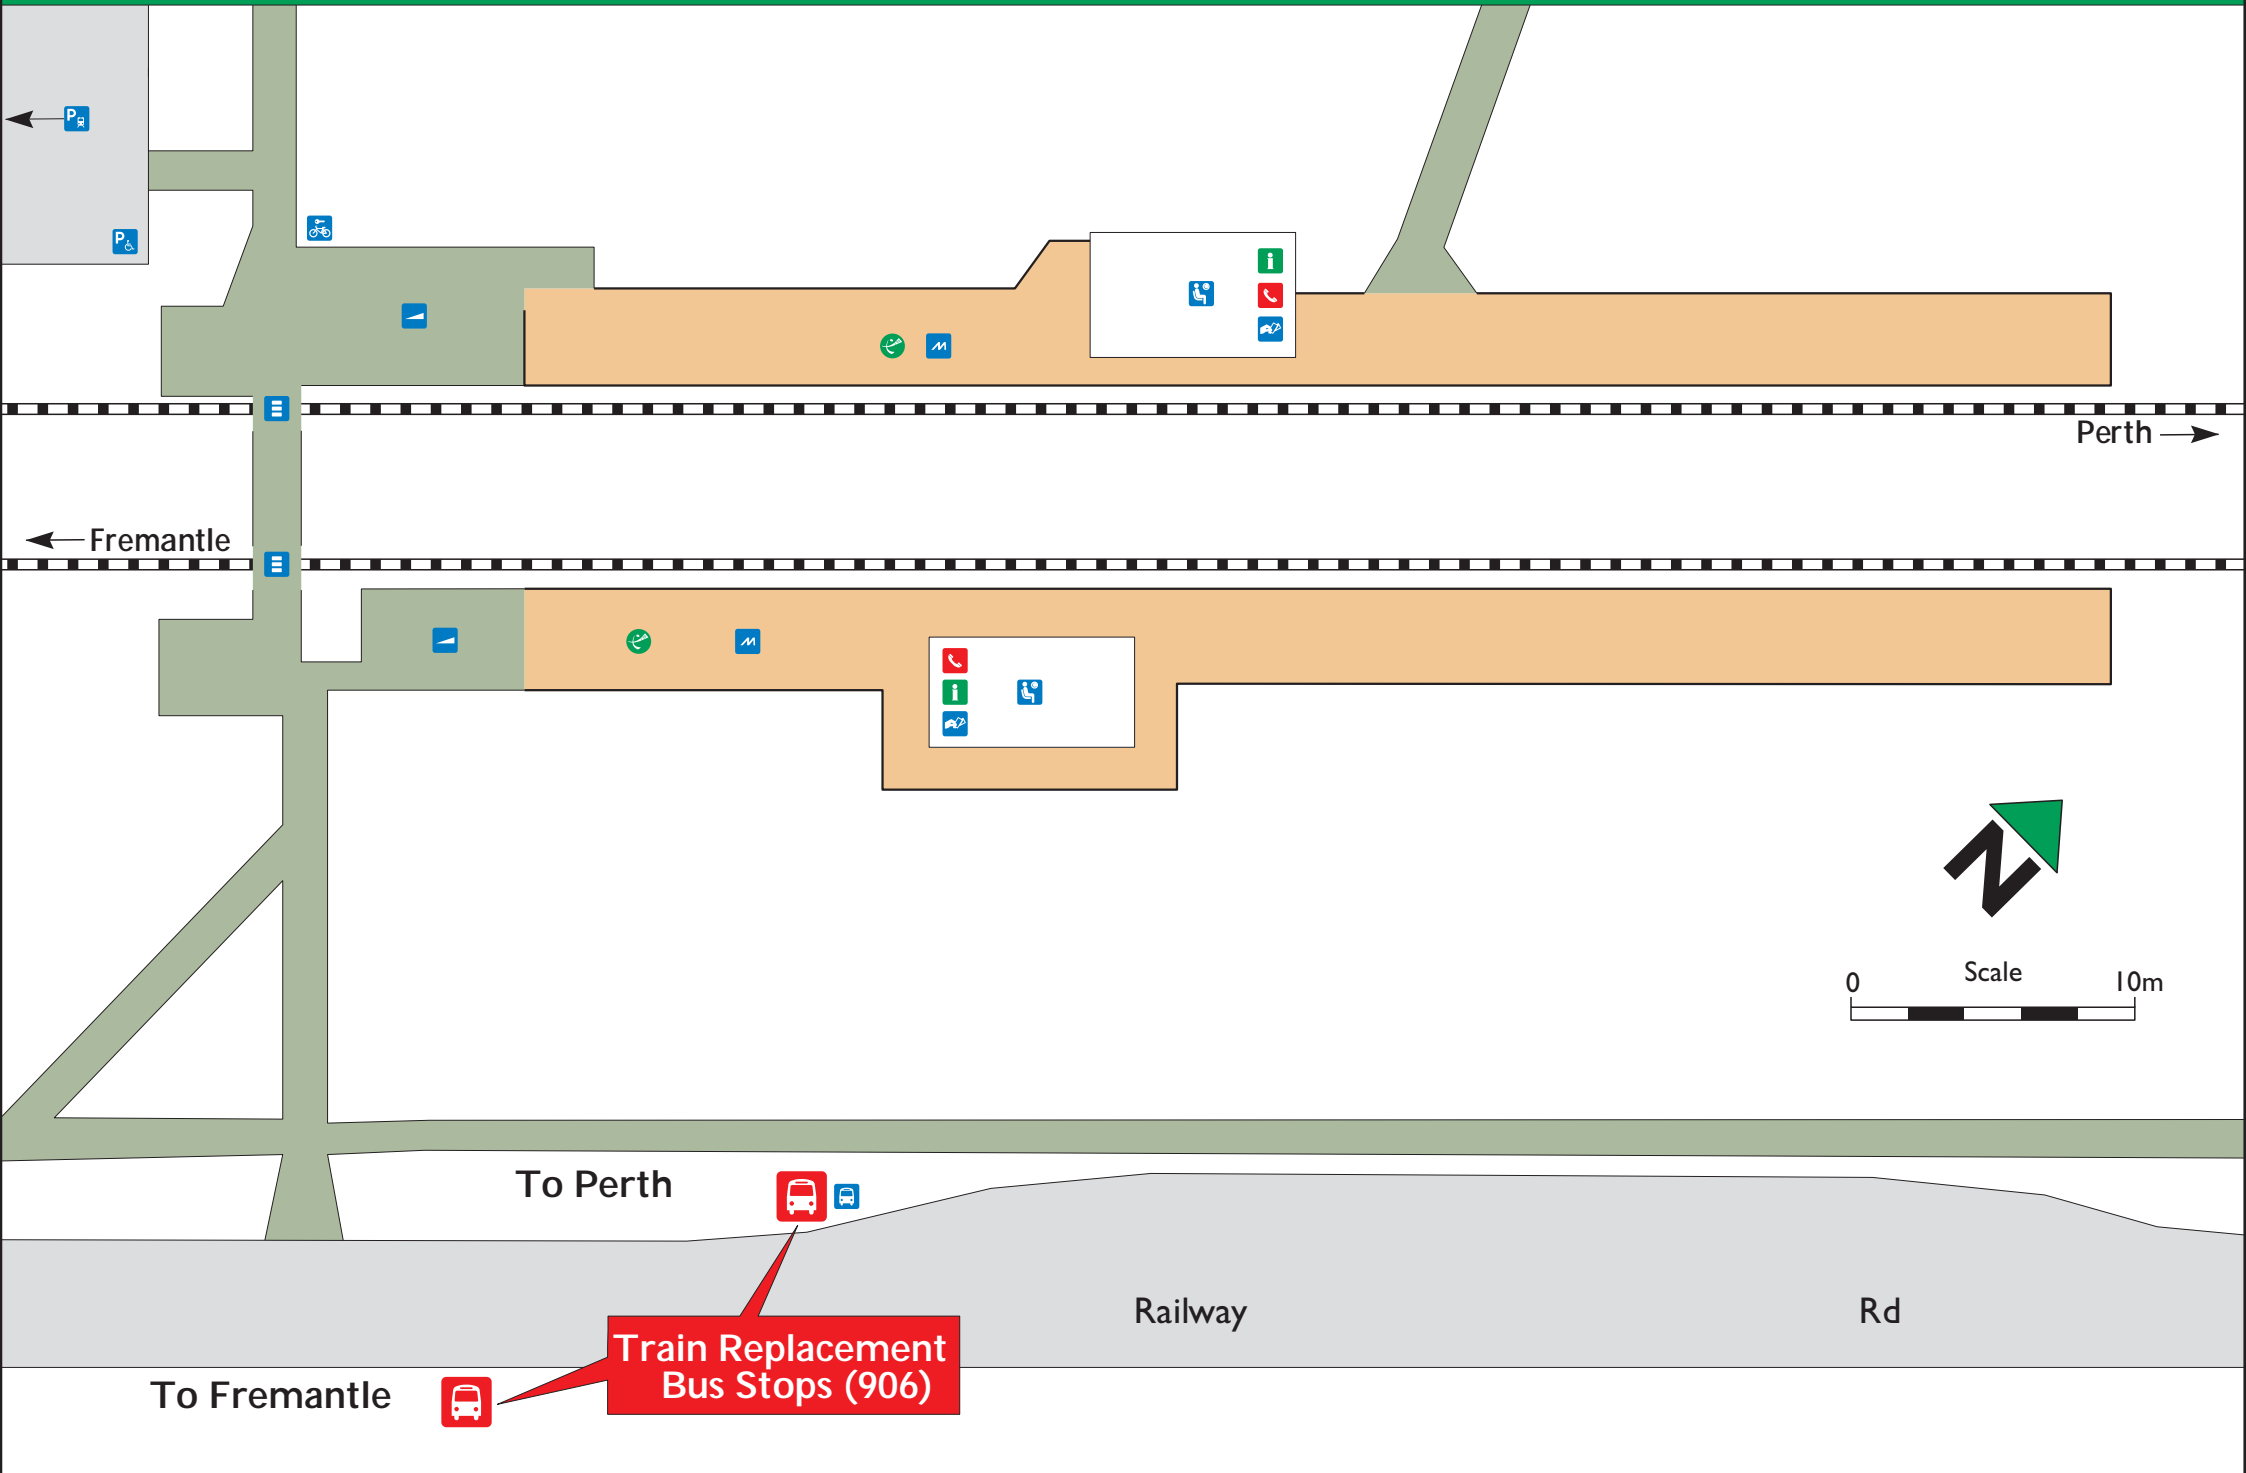

Loch Street Station Layout

Perth →

← Fremantle

To Perth

Railway

Rd

To Fremantle

**Train Replacement
Bus Stops (906)**

0 Scale 10m