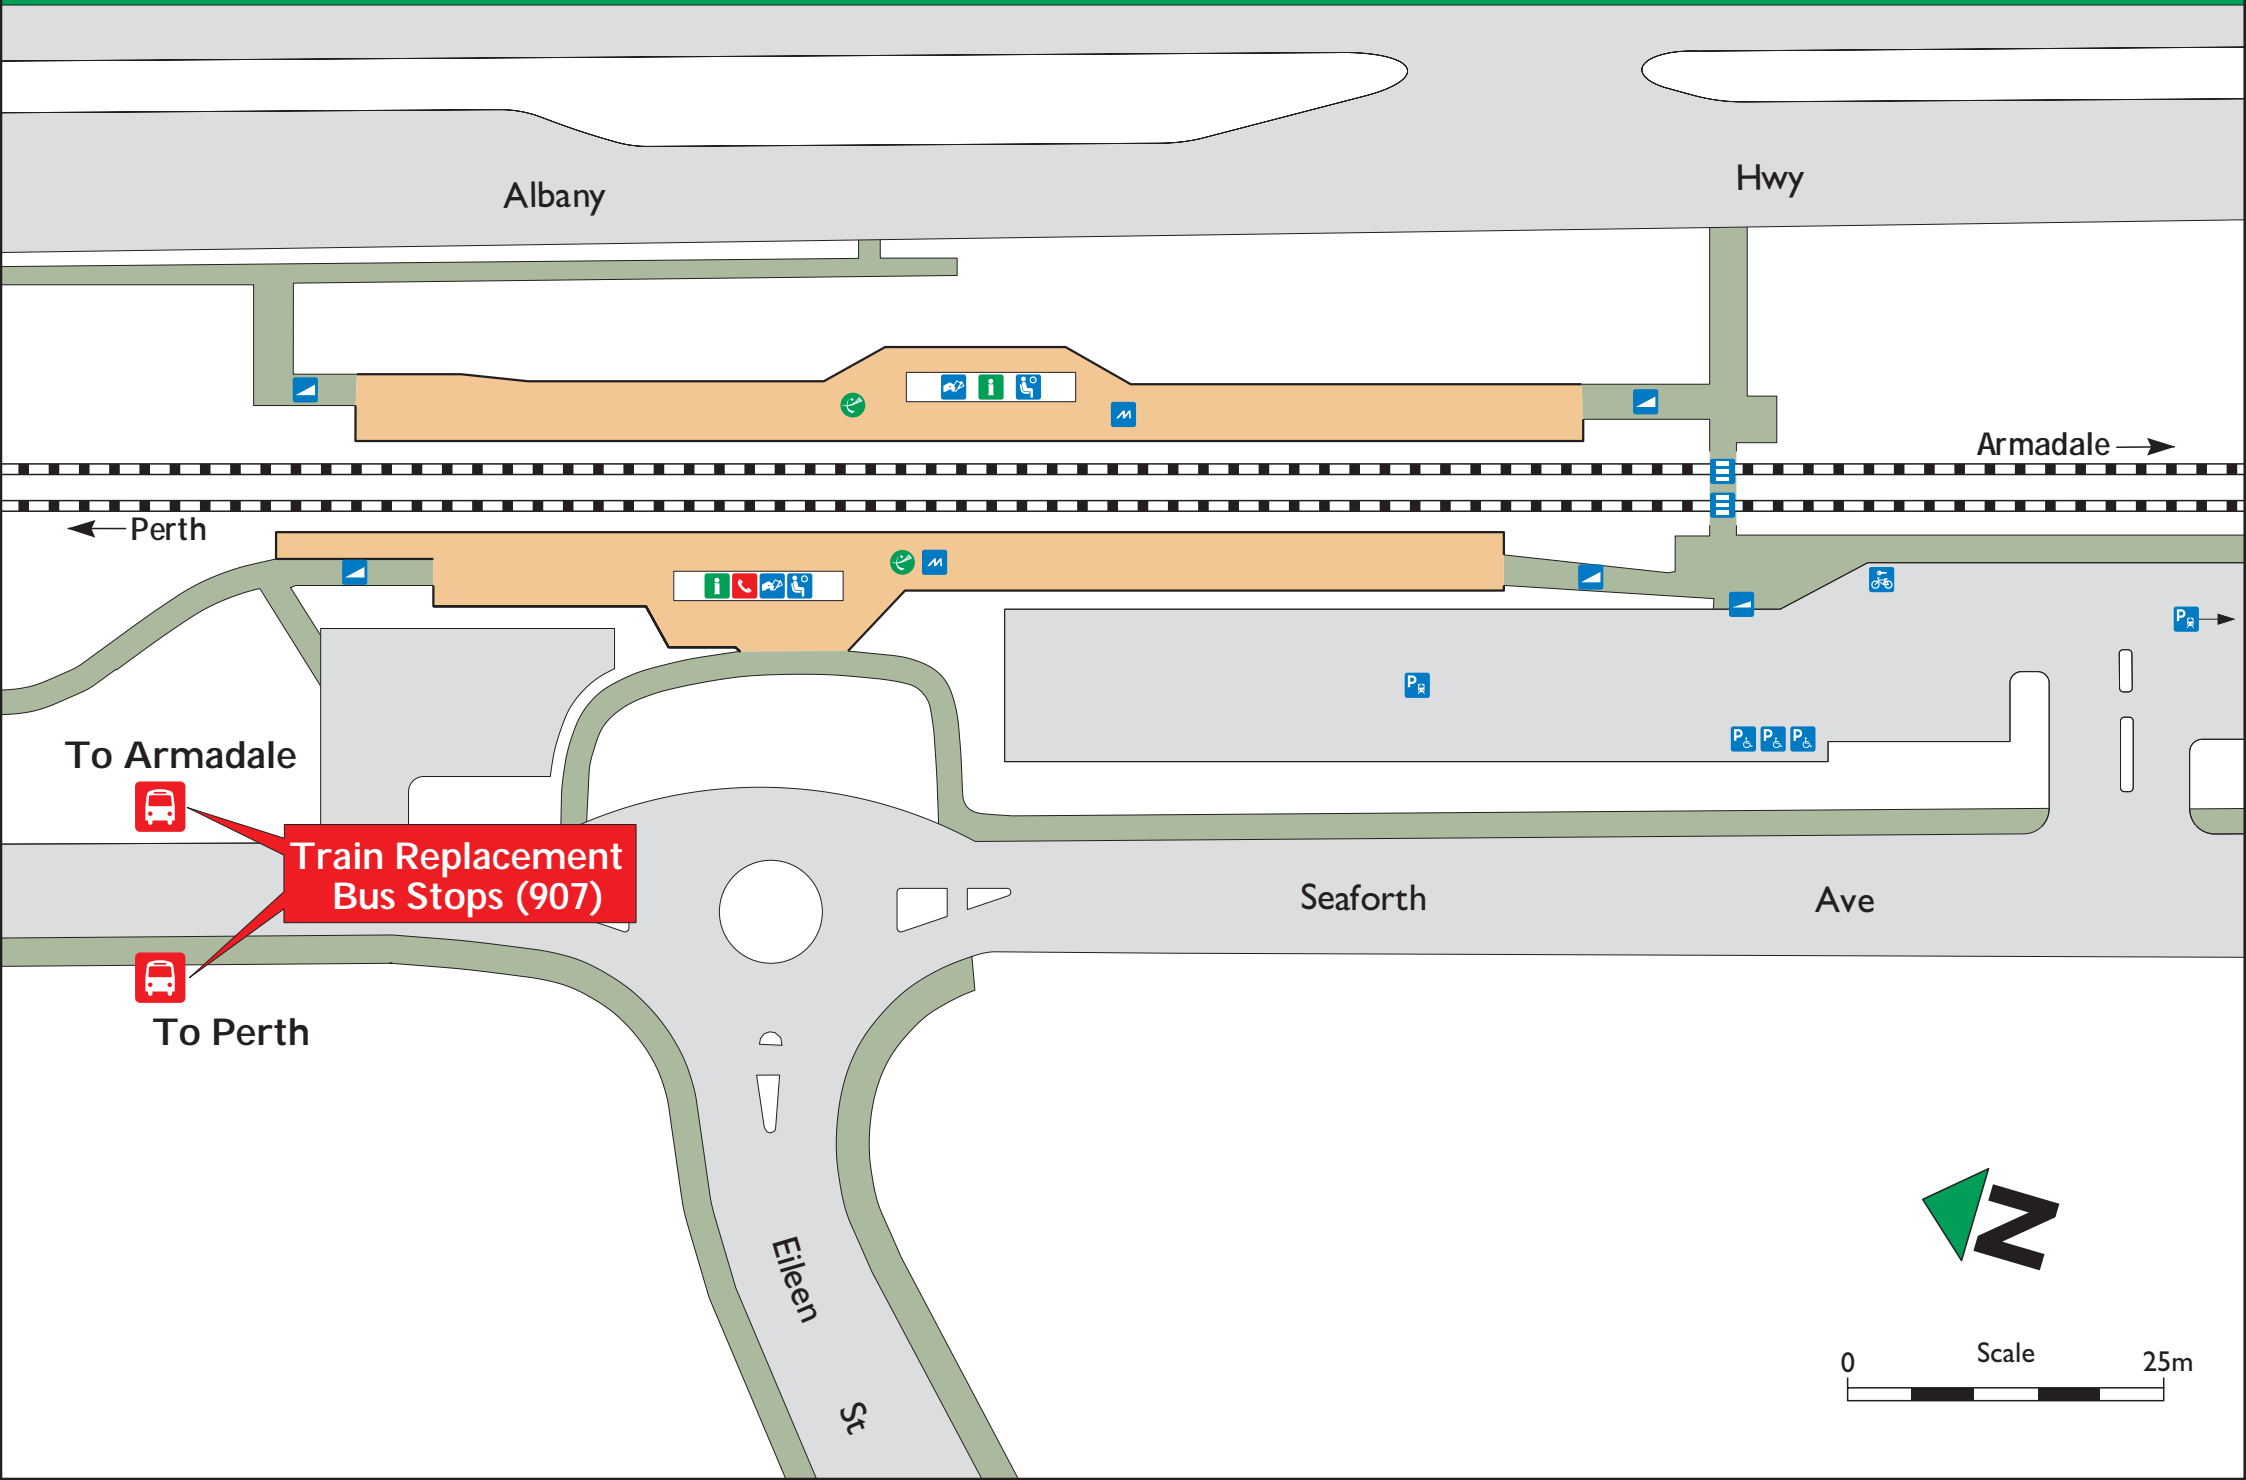

# Seaforth Station Layout

**Train Replacement  
Bus Stops (907)**

To Armadale

To Perth

0 Scale 25m