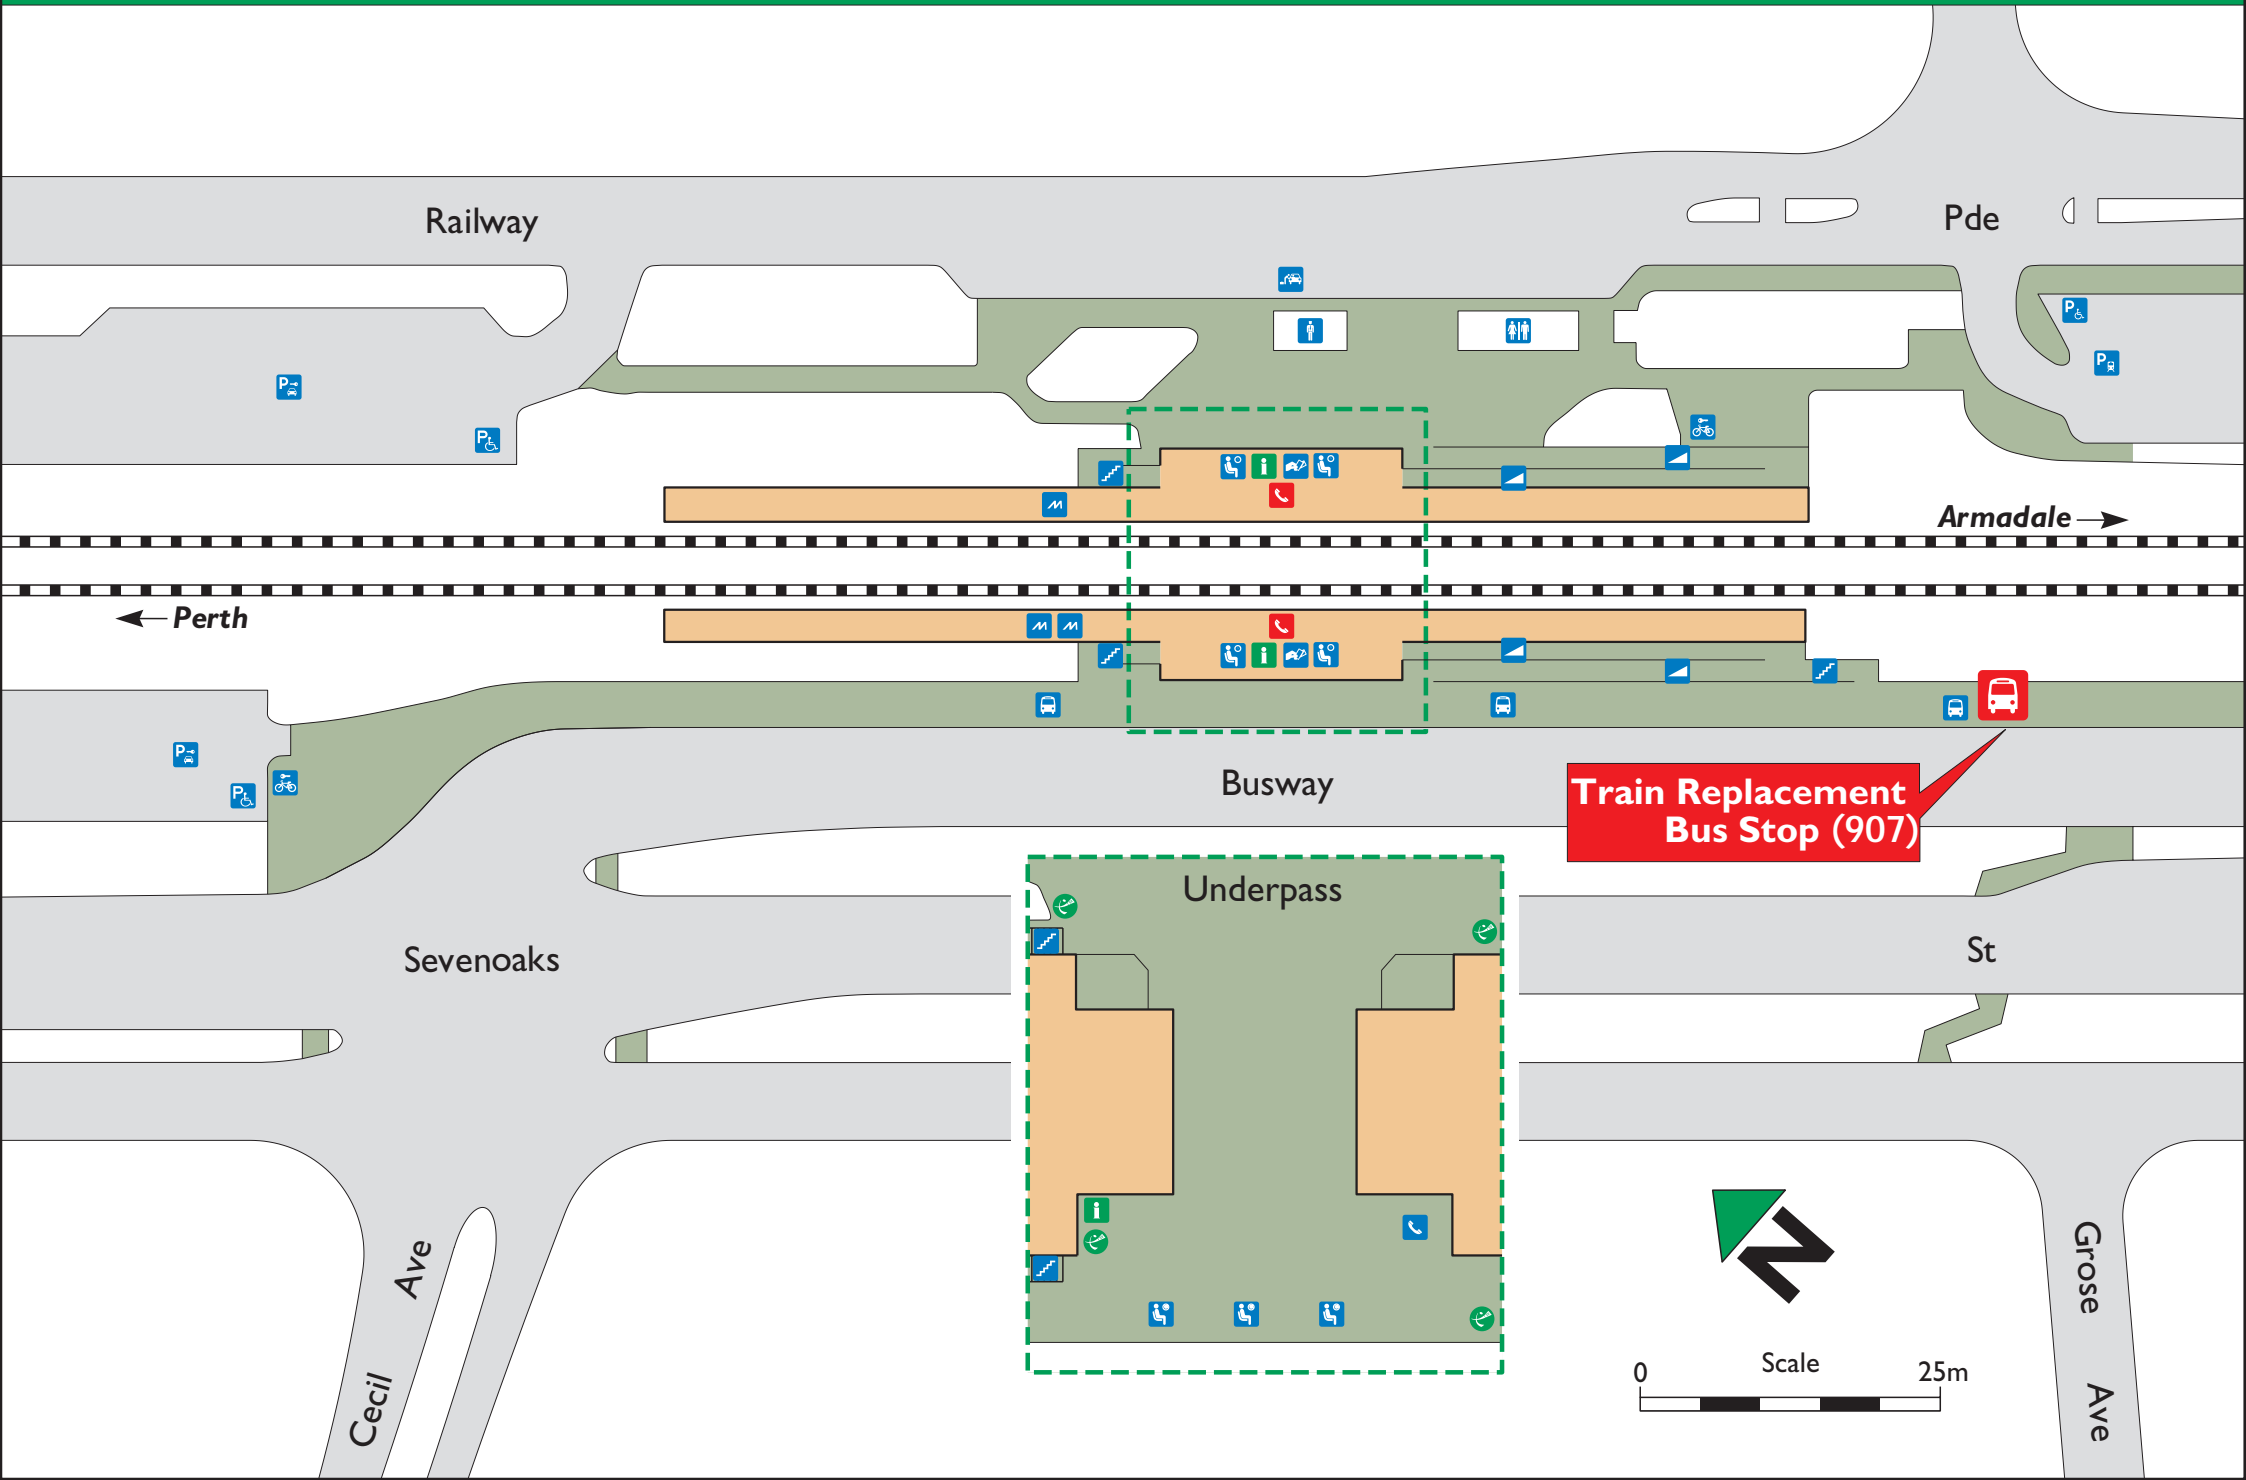

# Cannington Station Layout

Railway

Pde

Armadale →

← Perth

Busway

**Train Replacement Bus Stop (907)**

Underpass

St

Sevenoaks

Cecil Ave

Grose Ave