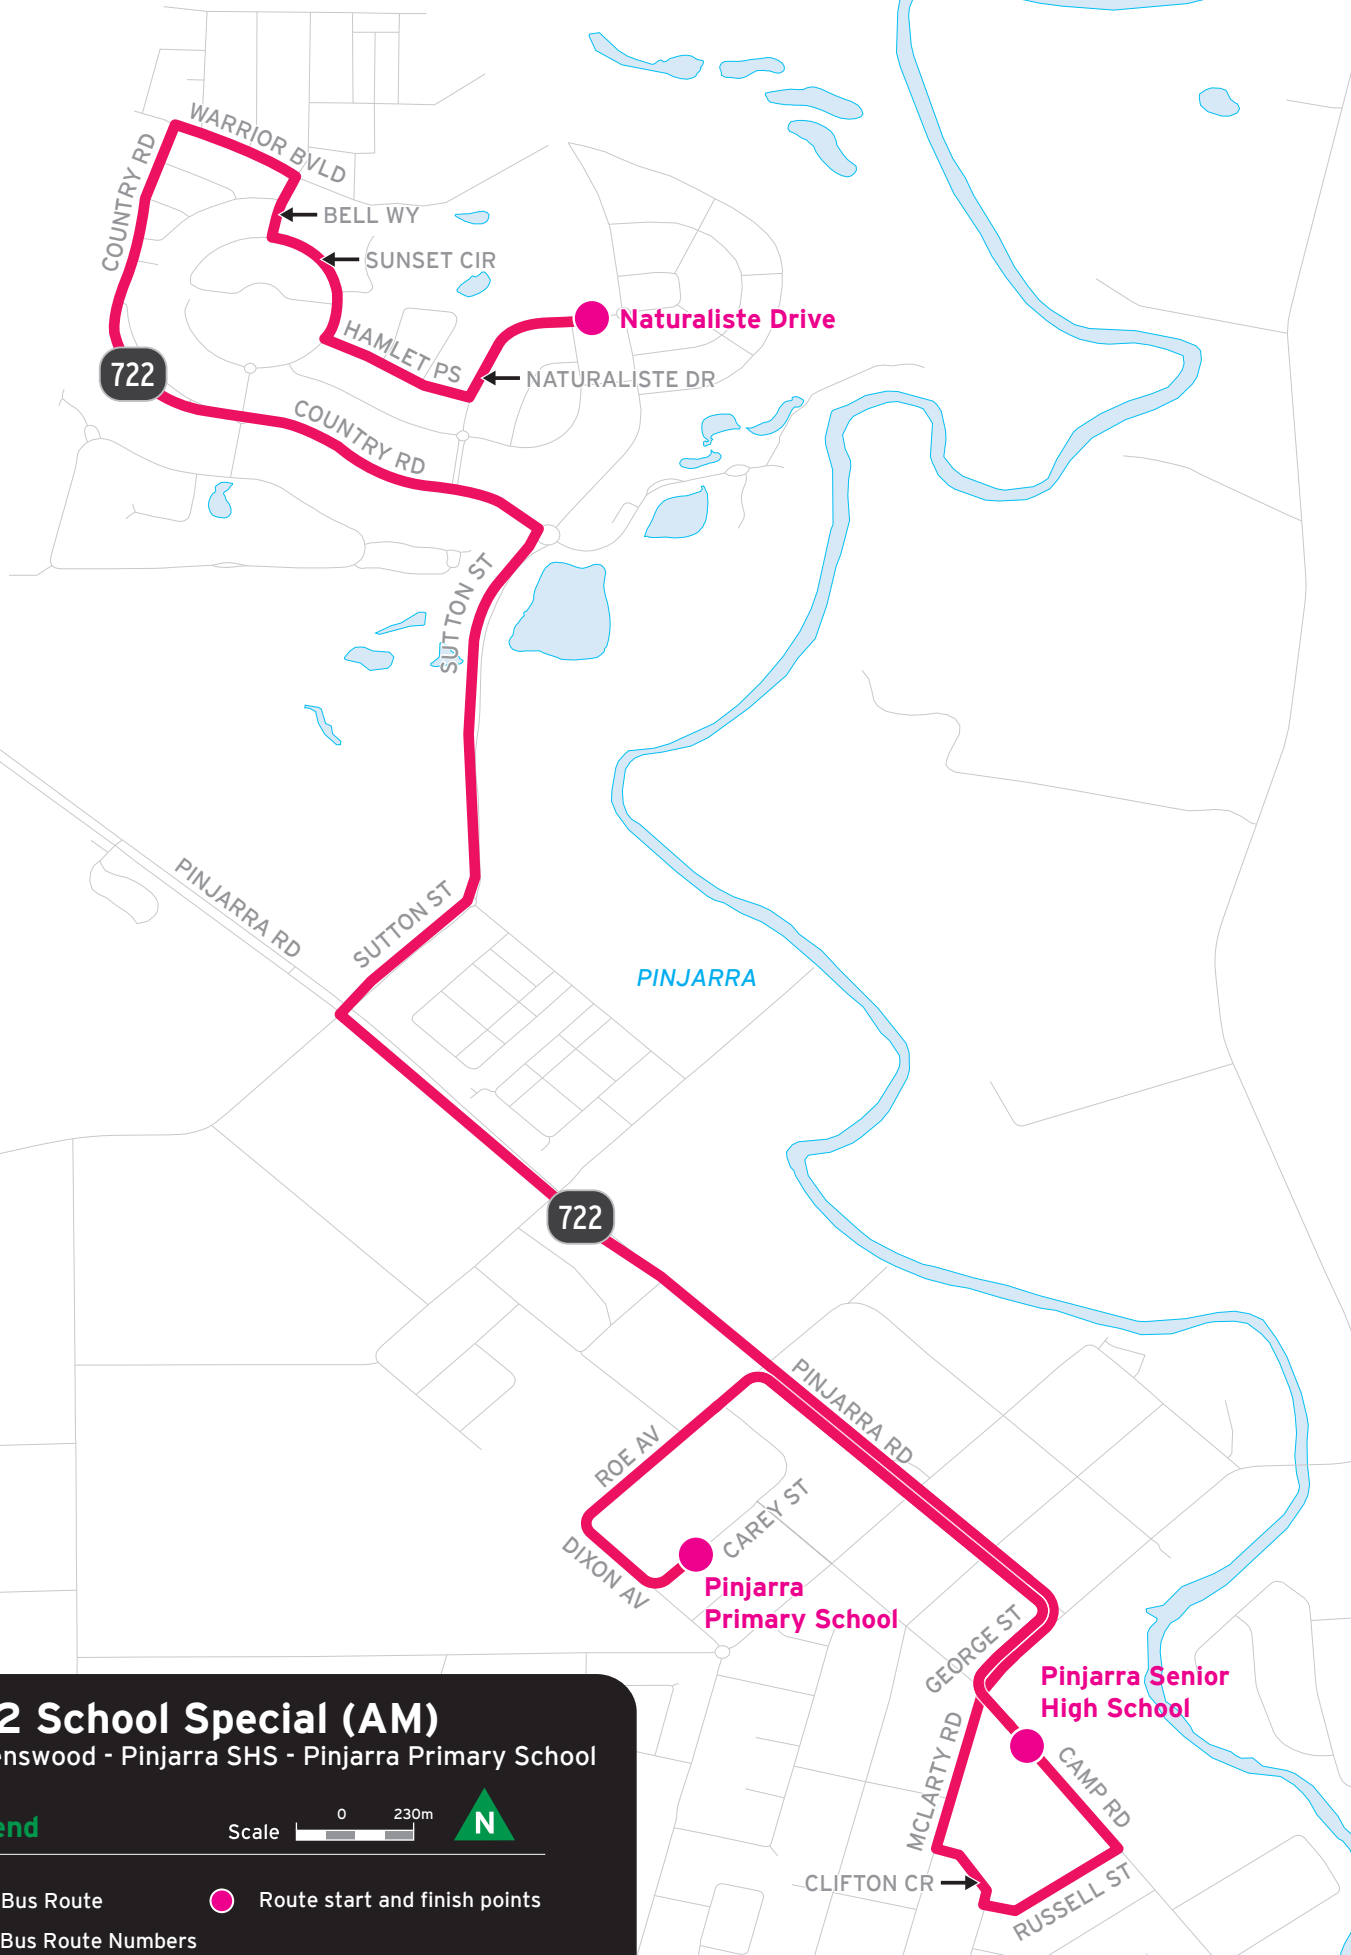

RAVENSWOOD

722 School Special (AM)

Ravenswood - Pinjarra SHS - Pinjarra Primary School

Legend

- Bus Route
- Route start and finish points
- Bus Route Numbers