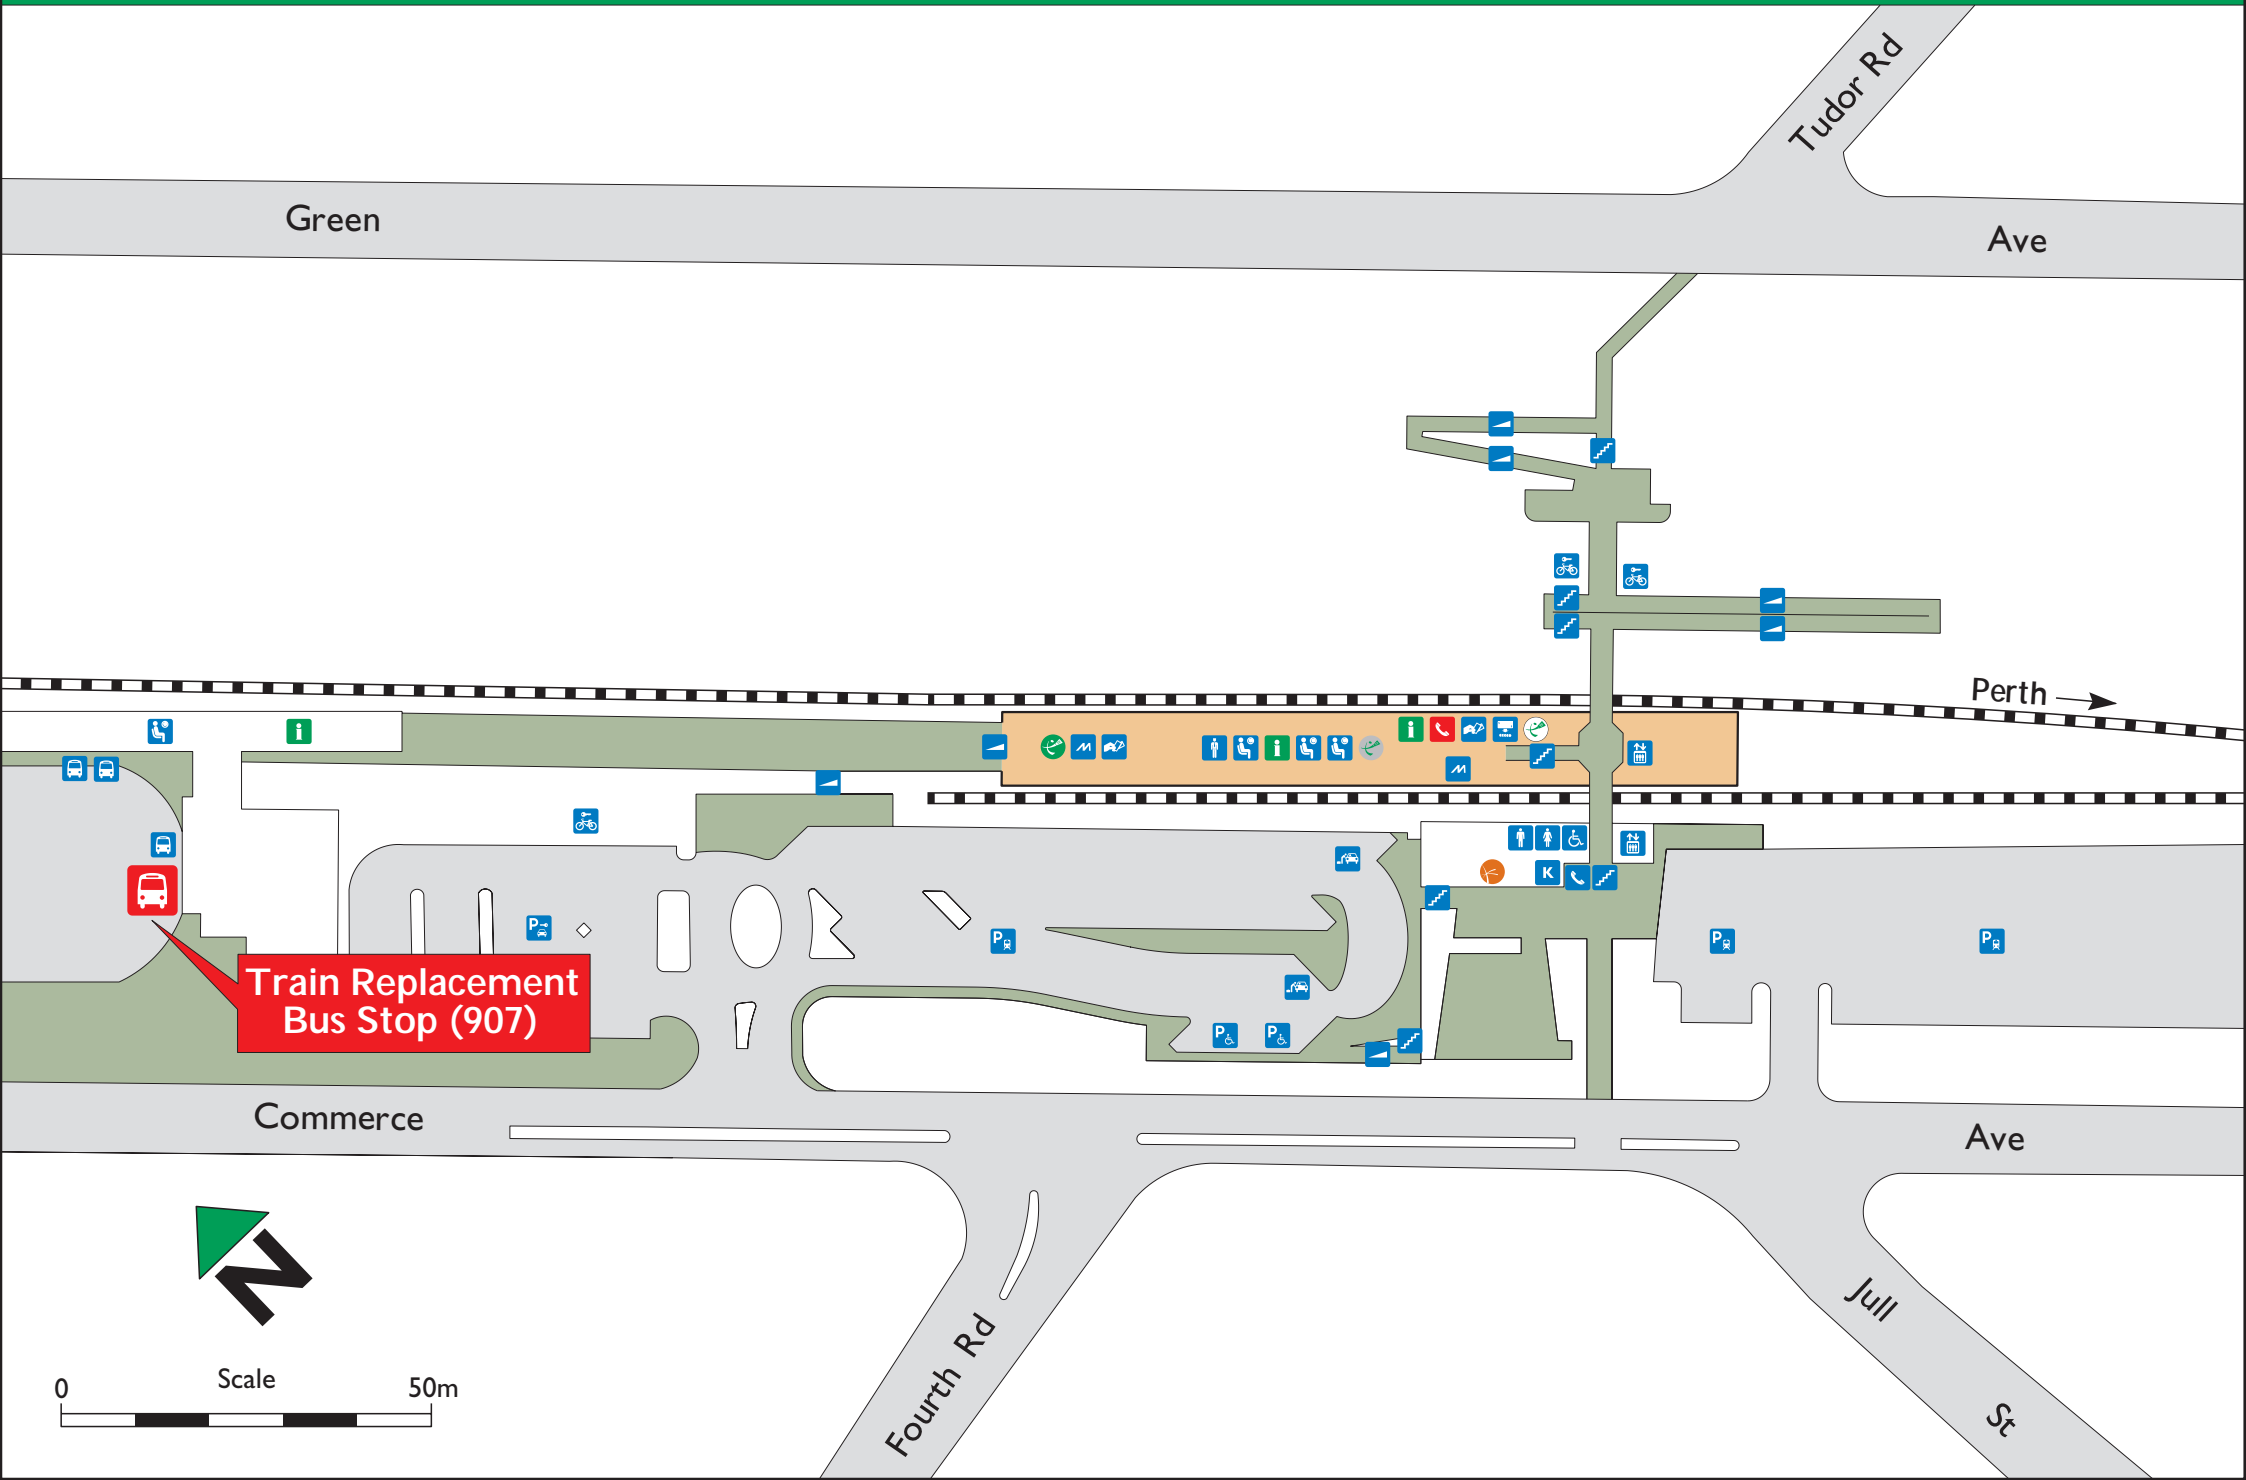

Armadale Station Layout

**Train Replacement
Bus Stop (907)**

0 Scale 50m