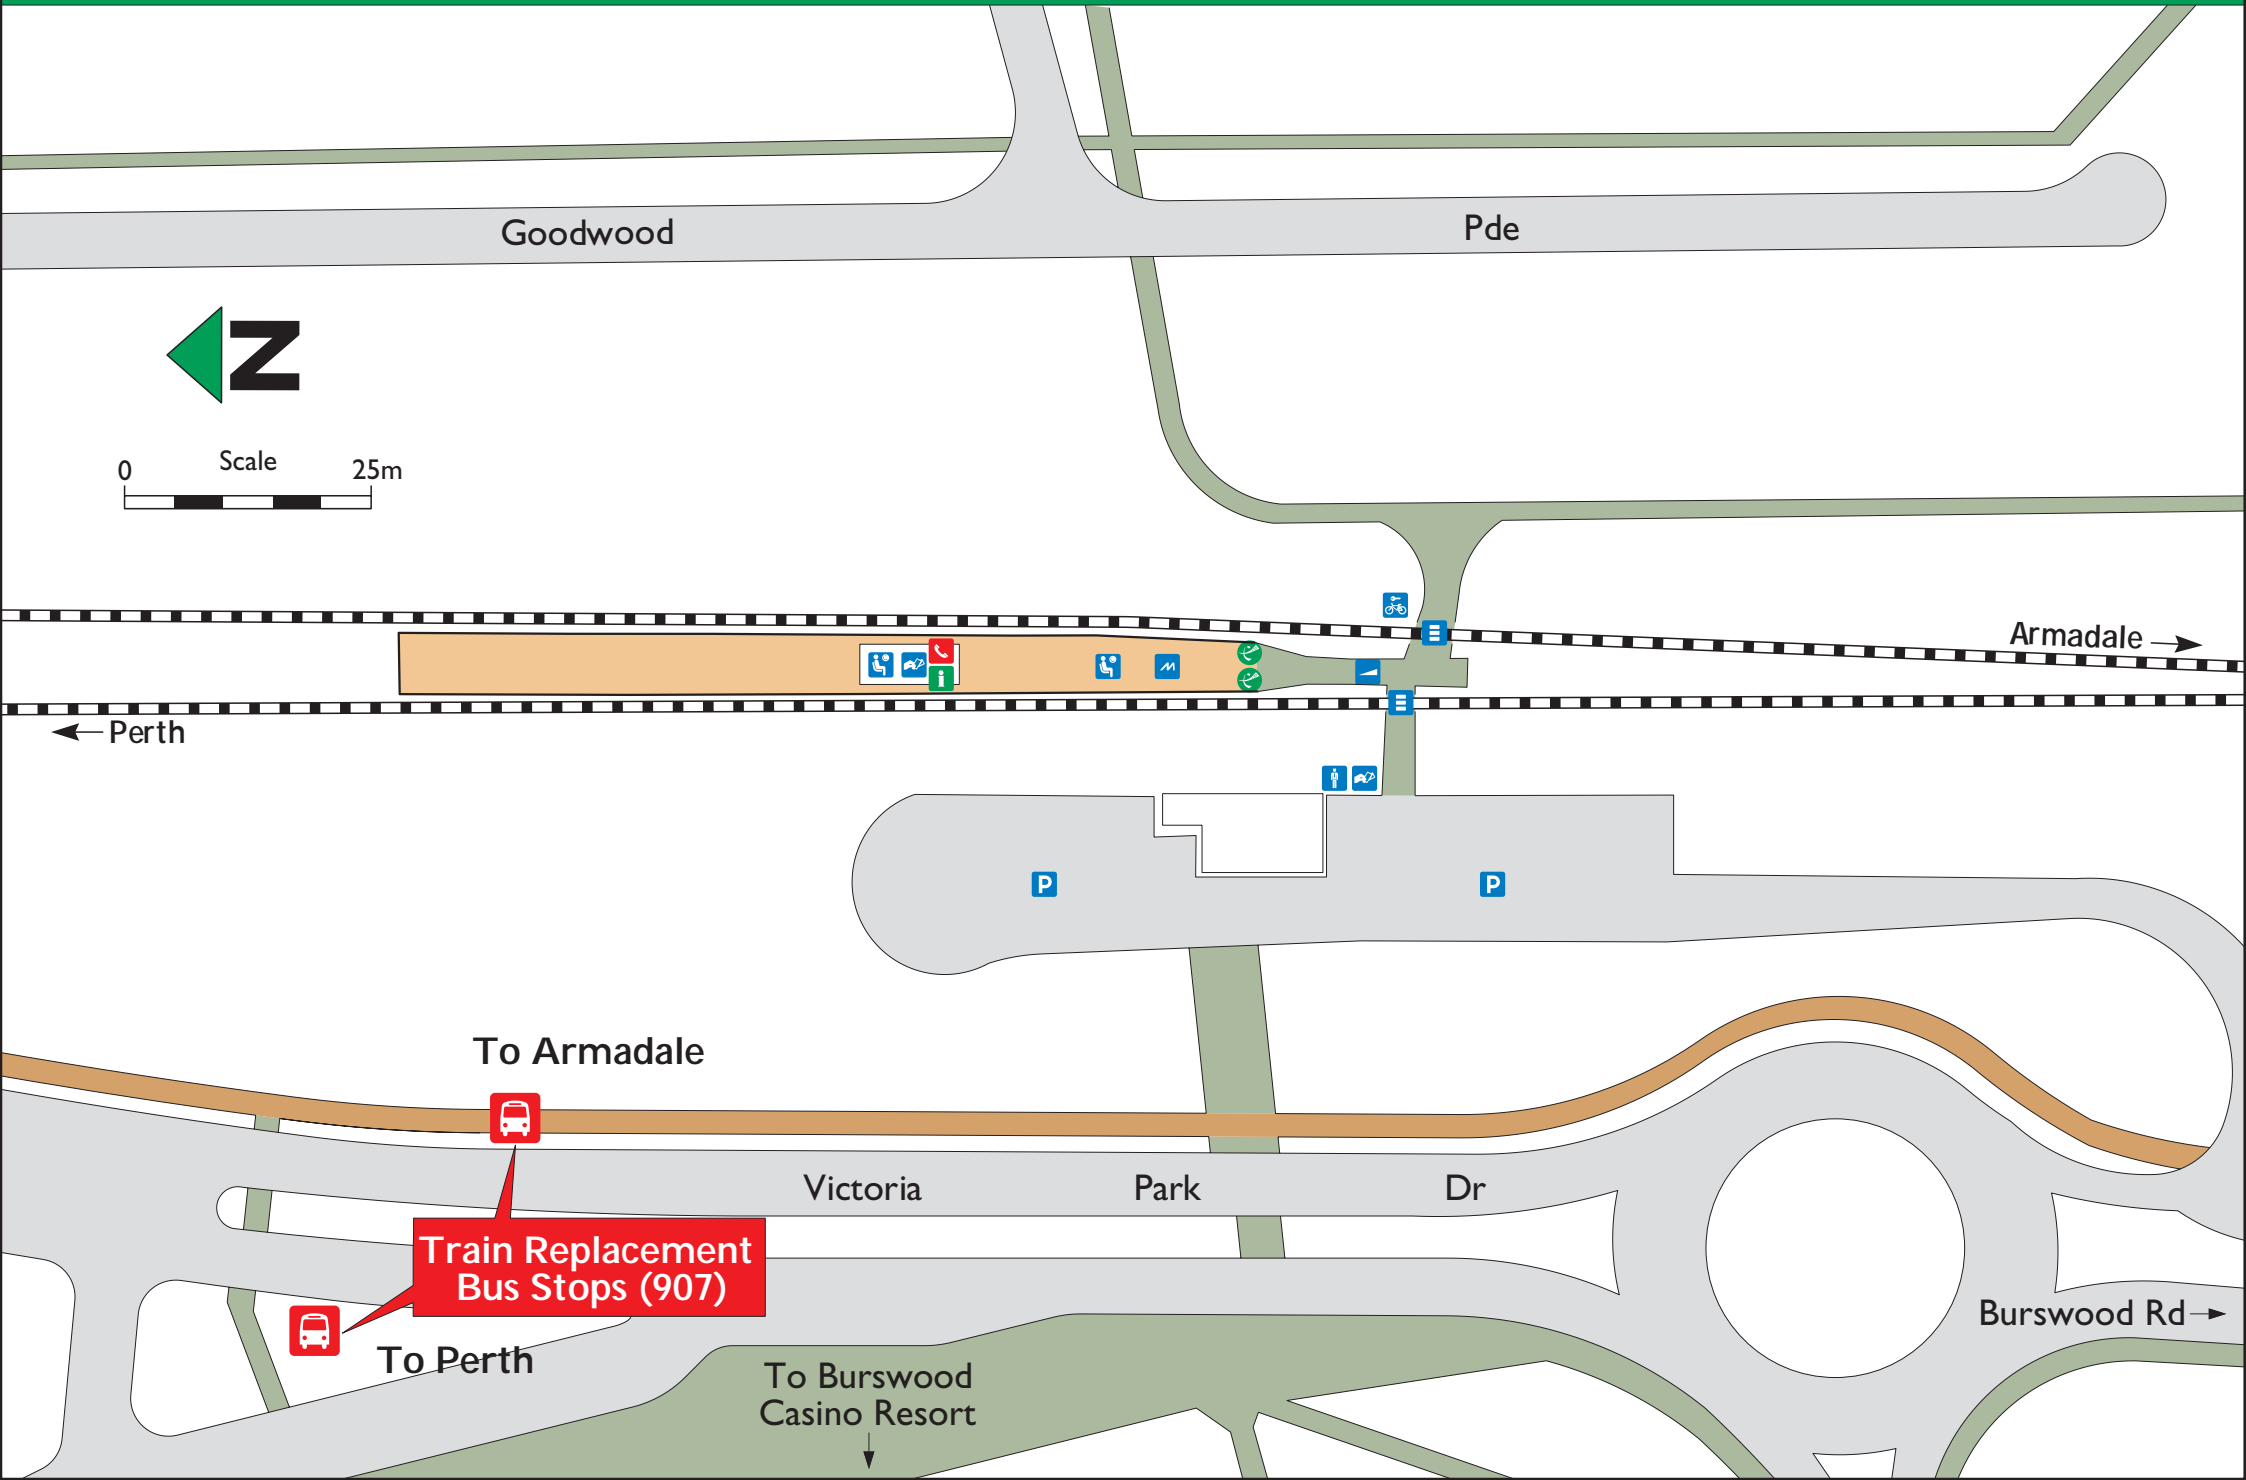

Burswood Station Layout

Goodwood

Pde

0 Scale 25m

Armadale →

← Perth

To Armadale

Train Replacement Bus Stops (907)

To Perth

Victoria

Park

Dr

Burswood Rd →

To Burswood Casino Resort

P

P