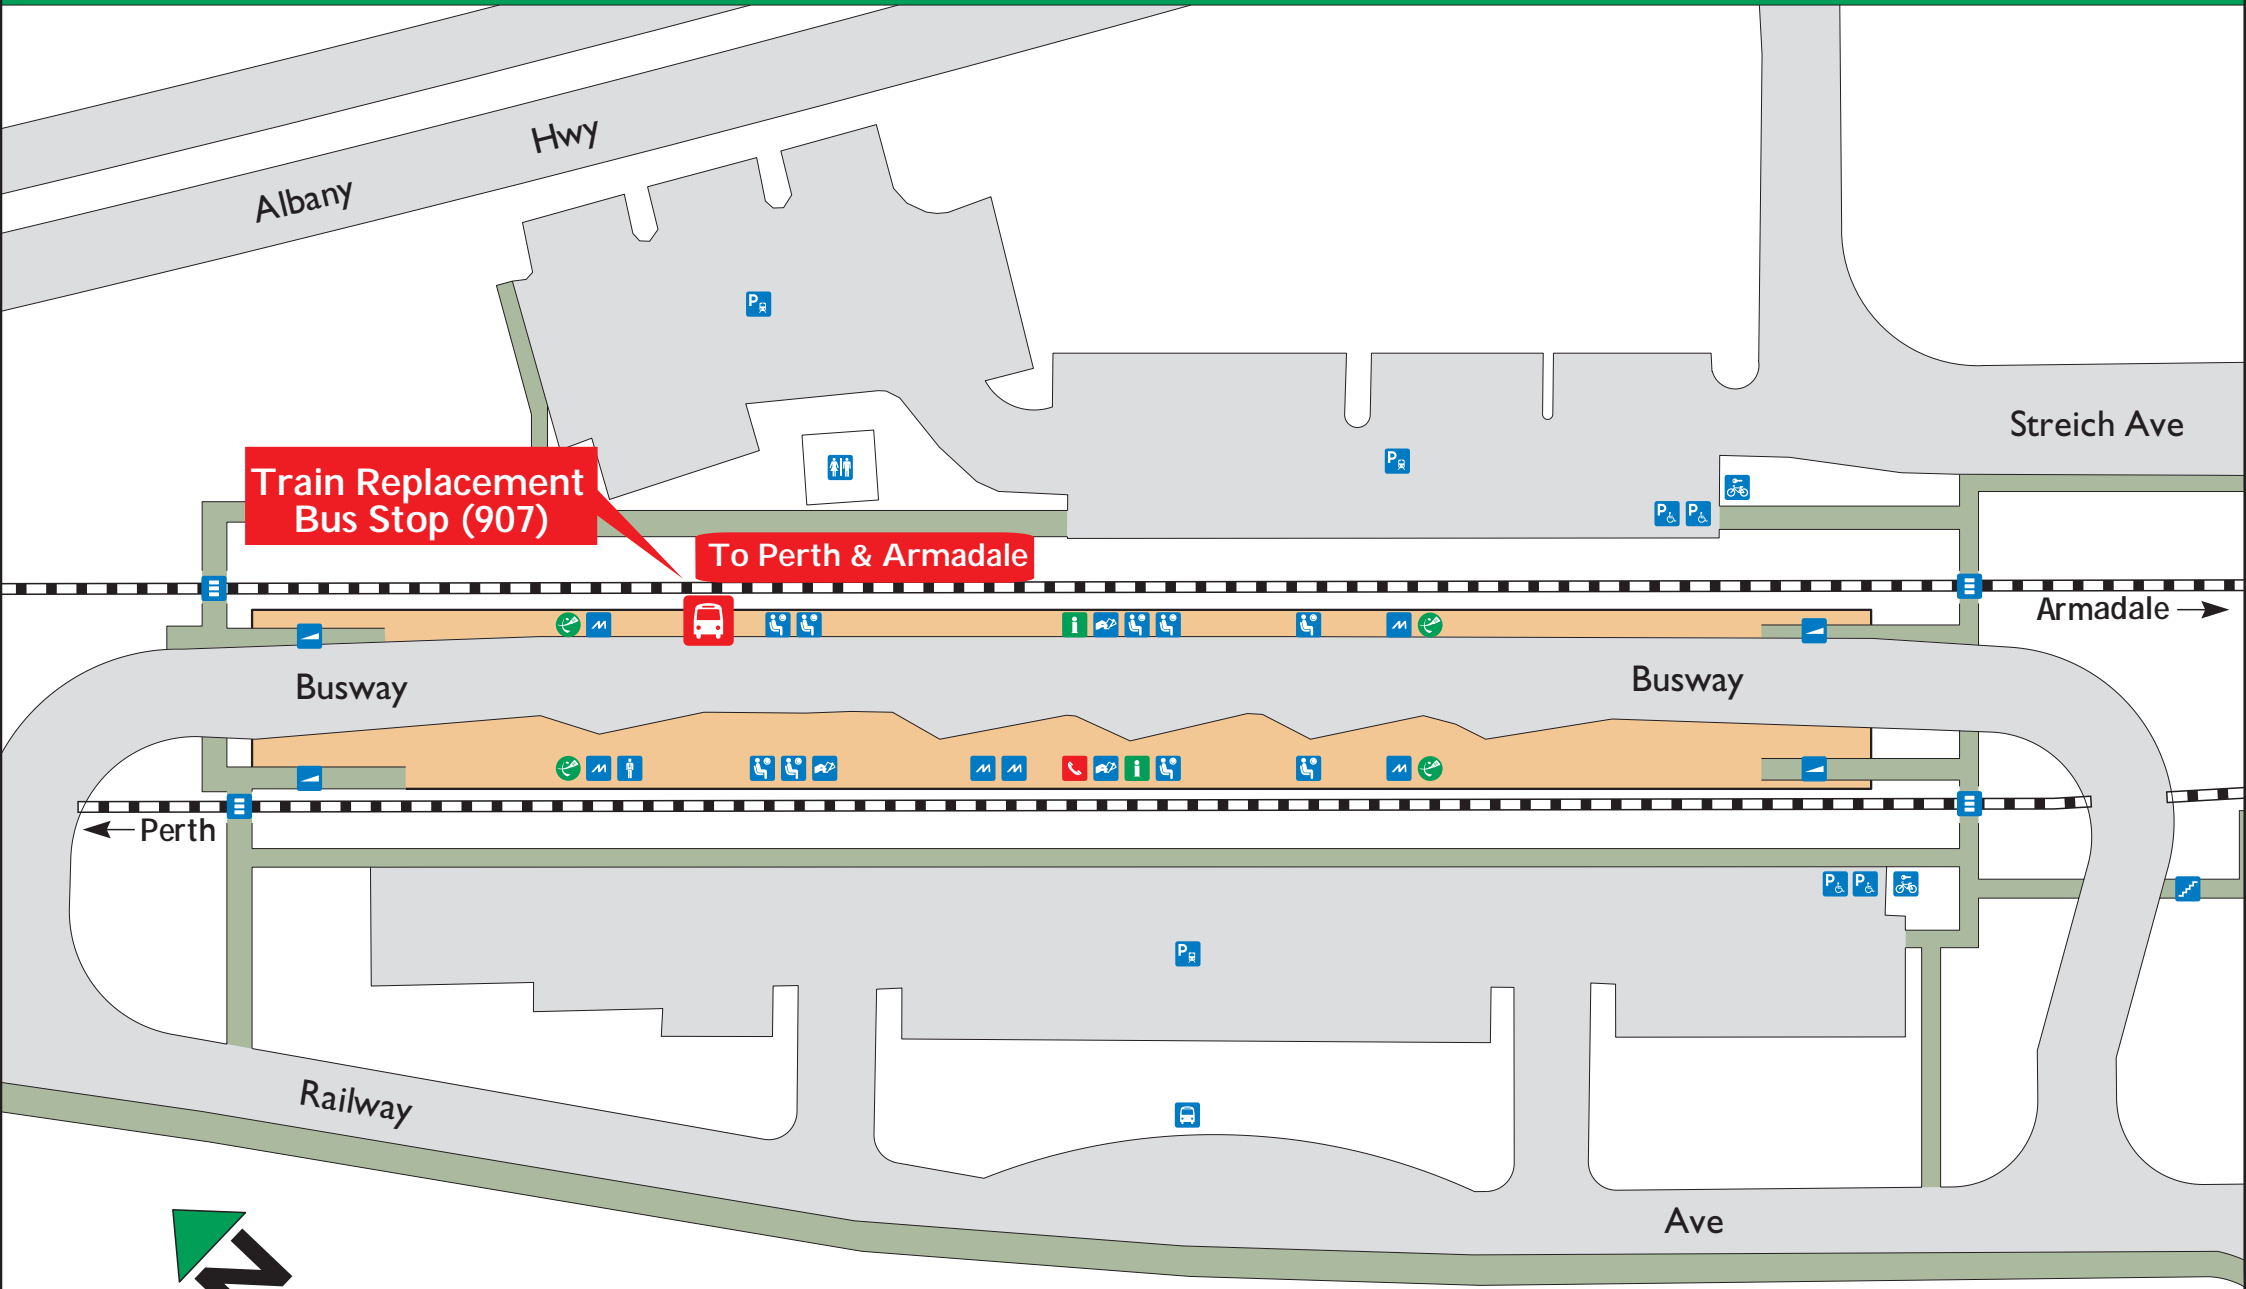

Kelmscott Station Layout

0 Scale 25m