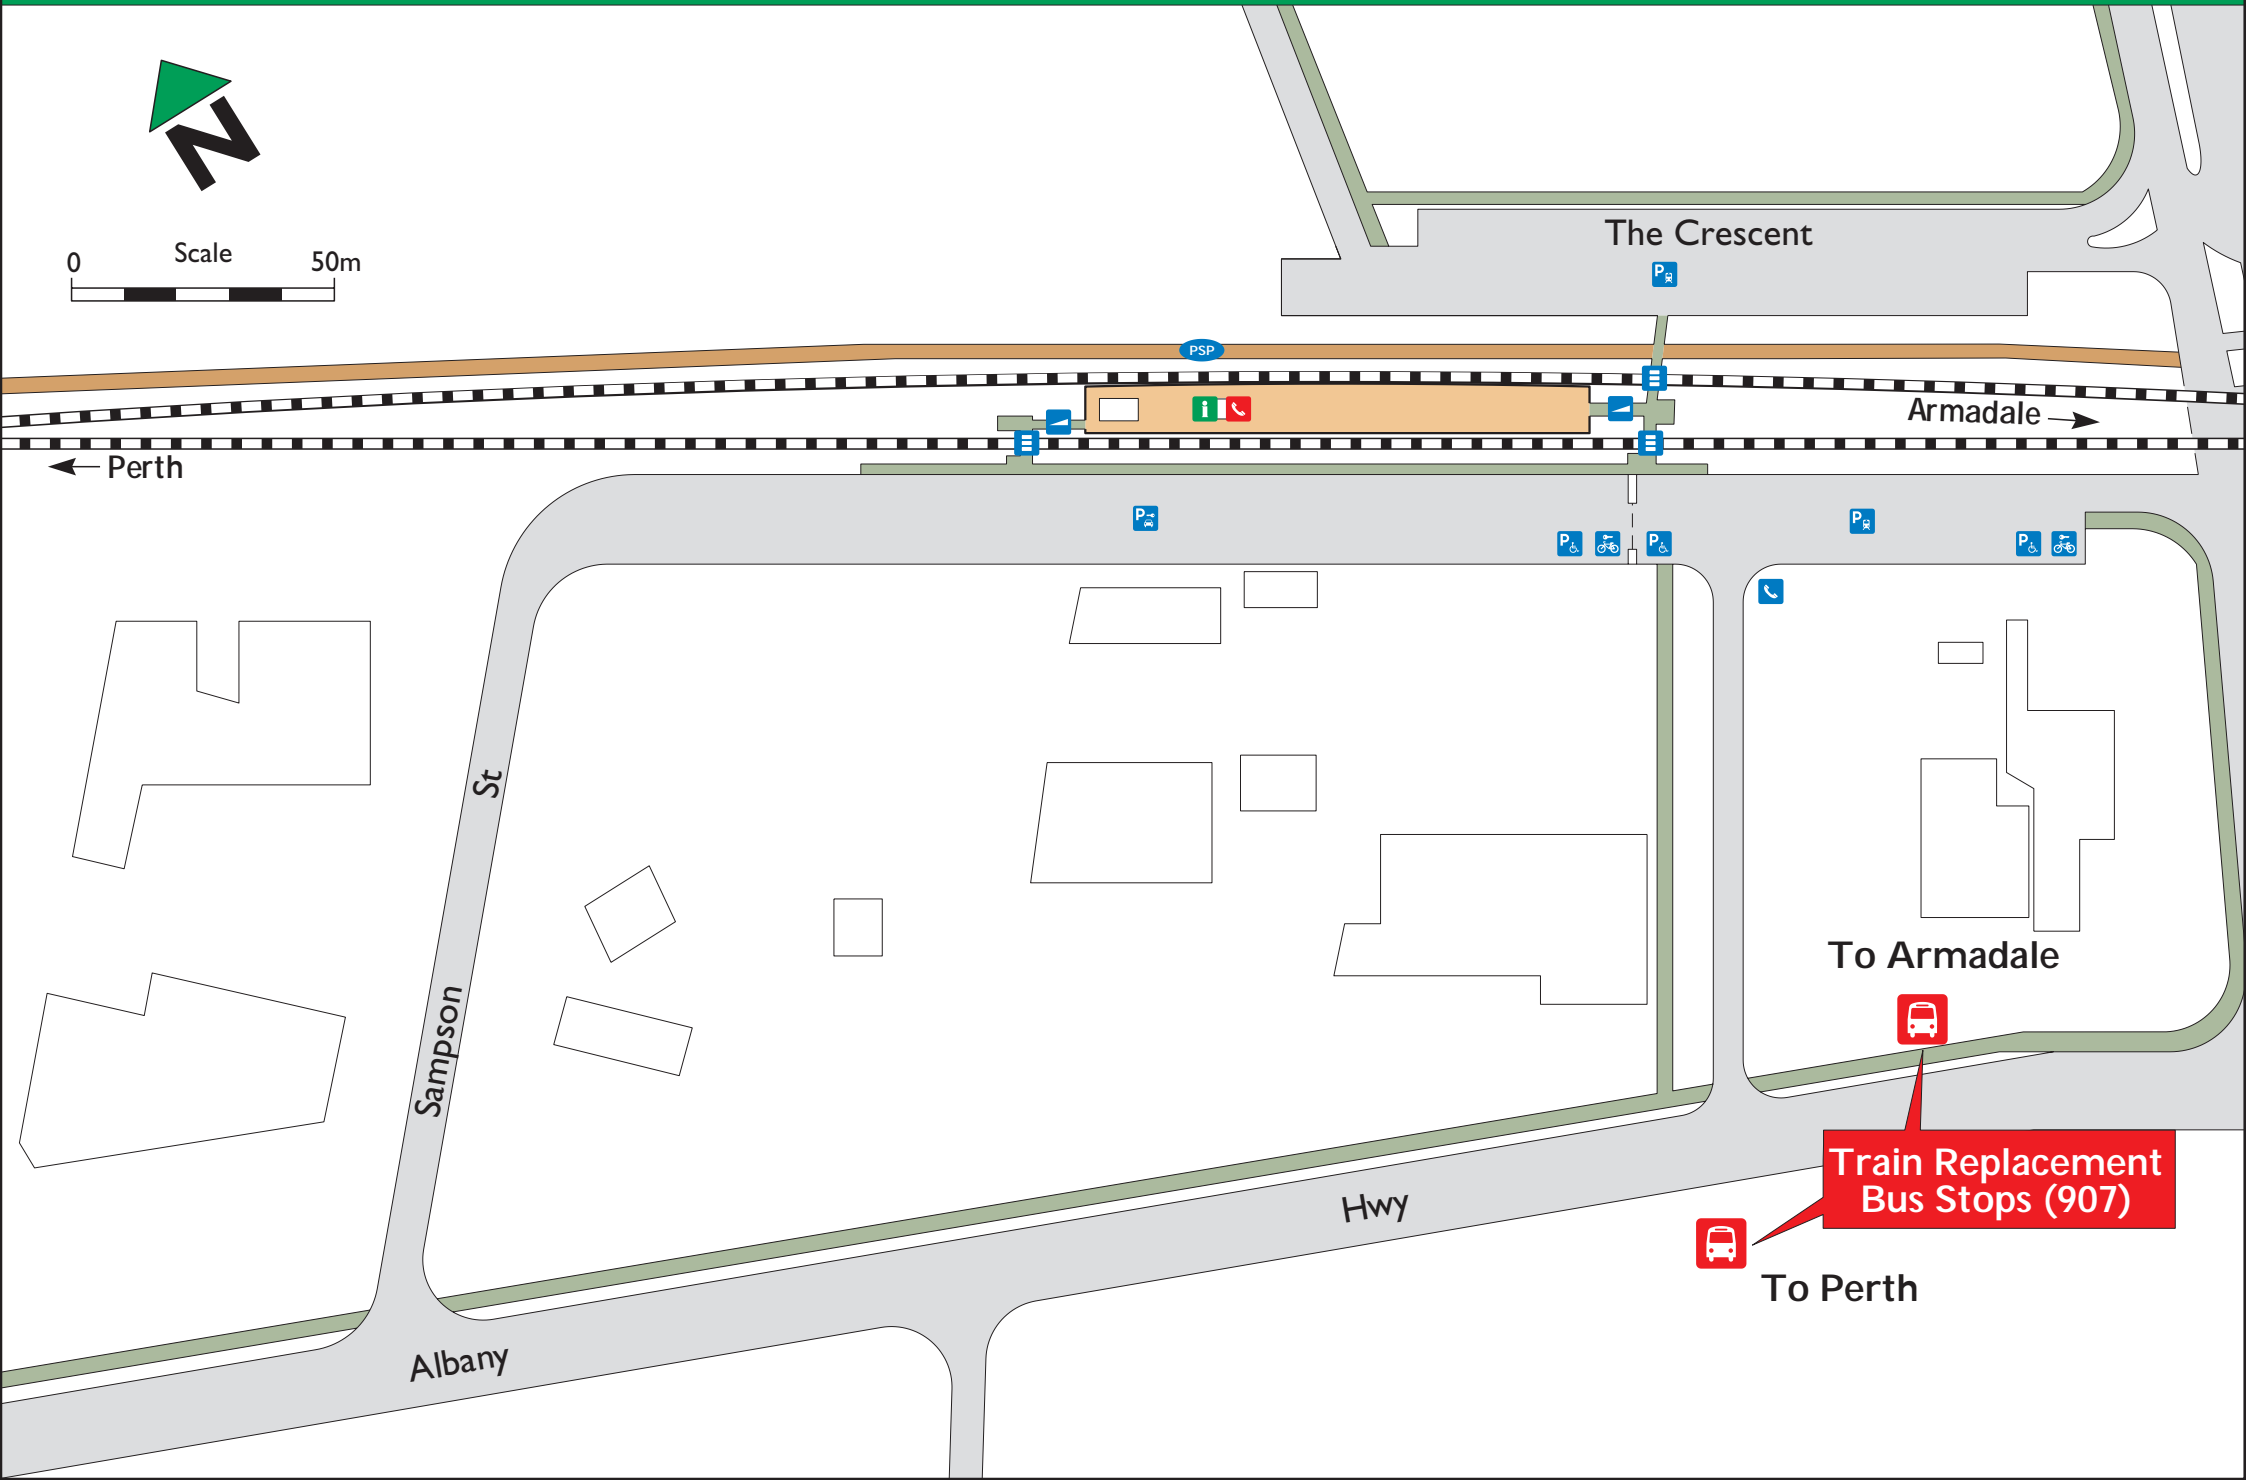

Maddington Station Layout

Scale 0 50m

The Crescent

Armadale →

← Perth

Sampson St

Hwy

Albany

To Armadale

Train Replacement Bus Stops (907)

To Perth