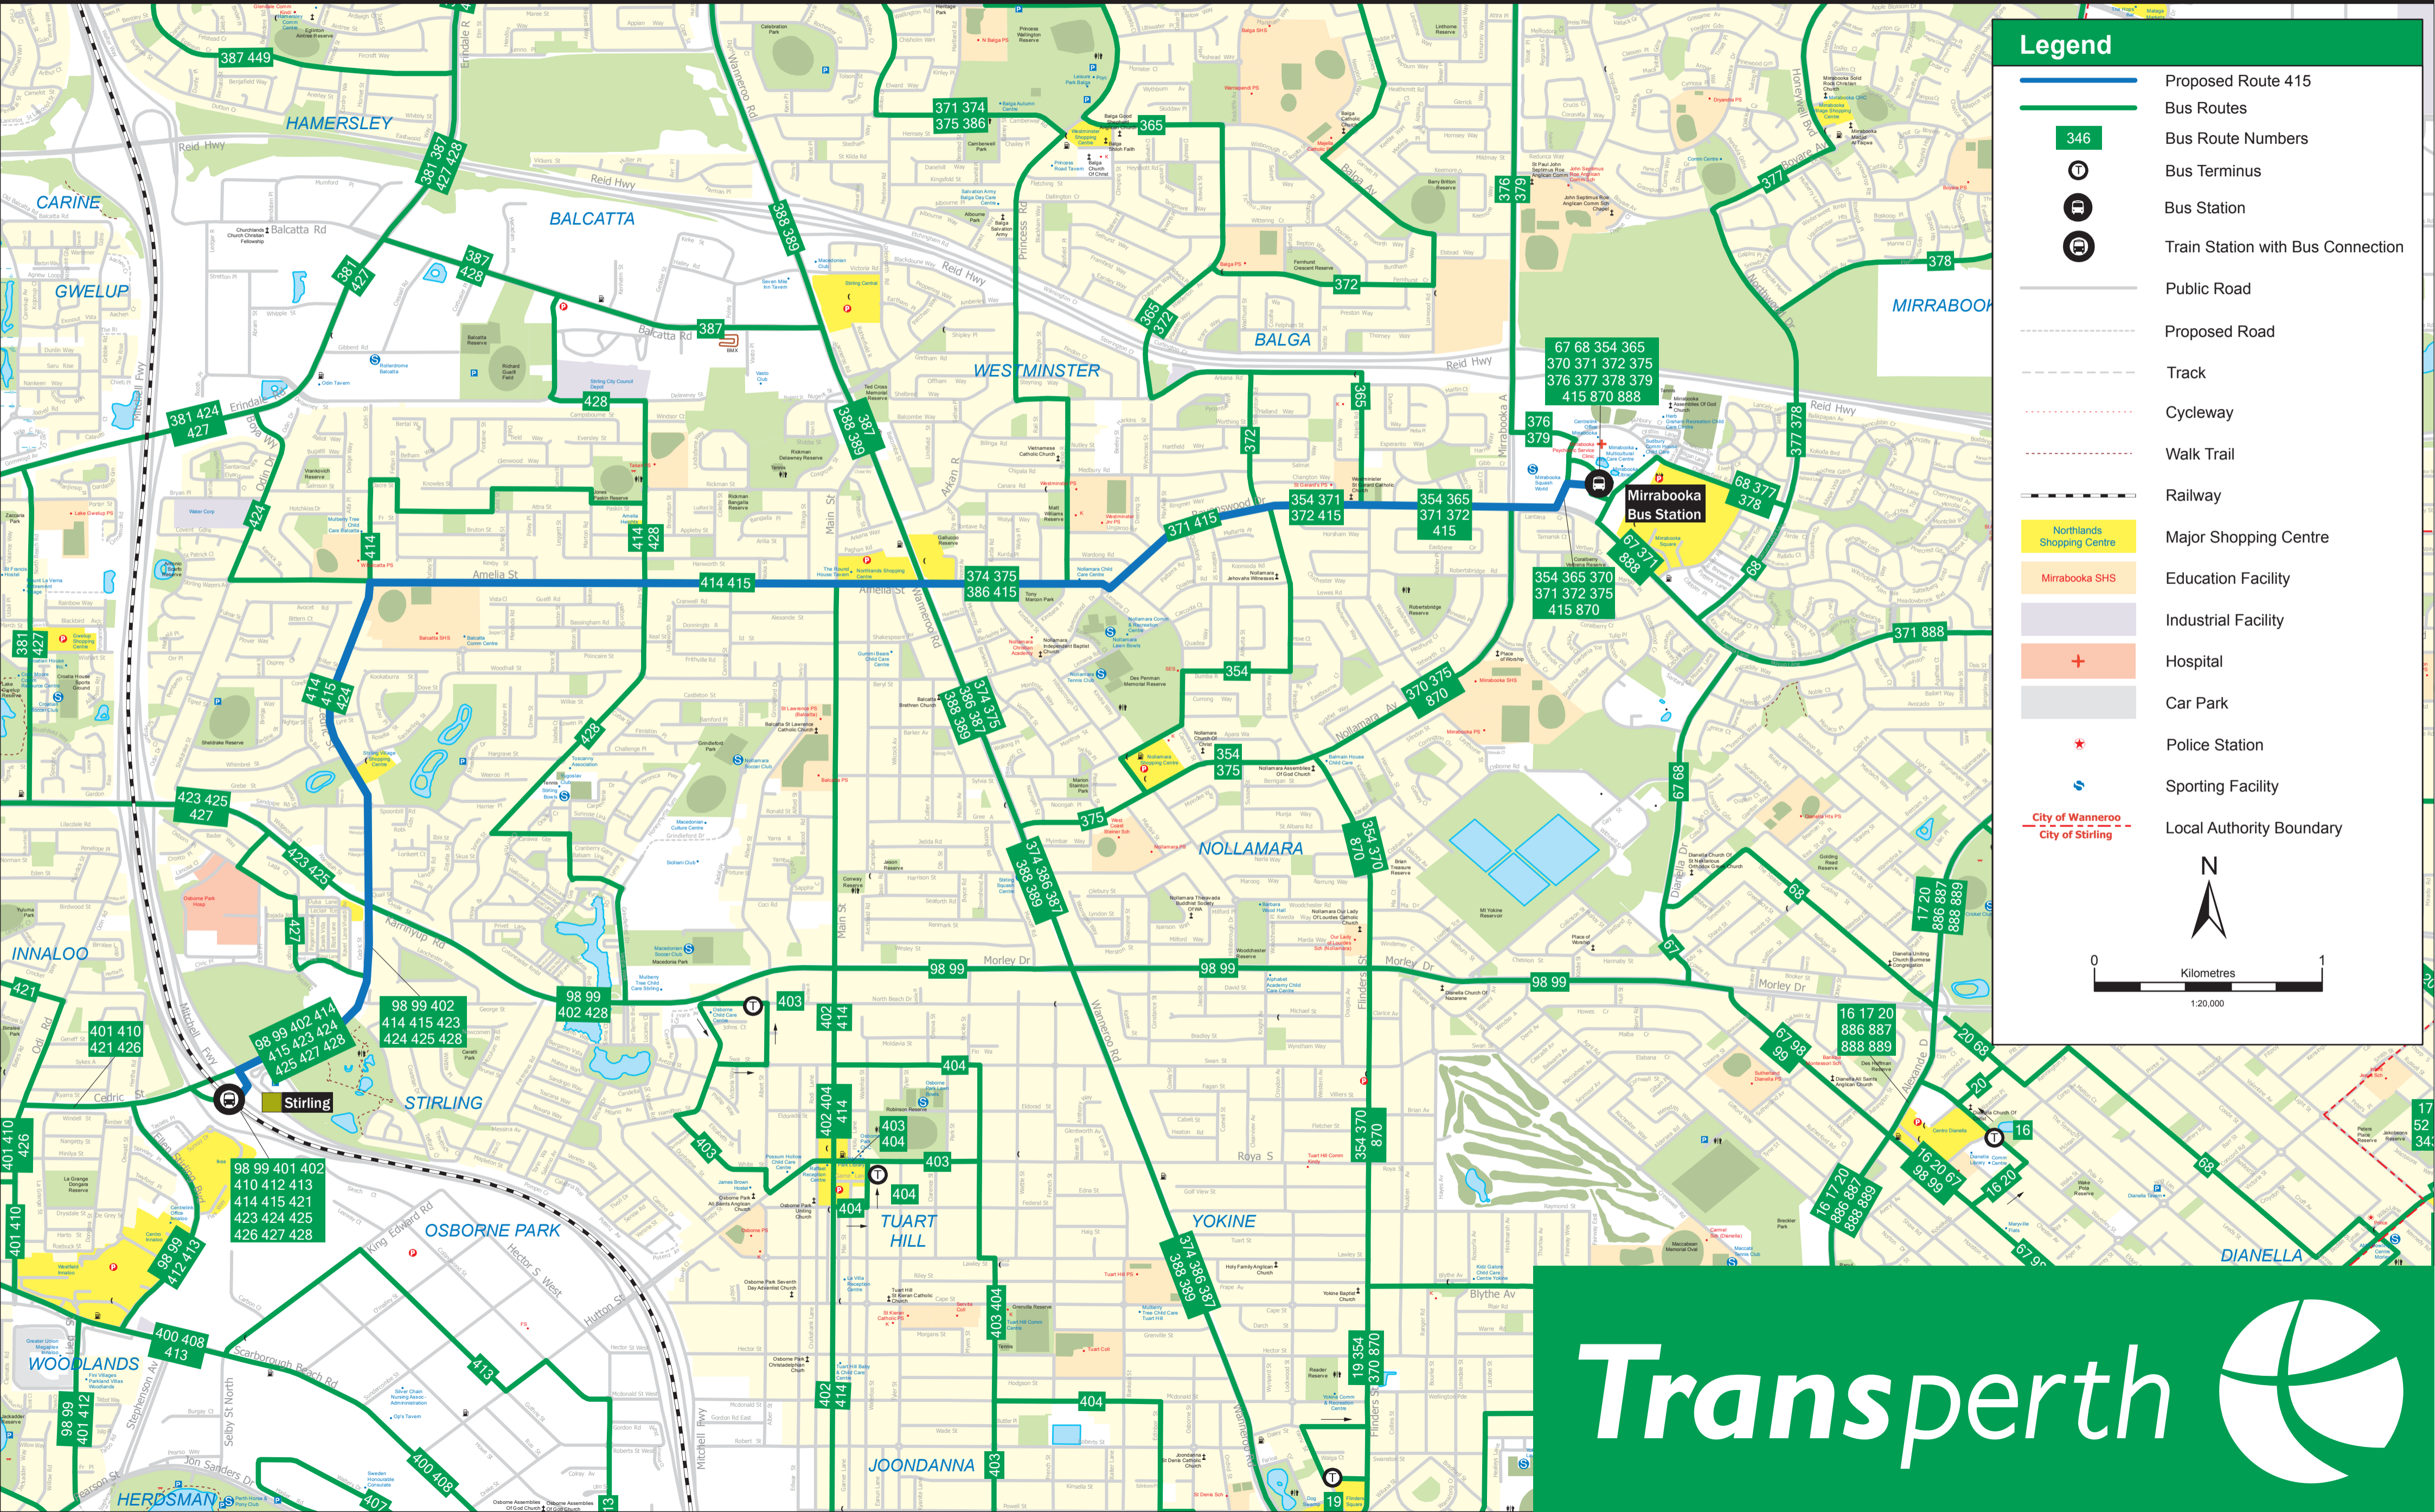

Proposed Route 415 - Stirling Station & Mirrabooka Bus Station

- ### Legend
- Proposed Route 415
 - Bus Routes
 - Bus Route Numbers
 - Bus Terminus
 - Bus Station
 - Train Station with Bus Connection
 - Public Road
 - Proposed Road
 - Track
 - Cycleway
 - Walk Trail
 - Railway
 - Northlands Shopping Centre
 - Mirrabooka SHS
 - Education Facility
 - Industrial Facility
 - Hospital
 - Car Park
 - Police Station
 - Sporting Facility
 - City of Wanneroo
 - City of Stirling