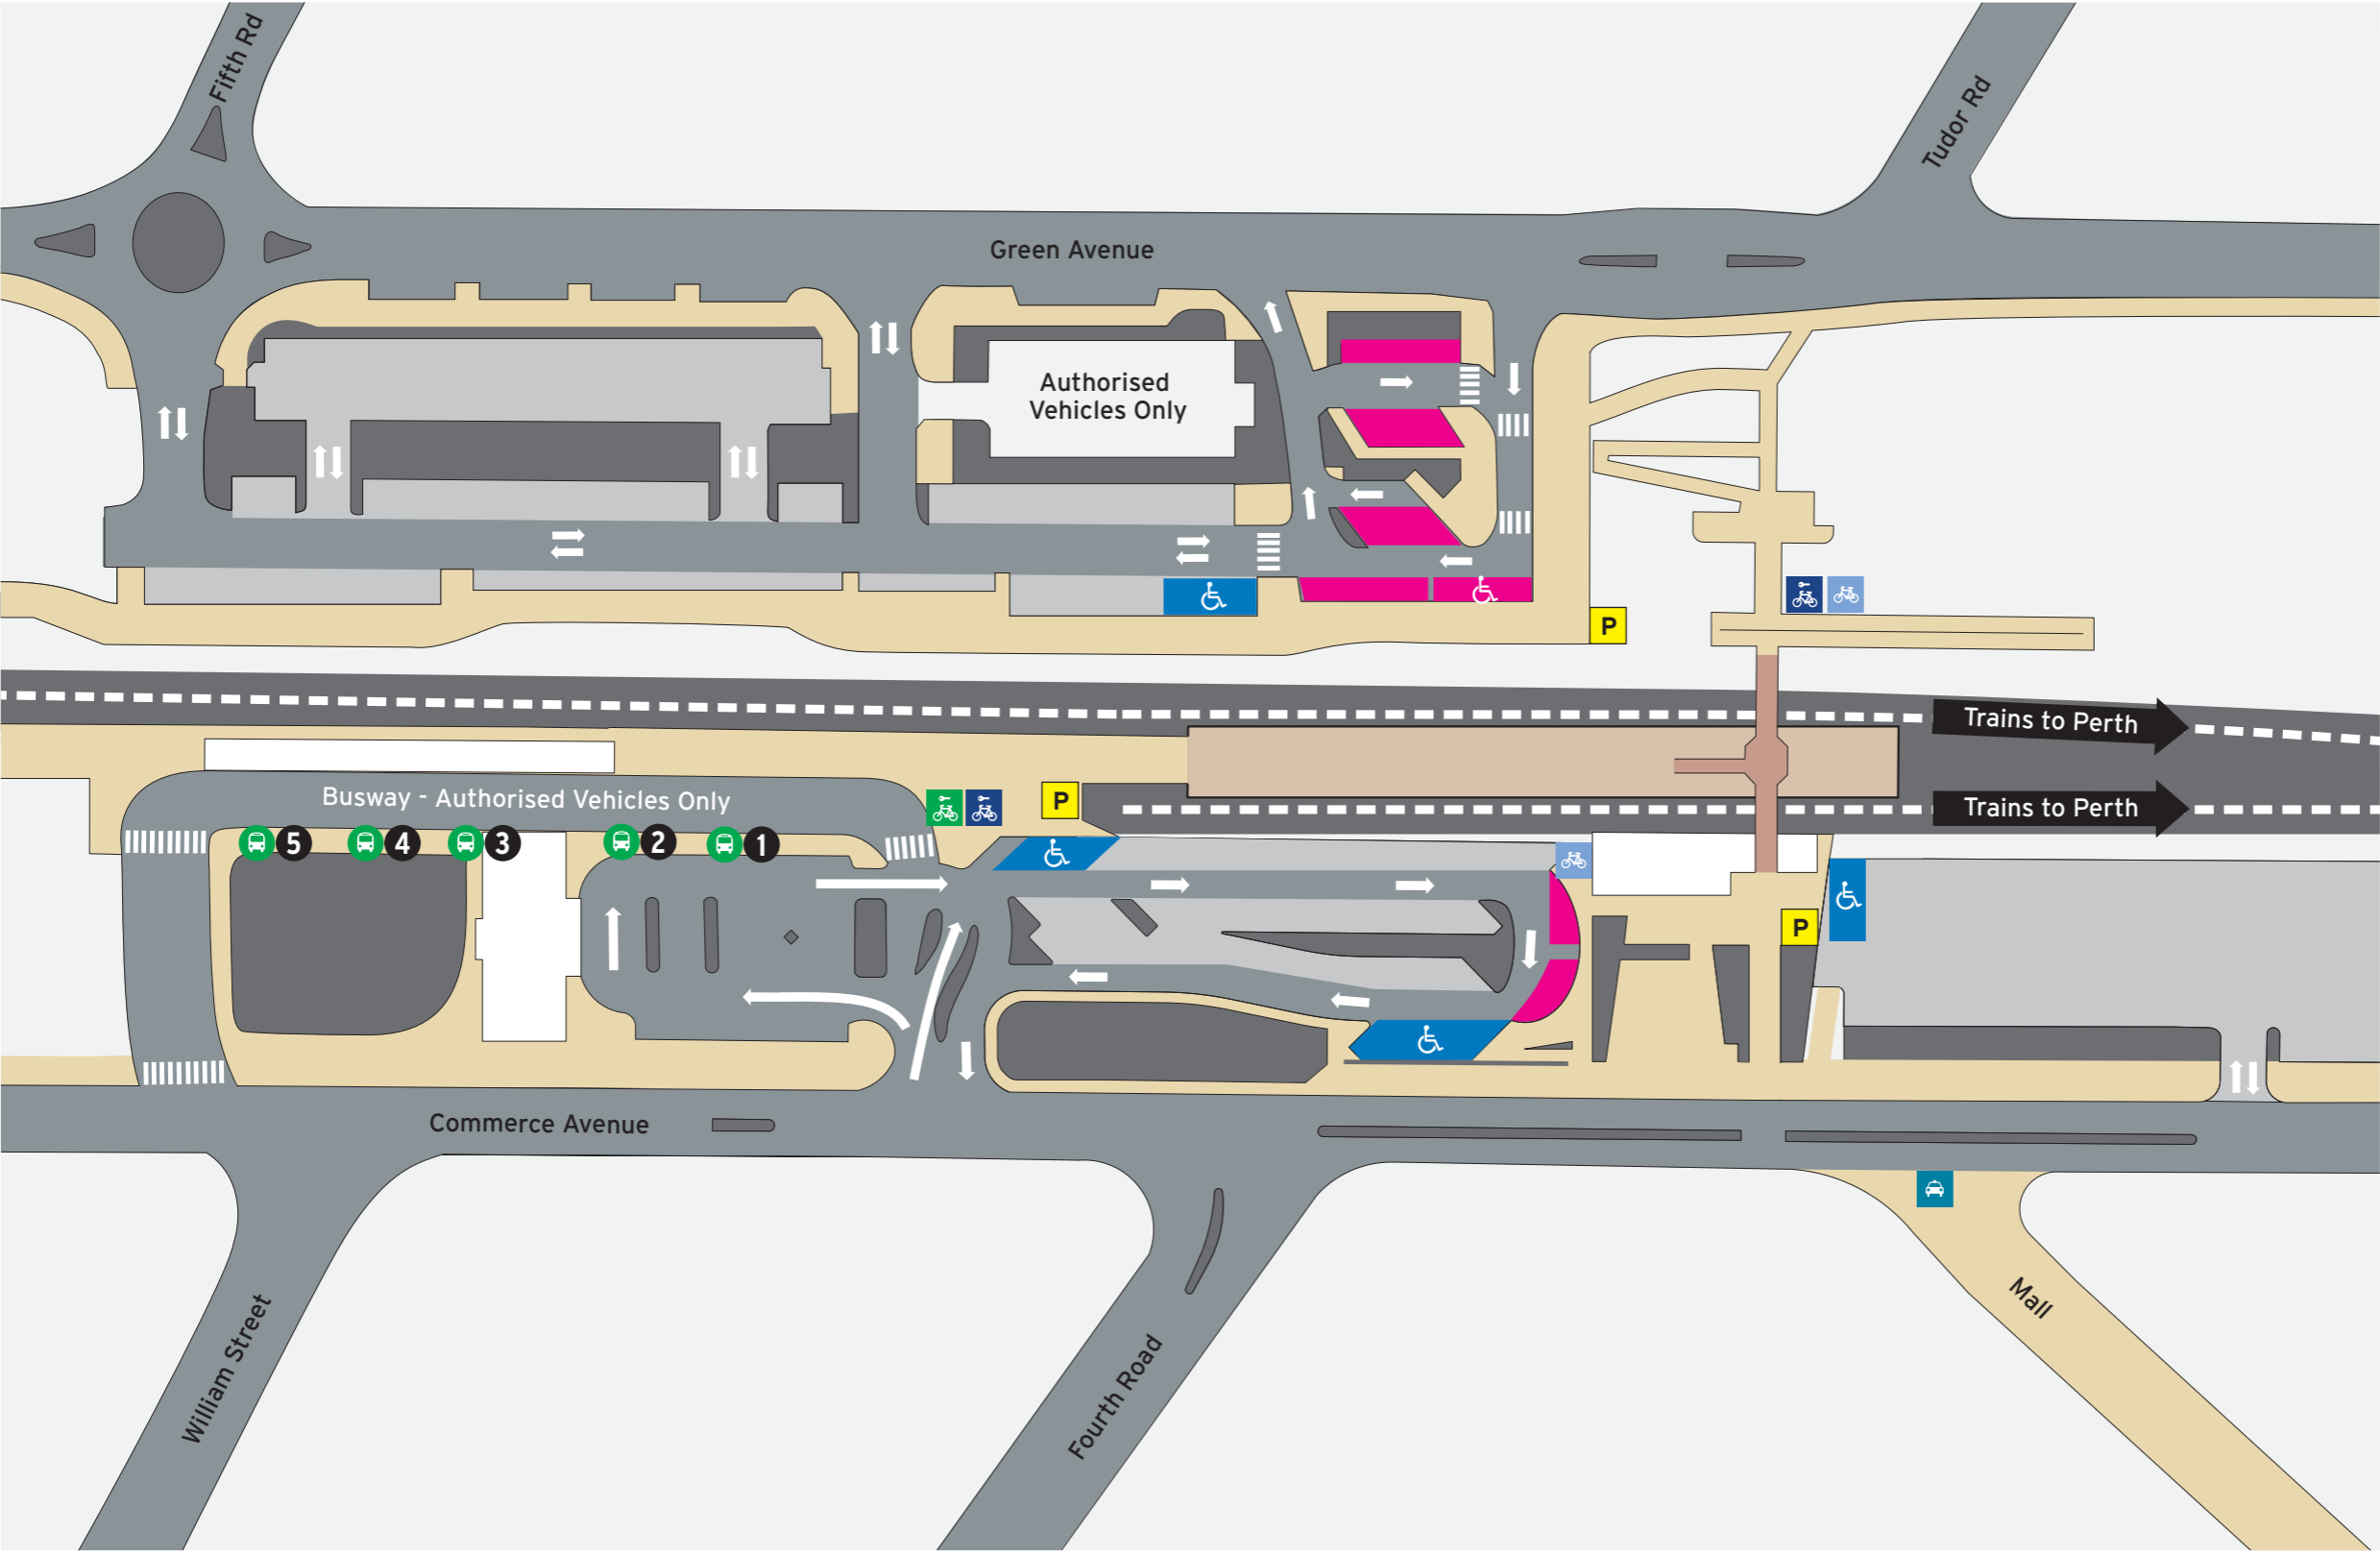

**Bus Stands**

Stand	Route
1	Set Down Train Replacement to Perth 907 Transwa
2	243, 245
3	244, 250, 519
4	251, 252, 253, 254 686 to Crown Casino
5	220, 249 School Specials

**Legend**

<p>North Point</p>	<p>Scale</p>	All access	Lift	Ticket Barrier	Platforms	Road
		Pedestrian access	Stairs	Bus Stand	Pathways	Non-Accessible Area
		Pedestrian Crossing Lights			Ramp & Concourse	Transperth Parking

**P Parking Information**

**When to pay**

**Operating Times**  
 Monday-Friday Fee applies  
 Saturday No charge  
 Sunday or Public Holiday No charge\*  
 \*Unless vehicle is parked overnight

\$2.00 per 24hr period or part there of applies.

This parking charge applies to all vehicles.

For more information on parking your vehicle visit [transperth.wa.gov.au](http://transperth.wa.gov.au)

**Legend**

		Bike U-rails	Bus Stand	Platforms	Road	Short Term Parking
North Point	Scale	Bike Shelter	Taxi	Pathways	Non-Accessible Area	ACROD parking
		Bike Lockers		Ramp & Concourse	Transperth Parking	SmartParker Machine