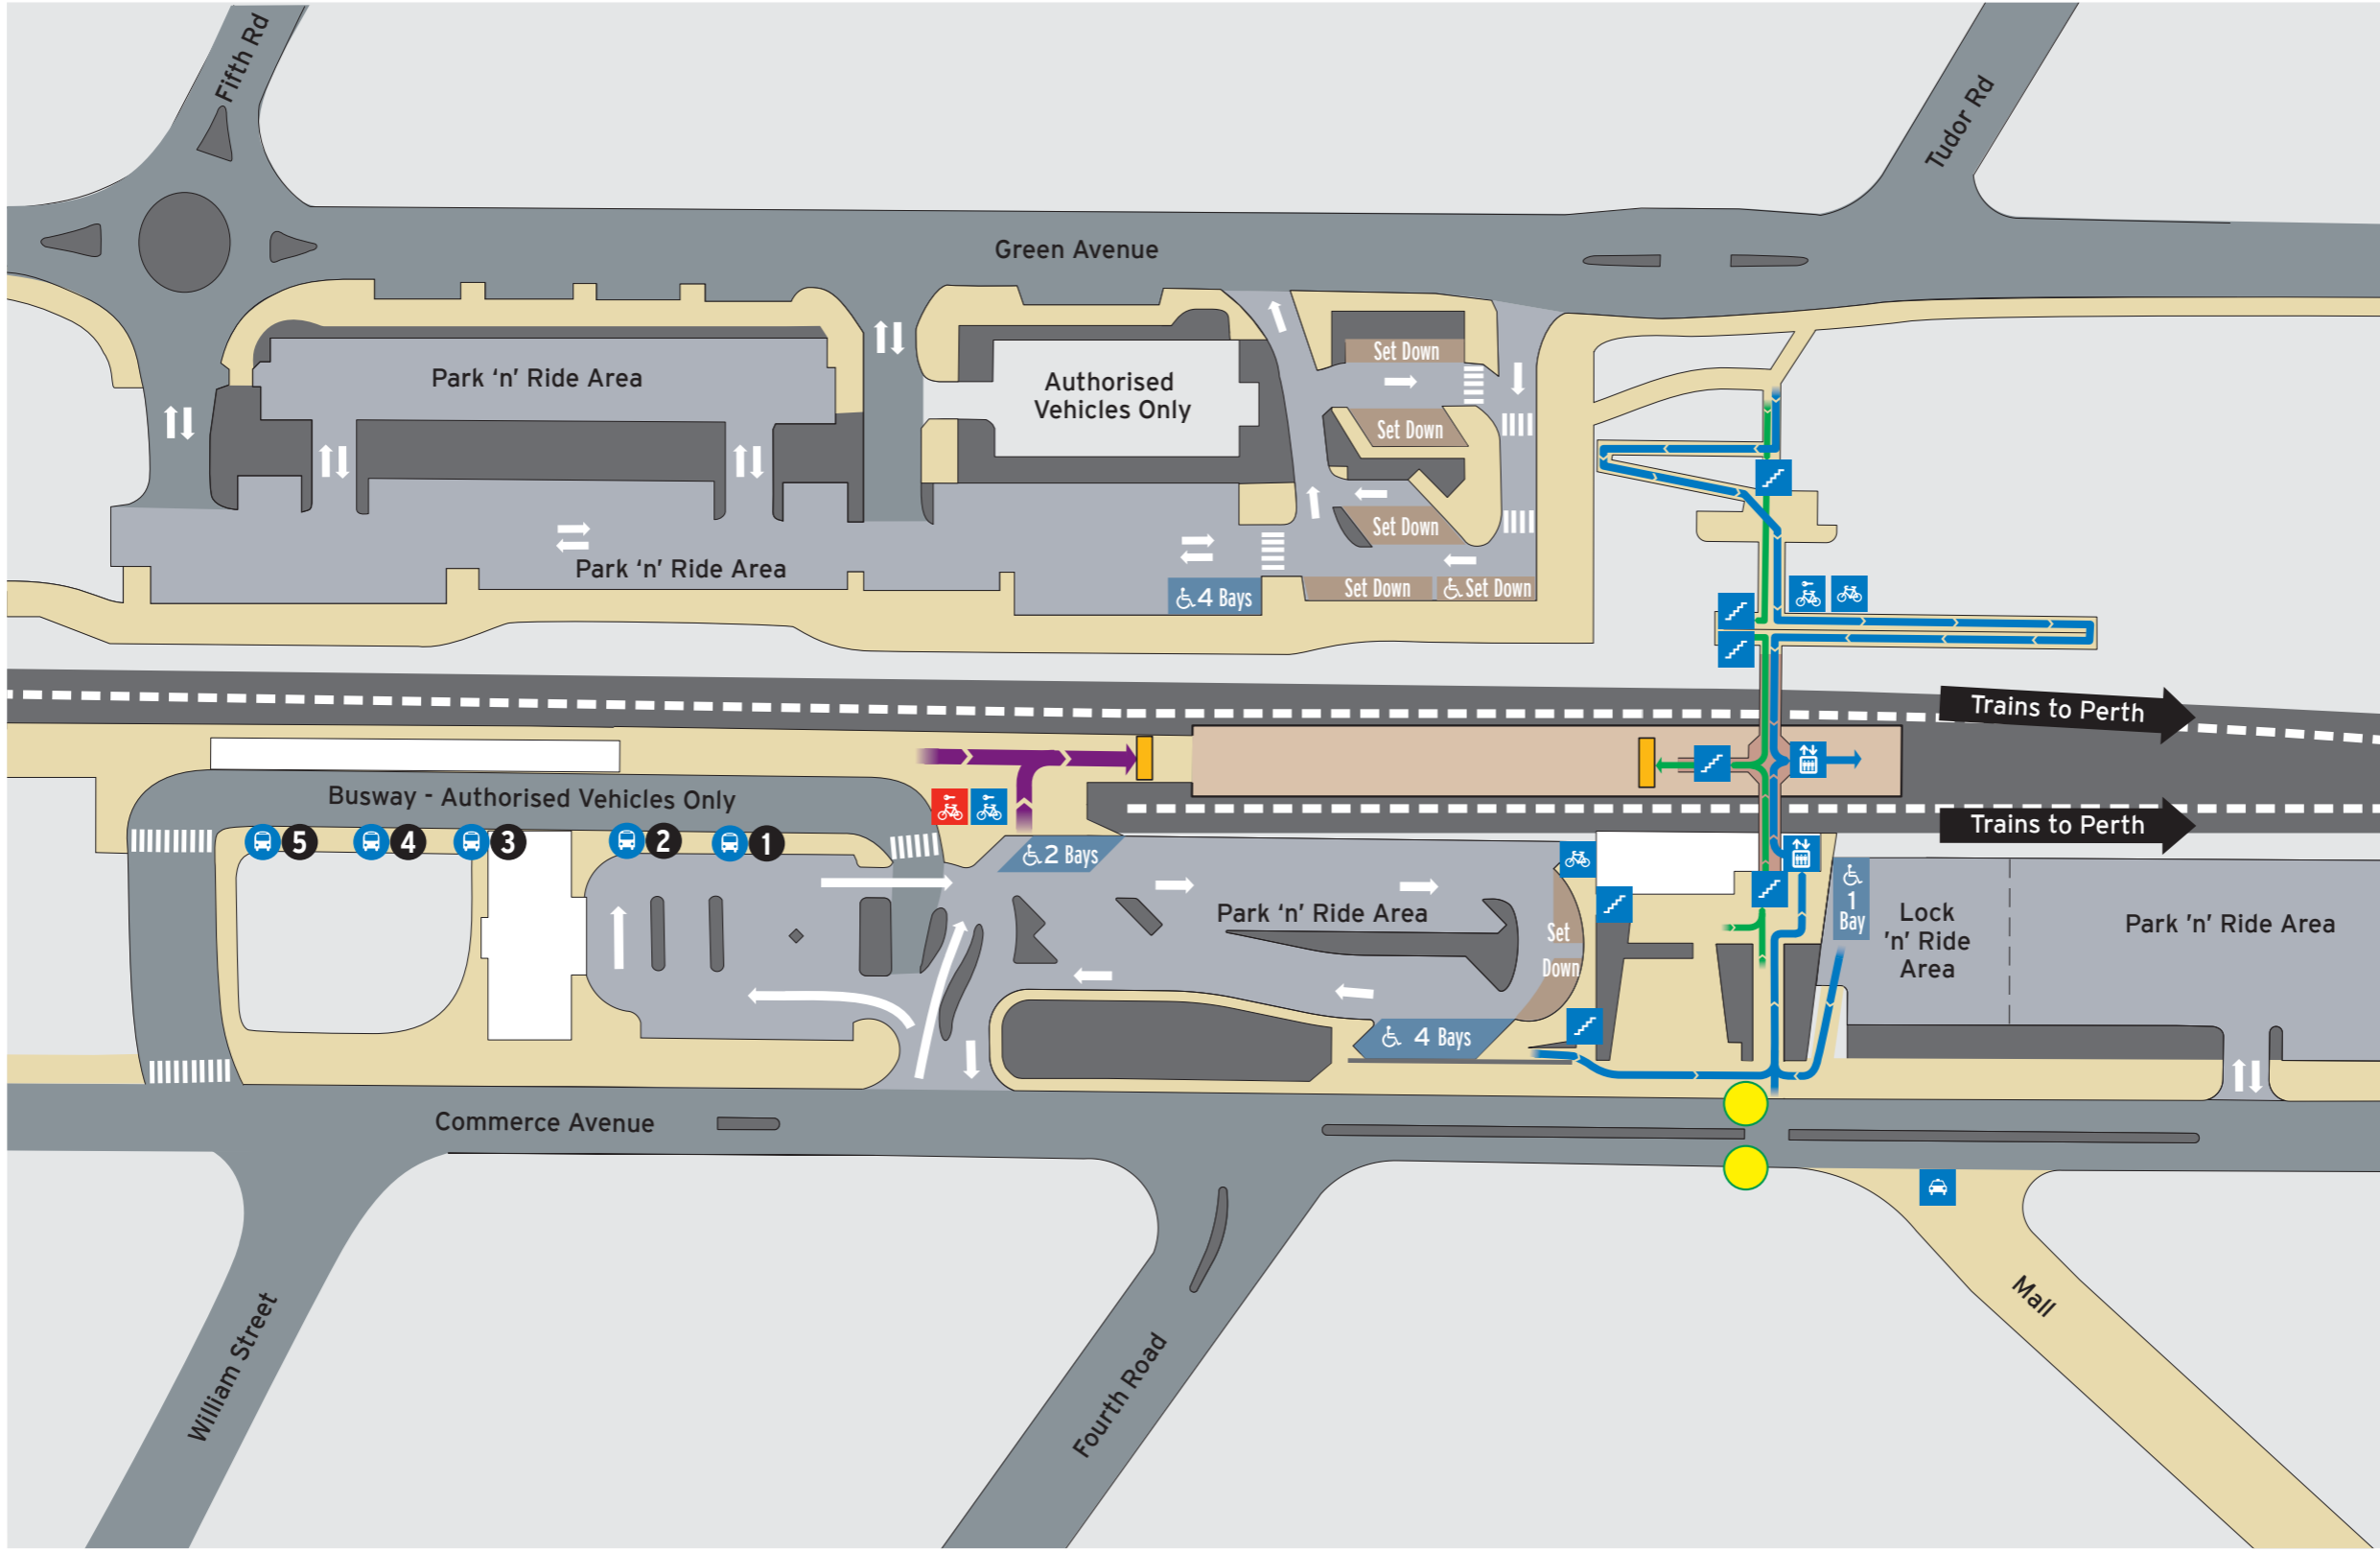

Armadale Station - Access Map

Current as at 6/11/2011

Bus Stands

Stand	Route
1	Train Replacement to Perth 907
2	243, 245
3	244, 250, 519
4	251, 252, 253 School Specials
5	220, 249

Legend

		All access	Bike U-rails	Lift	Ticket Barrier	Platforms	Road	Set down parking bays
North Point	Scale	Accessible pathway	Lock 'n' Ride	Stairs	Bus Stand	Pathways	Non-Accessible Area	Disabled parking bays only
		Pedestrian access	Bike Lockers	Taxi	Pedestrian Crossing Lights	Ramp & Concourse	Parking Area	