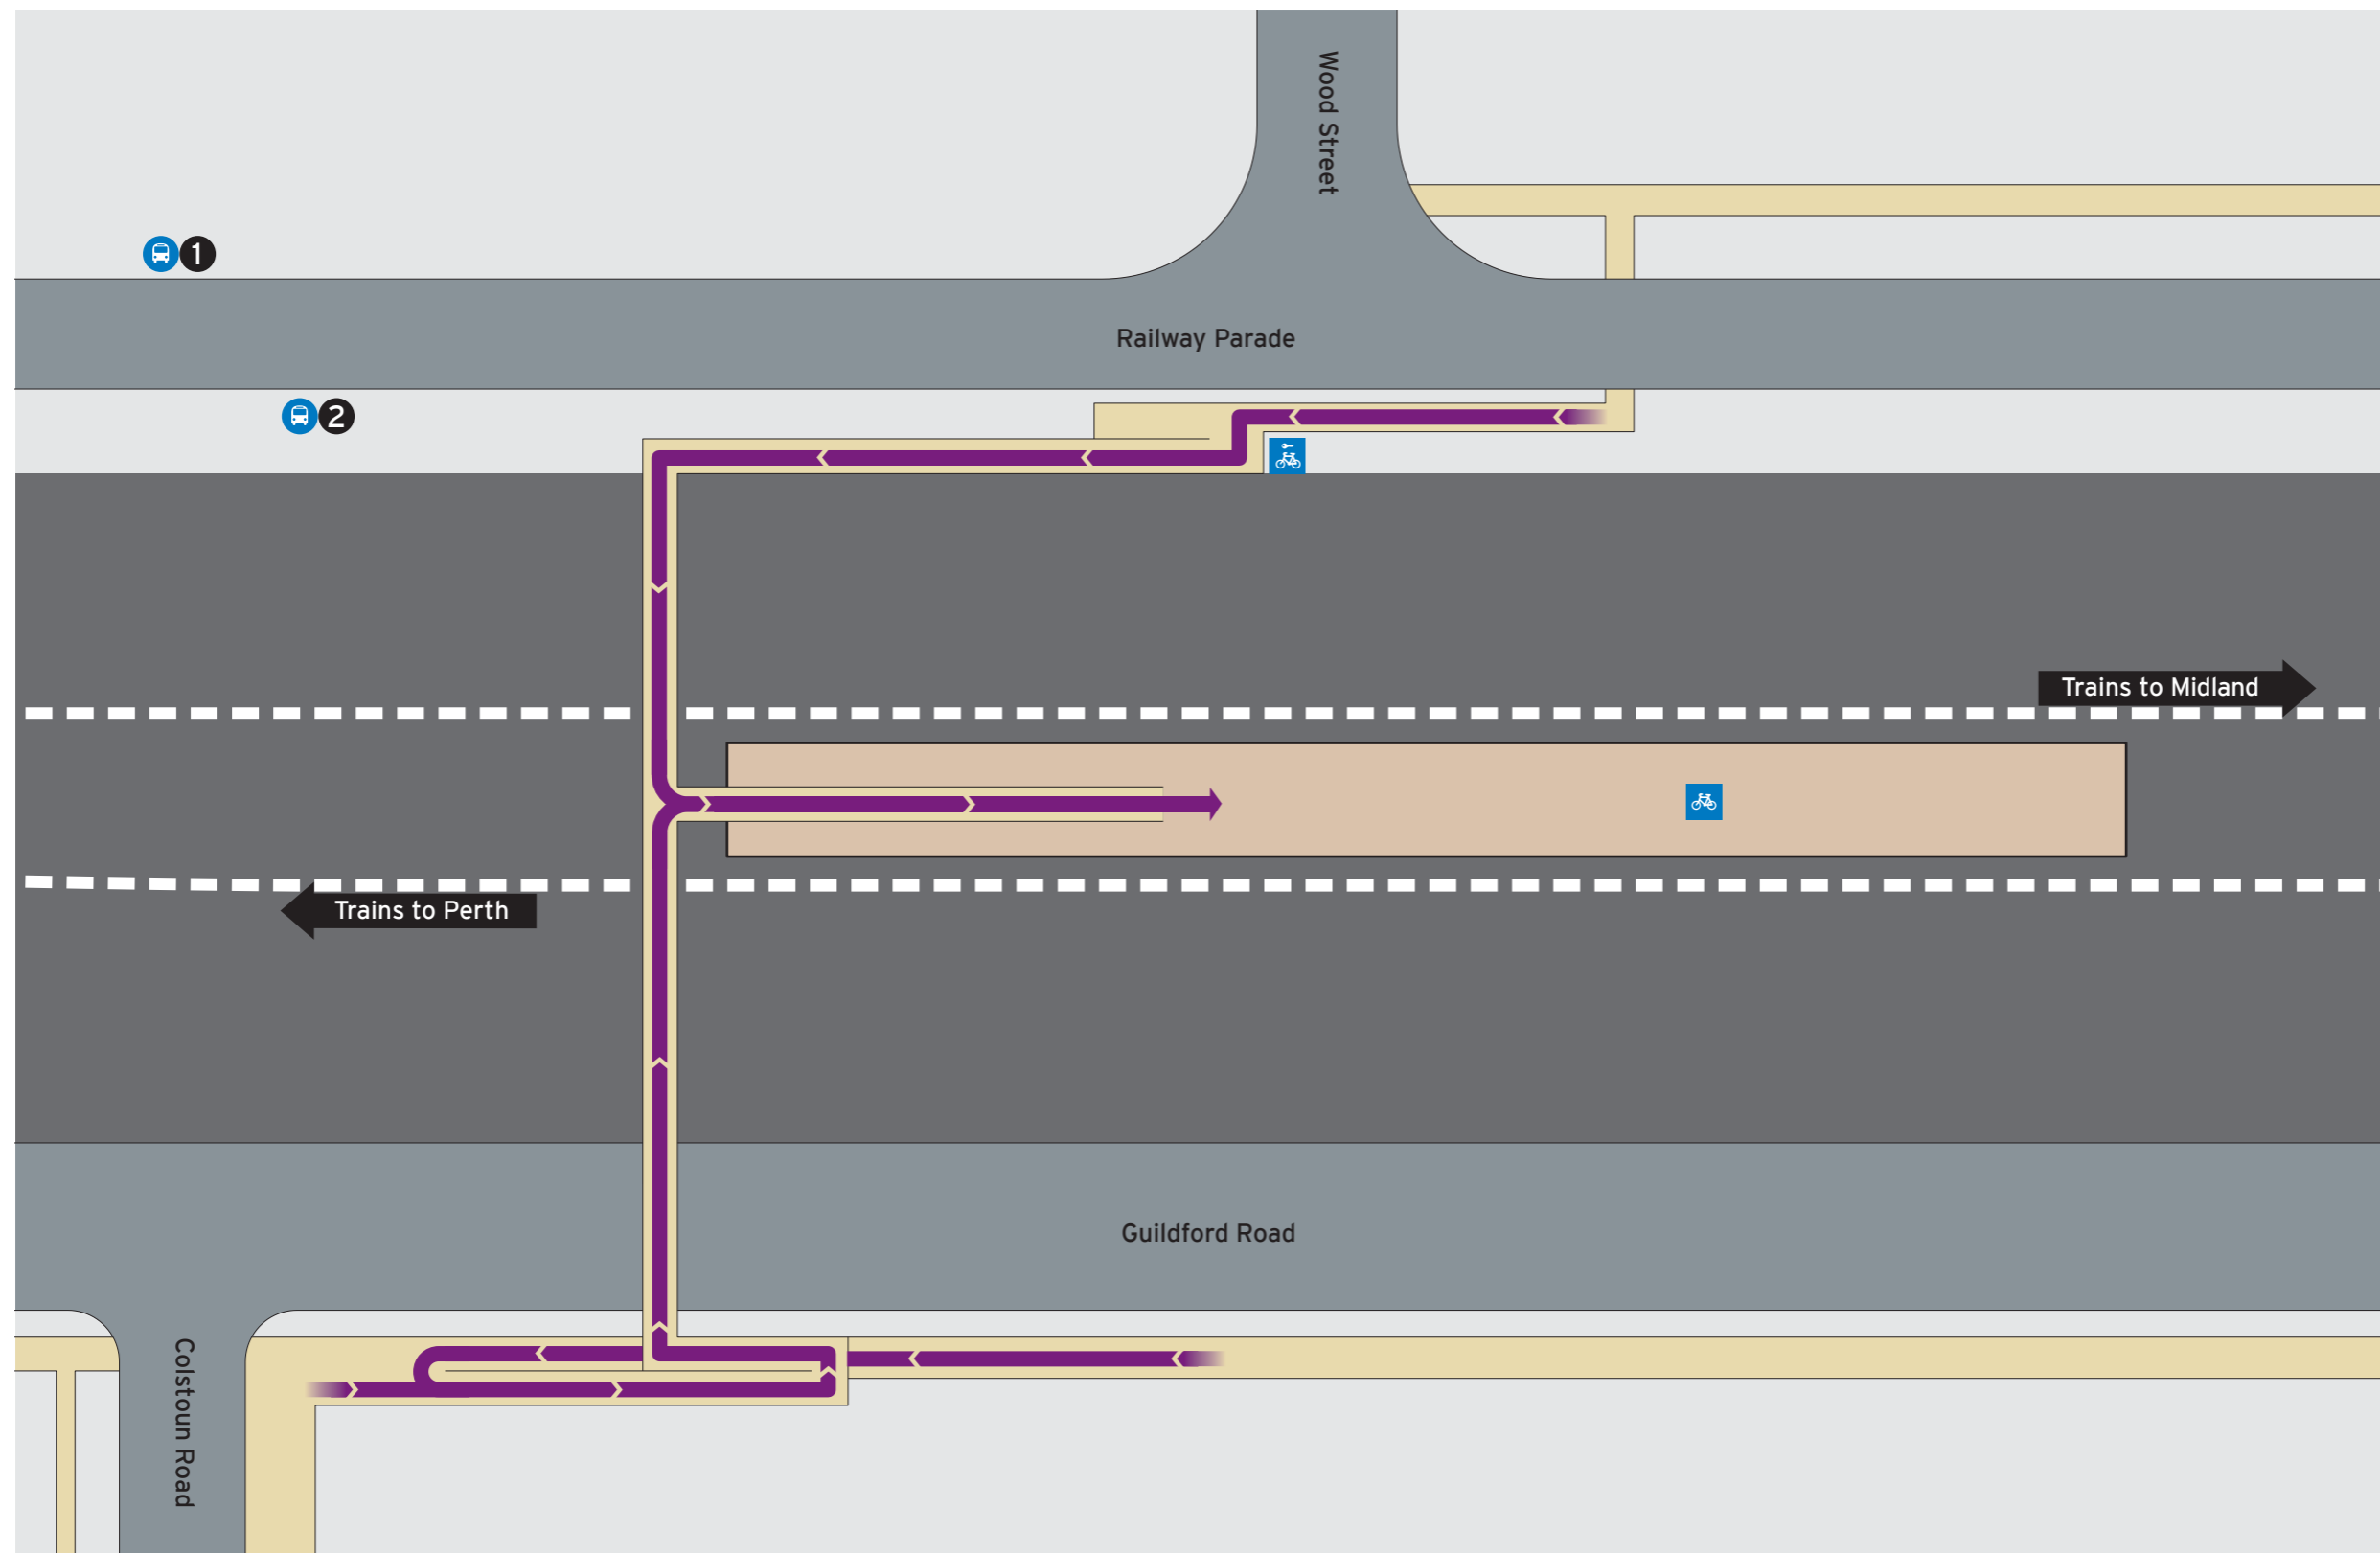

Ashfield Station - Access Map

Current as at 6/11/2011

Bus Stands

Stand	Route
1	Train Replacement to Midland 905
2	Train Replacement to Perth 905

Legend

		All access	Bike Lockers	Platforms	Road
North Point	Scale	Bus Stand	Bike U-rails	Pathways	Non-Accessible Area