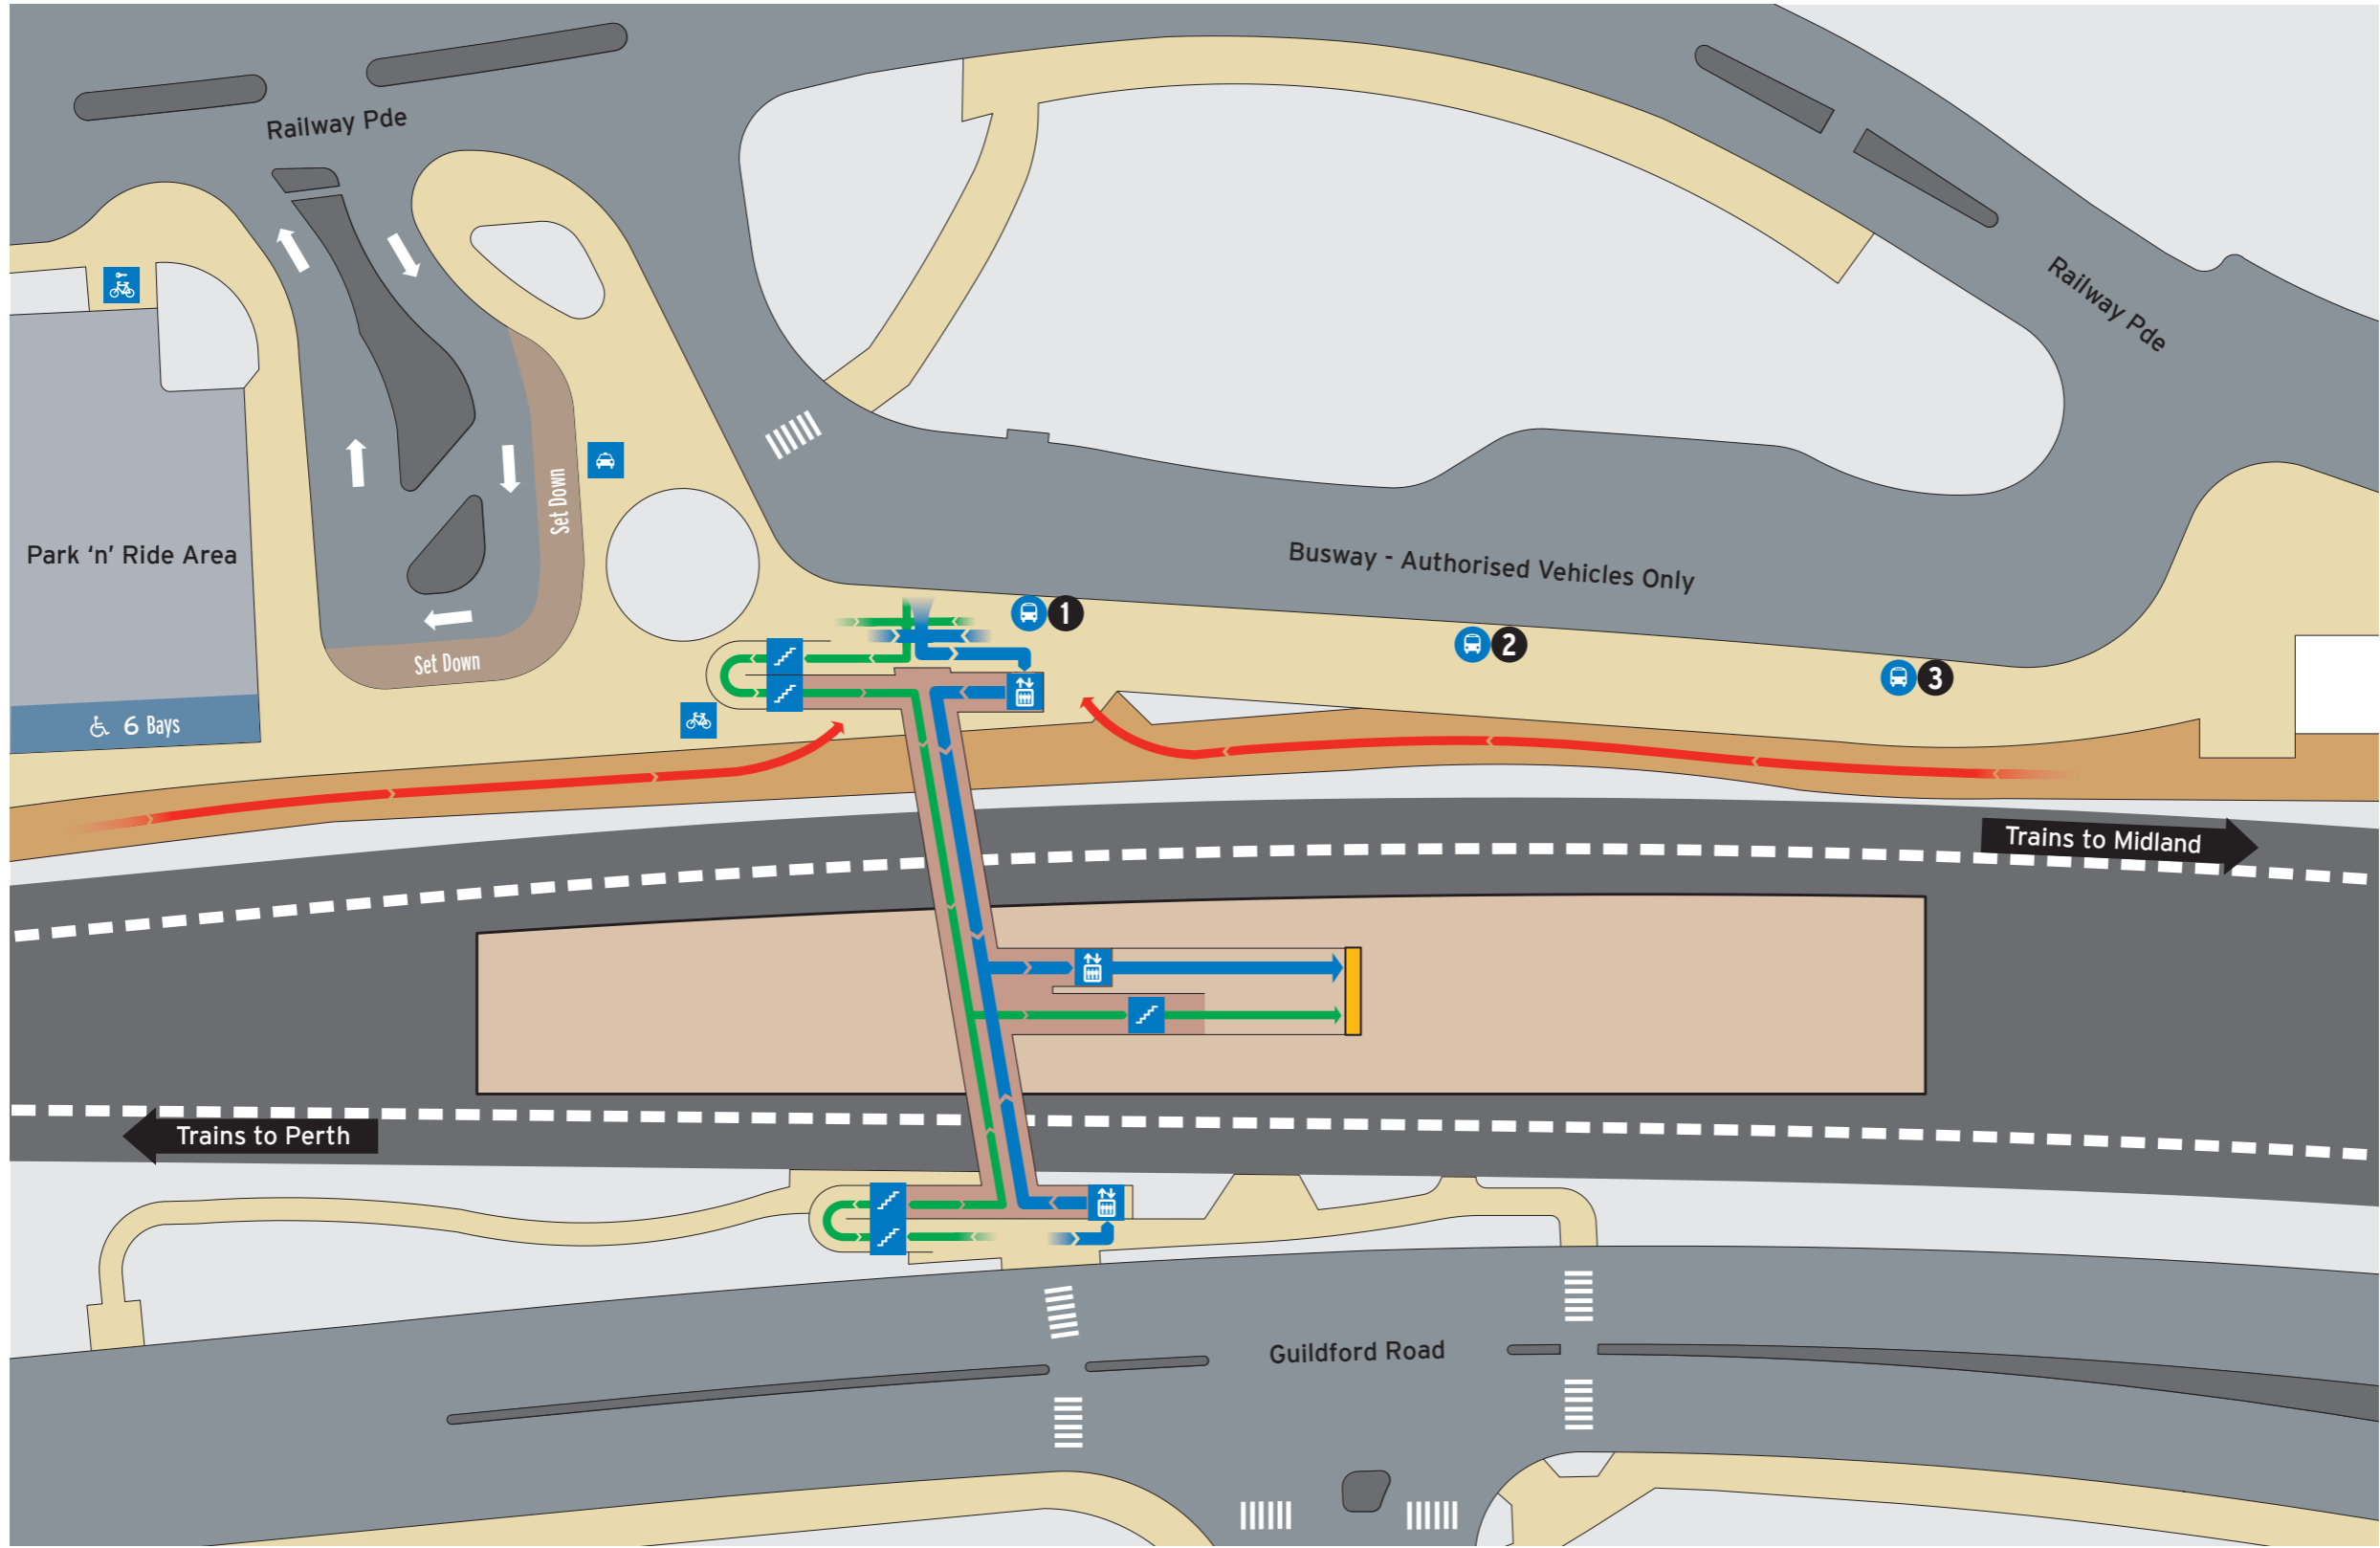

# Bassendean Station - Access Map

Current as at 6/11/2011

## Bus Stands

Stand	Route
1	Train Replacement to Midland 905 341, 342, 955 to Morley Stn
2	340, 341, 342
3	Train Replacement to Perth 905 955, 956 to Ellenbrook

## Legend

		Accessible pathway	Bike U-rails	Lift	Bus Stand	Platforms	Principal Shared Path	Parking Area
North Point	Scale	Pedestrian access	Taxi	Escalator	Ticket Barrier	Pathways	Road	Set down parking bays
		Bicycle access	Bike Lockers	Stairs		Ramp & Concourse	Non-Accessible Area	Disabled parking bays only