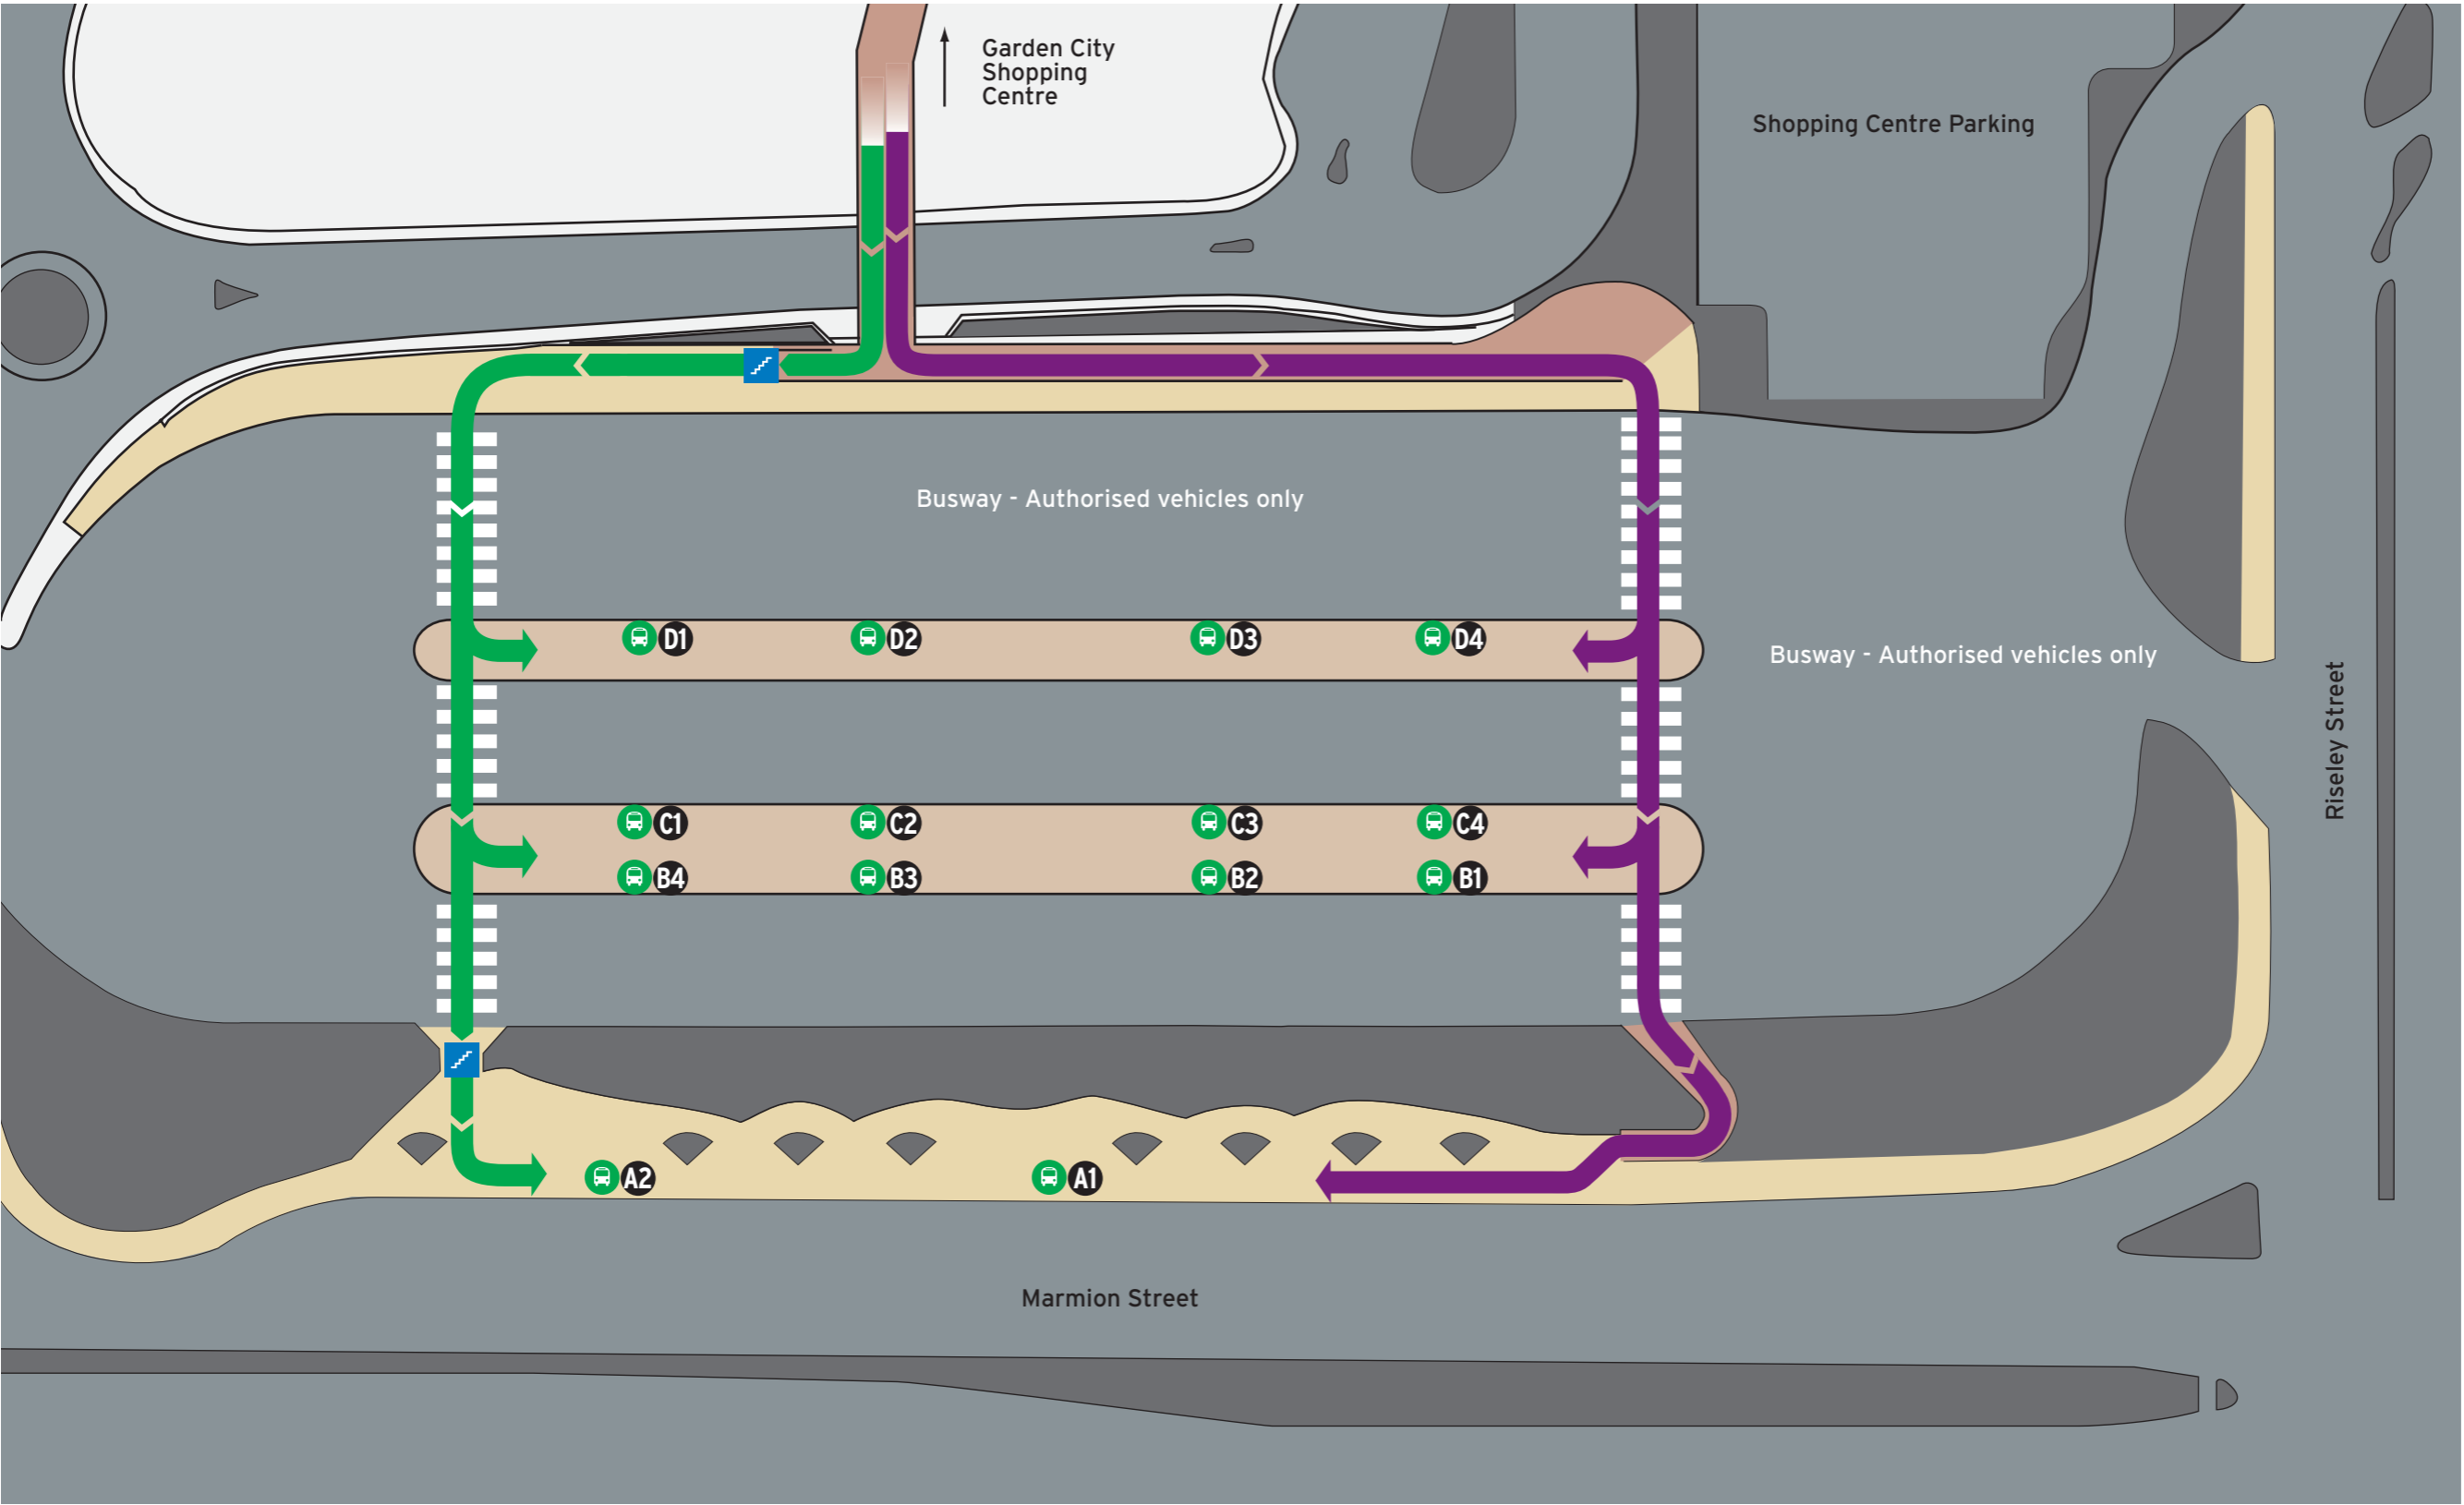

Booragoon Bus Station - Access Map

Current as at 06/04/2018

Bus Stands

Stand	Route
A1	114, 115 Perth 150, 160 East Perth
A2	501 Bull Creek Station
B1	500 Bull Creek Station
B2	510 Murdoch Station
B3	School Specials
B4	688 To Crown Casino
C1	115 Hamilton Hill
C2	114 Munster
C3	160 Fremantle Station
C4	501 Fremantle Station
D1	115 Perth
D2	658 to Optus Stadium Set Down
D3	150 East Perth
D4	Set Down

Legend

North Point	Scale	Pedestrian access	Bus Stand	Pathways			