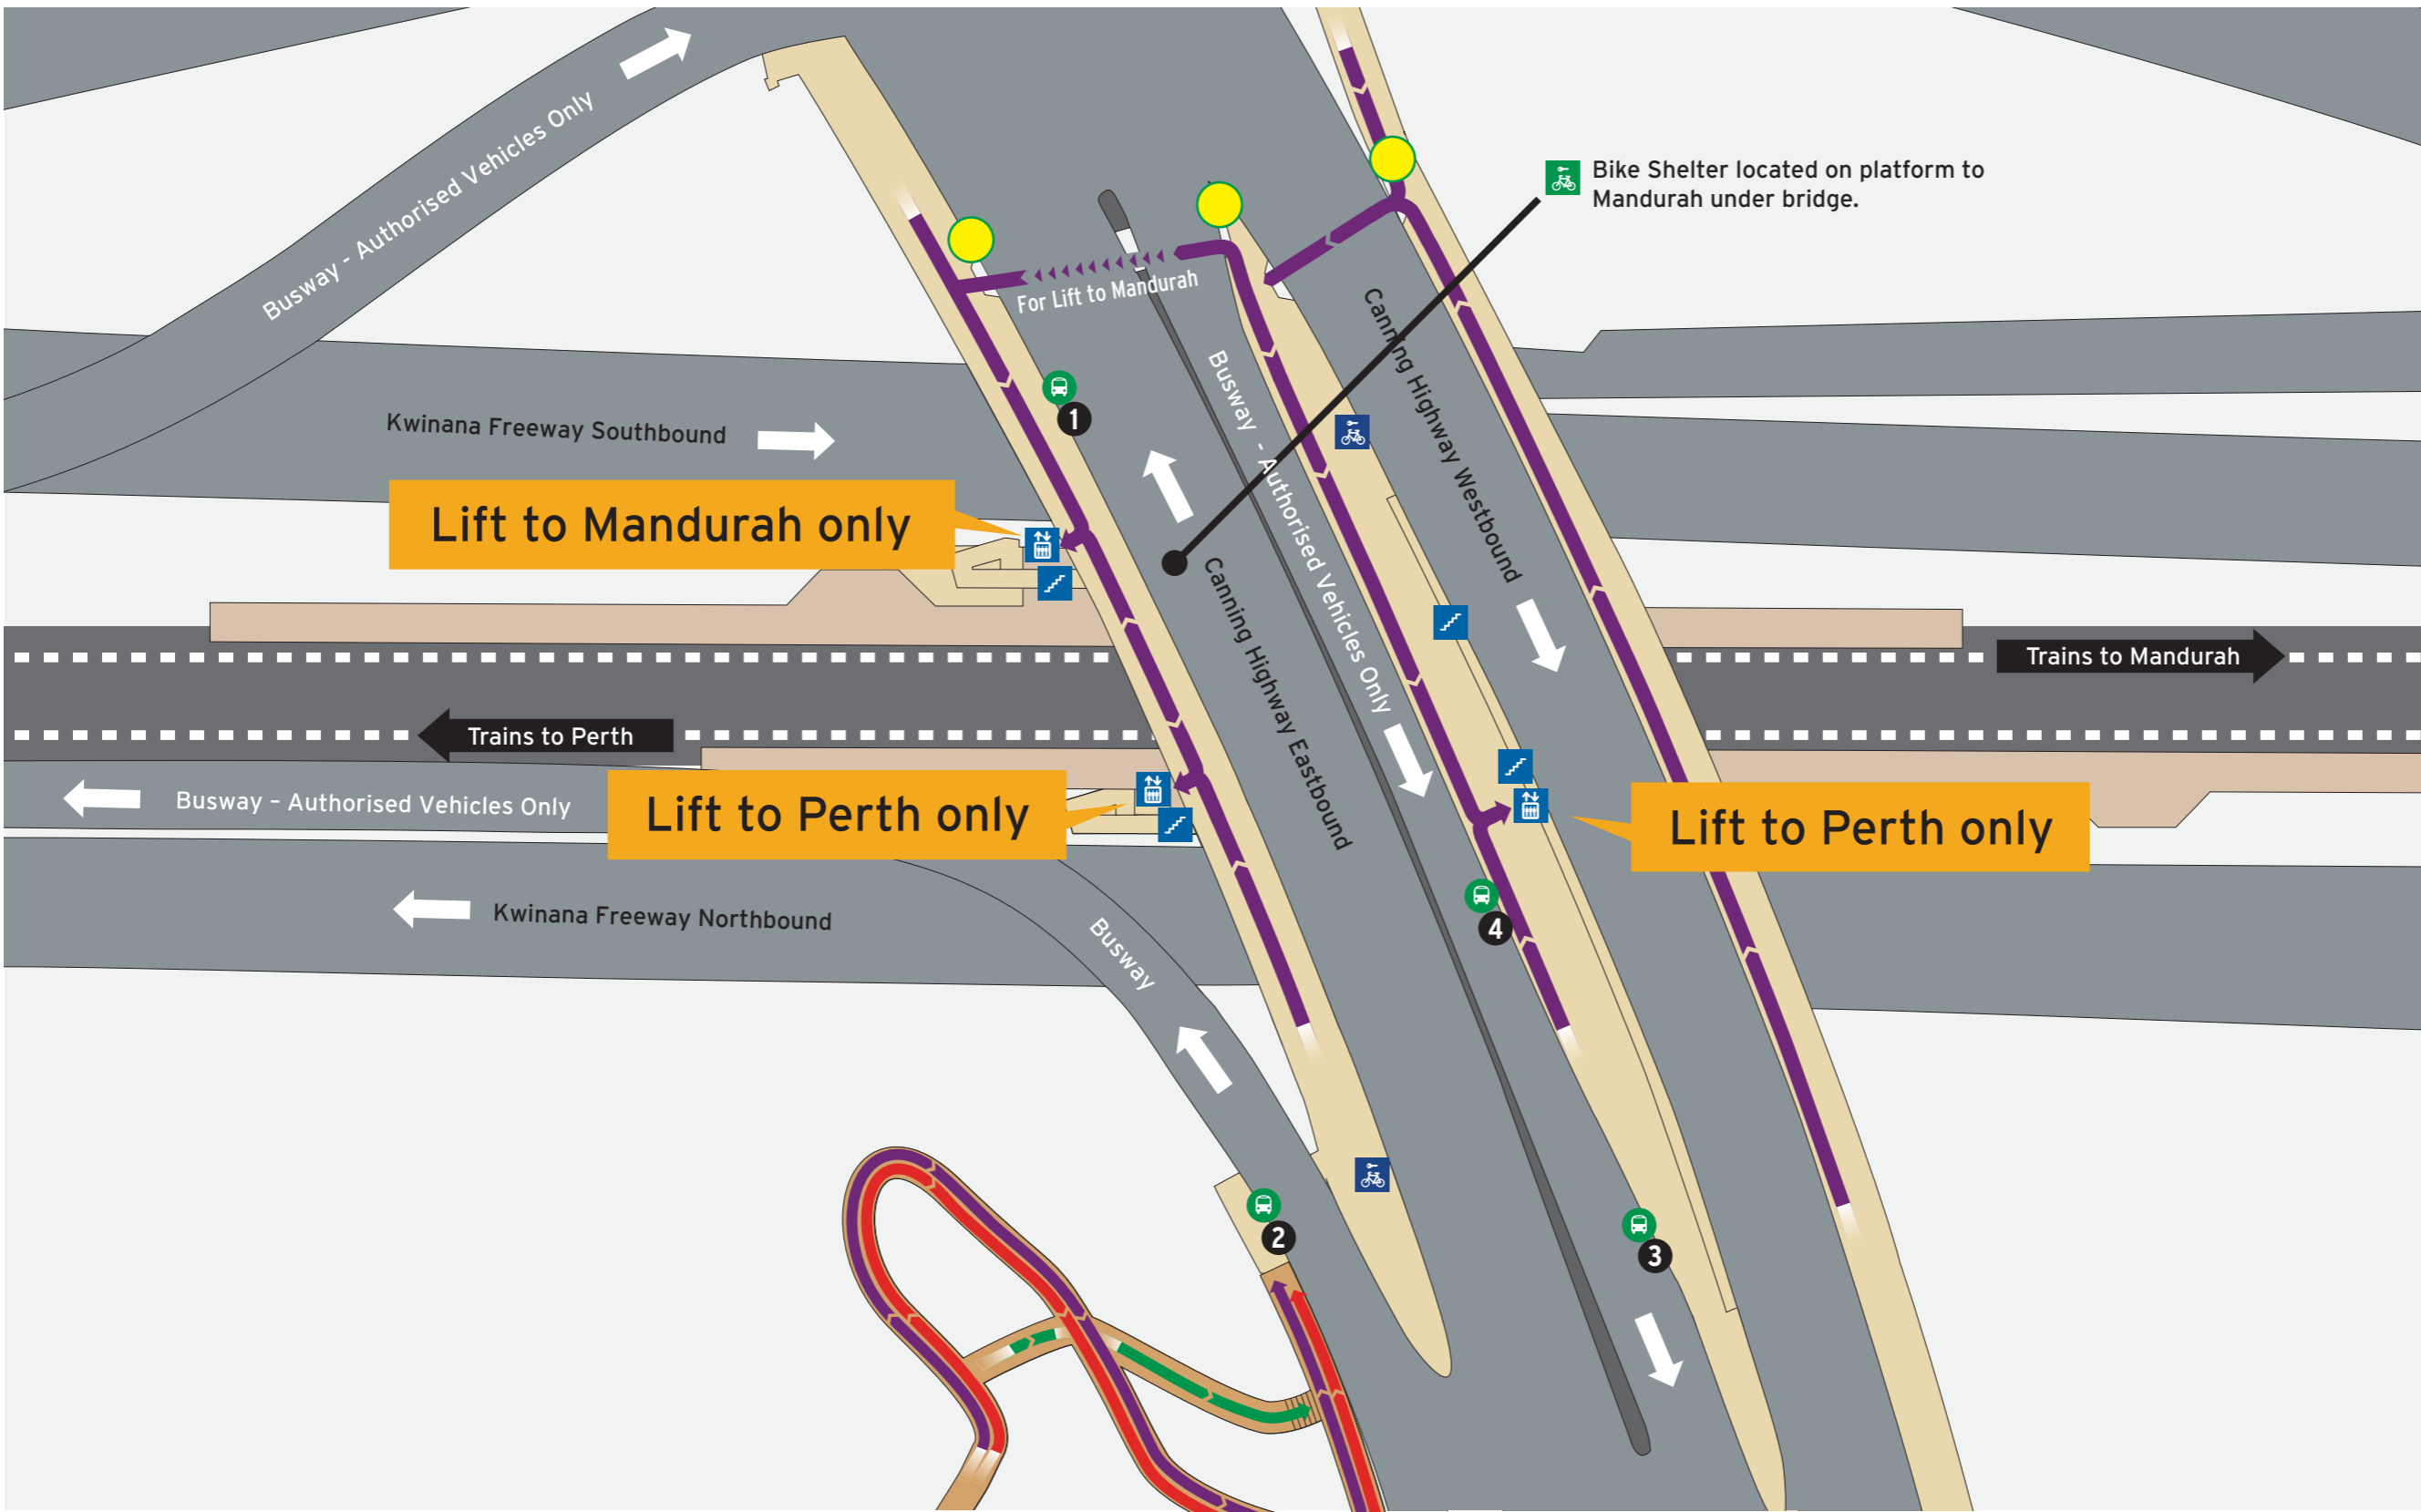

# Canning Bridge Station - Access Map

Current as at 02/07/2018

## Bus Stands

Stand	Route
1	148 To Como
	School Specials
	658, 659 To Optus Stadium
	910 To Perth
2	111, 150, 158, 160 To East Perth
	114, 115 To Perth
	Train Replacement to Perth 909
3	100, 101
4	111, 114, 115, 148, 150, 158, 160, 910 From Perth
	School Specials
	Train Replacement to Mandurah 909

## Legend

<p>North Point</p>	<p>0 10m Scale</p>	All access	Bus Stand	Bike Lockers	Platform	Road
		Pedestrian access	Lift	Bike Shelter	Pathways	Non-Accessible Area
		Bicycle access	Stairs	Pedestrian Crossing Lights	Principal Shared Path	