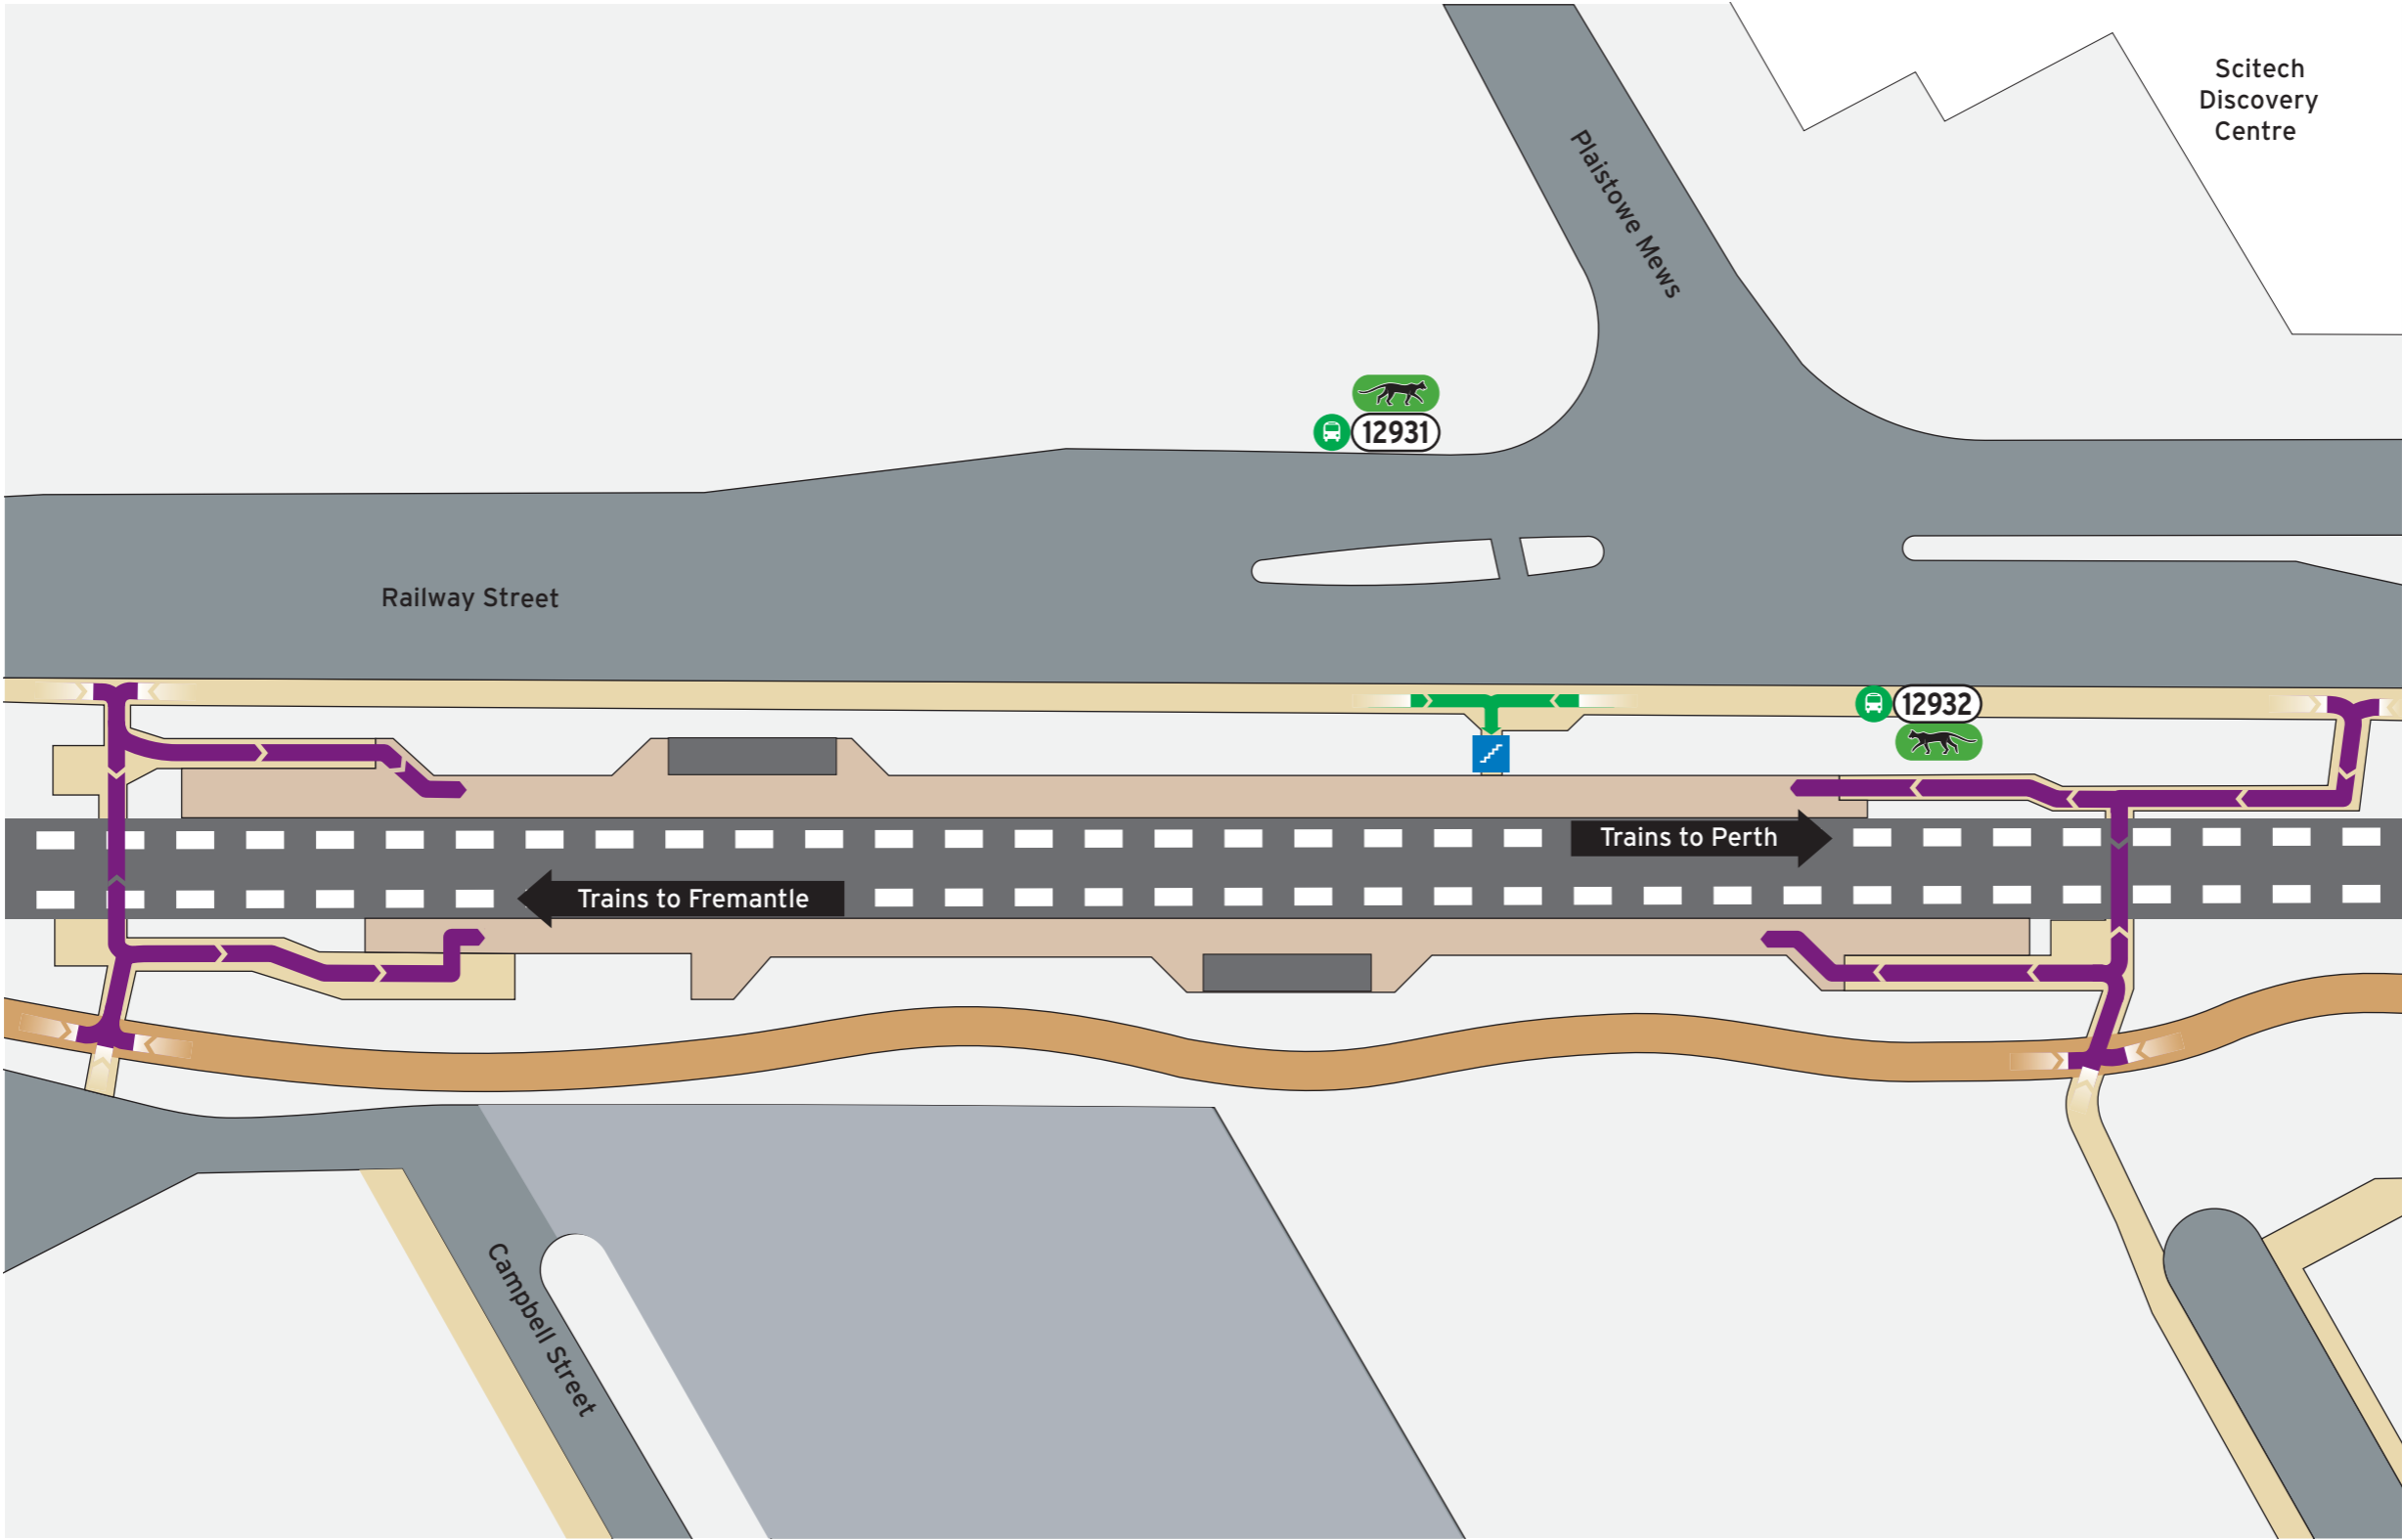

City West Station - Access Map

Current as at 06/04/2018

Bus Stops

Stop	Route
12931	Green CAT 12
	Train Replacement to Perth 906
12932	Green CAT 10
	Train Replacement to Fremantle 906

Legend

<p>North Point</p>	<p>Scale</p>	All access	Bus Stop	Platforms	Principal Shared Path
		Station access	Stairs	Pathways	Road
				Ramp & Concourse	