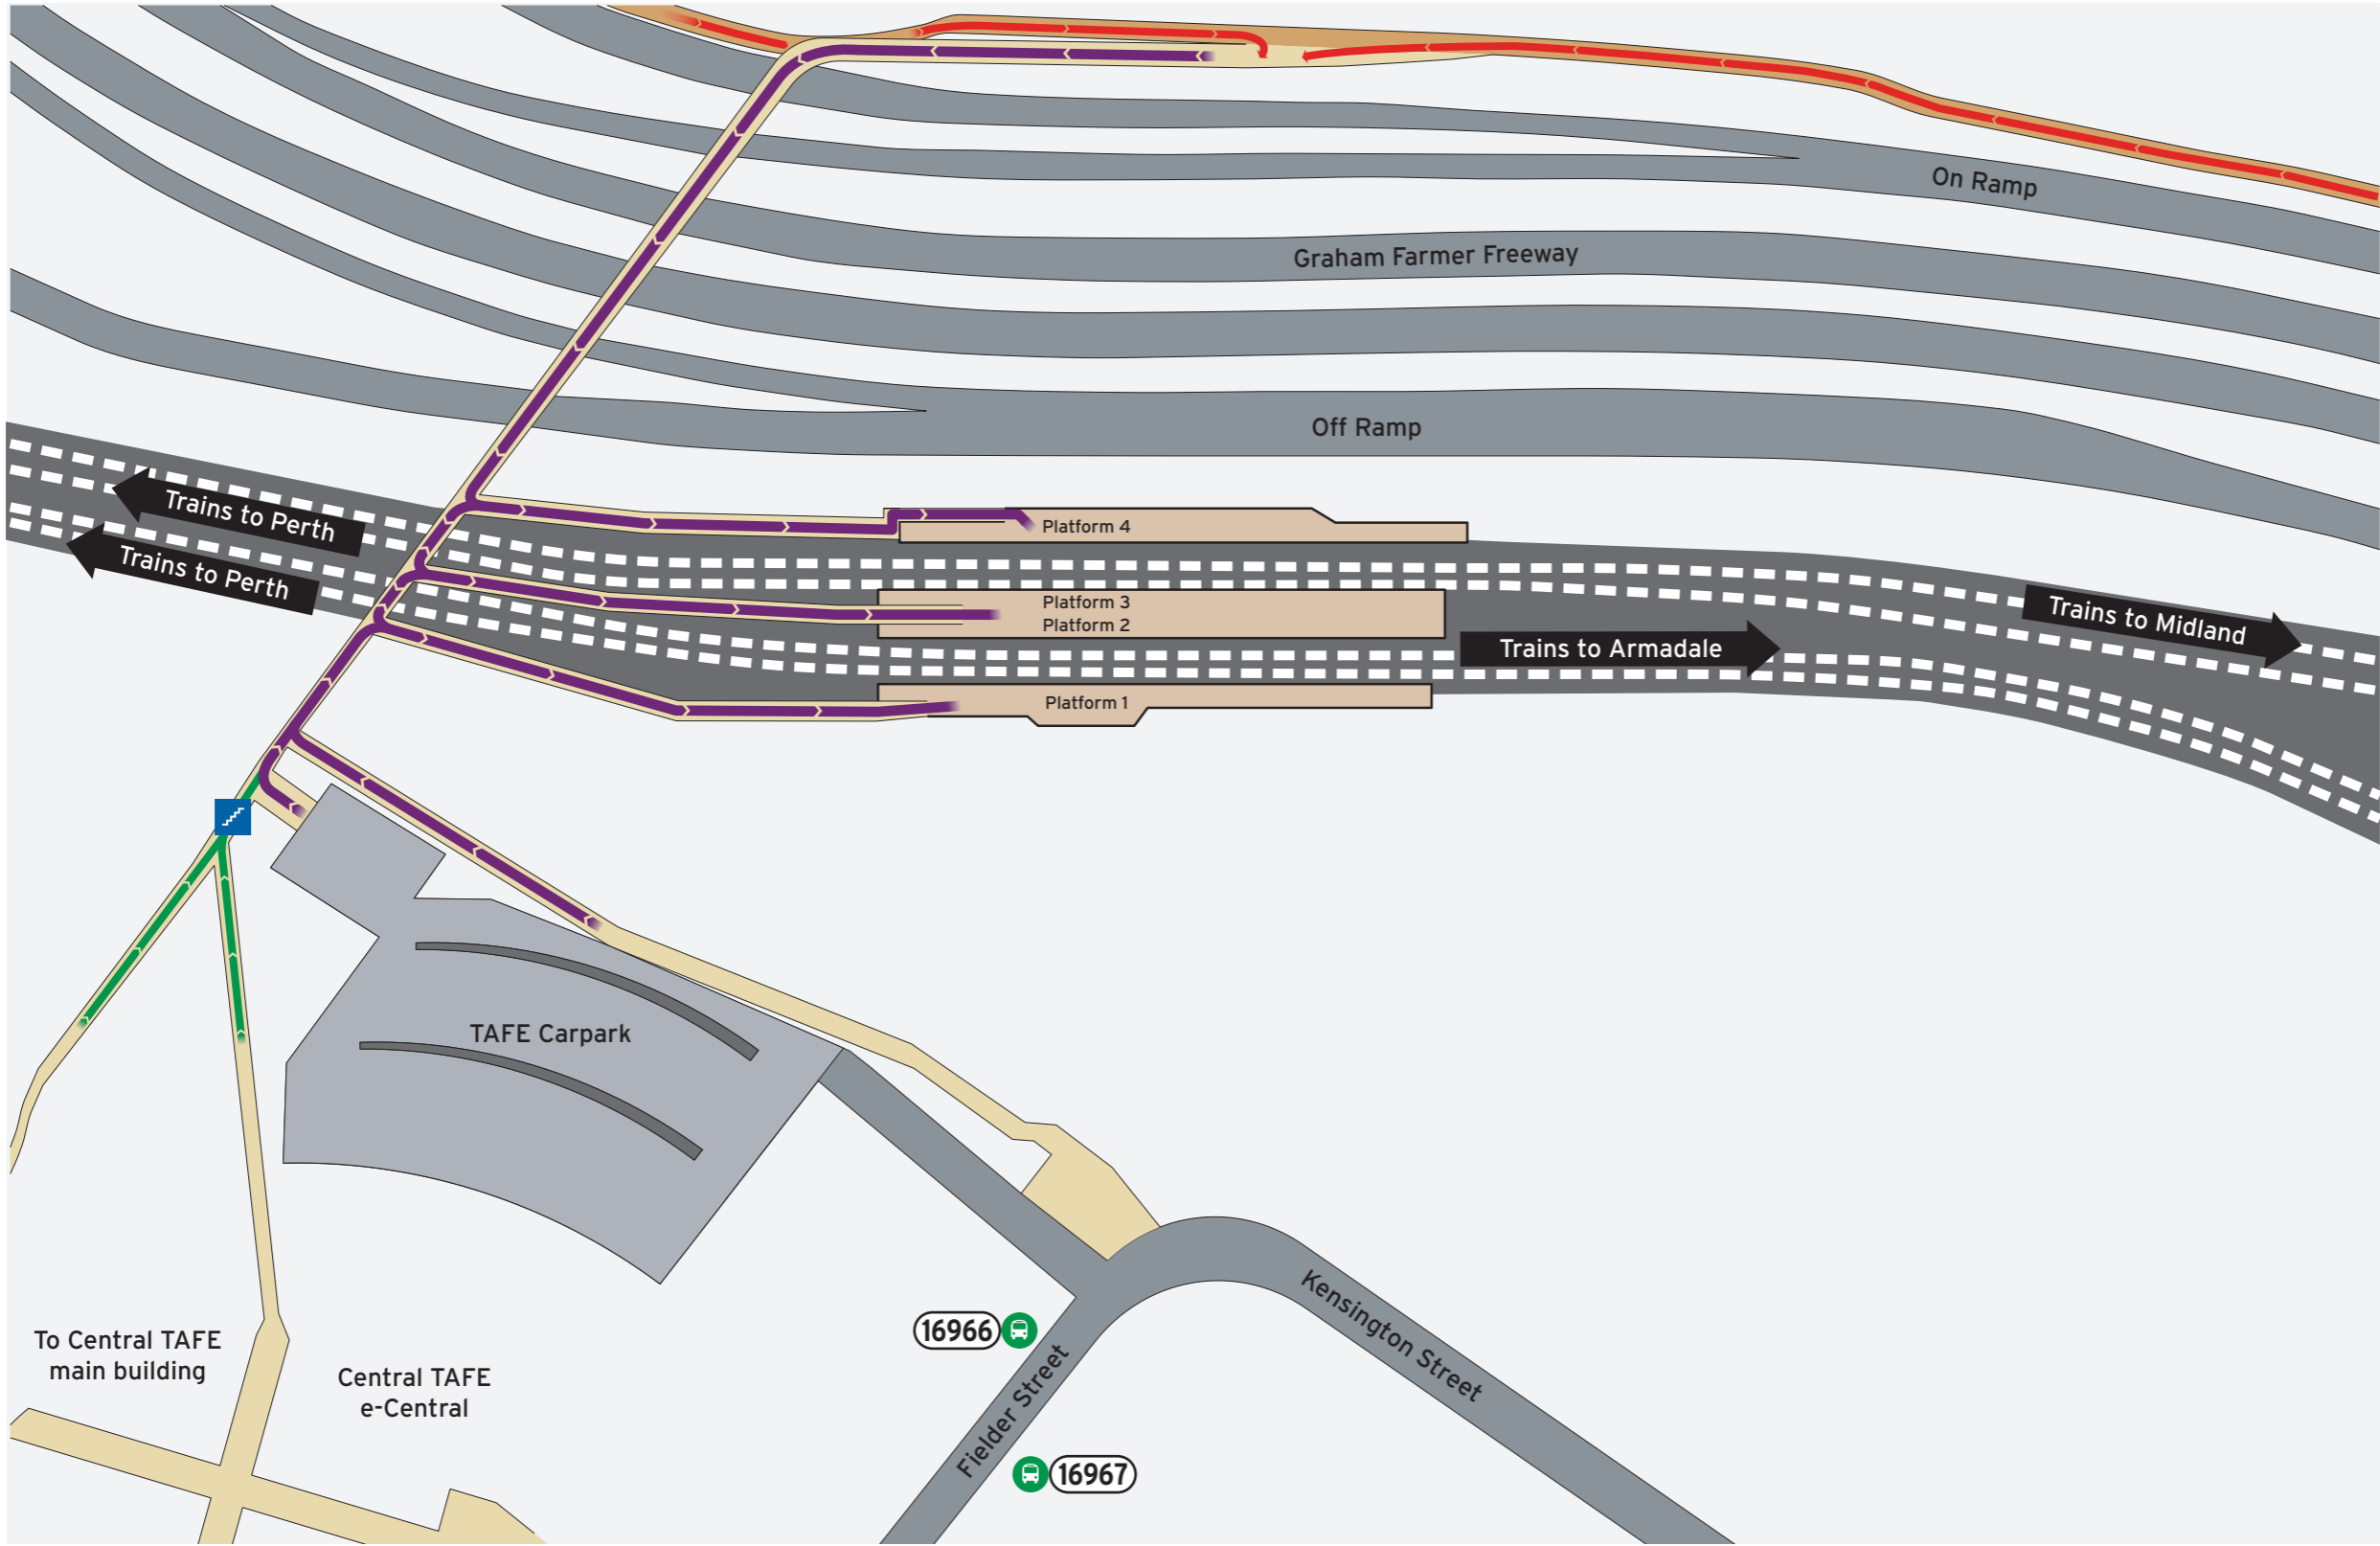

Claisebrook Station - Access Map

Current as at 06/04/2018

Bus Stops

Stop	Route
16966	Train Replacement to Midland 905
	Train Replacement to Armadale 907
	Train Replacement to Thornlie 908
16967	Train Replacement to Perth 905, 907, 908

Legend

<p>North Point</p>	<p>0 25m Scale</p>	All access	Bus Stop	Platforms	Principal Shared Path	Non-Accessible Area
		Pedestrian access	Stairs	Pathways	Road	
		Bicycle access				