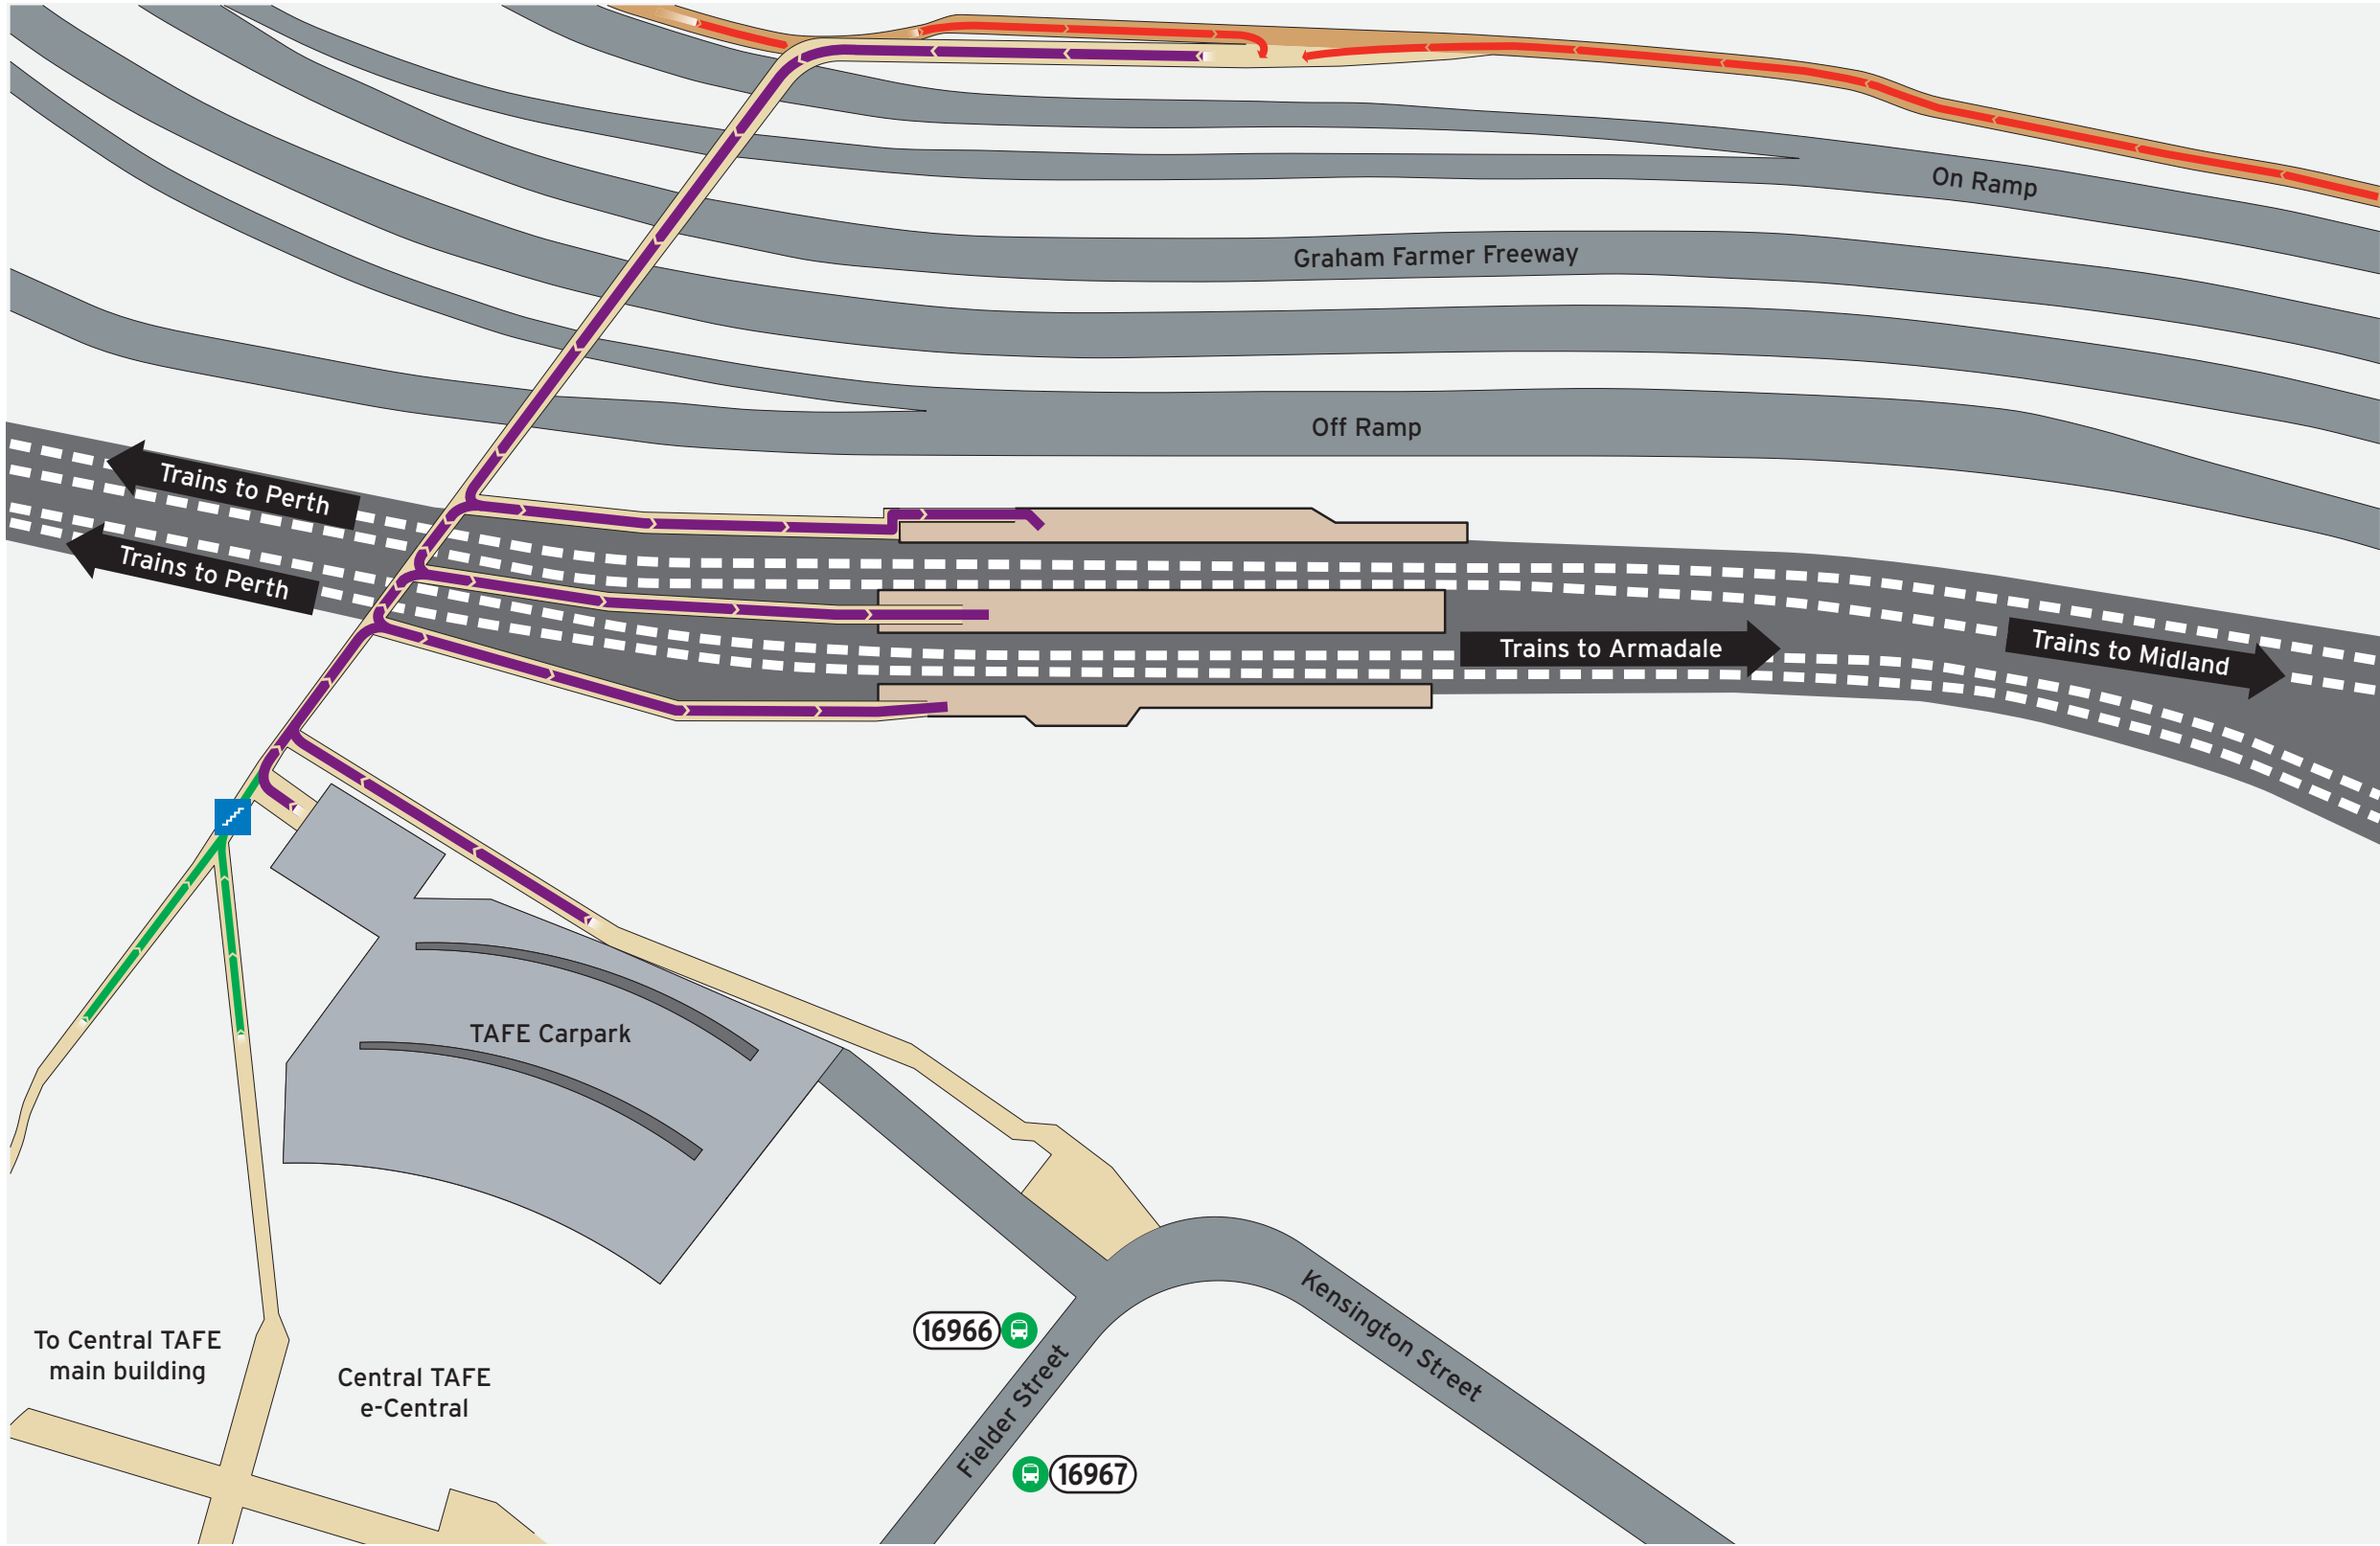

# Claisebrook Station - Access Map

Current as at 06/04/2018

### Bus Stops

Stop	Route
16966	Train Replacement to Midland 905
	Train Replacement to Armadale 907
	Train Replacement to Thornlie 908
16967	Train Replacement to Perth 905, 907, 908

### Legend

<p>North Point</p>	<p>0 25m Scale</p>	All access	Bus Stop	Platforms	Principal Shared Path	Non-Accessible Area
		Pedestrian access	Stairs	Pathways	Road	
		Bicycle access				