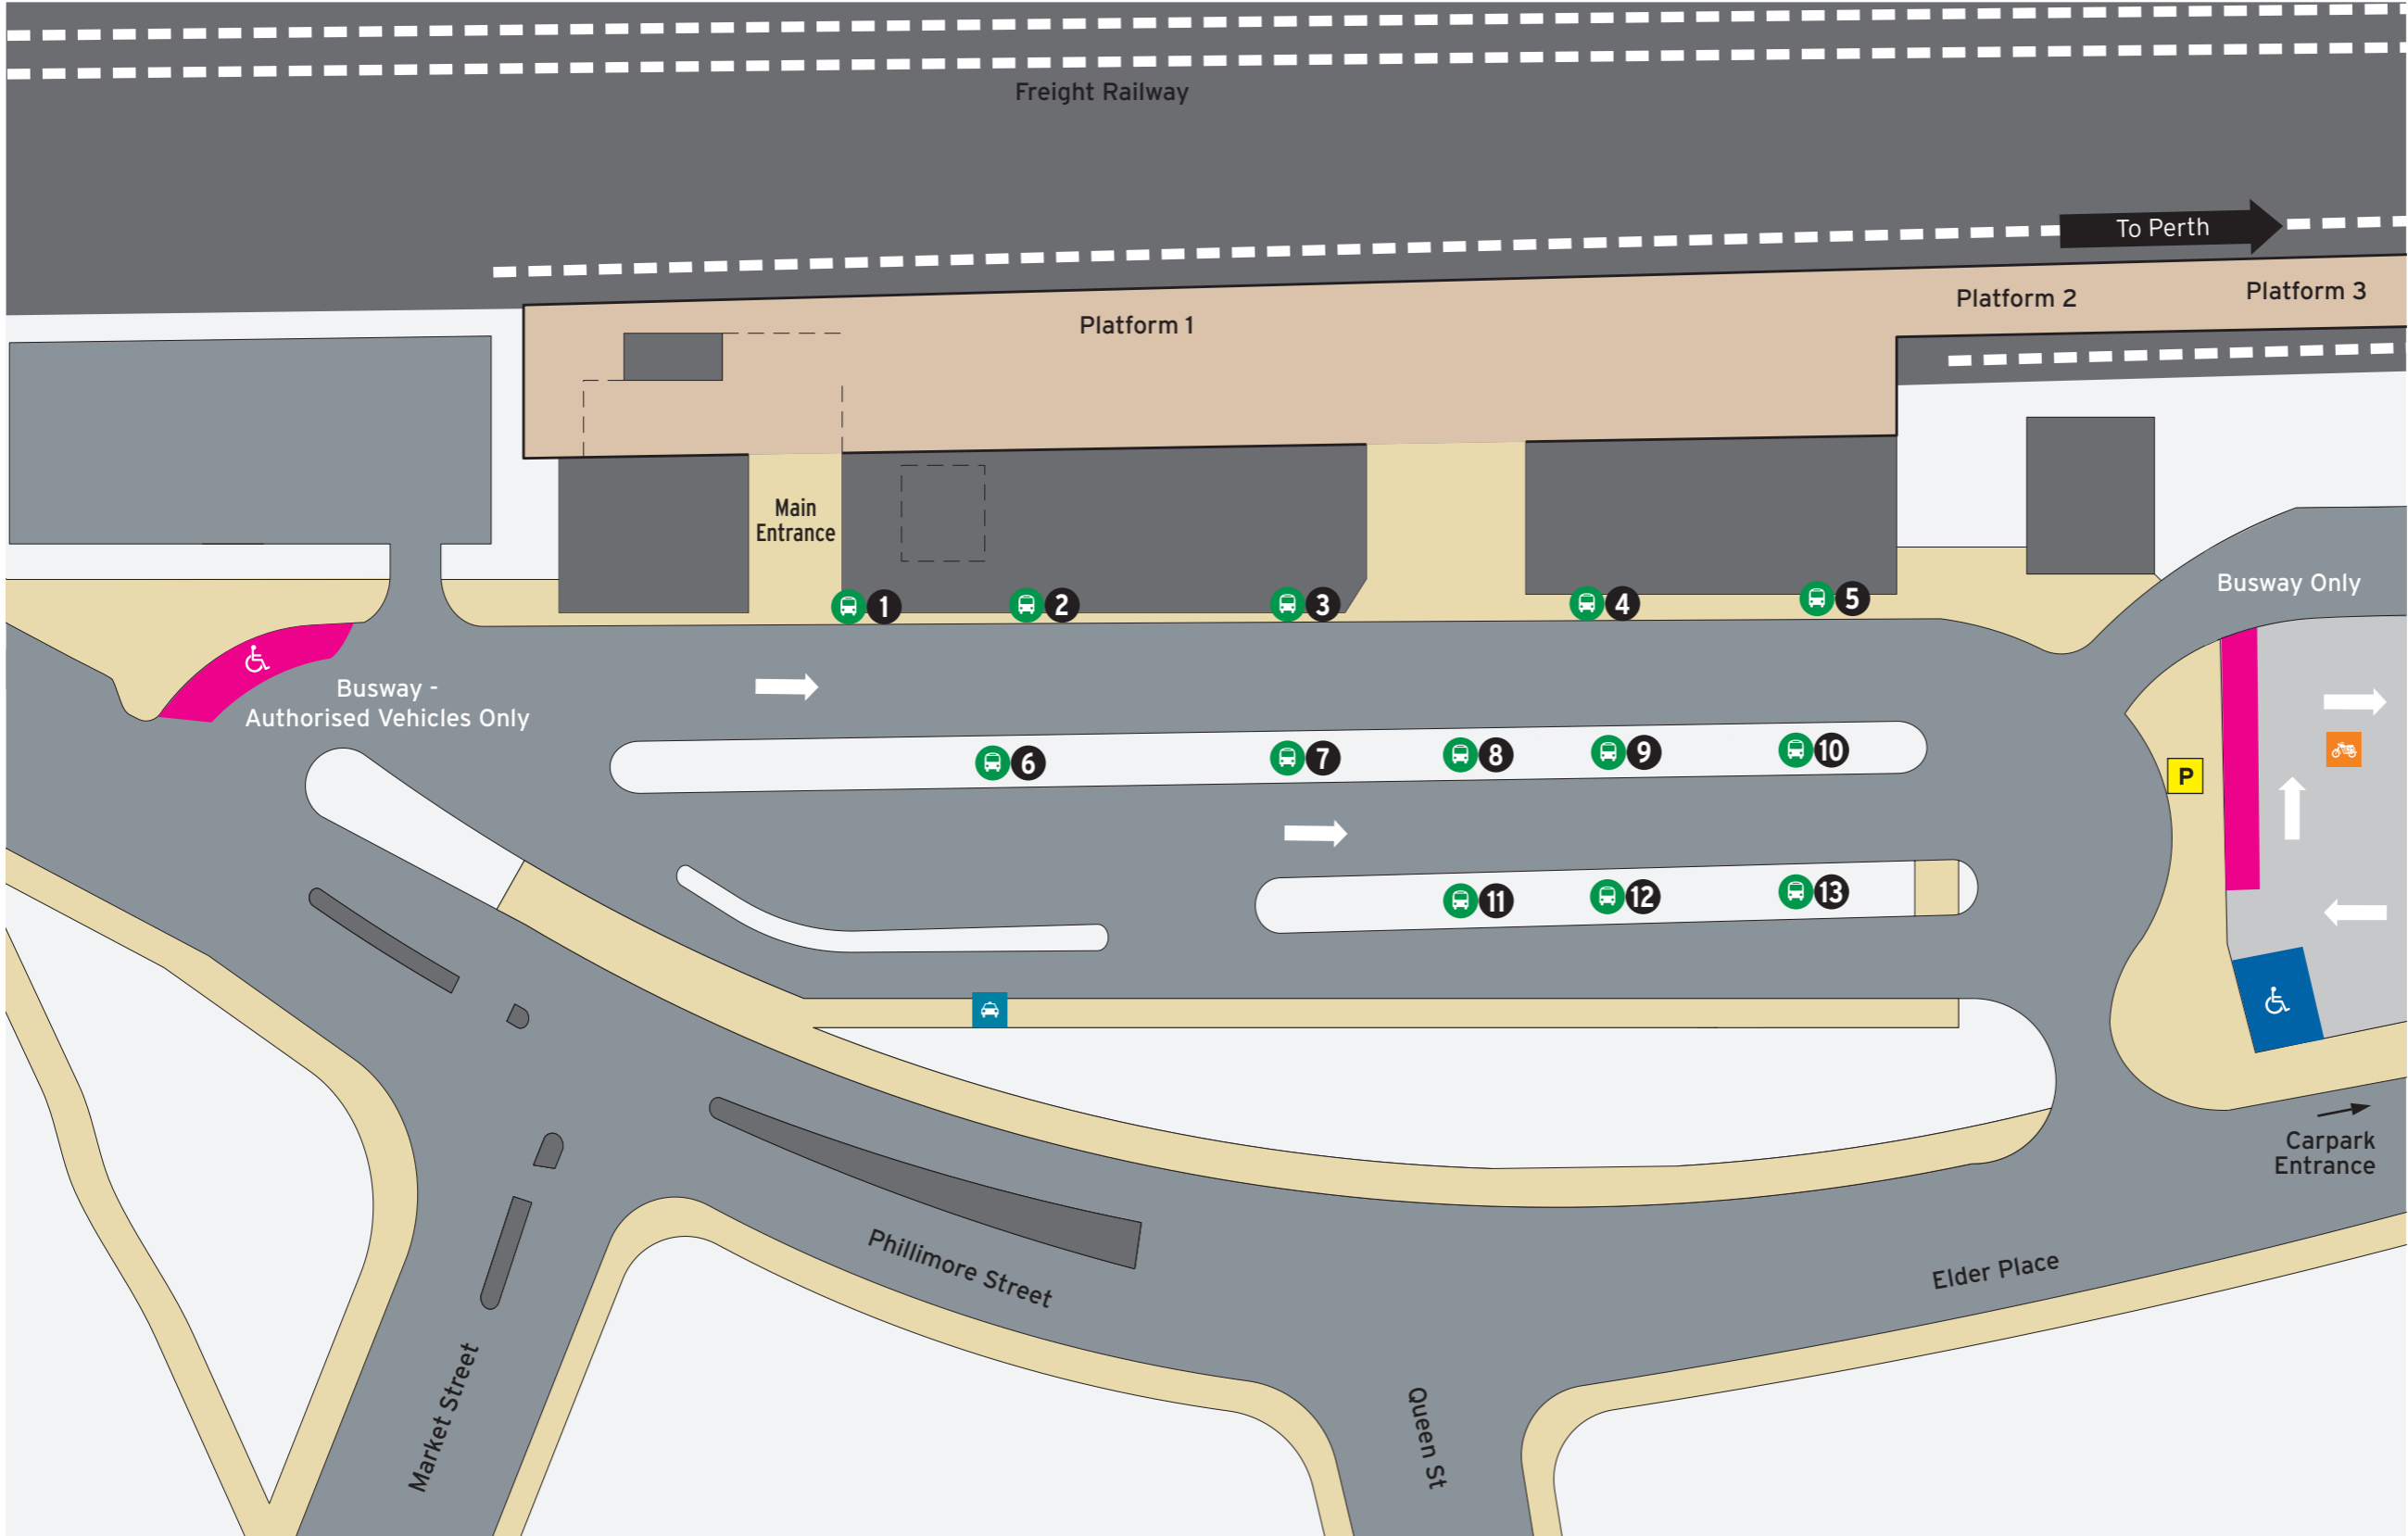

Fremantle Station - Access Map 1 of 2

Current as at 03/02/2019

Bus Stands

Stand	Route
1	Set Down
2	Set Down 659 to Optus Stadium 688 to Crown Casino Train Replacement to Perth 906
3	548
4	549
5	500, 520, 530, 531, 532
6	Set Down
7	999
8	511, 513
9	103, 107
10	998
11	111, 910
12	148, 158, 160
13	501, 502

Blue / Red CAT

Legend

		All access	Ticket Barrier	Toilets - Female Accessible	Platforms	Road	Transperth Parking
North Point	Scale	Bus Stand	Toilets - Male Accessible	Pathways	Non-Accessible Area		

P Parking Information

When to pay

Operating Times
 Monday-Friday Fee applies
 Saturday No charge
 Sunday or Public Holiday No charge*
 *Unless vehicle is parked overnight

\$2.00 per 24hr period or part there of applies.

This parking charge applies to all vehicles.

For more information on parking your vehicle visit transperth.wa.gov.au

Legend

North Point	Scale	Bus Stand	Motorbikes	Platforms	Non-Accessible Area	Transperth Parking	ACROD parking
							SmartParker Machine
		Taxi	Short Term Parking	Pathways			