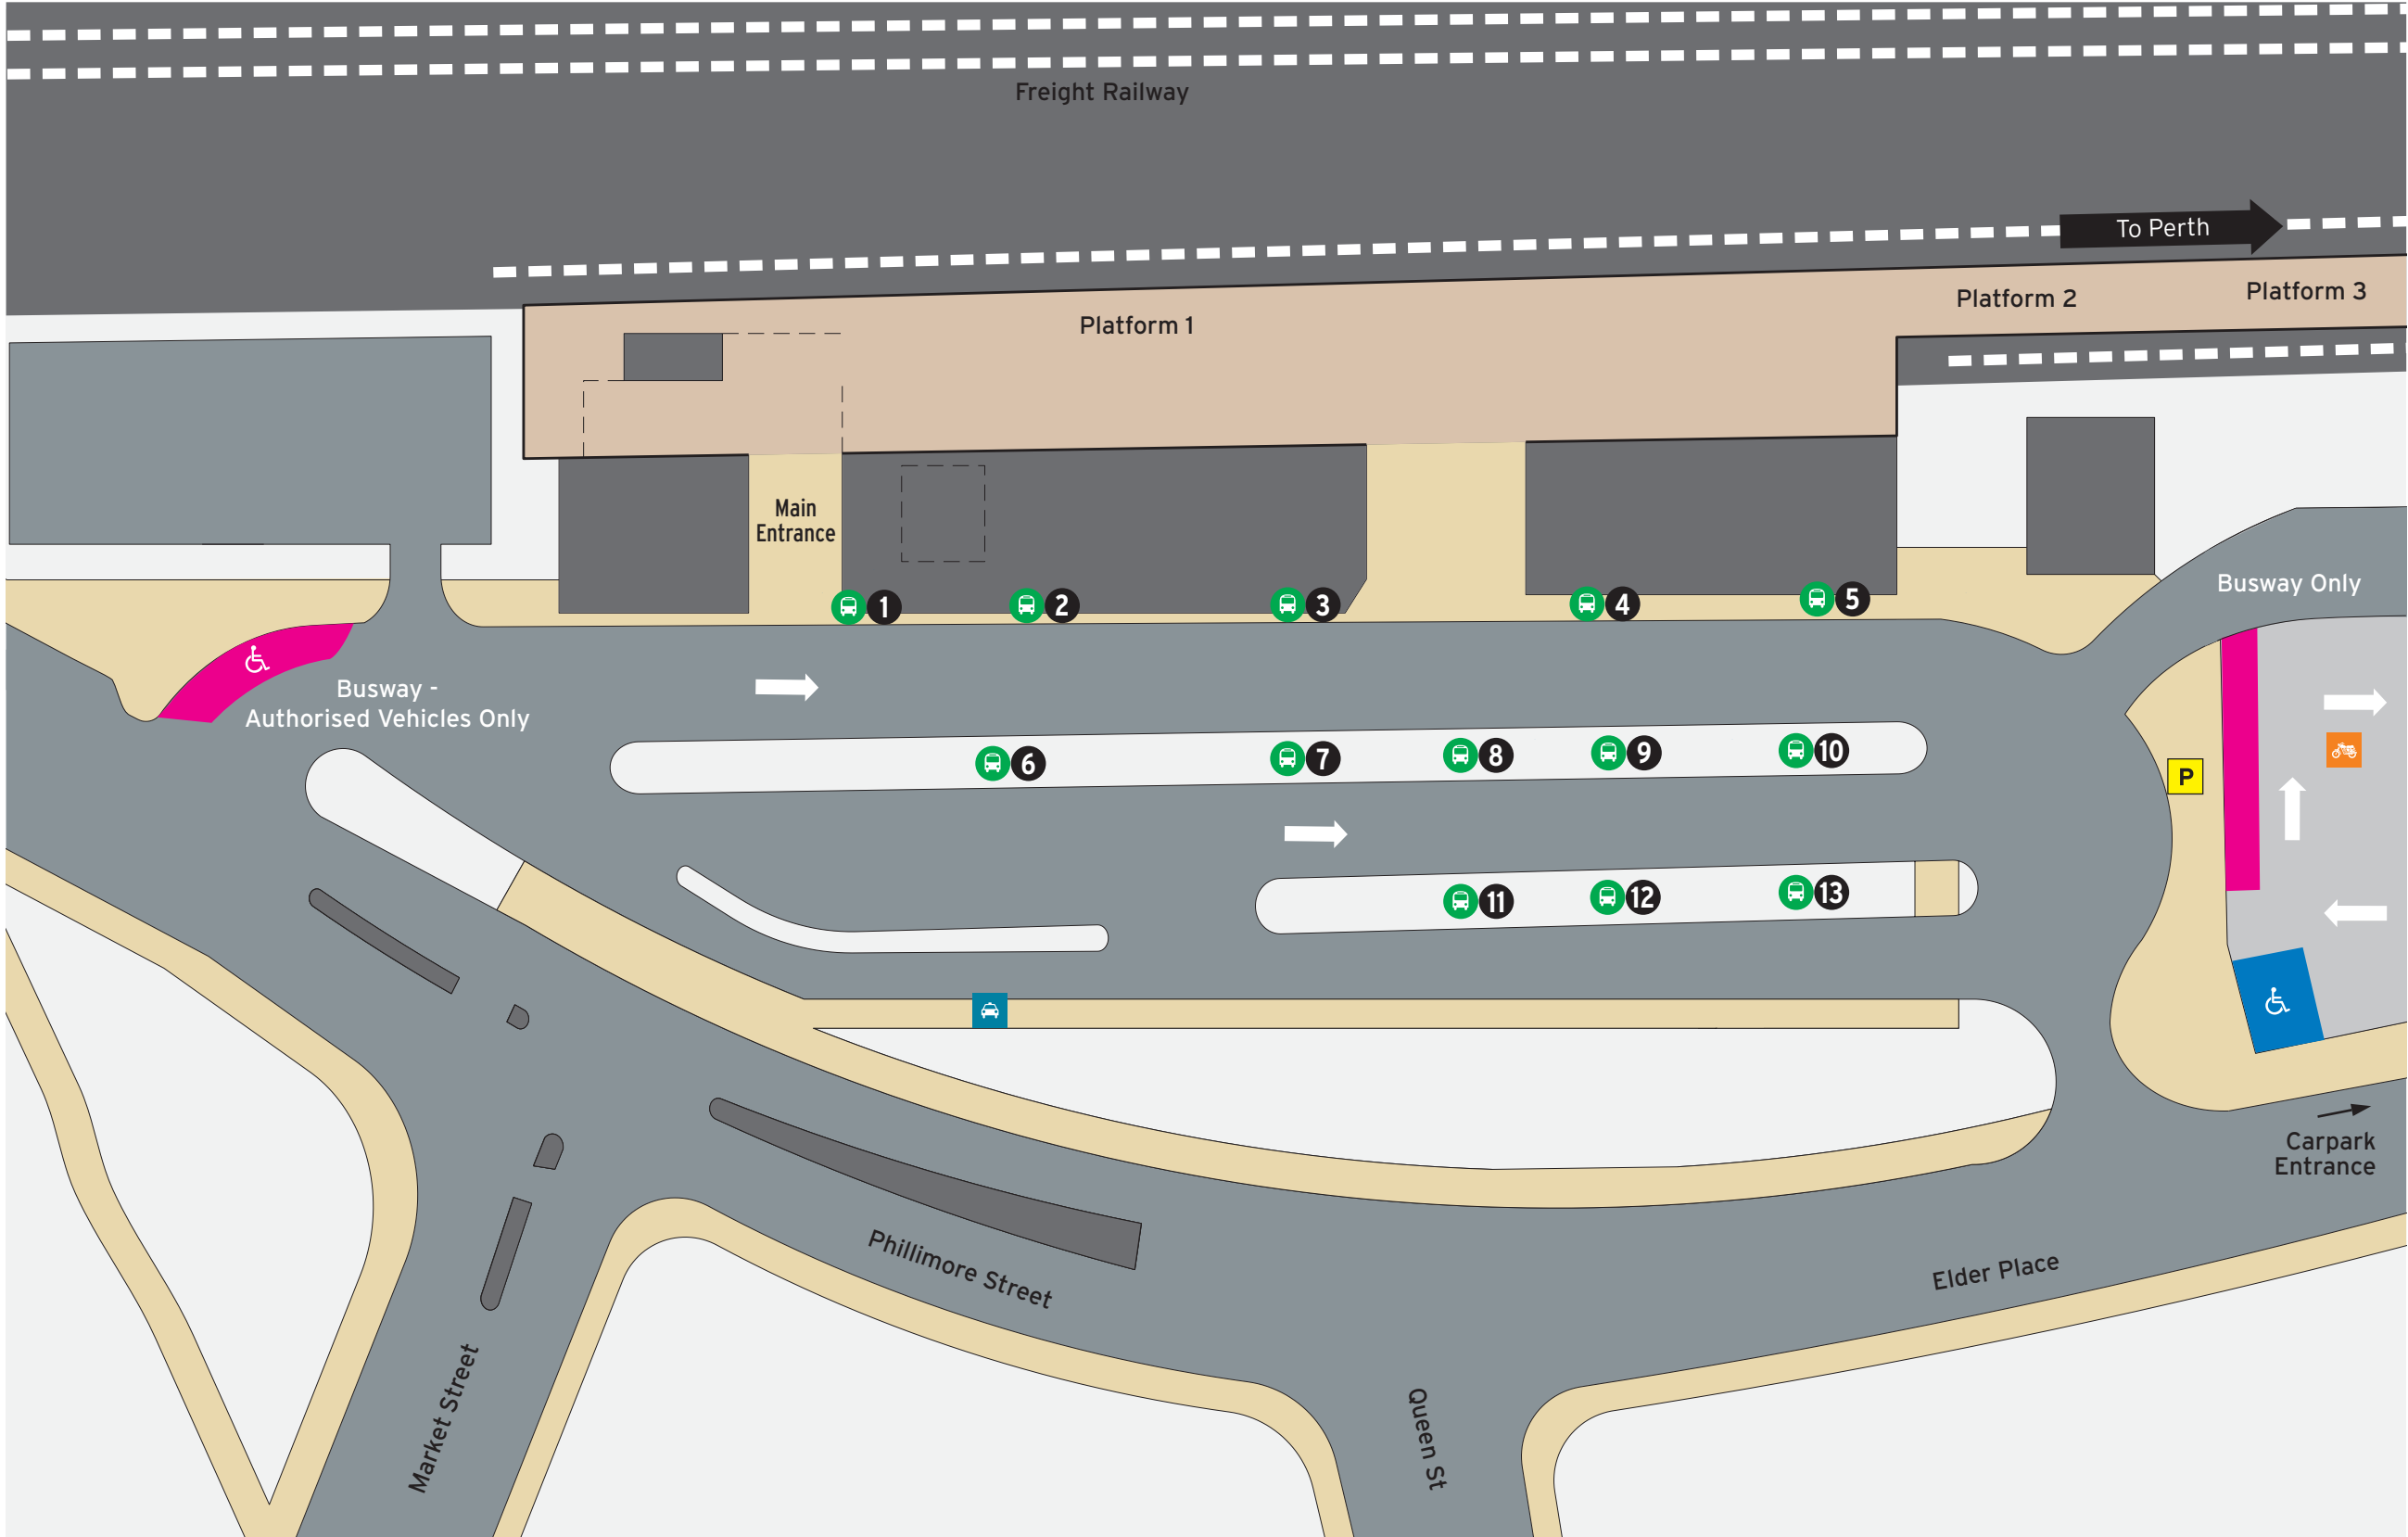

# Fremantle Station - Access Map 1 of 2

Current as at 06/04/2018

## Bus Stands

Stand Route

- 1 Set Down
- 2 Set Down  
659 to Optus Stadium  
688 to Crown Casino  
**Train Replacement to Perth 906**
- 3 548
- 4 549
- 5 520, 530, 531, 532
- 6 Set Down
- 7 999
- 8 511, 513
- 9 103, 107
- 10 998
- 11 111, 910
- 12 148, 158, 160
- 13 501, 502

## Legend

		 All access	 Bus Stand	 Platforms	 Road	 Transperth Parking
North Point	Scale		 Ticket Barrier	 Pathways	 Non-Accessible Area	

**P | Parking Information**

**When to pay**

**Operating Times**  
 Monday-Friday Fee applies  
 Saturday No charge  
 Sunday or Public Holiday No charge\*  
 \*Unless vehicle is parked overnight

North Point	Scale	Bus Stand	Motorbikes	Platforms	Non-Accessible Area	Transperth Parking	ACROD parking
							SmartParker Machine