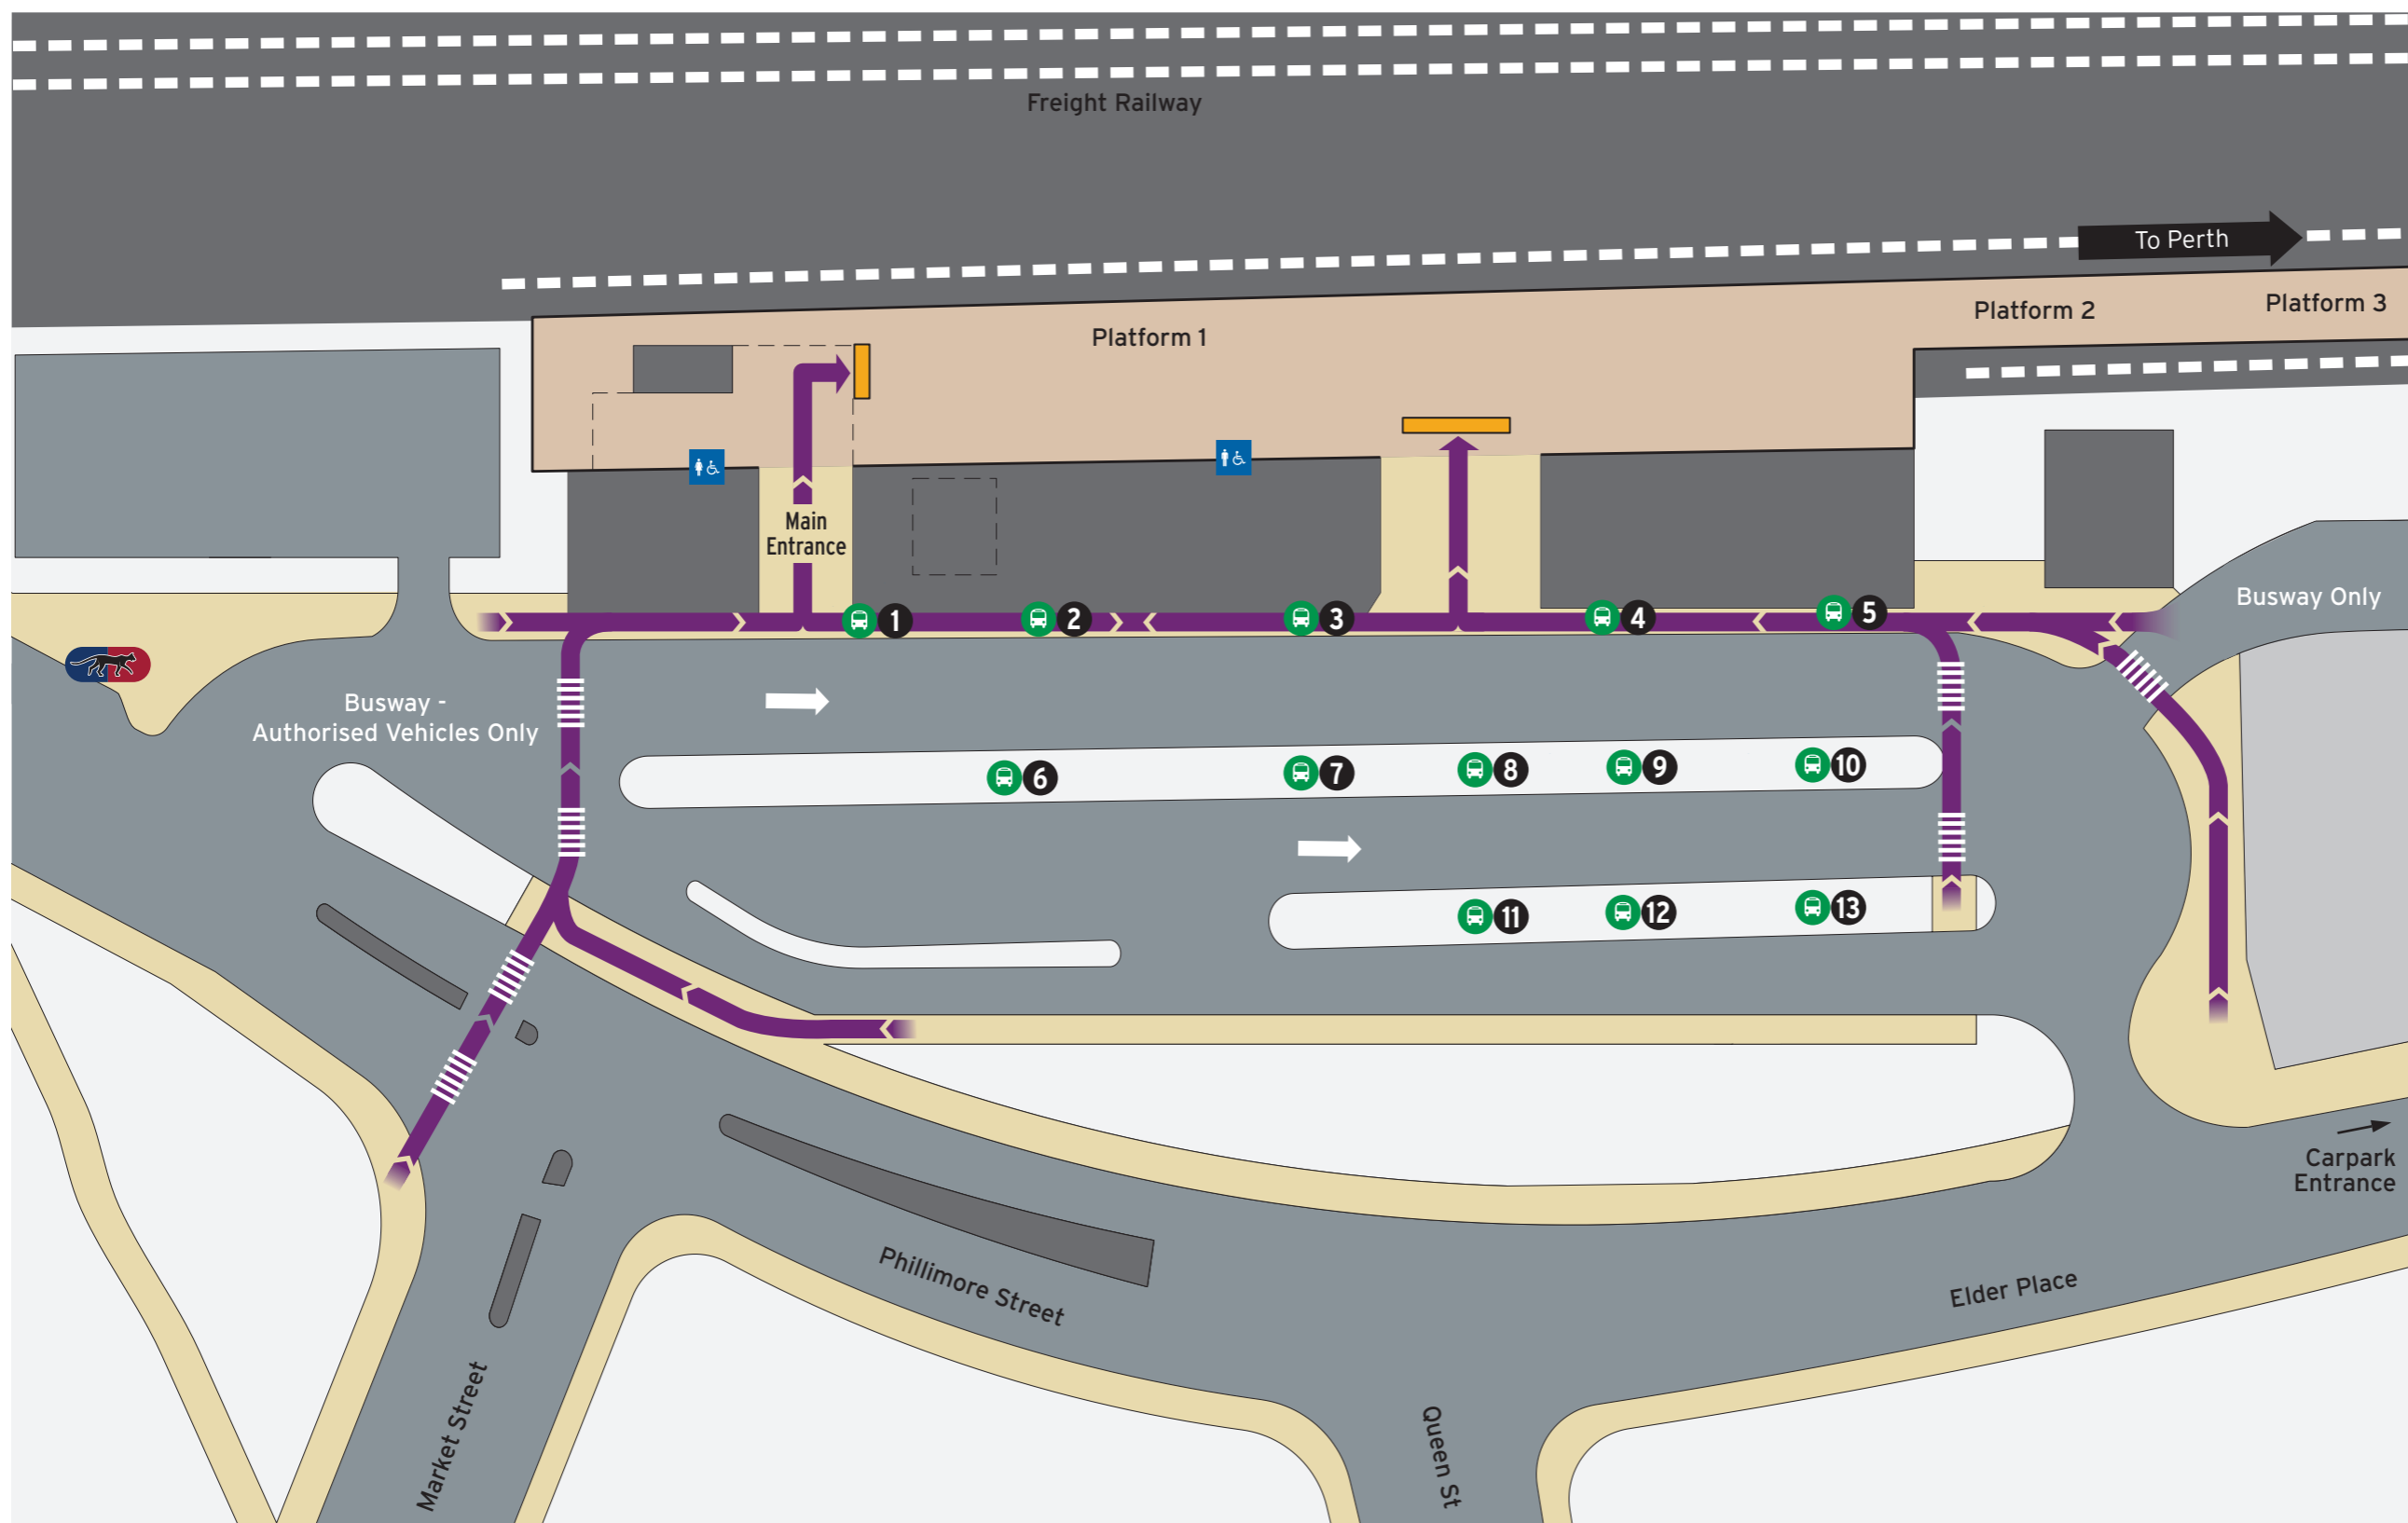

Fremantle Station - Access Map 1 of 2

Current as at 03/02/2019

Bus Stands

Stand	Route
1	Set Down
2	Set Down 659 to Optus Stadium 688 to Crown Casino Train Replacement to Perth 906
3	548
4	549
5	500, 520, 530, 531, 532
6	Set Down
7	999
8	511, 513
9	103, 107
10	998
11	111, 910
12	148, 158, 160
13	501, 502

Blue / Red CAT

Legend

		All access	Ticket Barrier	Toilets - Female Accessible	Platforms	Road	Transperth Parking
North Point	Scale	Bus Stand	Toilets - Male Accessible	Pathways	Non-Accessible Area		

P Parking Information

When to pay

Operating Times
 Monday-Friday Fee applies
 Saturday No charge
 Sunday or Public Holiday No charge*
 *Unless vehicle is parked overnight

\$2.00 per 24hr period or part there of applies.

This parking charge applies to all vehicles.

For more information on parking your vehicle visit transperth.wa.gov.au

Legend

North Point	Scale	Bus Stand	Motorbikes	Platforms	Non-Accessible Area	Transperth Parking	ACROD parking
							SmartParker Machine
		Taxi	Short Term Parking	Pathways			