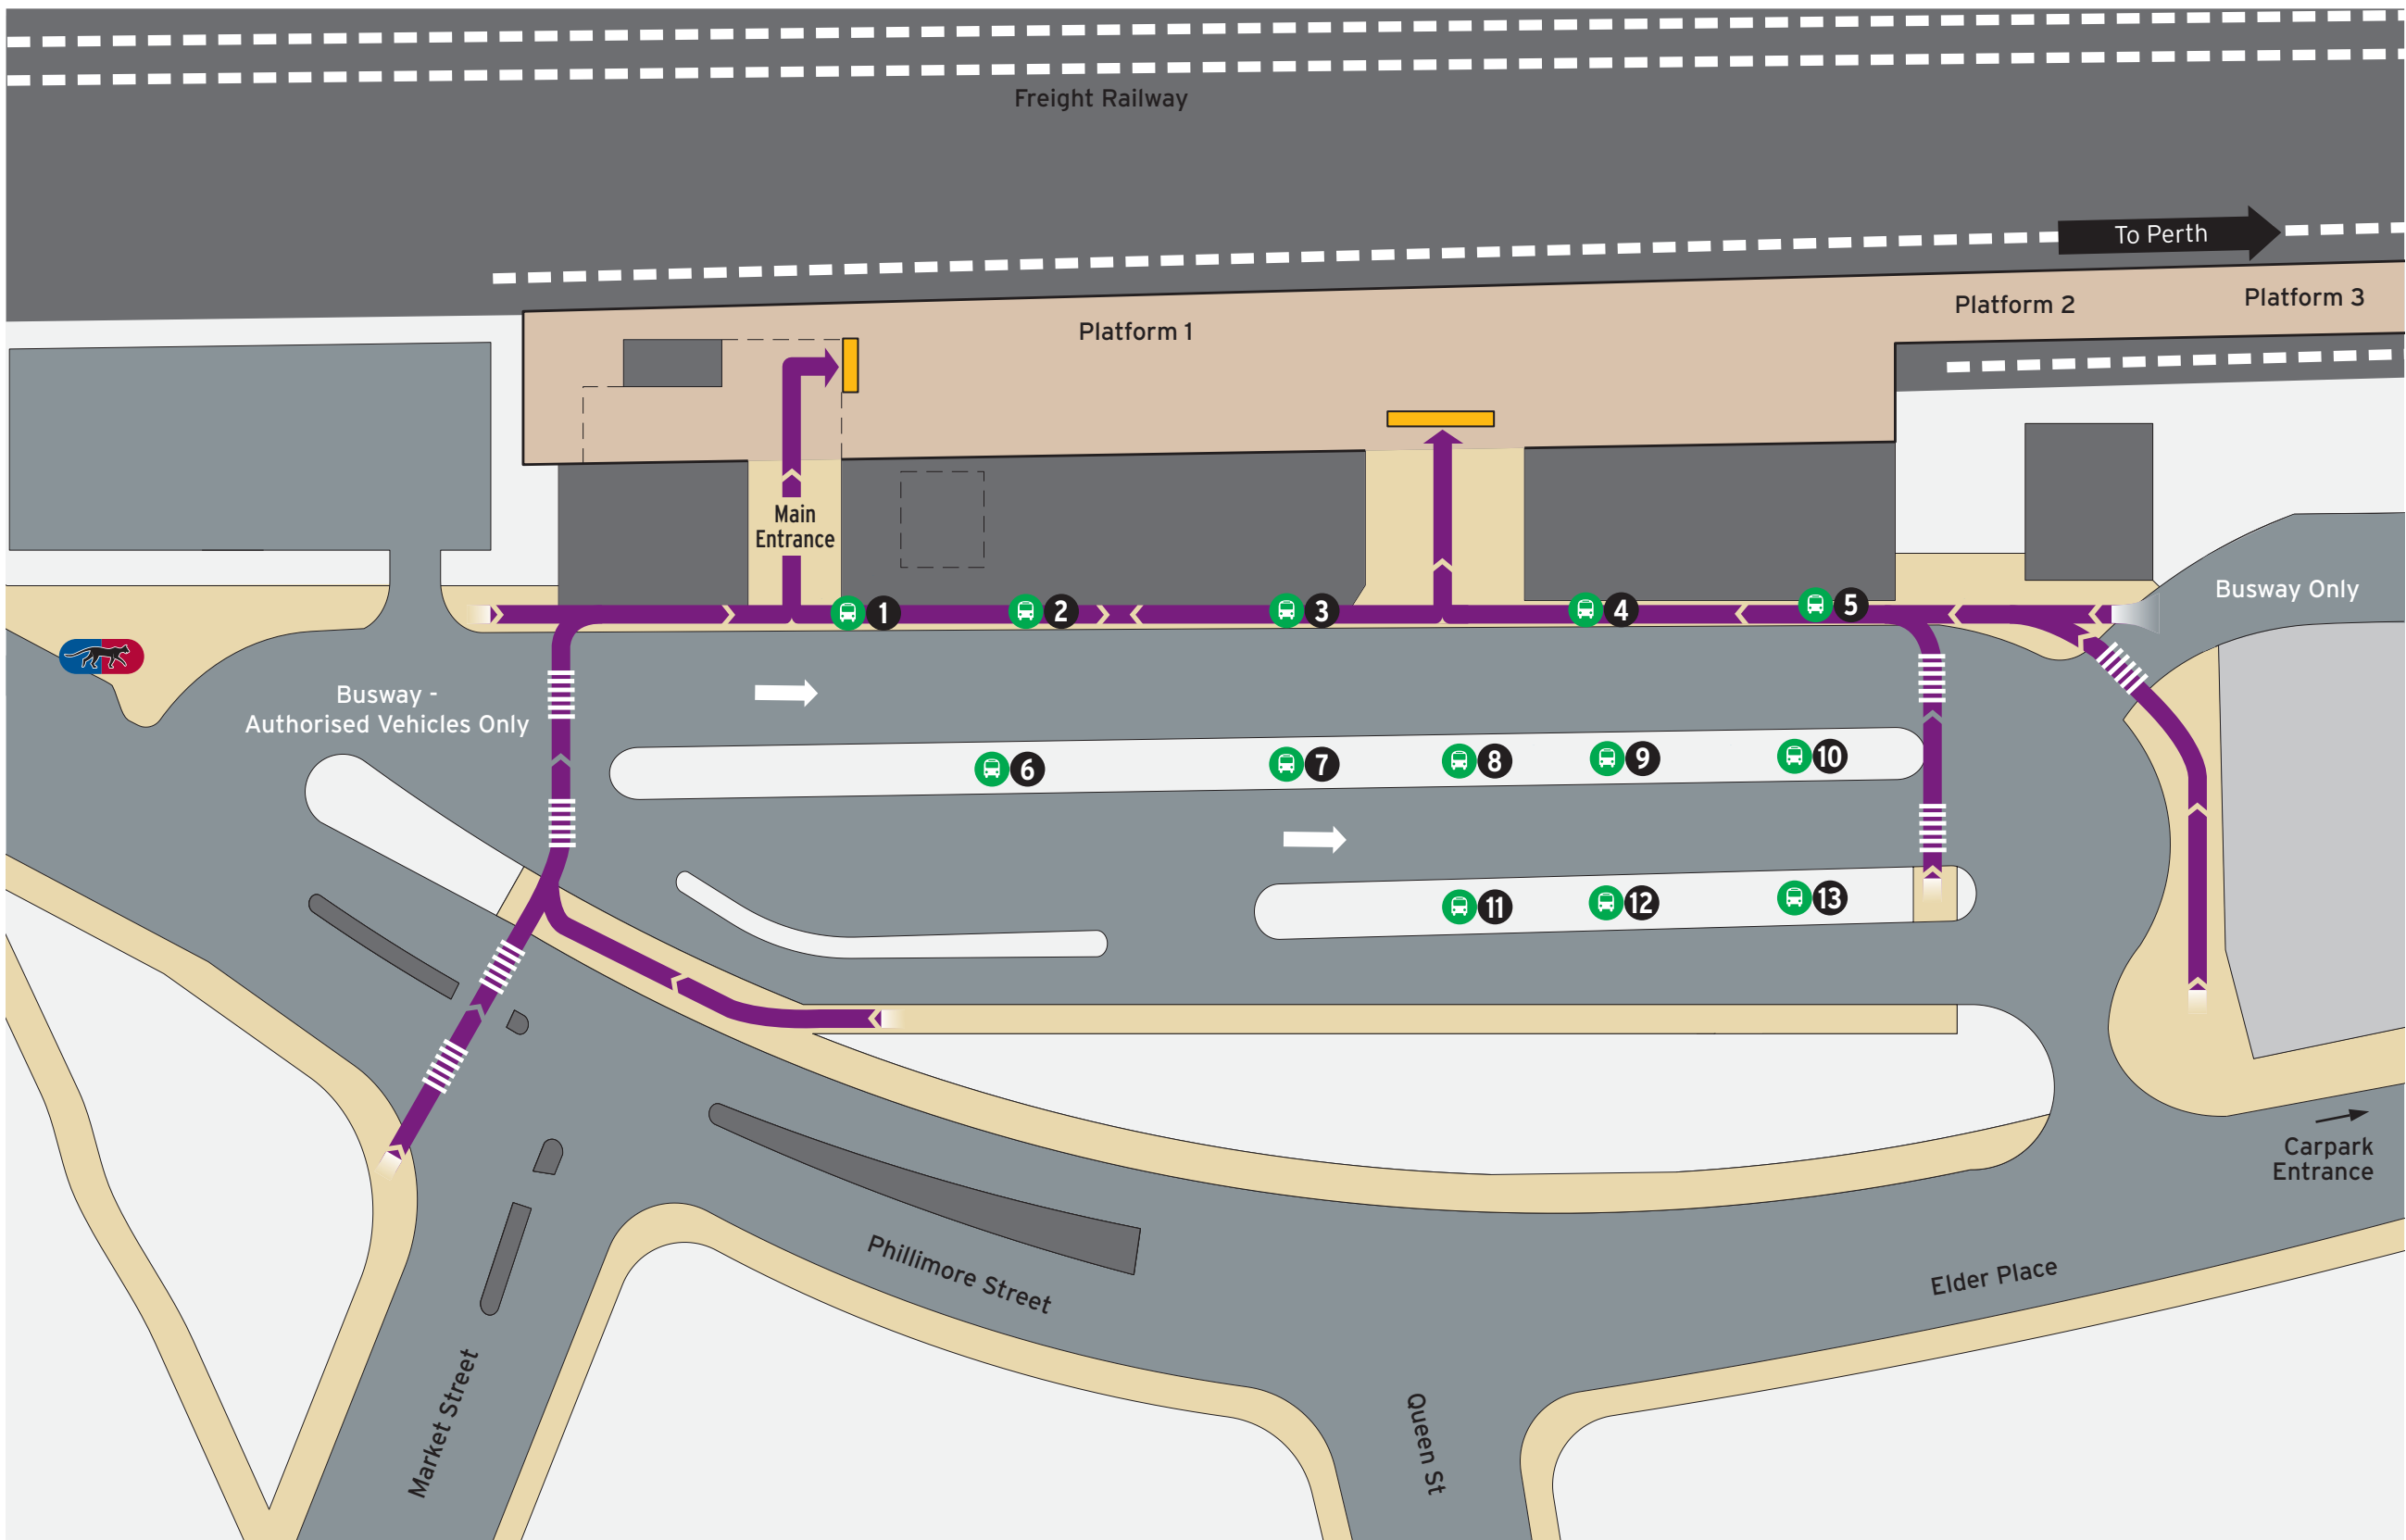

# Fremantle Station - Access Map 1 of 2

Current as at 06/04/2018

## Bus Stands

Stand Route

- 1 Set Down
- 2 Set Down  
659 to Optus Stadium  
688 to Crown Casino  
**Train Replacement to Perth 906**
- 3 548
- 4 549
- 5 520, 530, 531, 532
- 6 Set Down
- 7 999
- 8 511, 513
- 9 103, 107
- 10 998
- 11 111, 910
- 12 148, 158, 160
- 13 501, 502

## Legend

		 All access	 Bus Stand	 Platforms	 Road	 Transperth Parking
North Point	Scale		 Ticket Barrier	 Pathways	 Non-Accessible Area	

**P | Parking Information**

**When to pay**

**Operating Times**  
 Monday-Friday Fee applies  
 Saturday No charge  
 Sunday or Public Holiday No charge\*  
 \*Unless vehicle is parked overnight

North Point	Scale	Bus Stand	Motorbikes	Platforms	Non-Accessible Area	Transperth Parking	ACROD parking
							SmartParker Machine