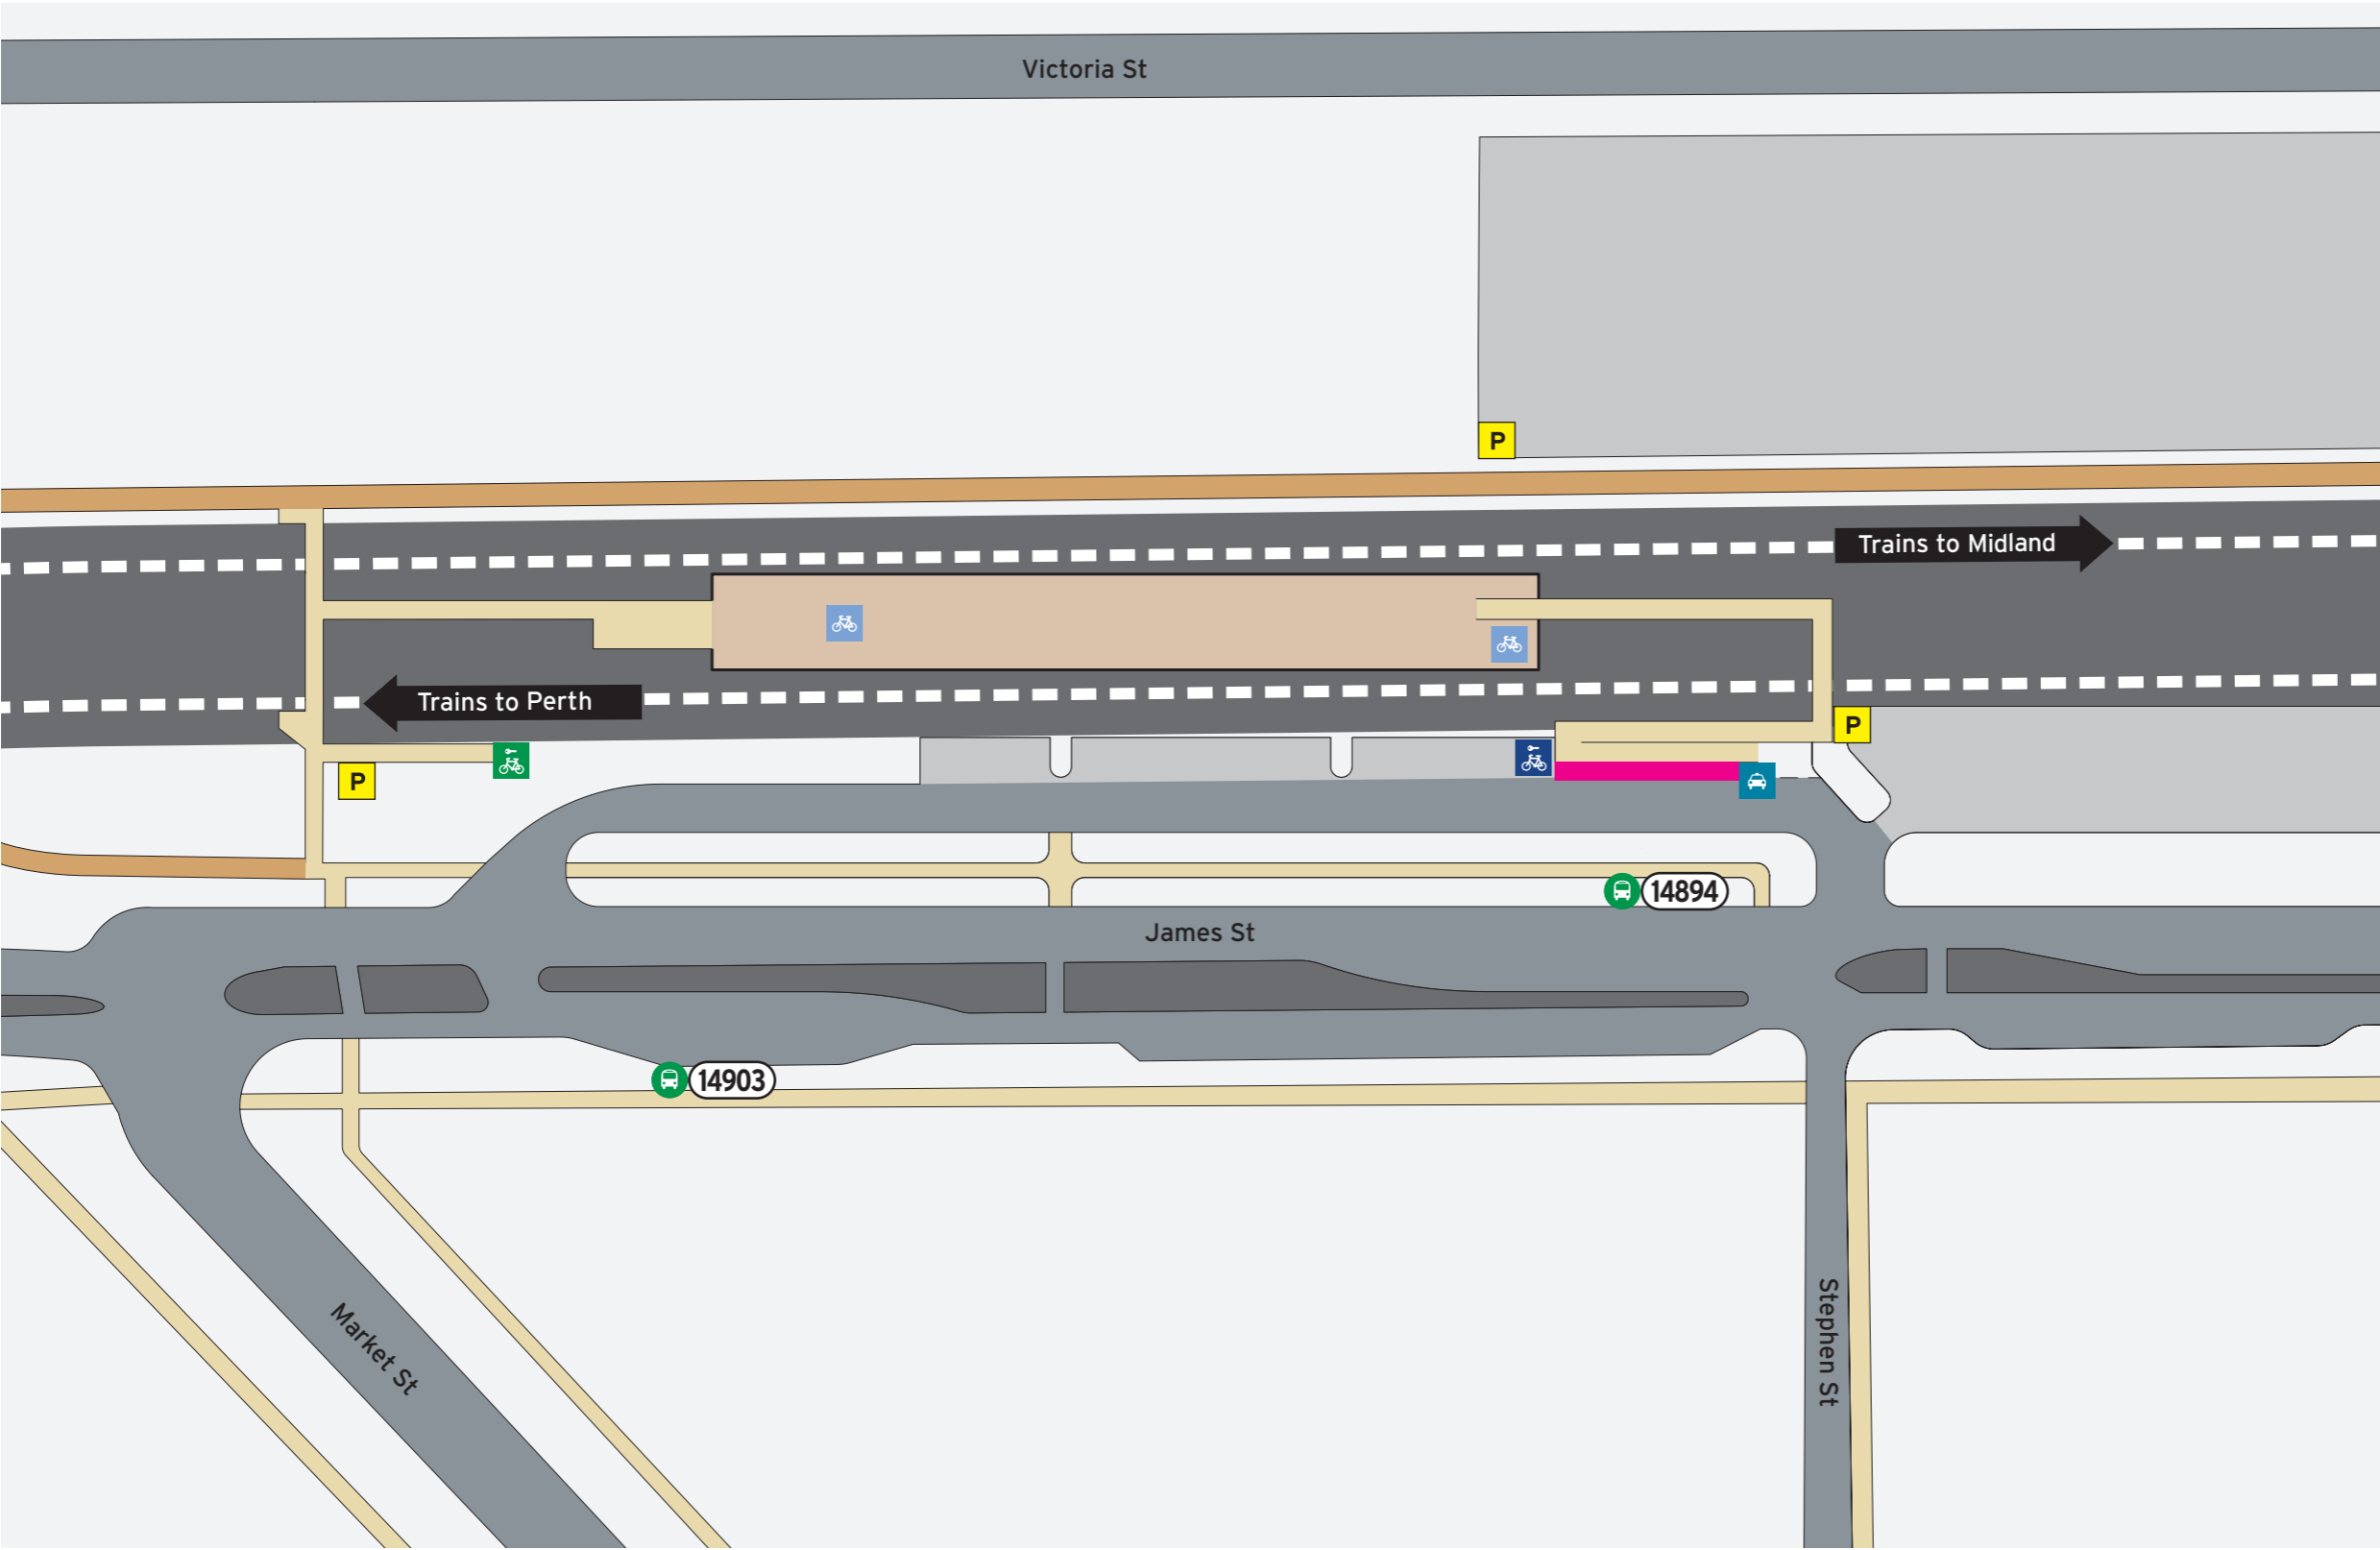

Guildford Station - Access Map 1 of 2

Current as at 06/04/2018

Bus Stops

Stop	Route
14894	Train Replacement to Midland 905
14903	Train Replacement to Perth 905

Legend

<p>North Point</p>	<p>Scale</p>	All access	Bus Stop	Platforms	Principal Shared Path	Non-Accessible Area
		Bicycle access	Stairs	Pathways	Road	Transperth Parking

This parking charge applies to all vehicles.

For more information on parking your vehicle visit transperth.wa.gov.au

Legend

<p>North Point</p>	<p>Scale</p>	Bus Stop	Bike Shelter	Platforms	Principal Shared Path	Non-Accessible Area	Short Term Parking	SmartParker Machine
		Taxi	Bike U-rails	Pathways	Road	Transperth Parking	ACROD parking	
		Bike Lockers						