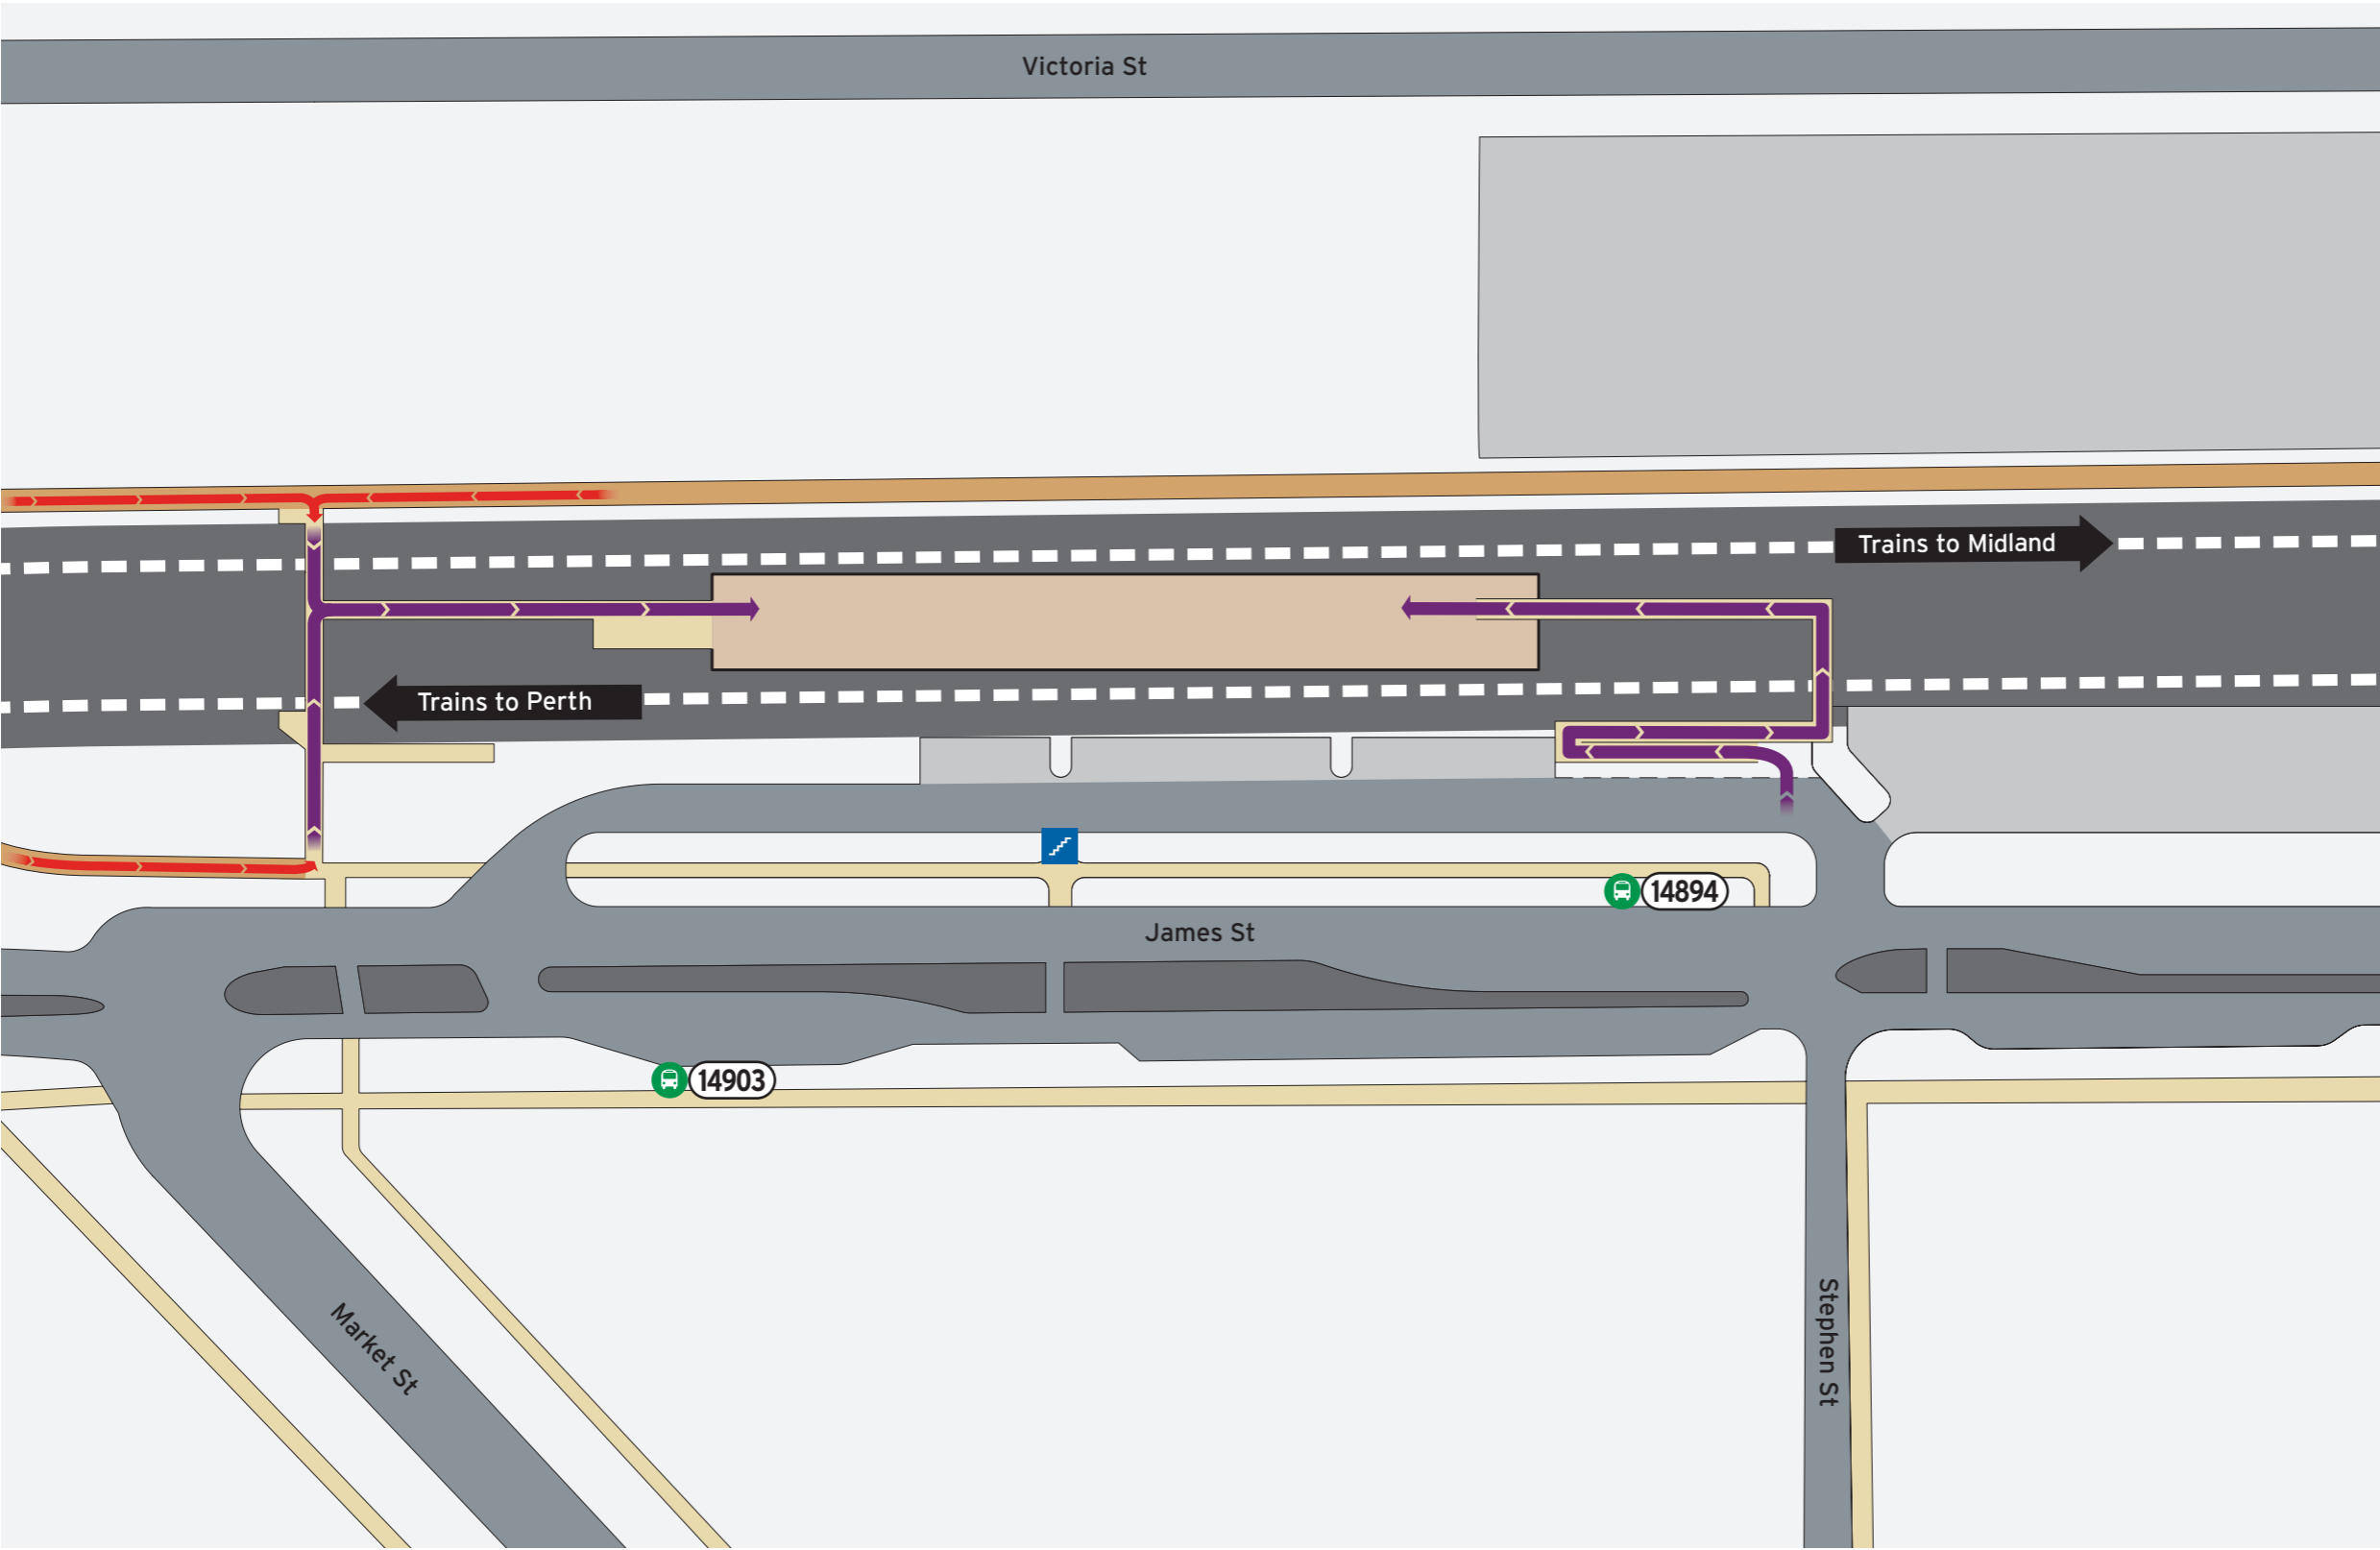

Guildford Station - Access Map 1 of 2

Current as at 06/04/2018

Bus Stops

Stop	Route
14894	Train Replacement to Midland 905
14903	Train Replacement to Perth 905

Legend

<p>North Point</p>	<p>Scale</p>	All access	Bus Stop	Platforms	Principal Shared Path	Non-Accessible Area
		Bicycle access	Stairs	Pathways	Road	Transperth Parking

P Parking Information

When to pay

Operating Times

Monday-Friday	Fee applies
Saturday	No charge
Sunday or Public Holiday	No charge*

*Unless vehicle is parked overnight

\$2.00 per 24hr period or part thereof applies.

This parking charge applies to all vehicles.

For more information on parking your vehicle visit transperth.wa.gov.au

Legend

<p>North Point</p>	<p>Scale</p>	Bus Stop	Bike Shelter	Platforms	Principal Shared Path	Non-Accessible Area	Short Term Parking	SmartParker Machine
		Taxi	Bike U-rails	Pathways	Road	Transperth Parking	ACROD parking	
		Bike Lockers						