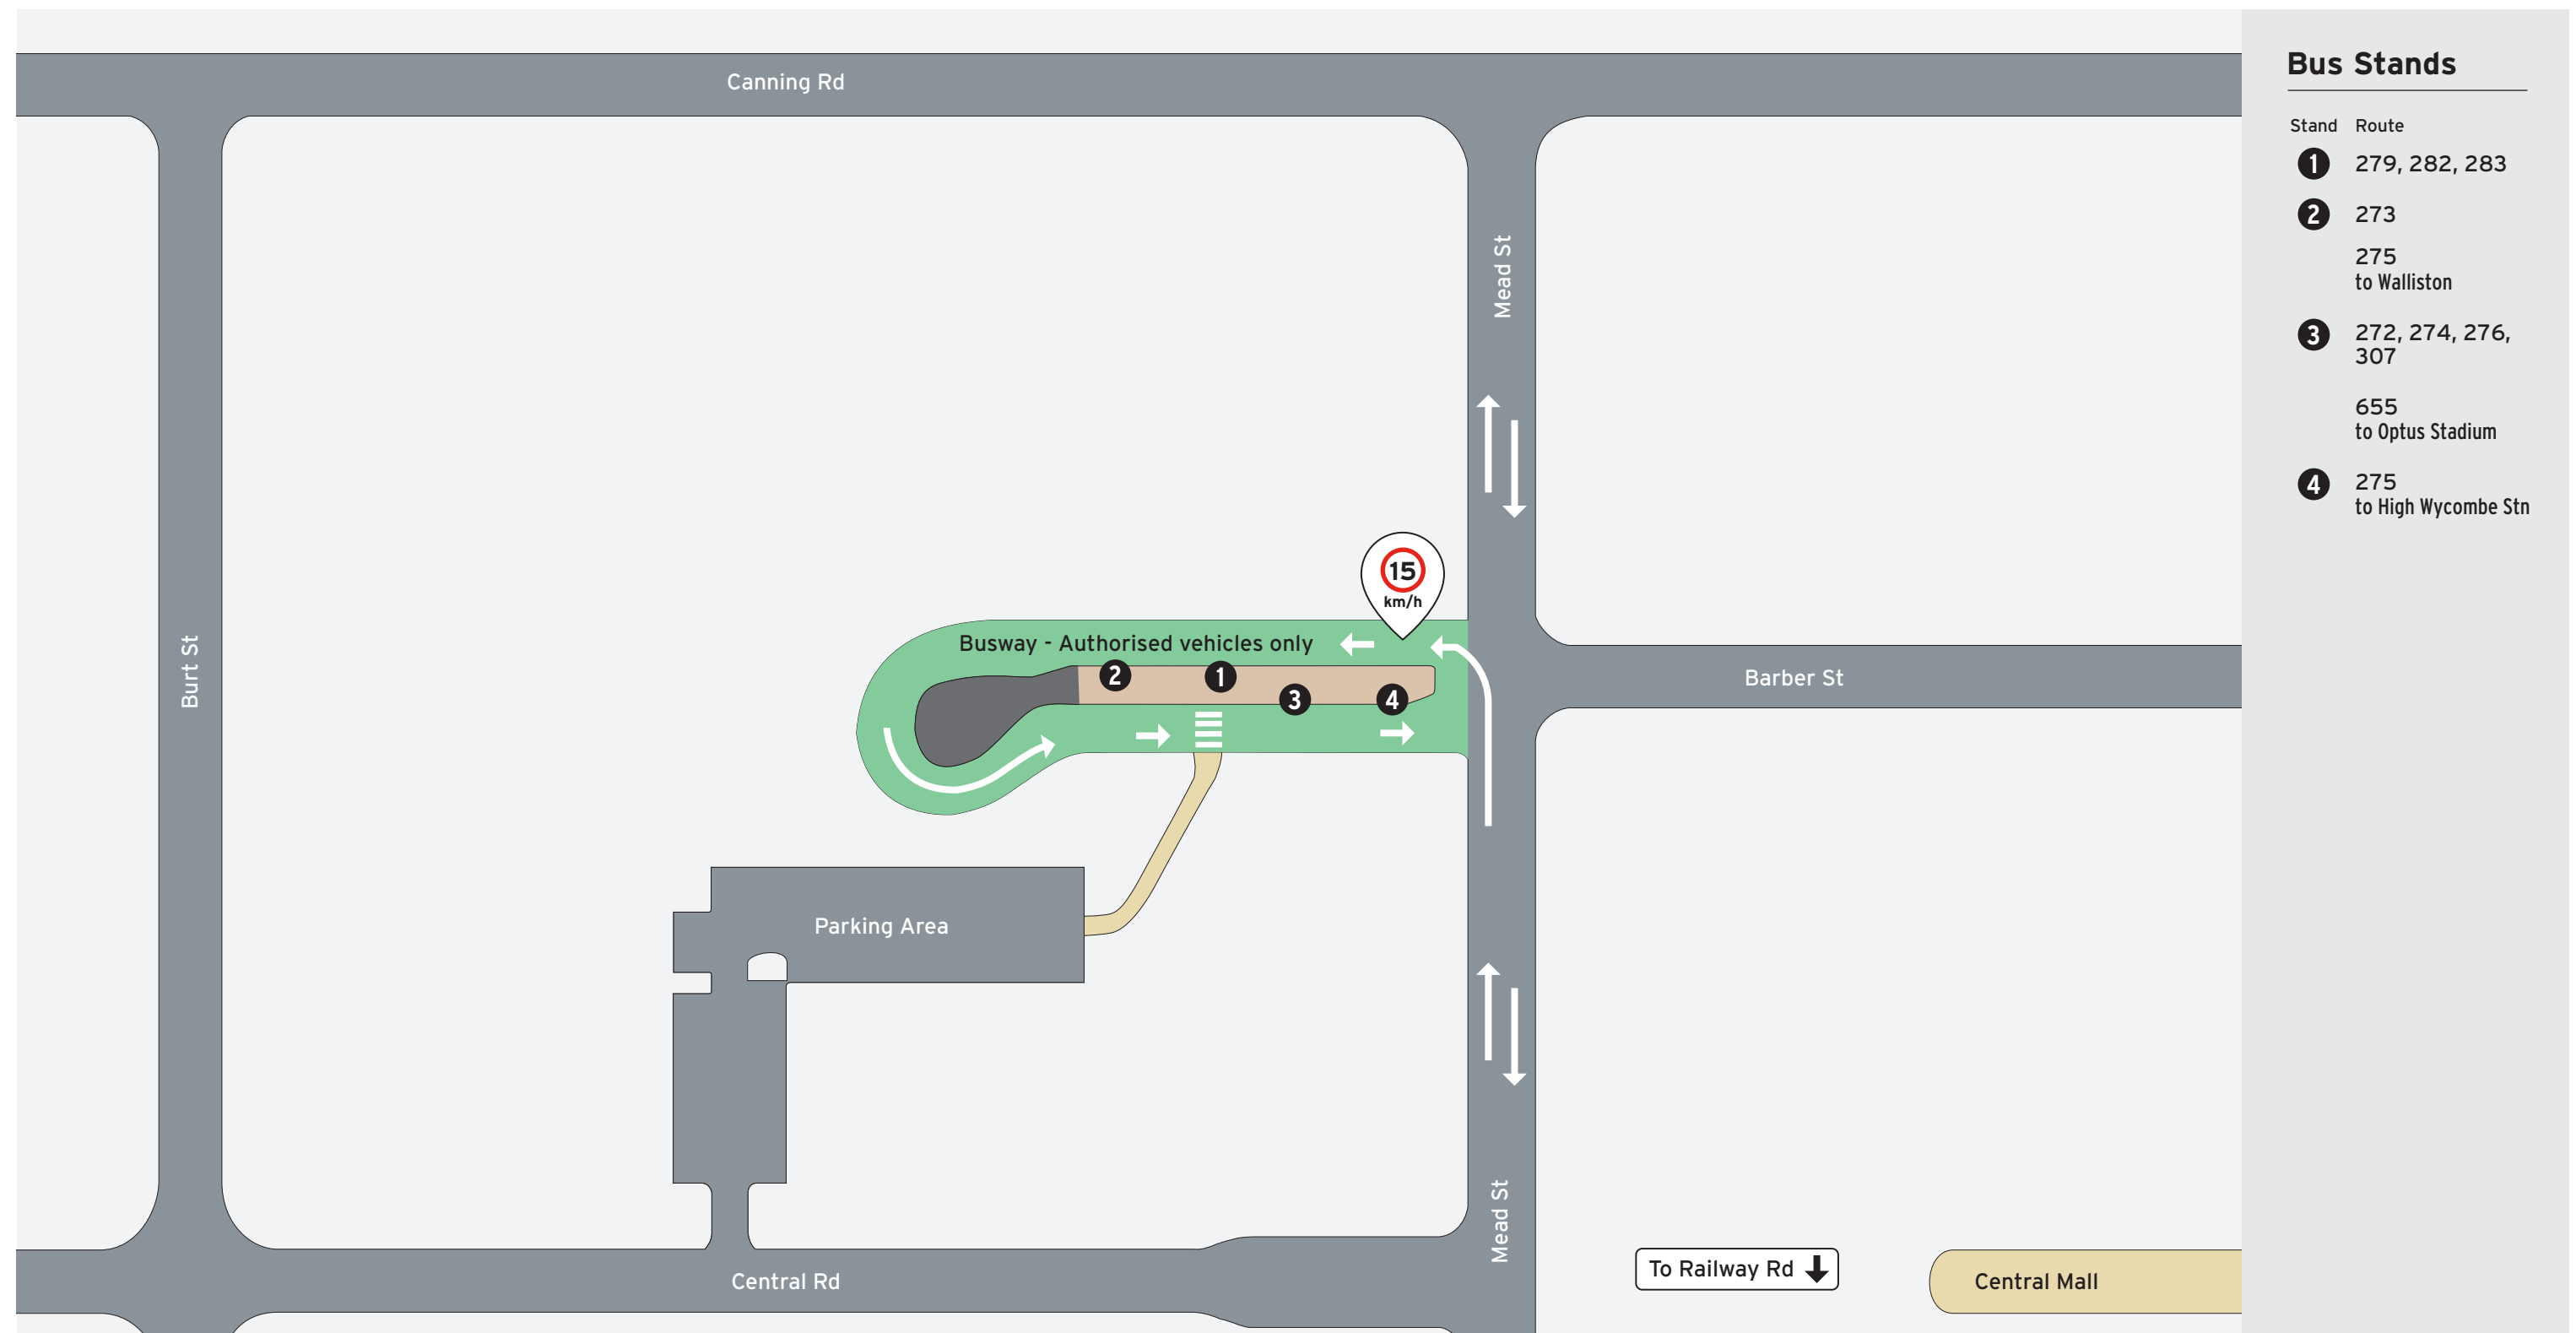

Kalamunda Station - Station Map

Current as 20 November 2023

Bus Stands

Stand	Route
1	279, 282, 283
2	273 275 to Walliston
3	272, 274, 276, 307 655 to Optus Stadium
4	275 to High Wycombe Stn

Legend

North Point
 Scale
 0 20m

Bus Stand Number	Road/ Parking Area
Pathways	Busway
Non-Accessible Area	Platforms