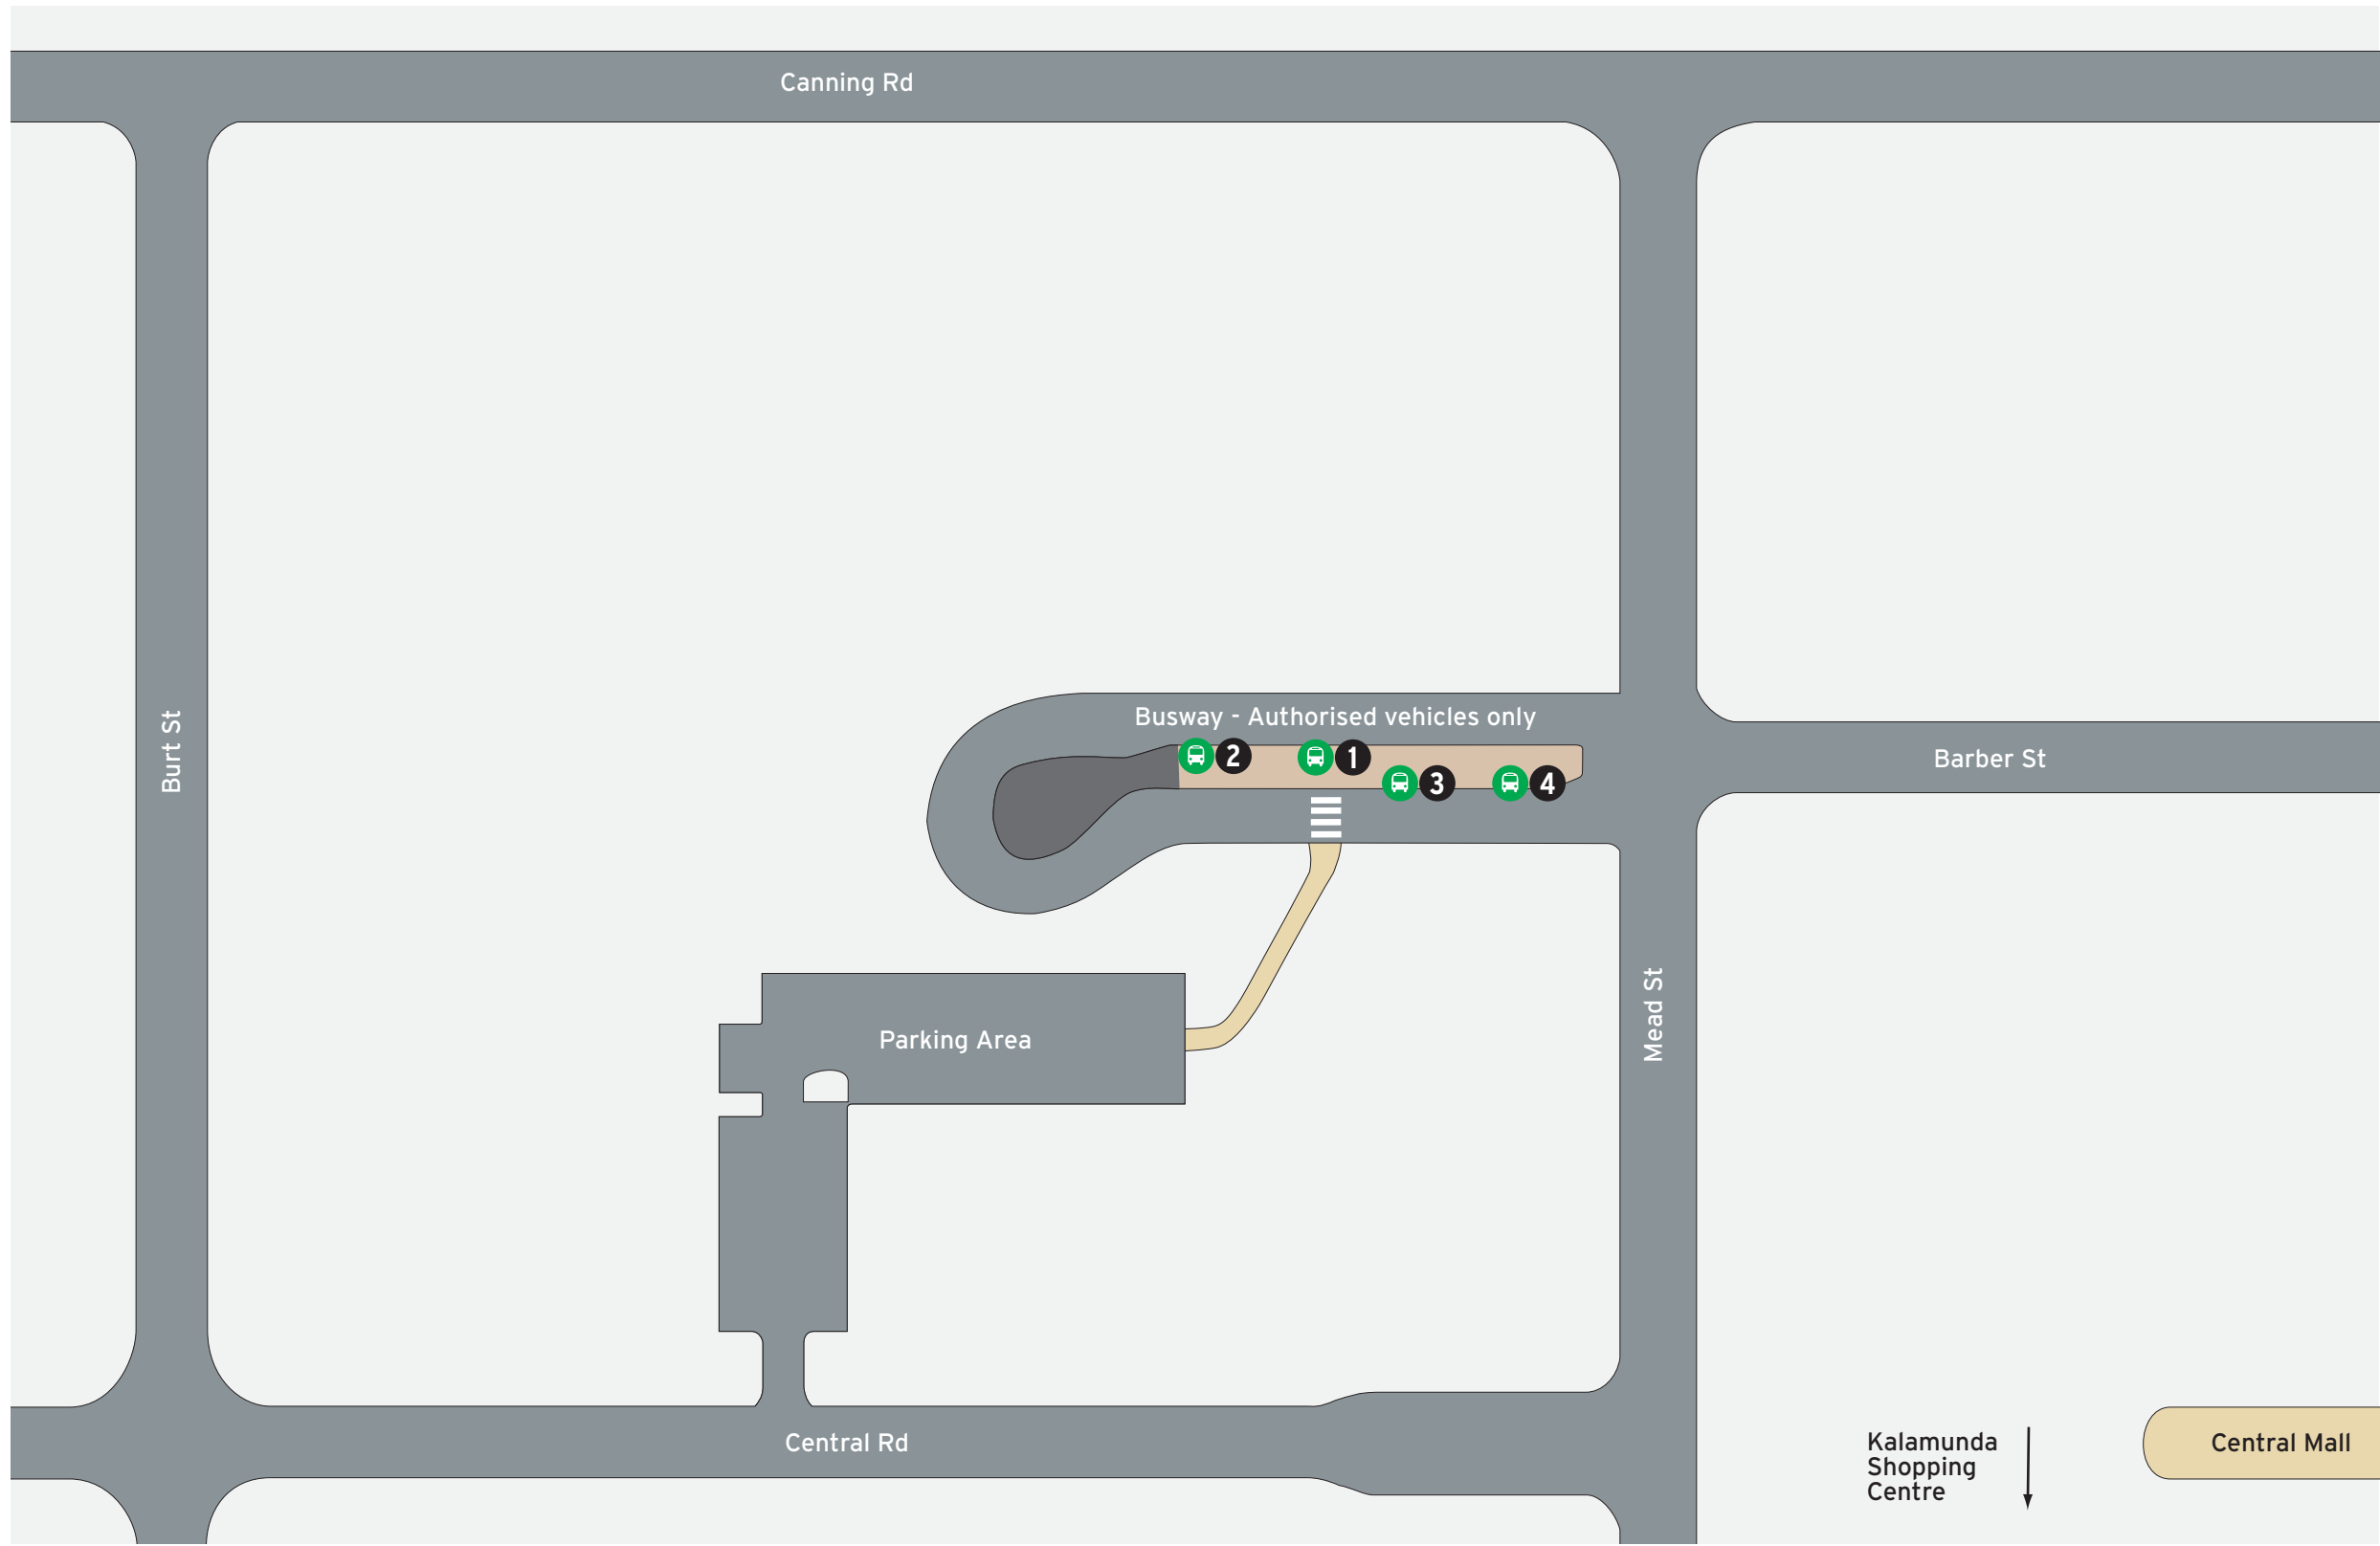

Kalamunda Bus Station - Access Map

Current as at 06/04/2018

Bus Stands

Stand	Route
1	288 to Forrestfield 295, 299 to Walliston
2	279, 282, 283 685 to Crown Casino
3	295, 299 to Perth
4	291, 296, 297, 307

Legend

North Point
 Scale
 Bus Stand
 Platforms
 Pathways
 Road / Parking Area
 Non-Accessible Area