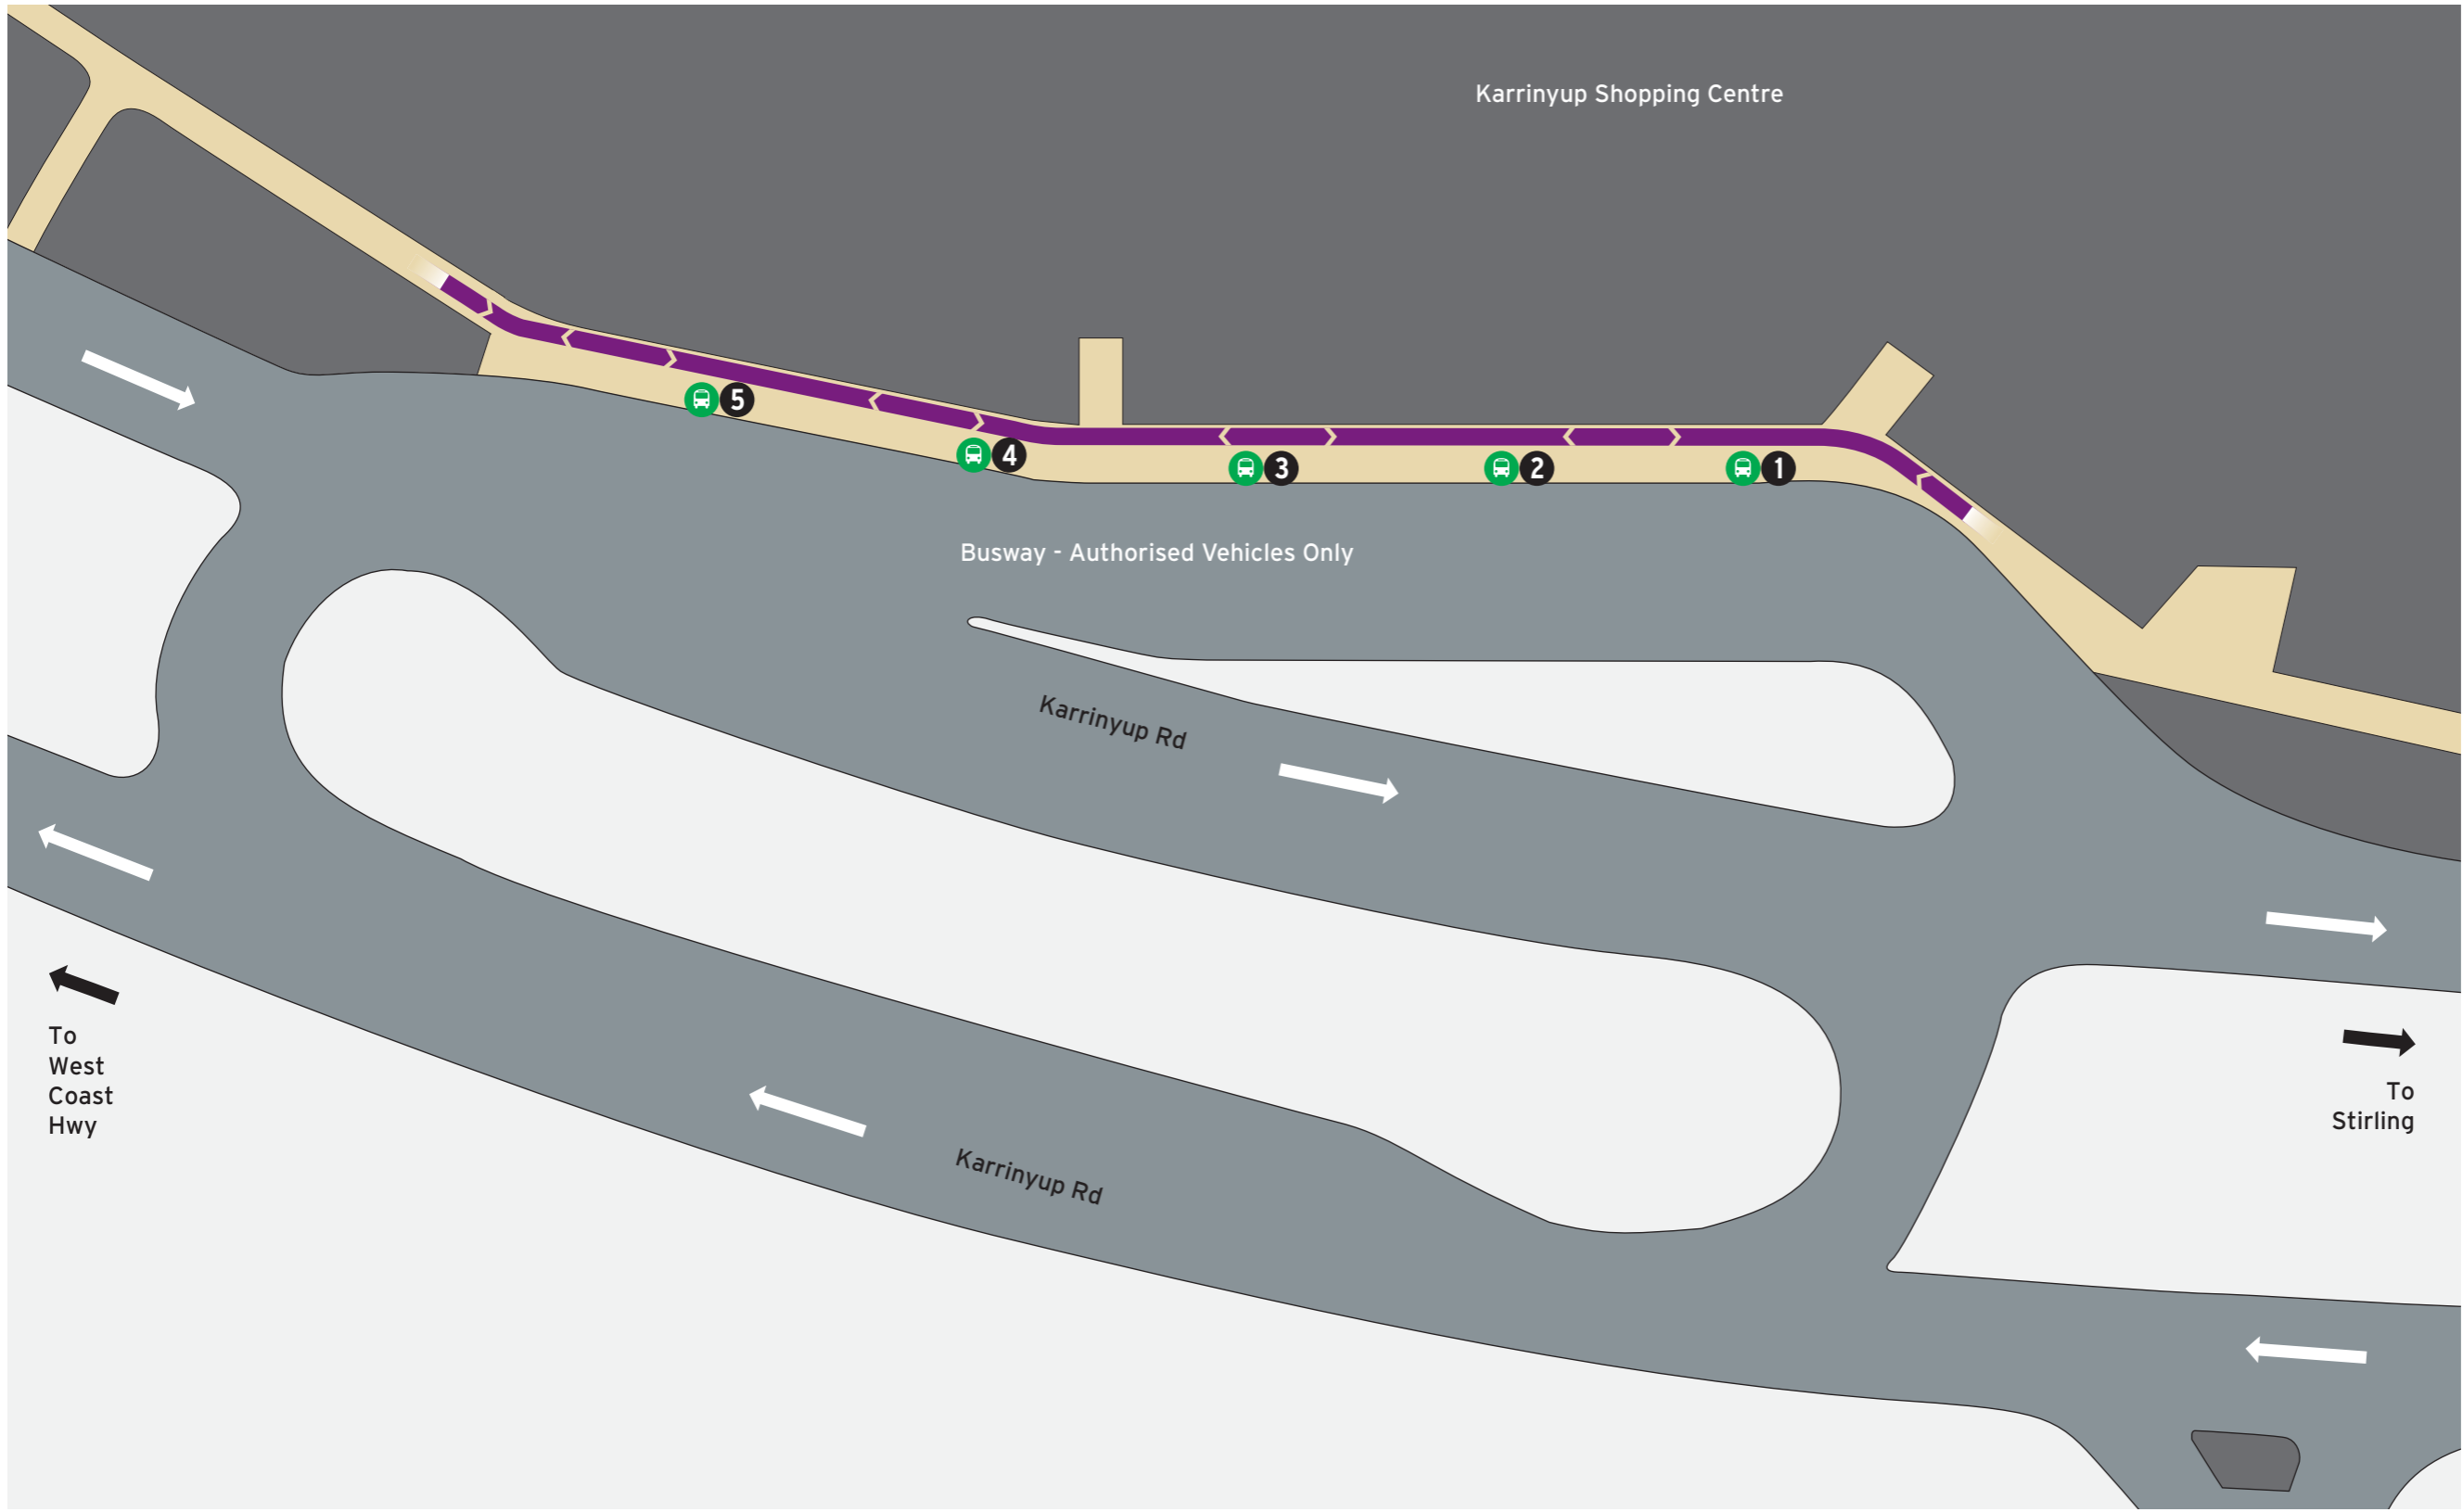

Karrinyup Bus Station - Access Map

Current as at 06/04/2018

Bus Stands

Stand	Route
1	422 To Scarborough 424
2	422 To Stirling
3	423, 425 To Stirling
4	423, 425 To Warwick
5	381 650 to Optus Stadium 680 to Crown Casino School Specials

Legend

 North Point
 Scale 0 10m
 All access
 Bus Stand
 Pathways
 Road
 Non-Accessible Area