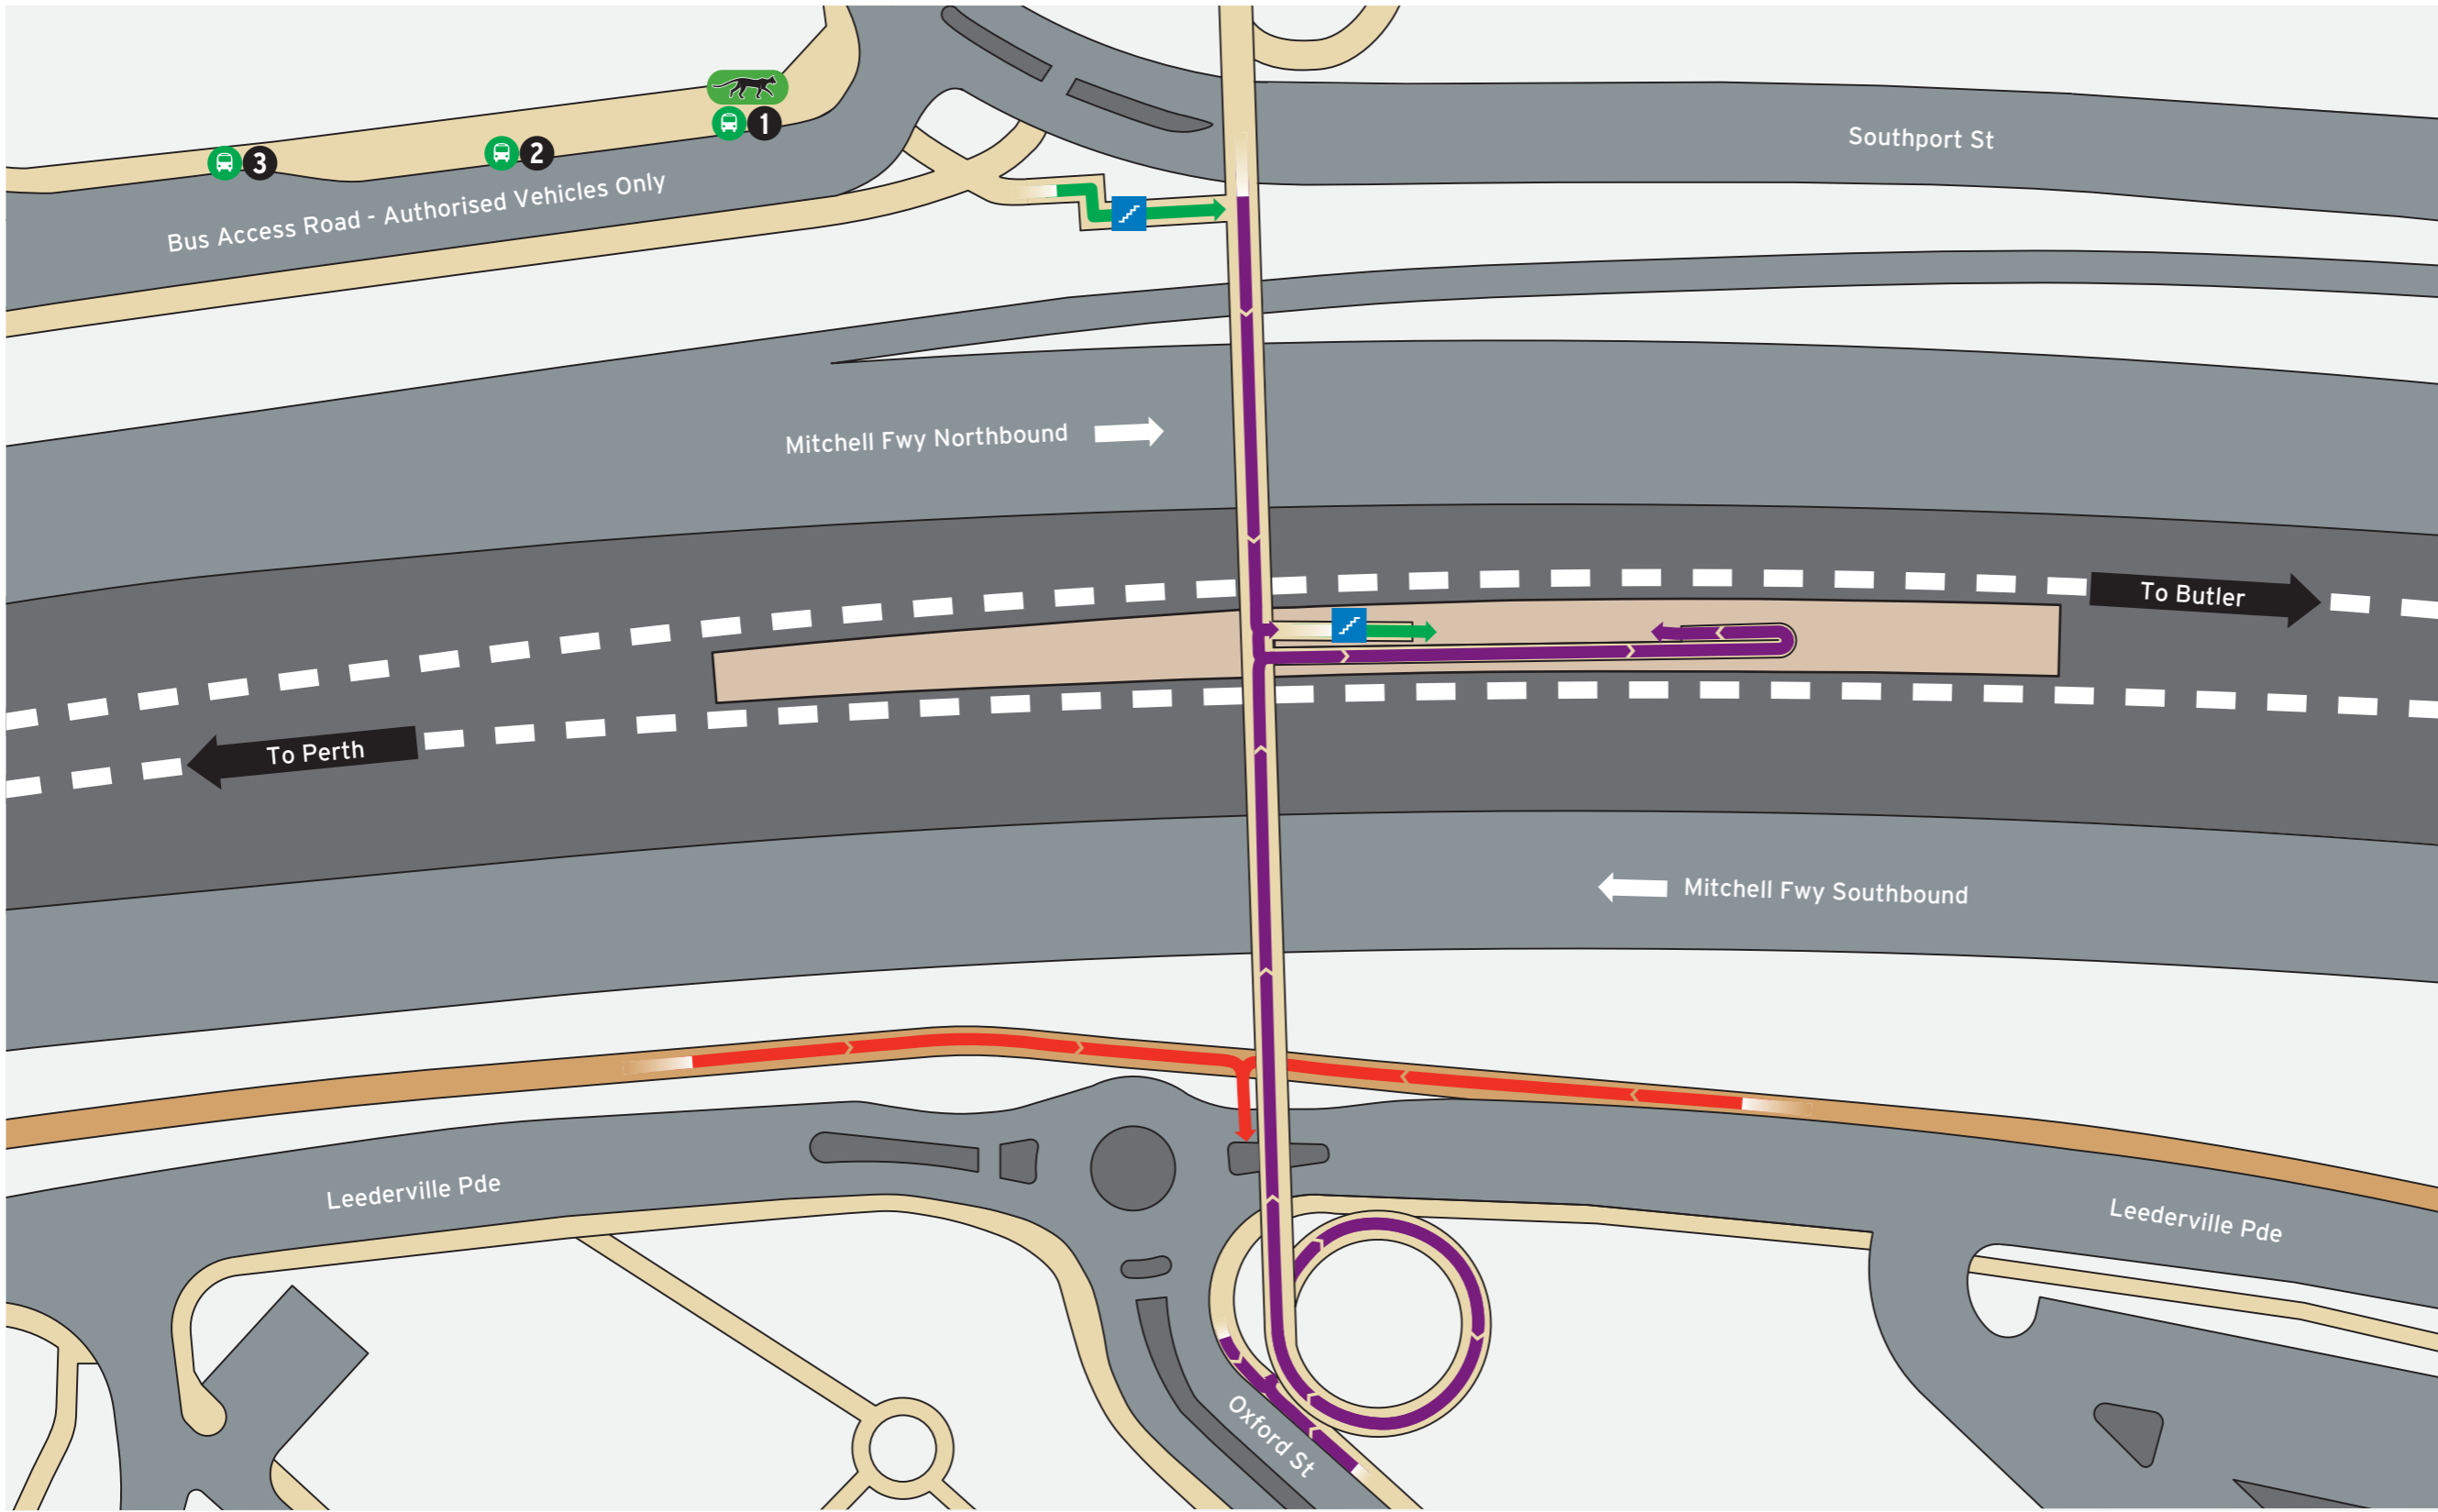

Leederville Station - Access Map

Current as at 06/04/2018

Bus Stops

Stand	Route
1	Green CAT
2	Train Replacement to Perth 904
3	Train Replacement to Butler 904

Legend

		All access	Bicycle access	Platforms Pathways	Principal Shared Path
North Point	Scale	Pedestrian access	Bus Stop	Road	Non-Accessible Area
		Stairs			