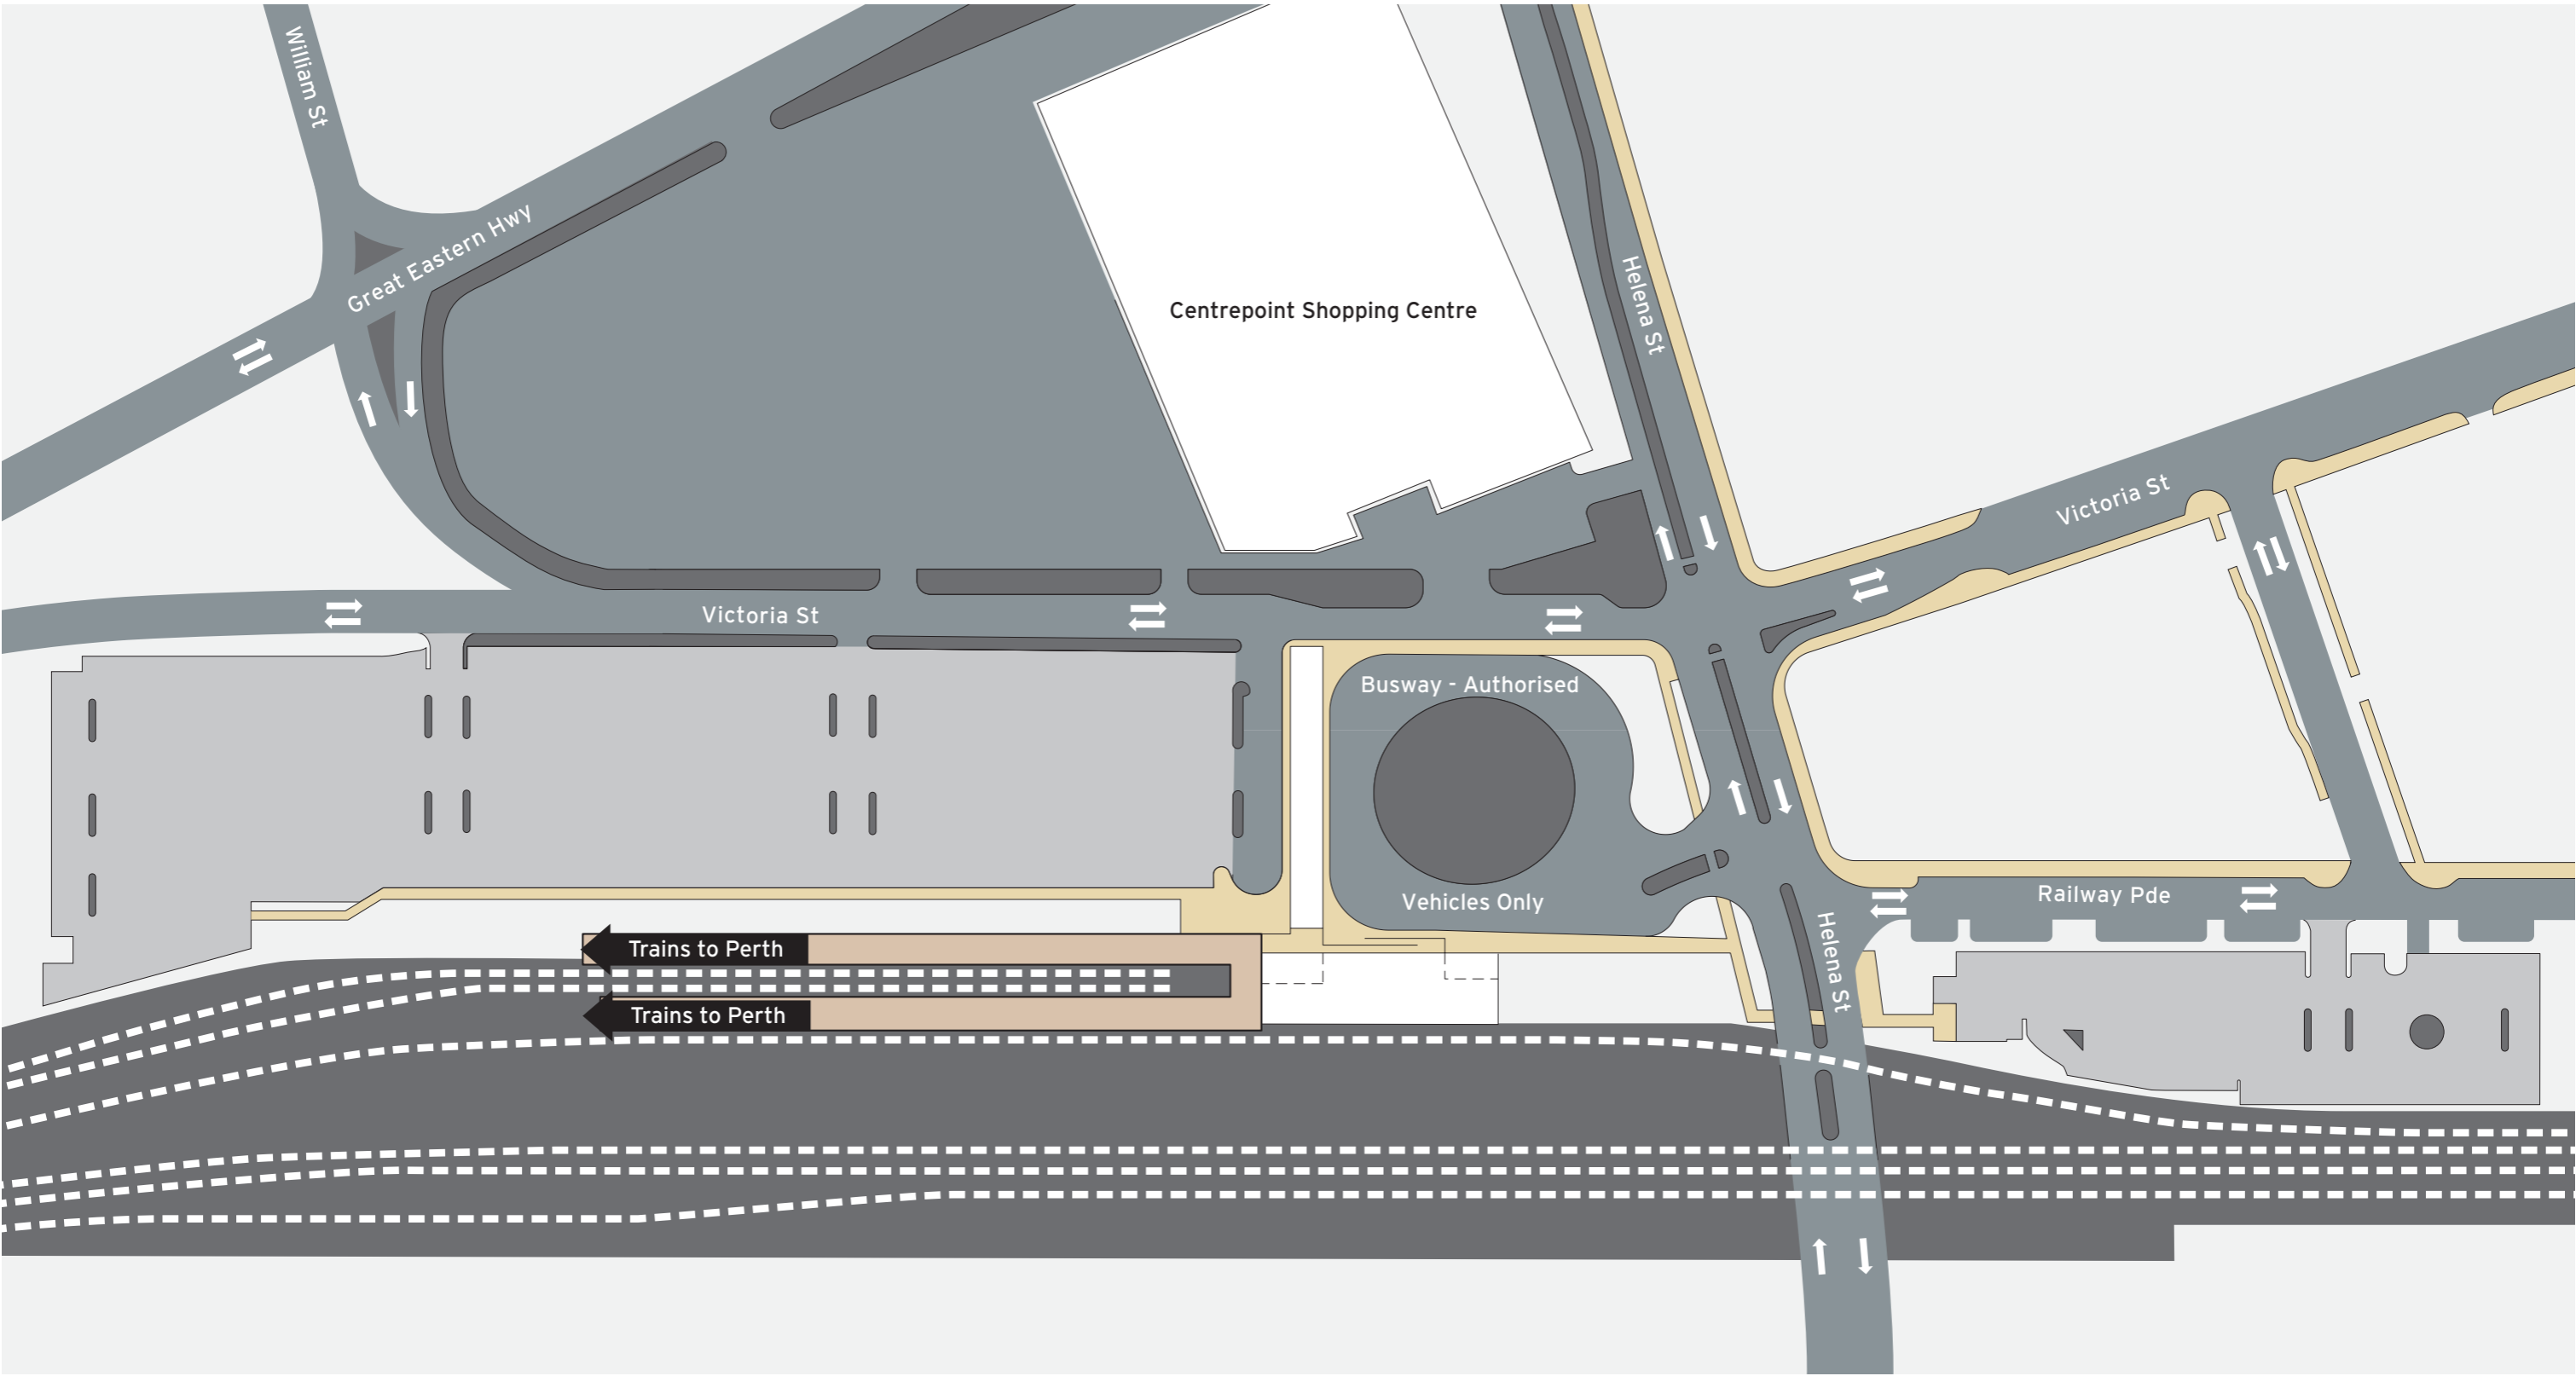

Midland Station - Overview 1 of 3

Current as at 15/05/2018

Legend

 North Point	 Scale	 Platforms	 Pathways	 Non-Accessible Area
			 Road	 Transperth Parking

Midland Station - Access Map

Bus Stands

Stand	Route
1	Transwa Set Down
2	301 Train Replacement to Perth 905
3	314, 315
4	313, 323, 324, 325, 326, 327
5	36, 300, 304
6	294, 297
7	307, 321, 322
8	320, 328 School Specials
9	308, 310, 311, 312, 335

Legend

North Point	Scale				

Midland Station - Parking Map

P Parking Information

When to pay

Operating Times
 Monday-Friday Fee applies
 Saturday No charge
 Sunday or Public Holiday No charge*
 *Unless vehicle is parked overnight

\$2.00 per 24hr period or part there of applies.

This parking charge applies to all vehicles.

For more information on parking your vehicle visit transperth.wa.gov.au

Legend

		Bus Stand	Taxi	Platforms	Non-Accessible Area	ACROD parking
North Point	Scale	Bike Lockers		Pathways	Transperth Parking	SmartParker Machine
		Bike Shelter		Road	Short Term Parking	