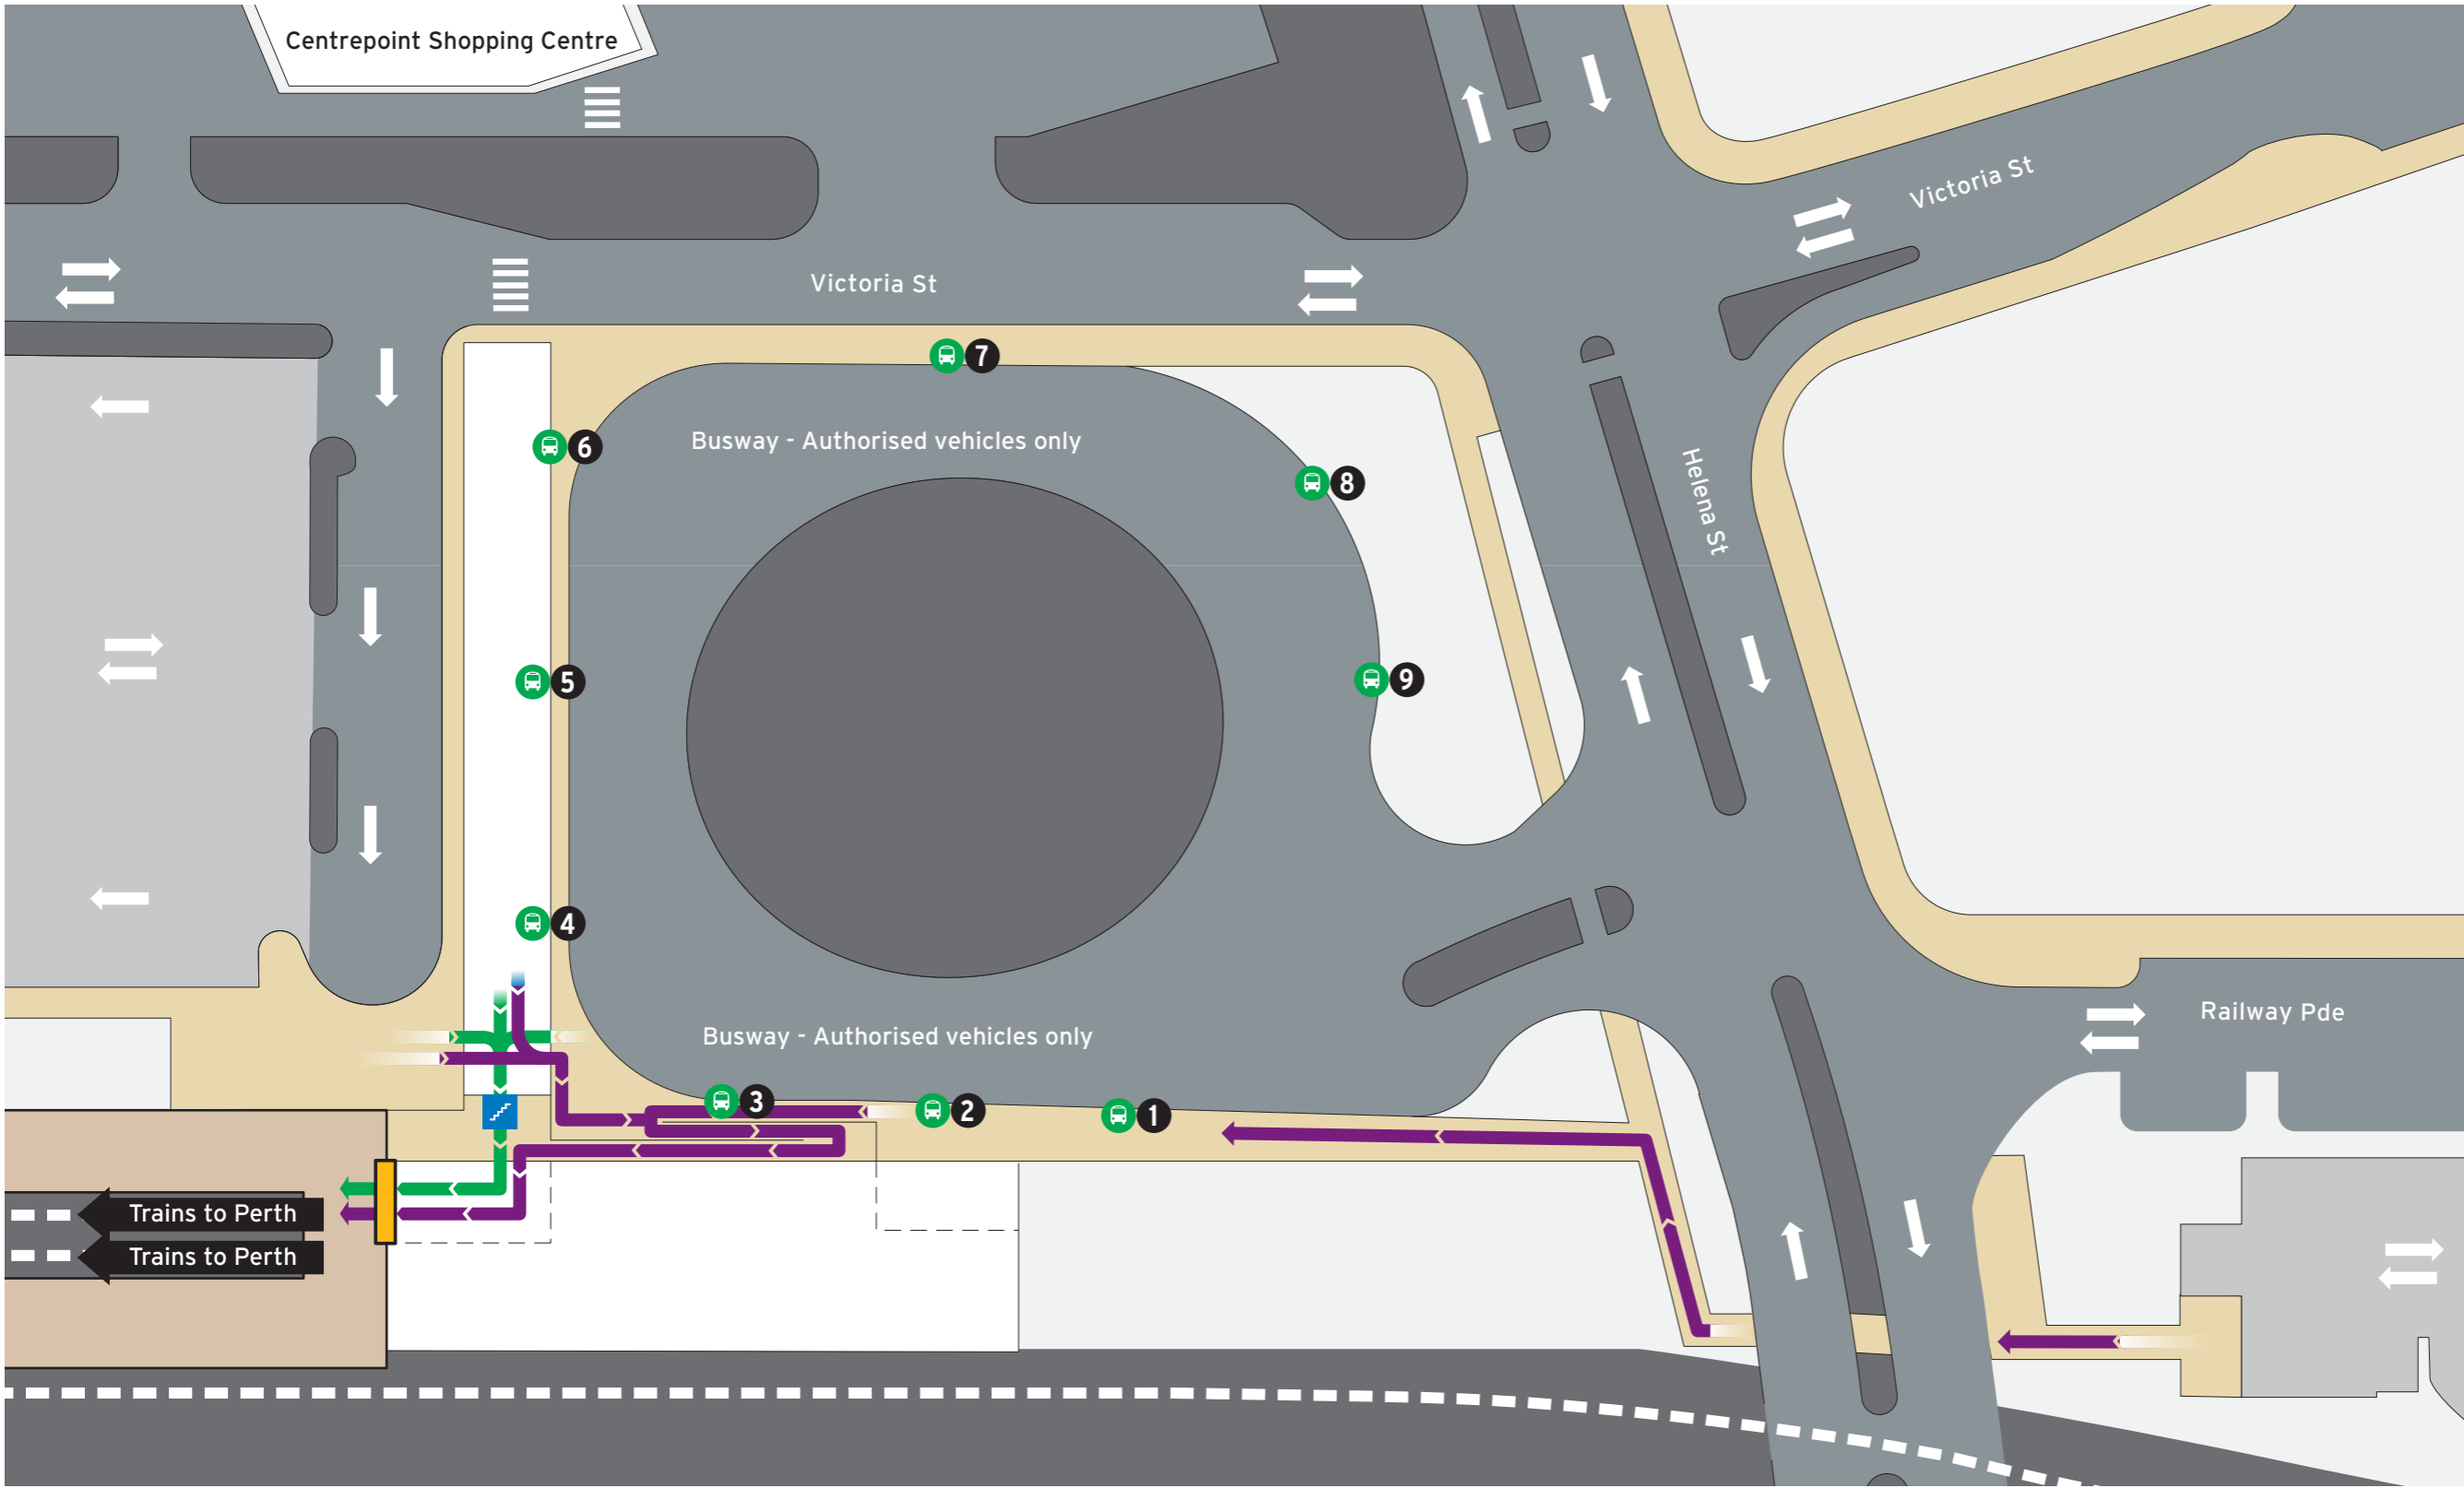

Midland Station - Overview 1 of 3

Current as at 15/05/2018

Legend

 North Point	 Scale	 Platforms	 Pathways	 Non-Accessible Area
			 Road	 Transperth Parking

Midland Station - Access Map

Bus Stands

Stand	Route
1	Transwa Set Down
2	301 Train Replacement to Perth 905
3	314, 315
4	313, 323, 324, 325, 326, 327
5	36, 300, 304
6	294, 297
7	307, 321, 322
8	320, 328 School Specials
9	308, 310, 311, 312, 335

Legend

North Point	Scale				

Midland Station - Parking Map

P Parking Information

When to pay

Operating Times
 Monday-Friday Fee applies
 Saturday No charge
 Sunday or Public Holiday No charge*
 *Unless vehicle is parked overnight

\$2.00 per 24hr period or part there of applies.

This parking charge applies to all vehicles.

For more information on parking your vehicle visit transperth.wa.gov.au

Legend

		Bus Stand	Taxi	Platforms	Non-Accessible Area	ACROD parking
North Point	Scale	Bike Lockers		Pathways	Transperth Parking	SmartParker Machine
		Bike Shelter		Road	Short Term Parking	