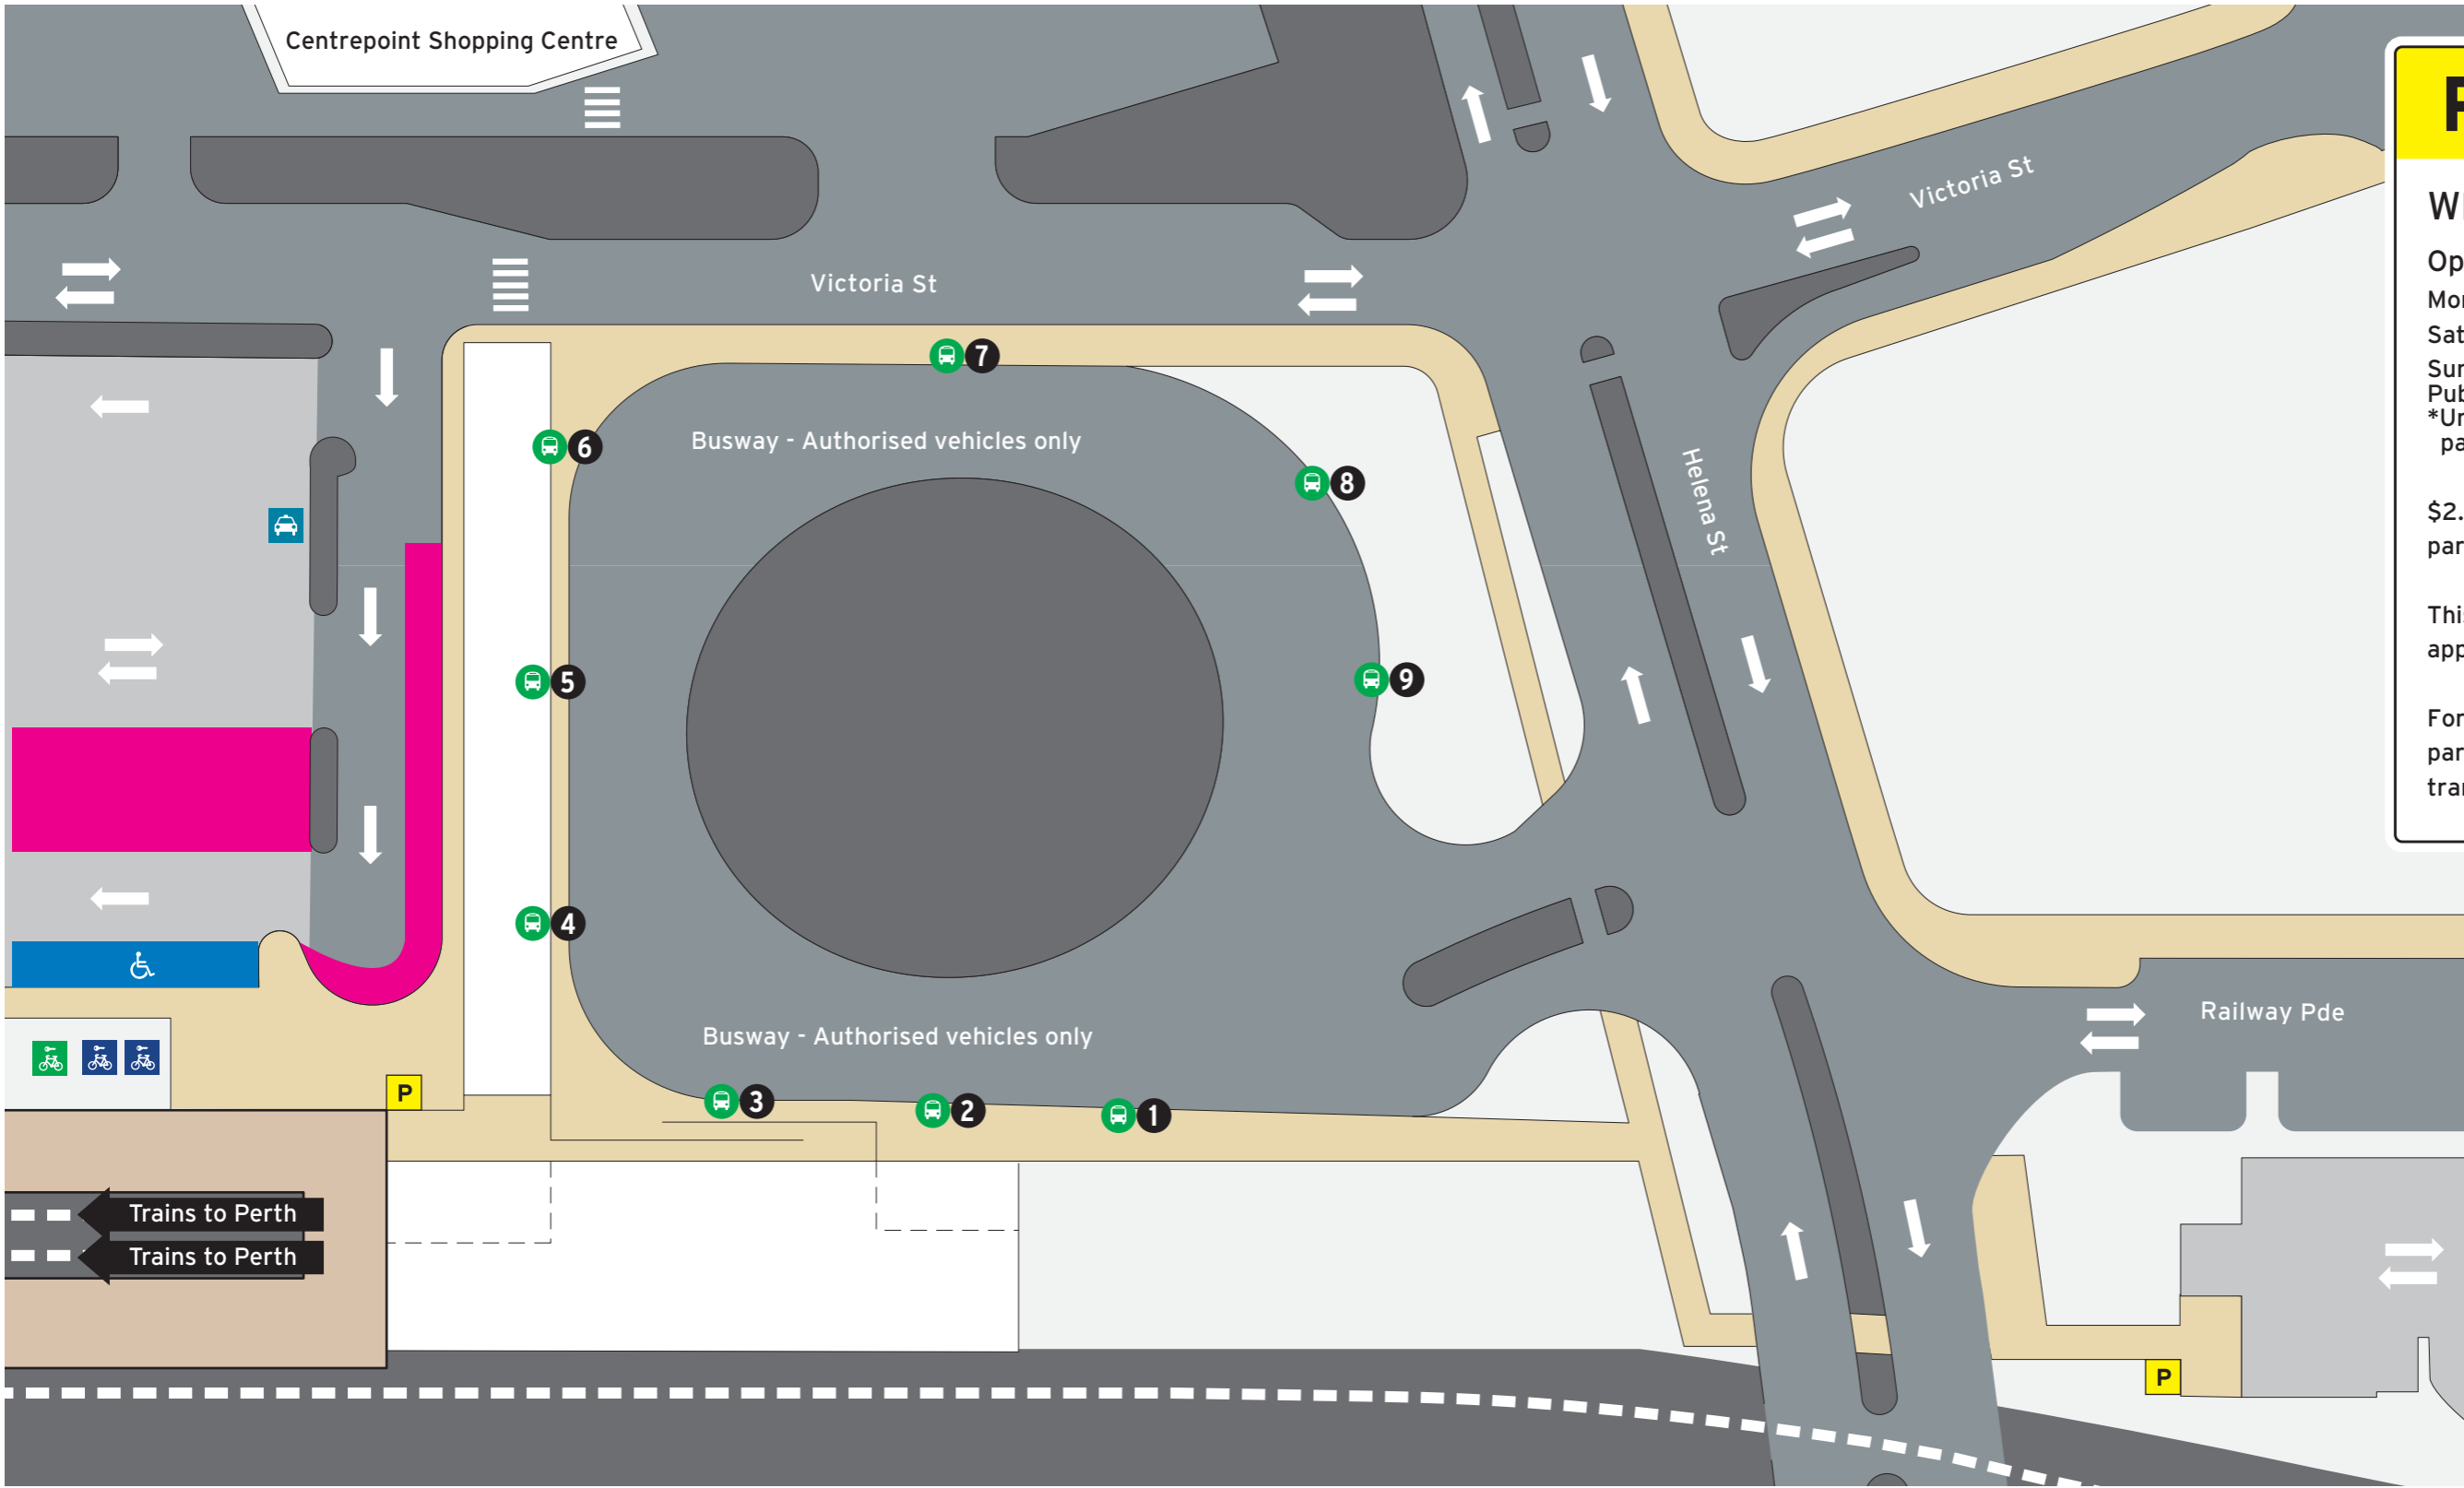

Midland Station - Overview 1 of 3

Current as at 15/05/2018

Legend

 North Point	 Scale	 Platforms	 Pathways	 Non-Accessible Area
			 Road	 Transperth Parking

Midland Station - Access Map

Bus Stands

Stand	Route
1	Transwa Set Down
2	301 Train Replacement to Perth 905
3	314, 315
4	313, 323, 324, 325, 326, 327
5	36, 300, 304
6	294, 297
7	307, 321, 322
8	320, 328 School Specials
9	308, 310, 311, 312, 335

Legend

North Point	Scale				

Midland Station - Parking Map

P Parking Information

When to pay

Operating Times
 Monday-Friday Fee applies
 Saturday No charge
 Sunday or Public Holiday No charge*
 *Unless vehicle is parked overnight

\$2.00 per 24hr period or part there of applies.

This parking charge applies to all vehicles.

For more information on parking your vehicle visit transperth.wa.gov.au

Legend

		Bus Stand	Taxi	Platforms	Non-Accessible Area	ACROD parking
North Point	Scale	Bike Lockers		Pathways	Transperth Parking	SmartParker Machine
		Bike Shelter		Road	Short Term Parking	