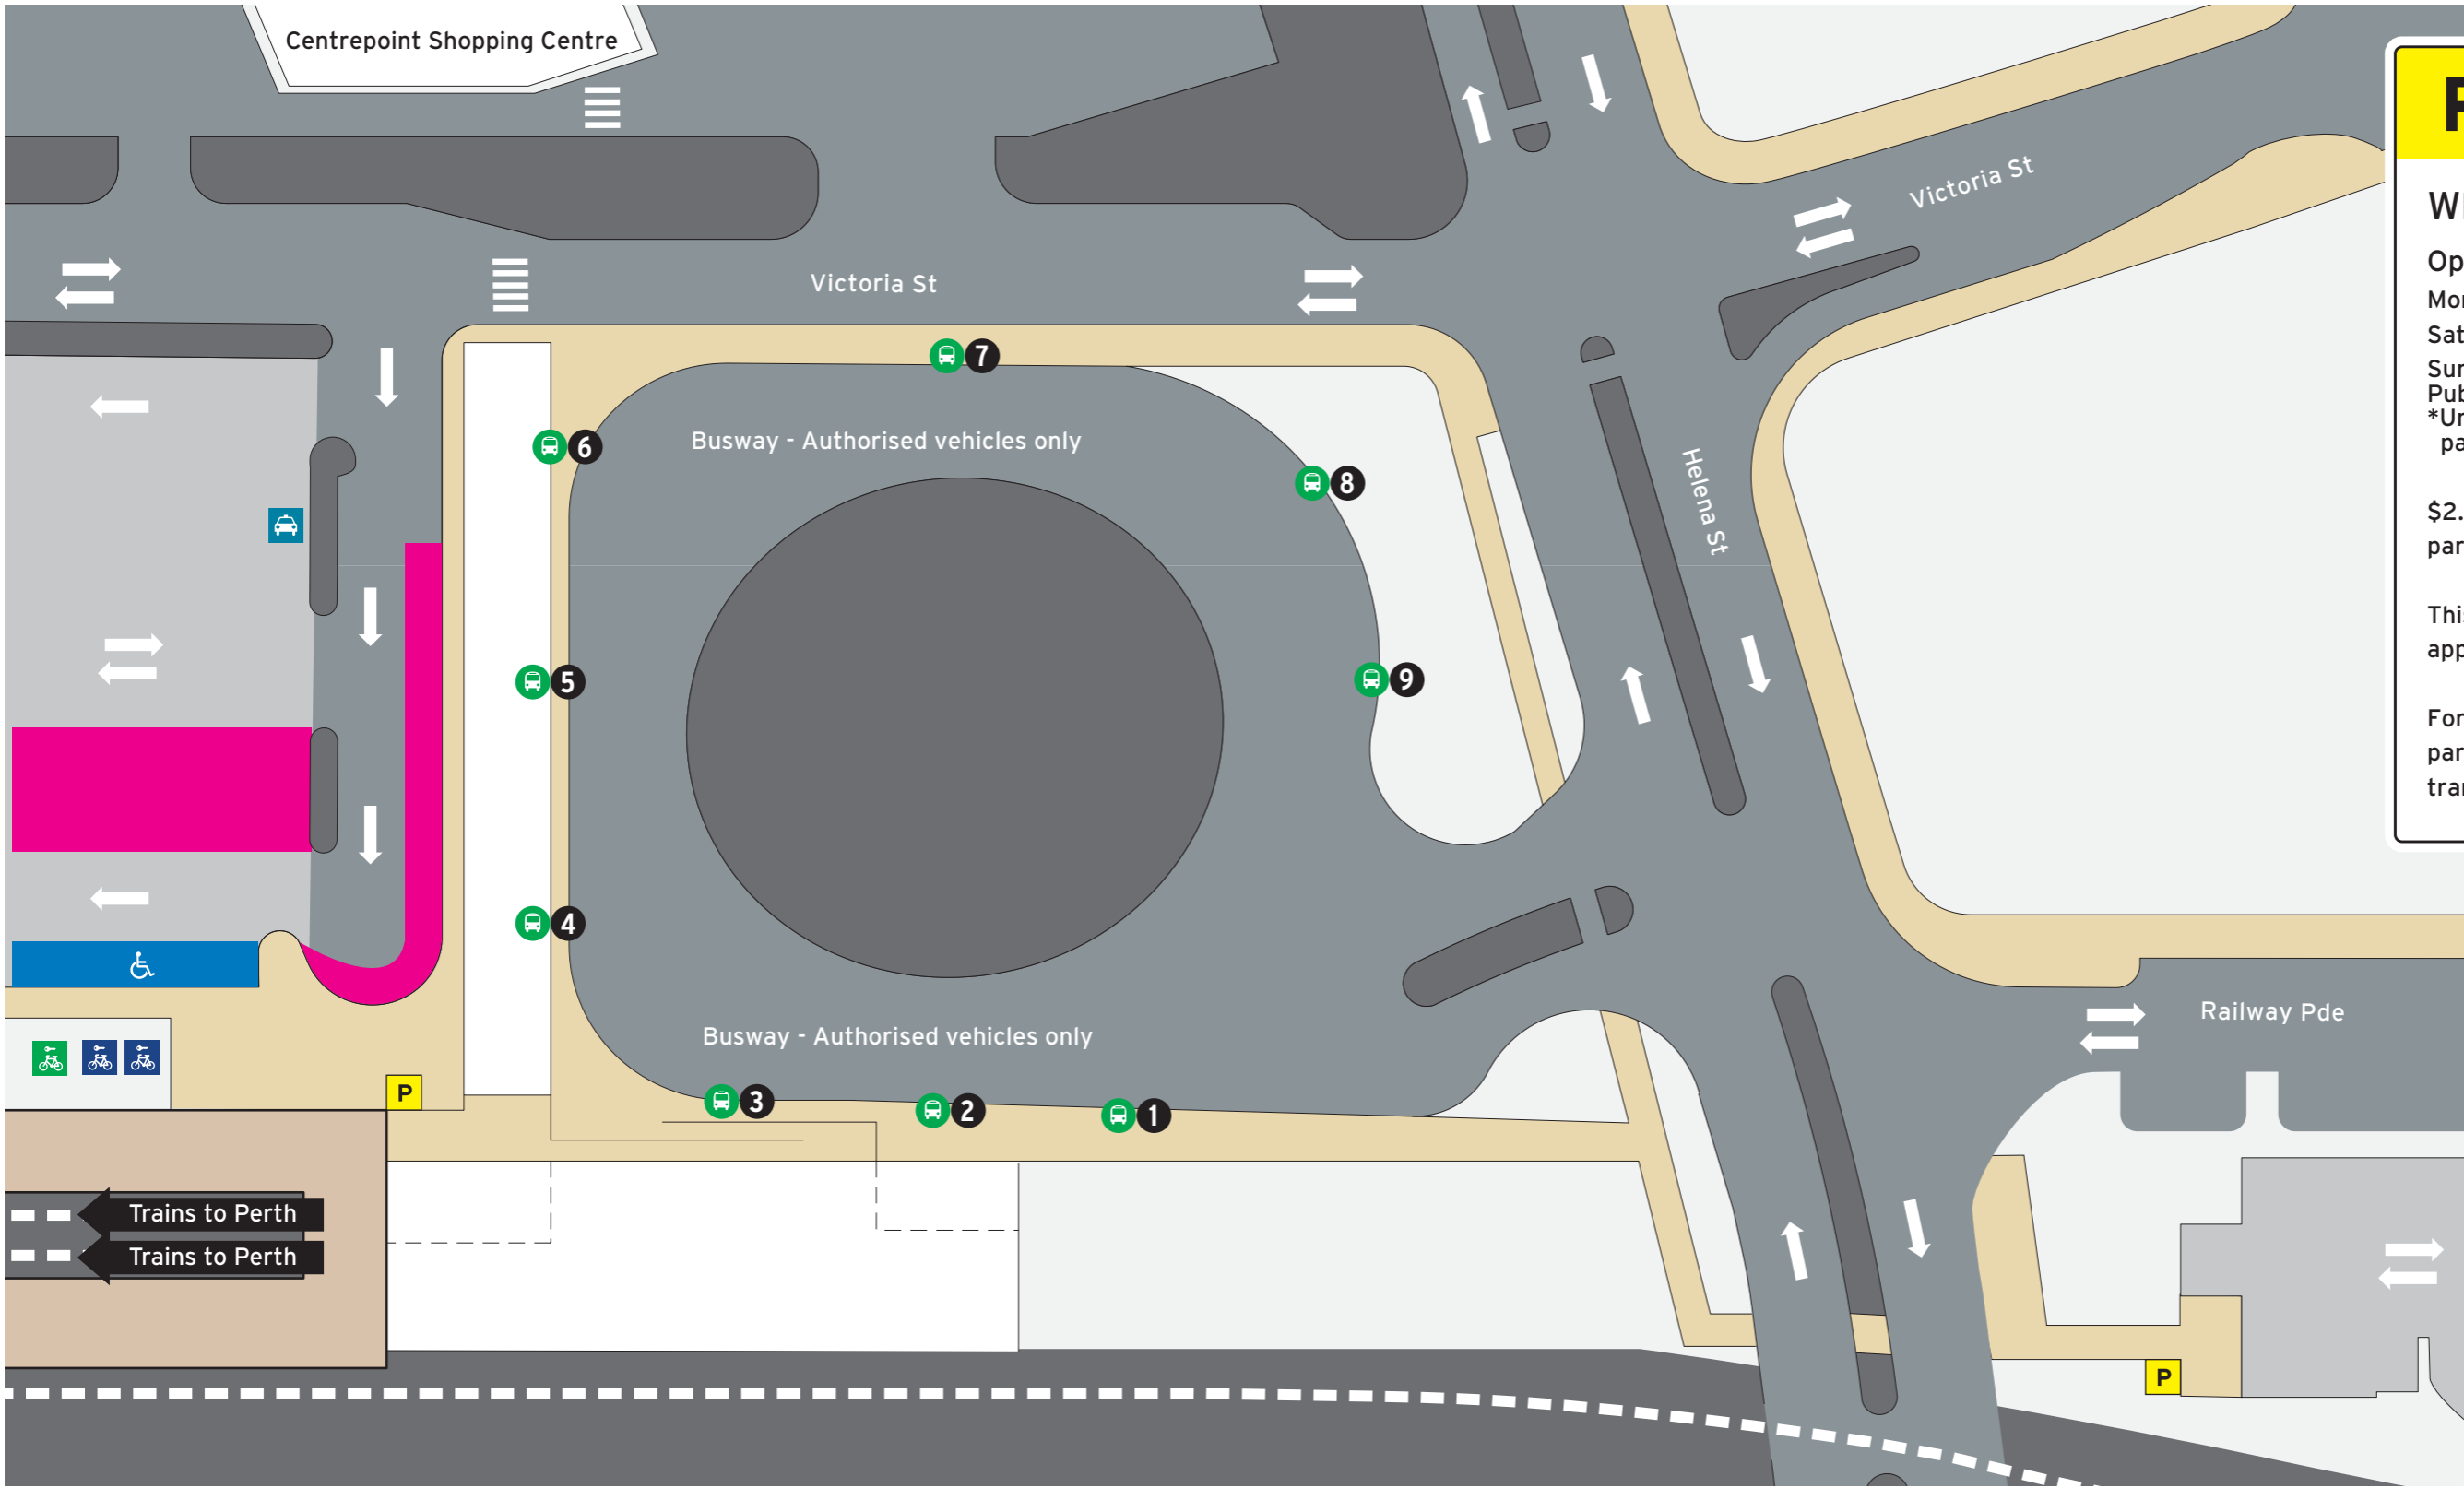

Midland Station - Parking Map

P Parking Information

When to pay

Operating Times
Monday-Friday Fee applies
Saturday No charge
Sunday or Public Holiday No charge*
*Unless vehicle is parked overnight

$2.00 per 24hr period or part there of applies.

This parking charge applies to all vehicles.

For more information on parking your vehicle visit transperth.wa.gov.au

Legend

		Bus Stand	Taxi	Platforms	Non-Accessible Area	ACROD parking
North Point	Scale	Bike Lockers		Pathways	Transperth Parking	SmartParker Machine
		Bike Shelter		Road	Short Term Parking