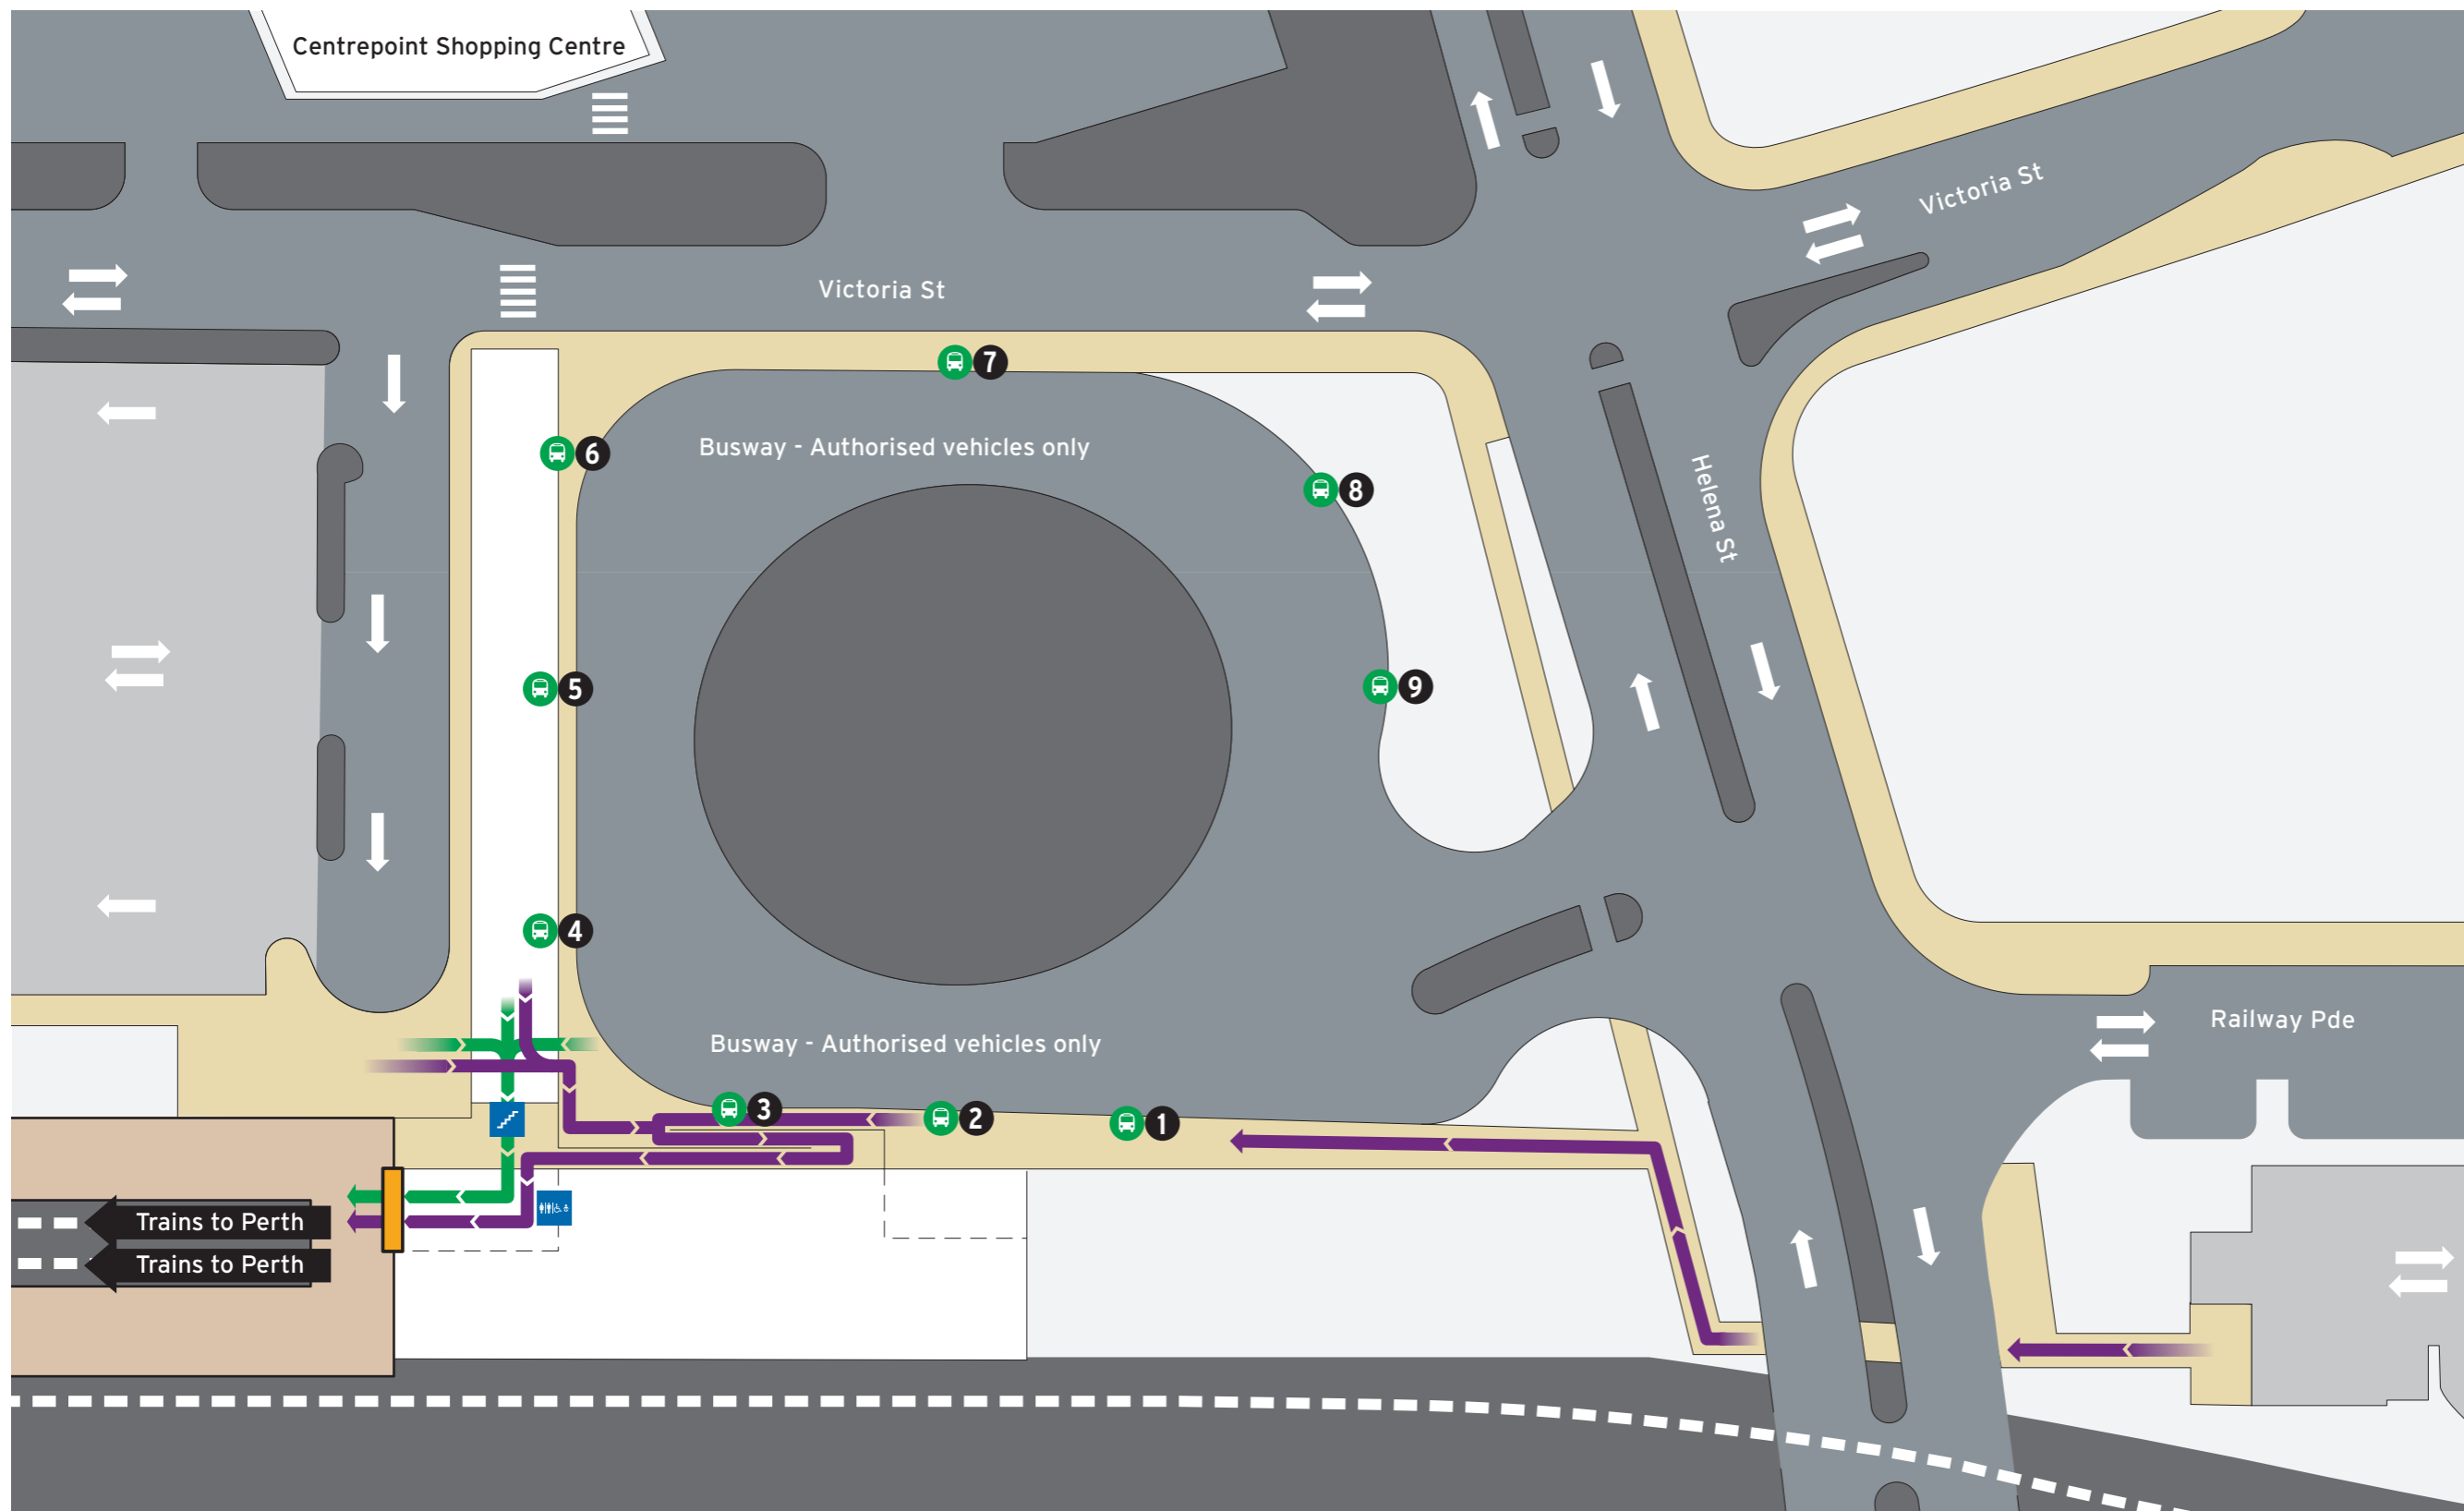

Midland Station - Overview 1 of 3

Current as at 15/05/2018

Legend

 North Point	 Scale	 Platforms	 Pathways	 Non-Accessible Area
			 Road	 Transperth Parking

Midland Station - Access Map 2 of 3

Current as at 15/05/2018

Bus Stands

Stand	Route
1	Transwa Set Down
2	301 Train Replacement to Perth 905
3	314, 315
4	313, 323, 324, 325, 326, 327
5	36, 300, 304
6	294, 297
7	307, 321, 322
8	320, 328 School Specials
9	308, 310, 311, 312, 335

Legend

		All access	Ticket Barrier	Toilets - Male & Female Accessible Baby change room	Pathways	Non-Accessible Area
North Point	Scale	Pedestrian access	Bus Stand		Platforms	Transperth Parkin
		Stairs			Road	

This parking charge applies to all vehicles.

For more information on parking your vehicle visit transperth.wa.gov.au

Legend

		Bus Stand	Taxi	Platforms	Non-Accessible Area	ACROD parking
North Point	Scale	Bike Lockers		Pathways	Transperth Parking	SmartParker Machine
		Bike Shelter		Road	Short Term Parking	