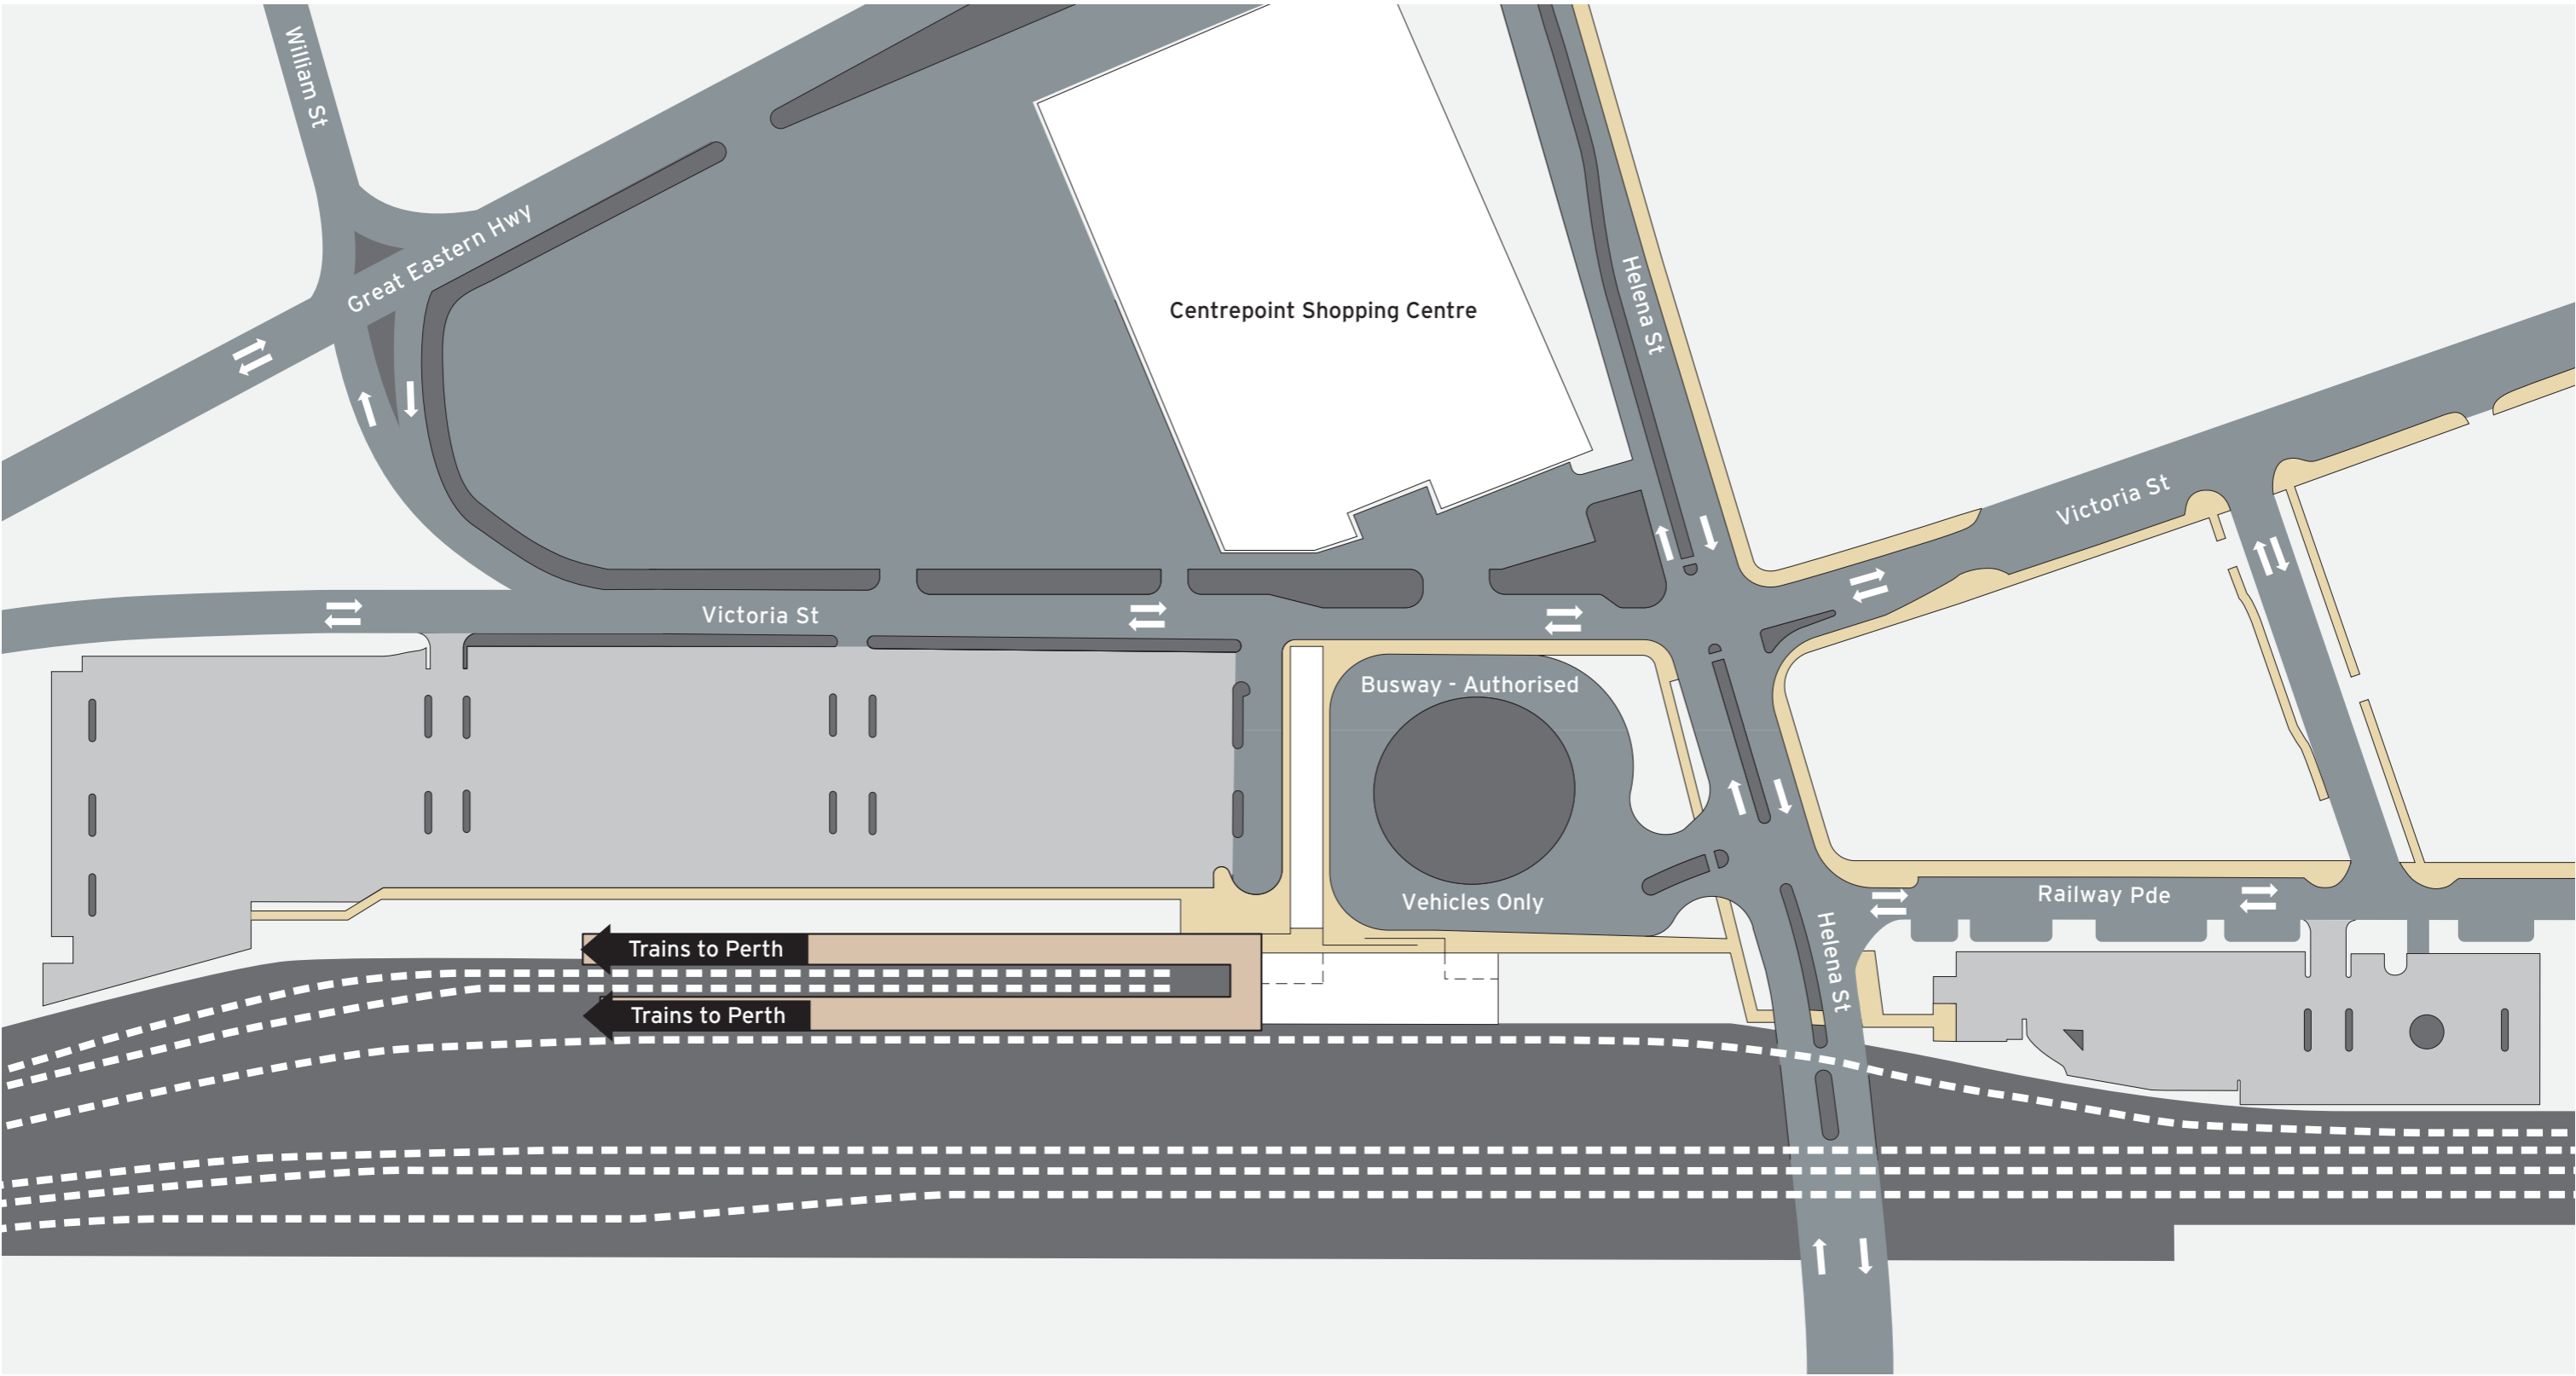

Midland Station - Overview 1 of 3

Current as at 15/05/2018

Legend

 North Point	 Scale	 Platforms	 Pathways	 Non-Accessible Area
			 Road	 Transperth Parking

Midland Station - Access Map 2 of 3

Current as at 15/05/2018

Bus Stands

Stand	Route
1	Transwa Set Down
2	301 Train Replacement to Perth 905
3	314, 315
4	313, 323, 324, 325, 326, 327
5	36, 300, 304
6	294, 297
7	307, 321, 322
8	320, 328 School Specials
9	308, 310, 311, 312, 335

Legend

		All access	Ticket Barrier	Toilets - Male & Female Accessible Baby change room	Pathways	Non-Accessible Area
North Point	Scale	Pedestrian access	Bus Stand		Platforms	Transperth Parkin
		Stairs			Road	

This parking charge applies to all vehicles.

For more information on parking your vehicle visit transperth.wa.gov.au

Legend

		Bus Stand	Taxi	Platforms	Non-Accessible Area	ACROD parking
North Point	Scale	Bike Lockers		Pathways	Transperth Parking	SmartParker Machine
		Bike Shelter		Road	Short Term Parking	