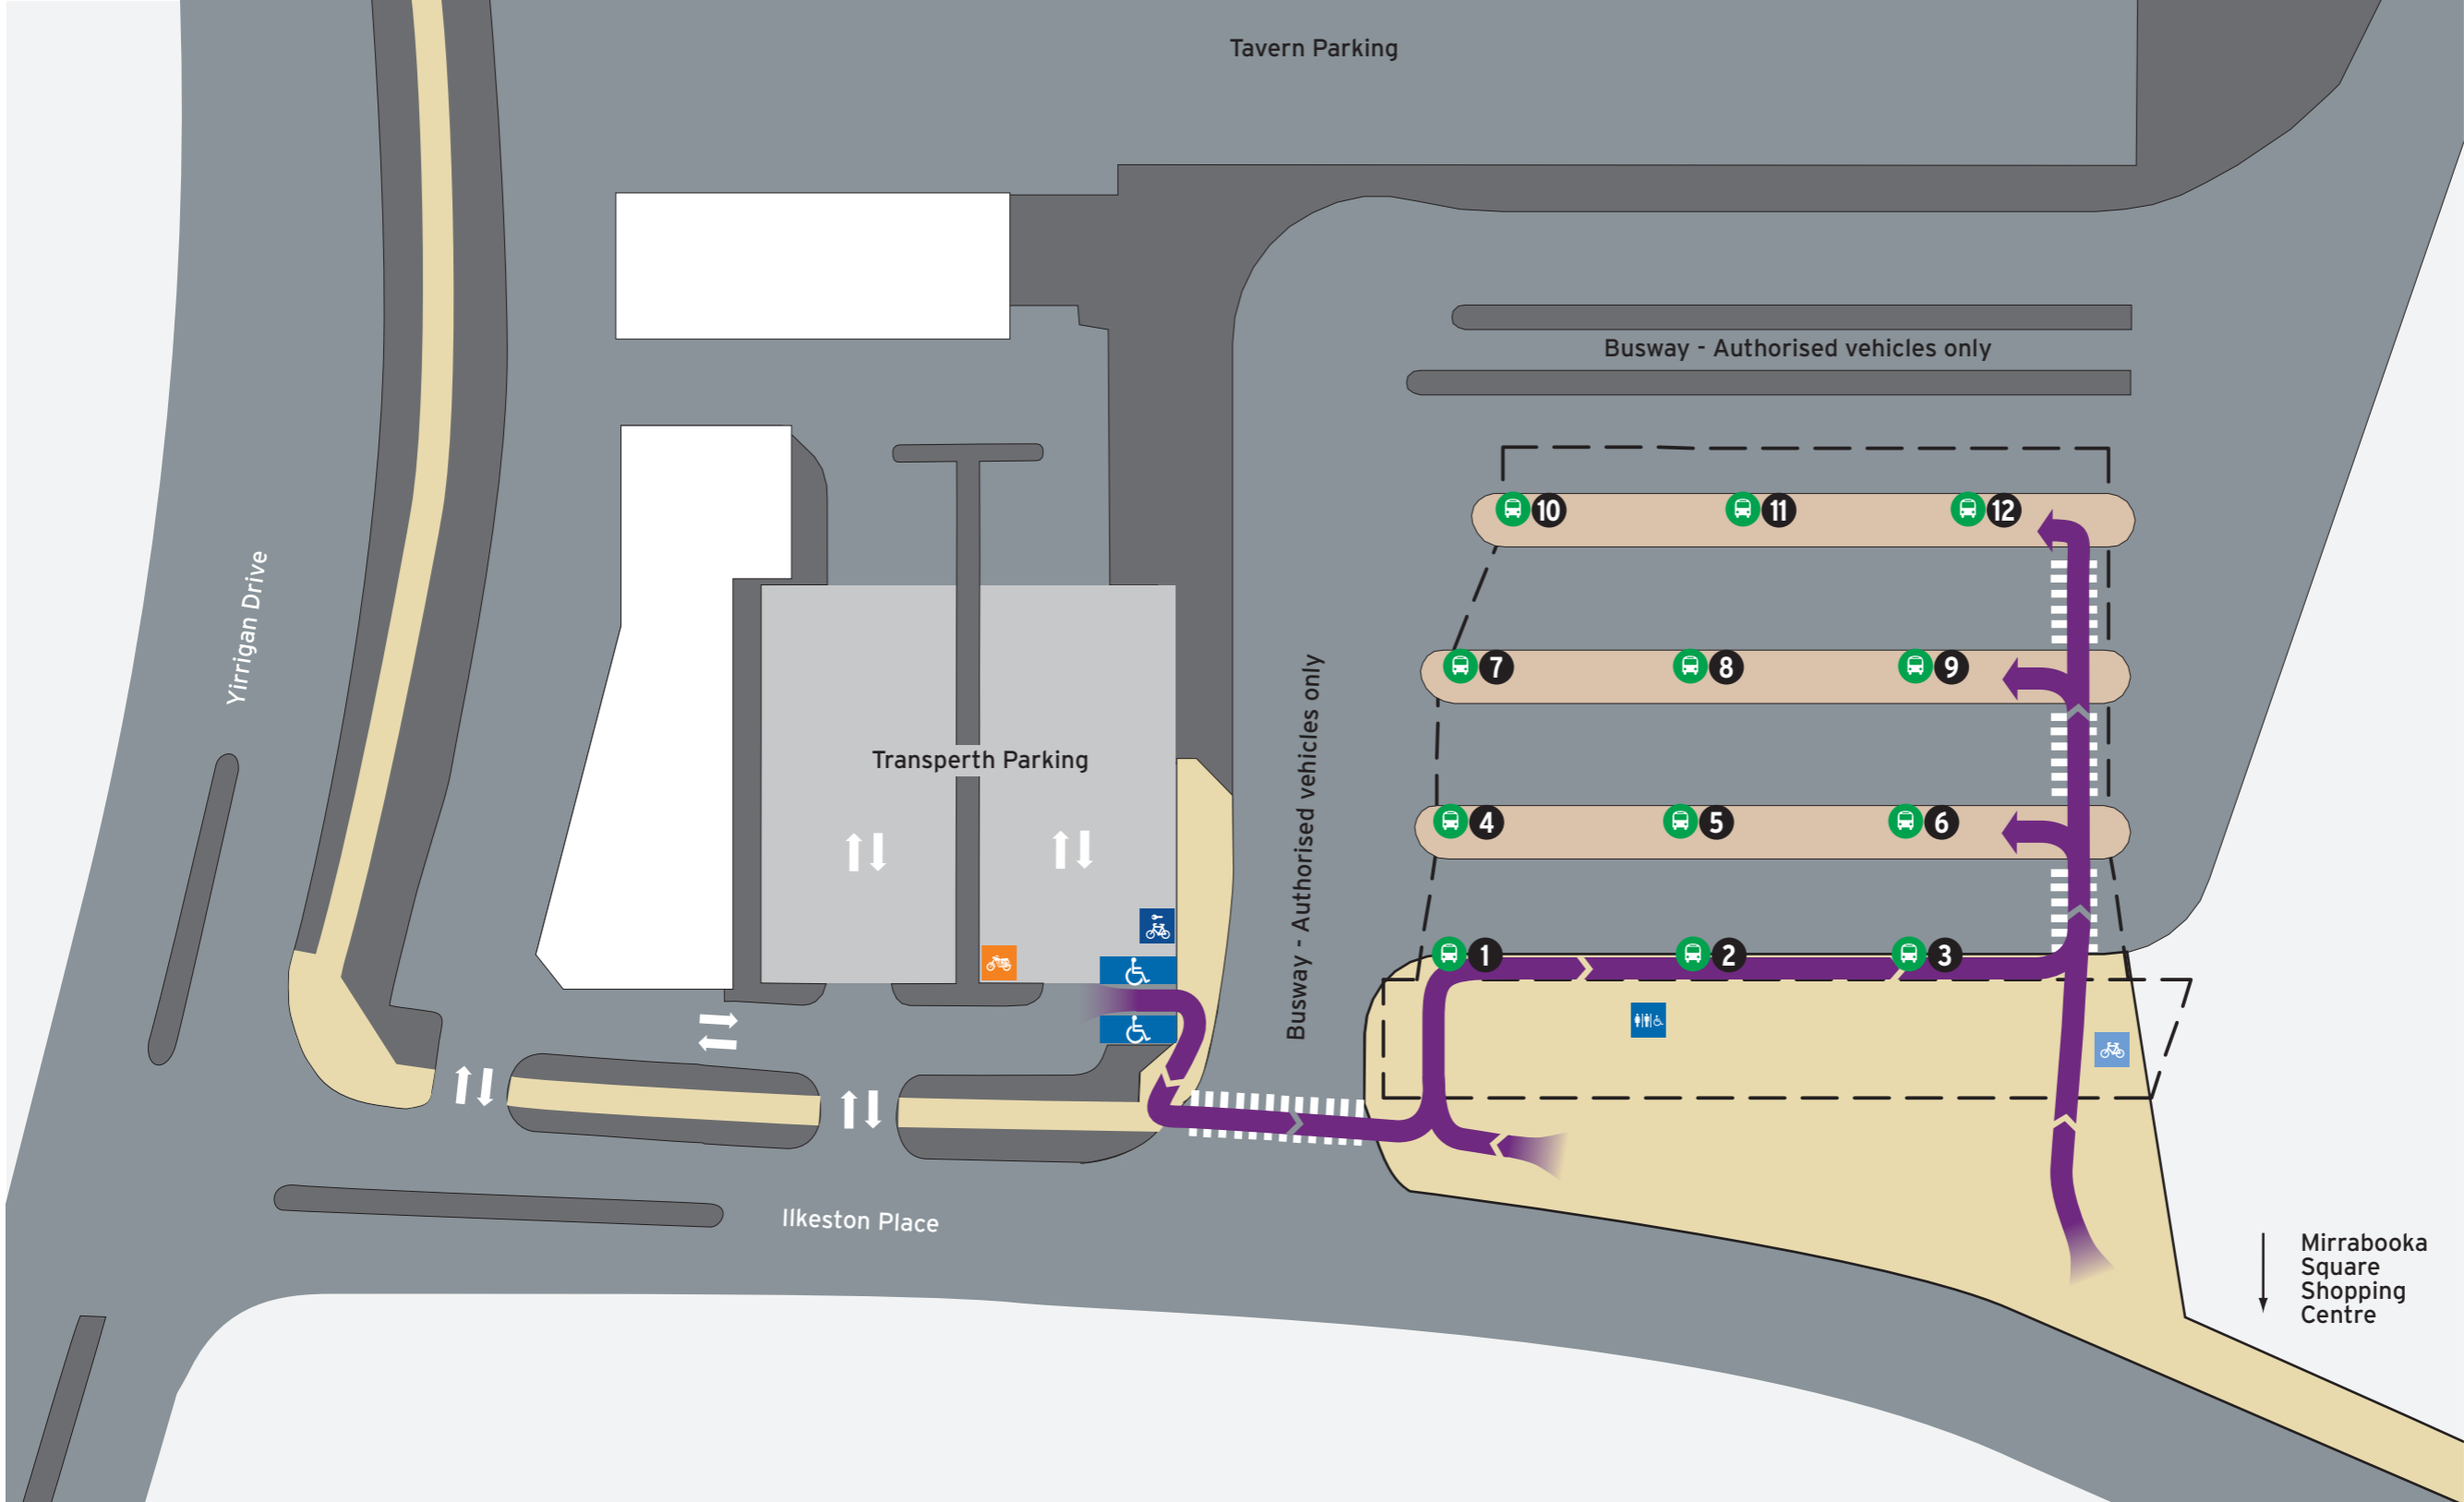

Mirrabooka Bus Station - Access Map

Current as at 05/08/2018

Bus Stands

Stand	Route
1	970
2	354, 370, 384
3	960
4	365
5	415
6	67, 68
7	371 To Warwick
8	372
9	376
10	371 To Morley
11	378, 379
12	377
	652 to Optus Stadium
	682 to Crown Casino
	School Specials

Legend

		All access	Bike U-rails	Motorbikes	Toilets - Male & Female Accessible	Platforms	Road / Shopping Centre Parking	Transperth Parking
North Point	Scale	ACROD parking	Bike Lockers	Bus Stand	Pathways	Non-Accessible Area		