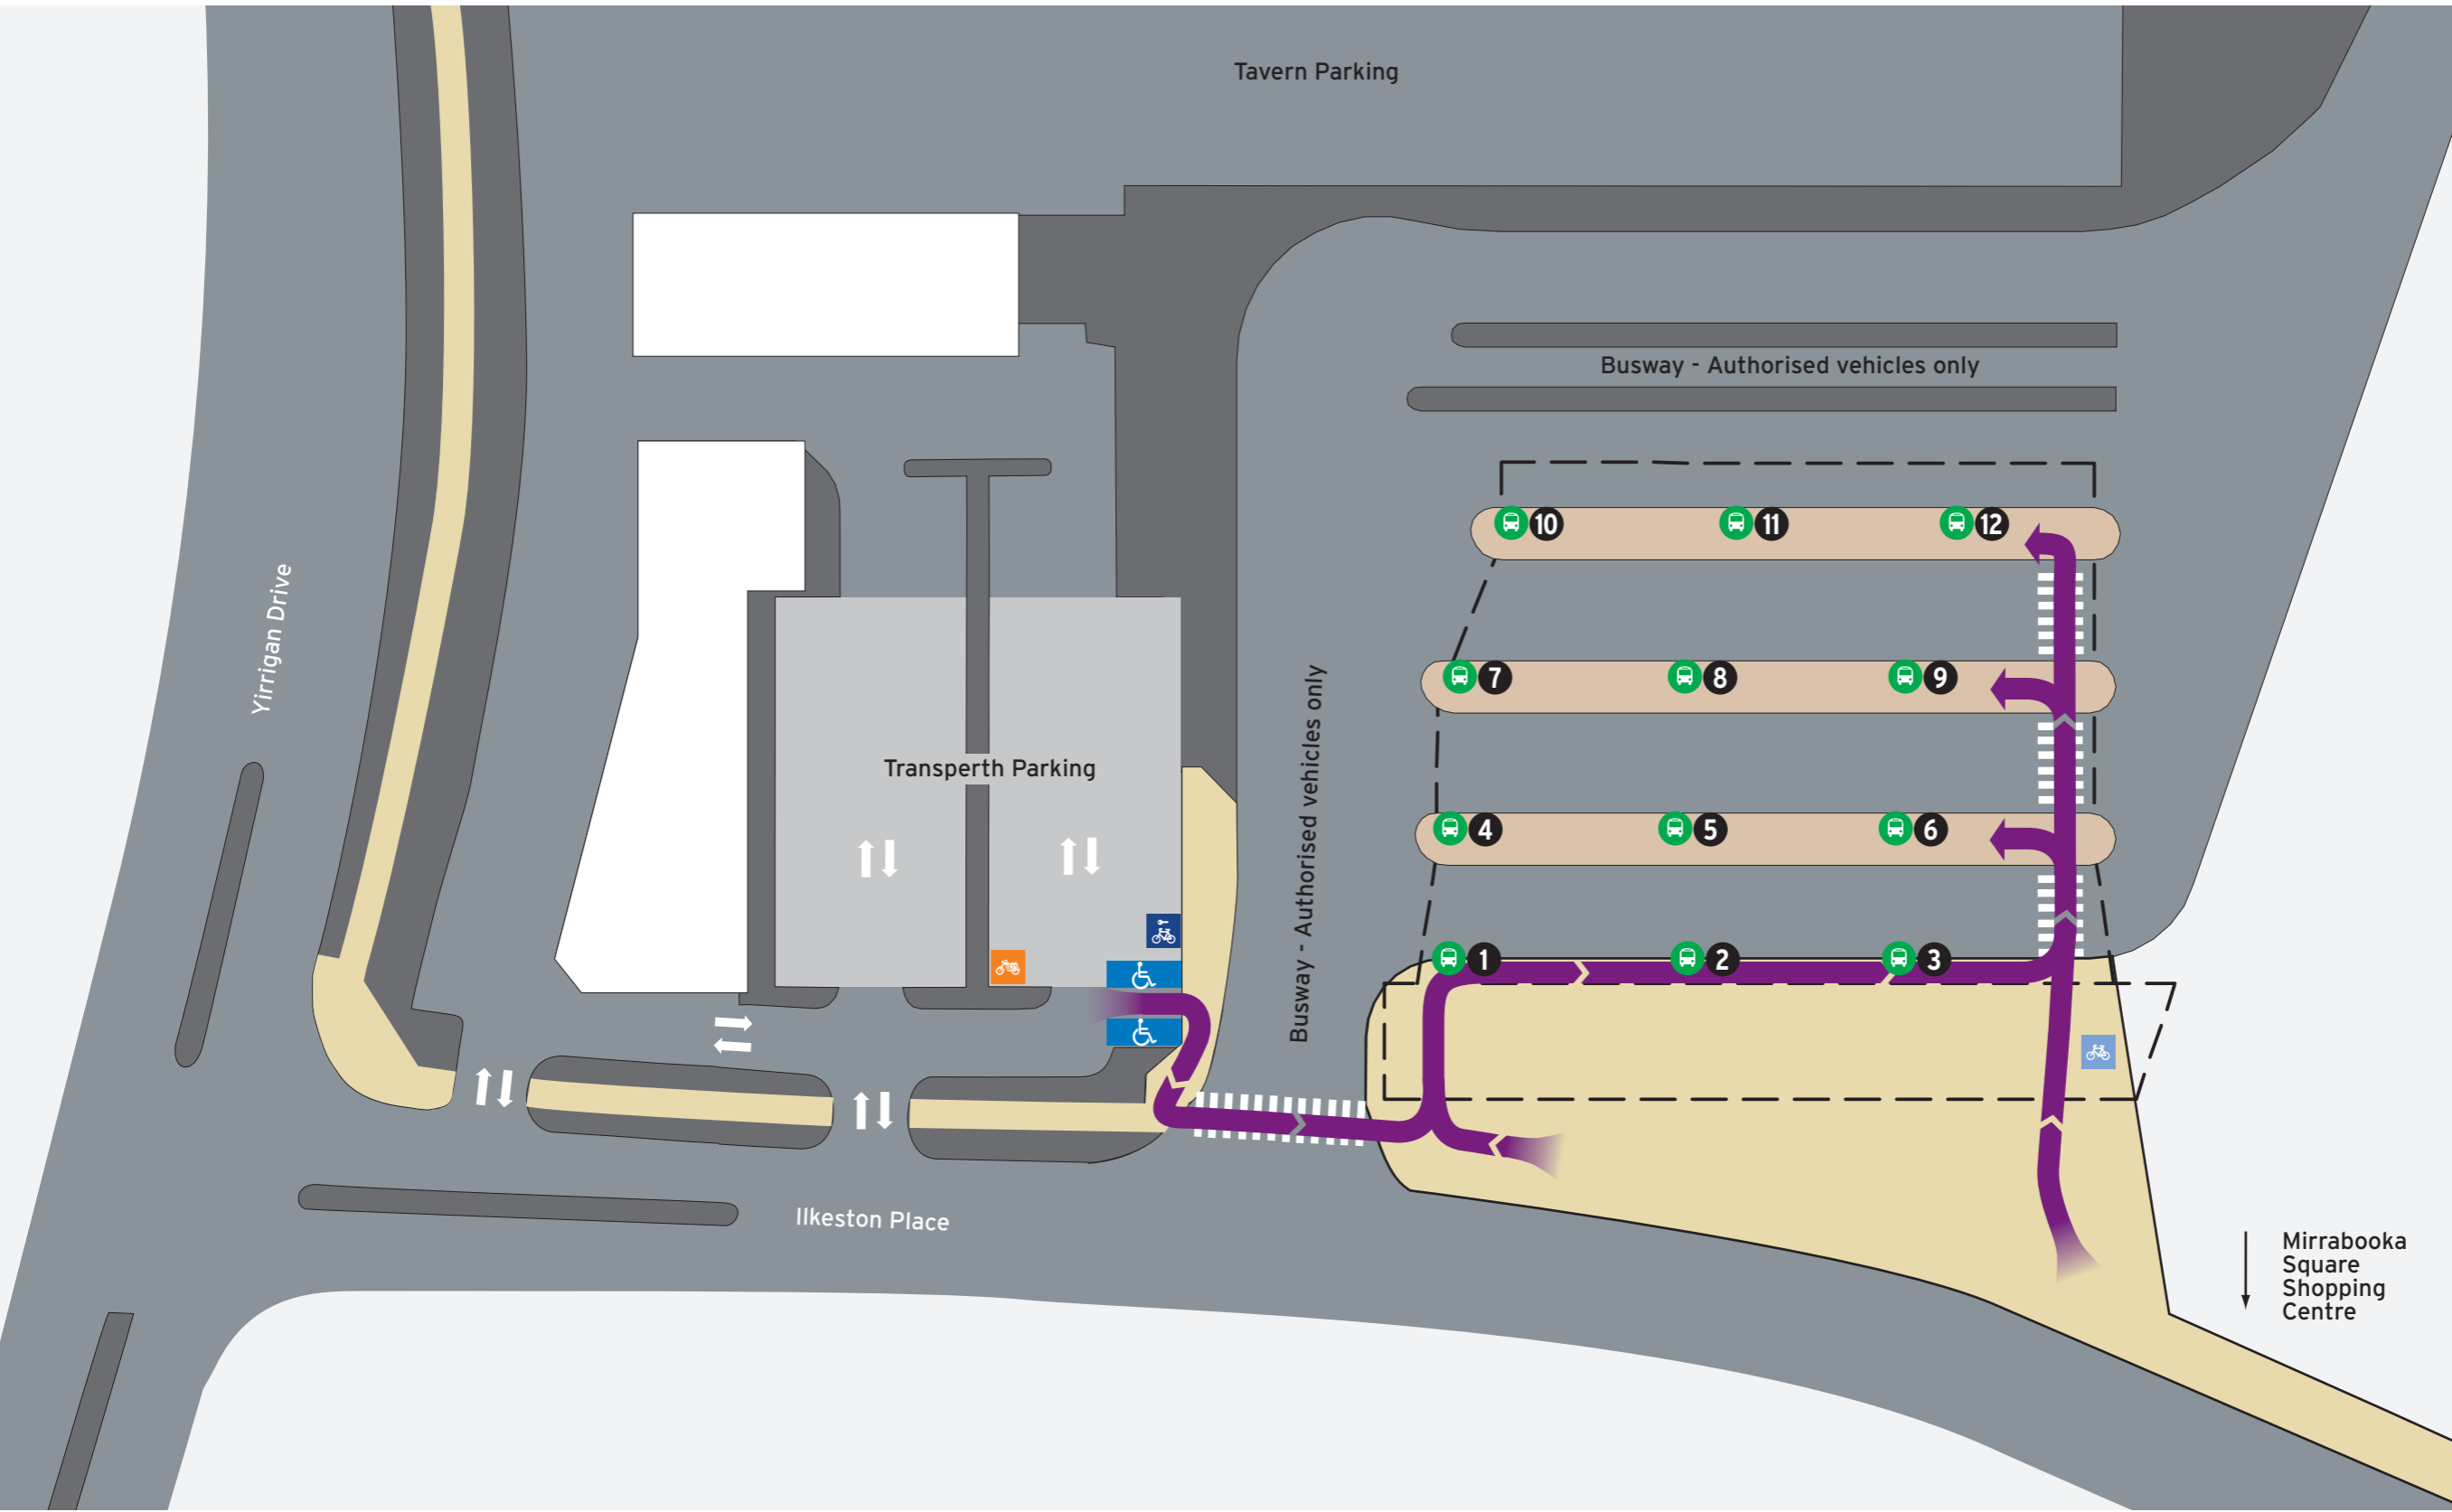

# Mirrabooka Bus Station - Access Map

Current as at 05/08/2018

Stand	Route
1	970
2	354, 370, 384
3	960
4	365
5	415
6	67, 68
7	371 To Warwick
8	372
9	376
10	371 To Morley
11	378, 379
12	377 652 to Optus Stadium 682 to Crown Casino School Specials

## Legend

<p>North Point</p>	<p>Scale</p>	<p>All access</p>	<p>Bike U-rails</p>	<p>Motorbikes</p>	<p>Platforms</p>	<p>Road / Shopping Centre Parking</p>	<p>Transperth Parking</p>
			<p>Bike Lockers</p>	<p>Bus Stand</p>	<p>Pathways</p>	<p>Non-Accessible Area</p>	<p>ACROD parking</p>