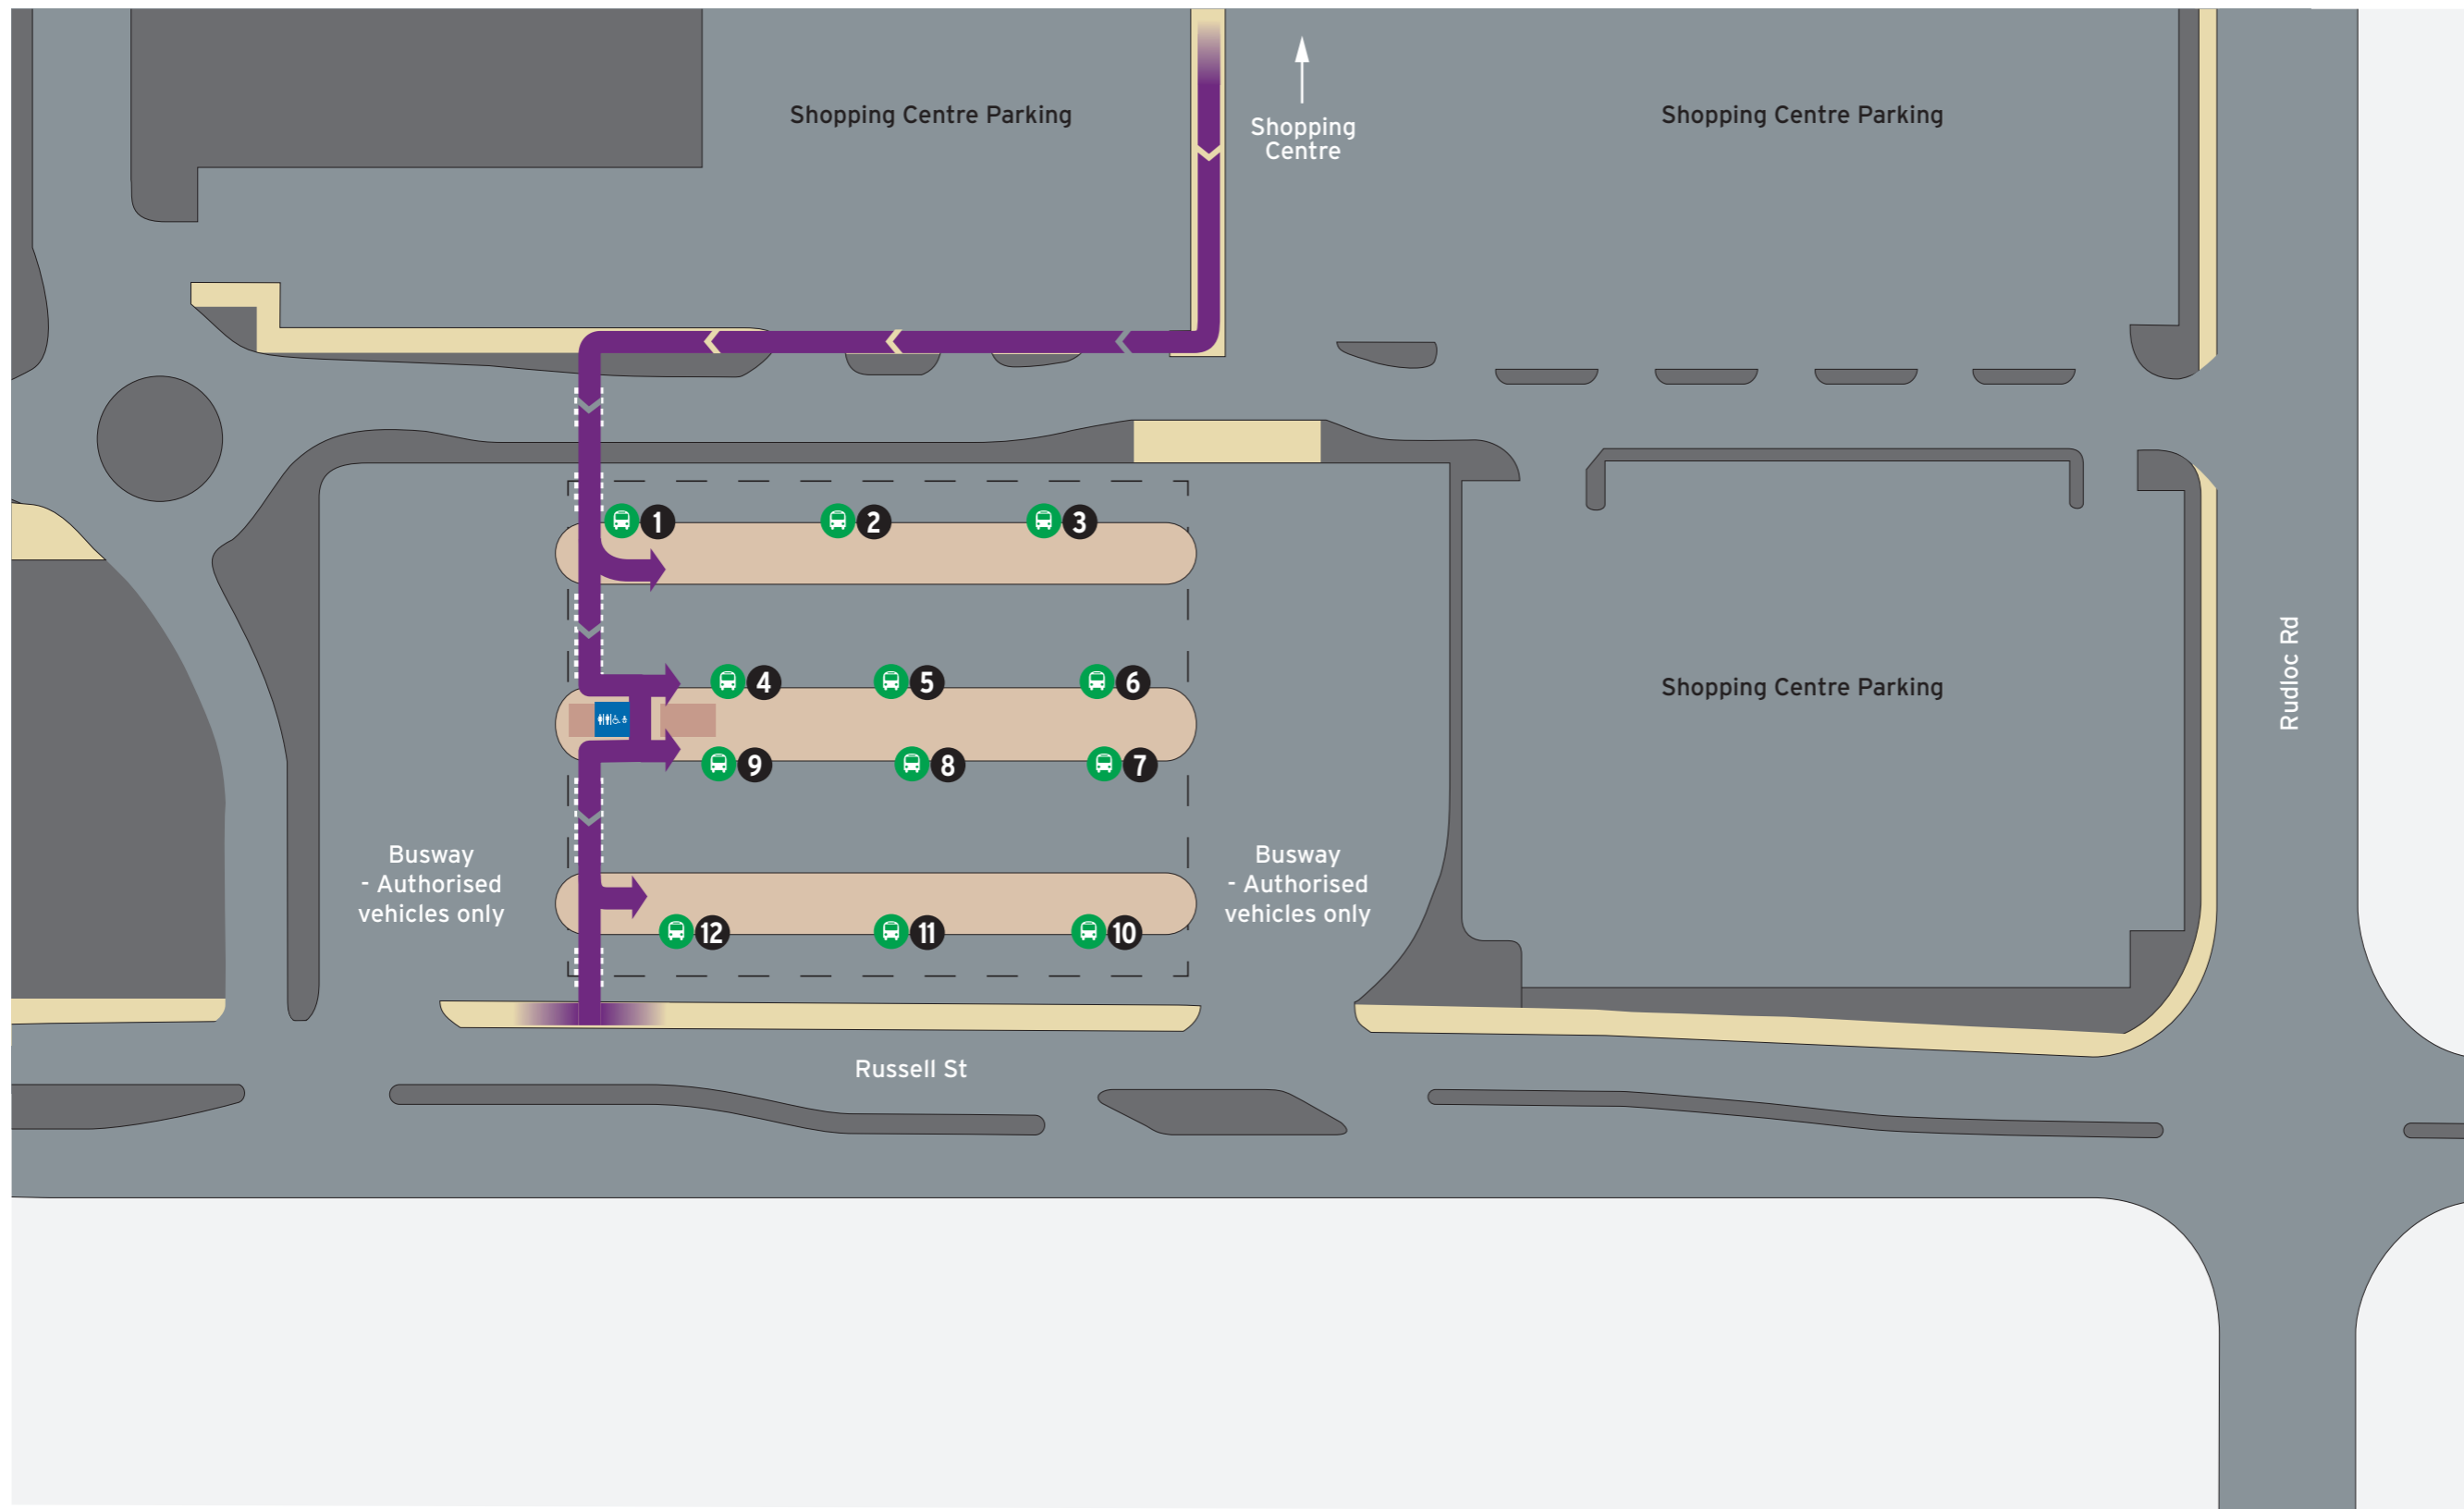

Morley Bus Station - Access Map

Current as at 06/04/2018

Bus Stands

Stand	Route
1	998
2	999
3	955
4	60
5	950
6	66, 653 to Optus Stadium
7	341, 342
8	343
9	48, 345
10	371
11	344, 346
12	20, 347, 696 to Crown Casino

Legend

		All access	Bus Stand	Toilets - Male & Female Accessible Baby change room	Platforms	Road / Shopping Centre Parking	Non-Accessible Area
North Point	Scale				Pathways	Station Buildings	