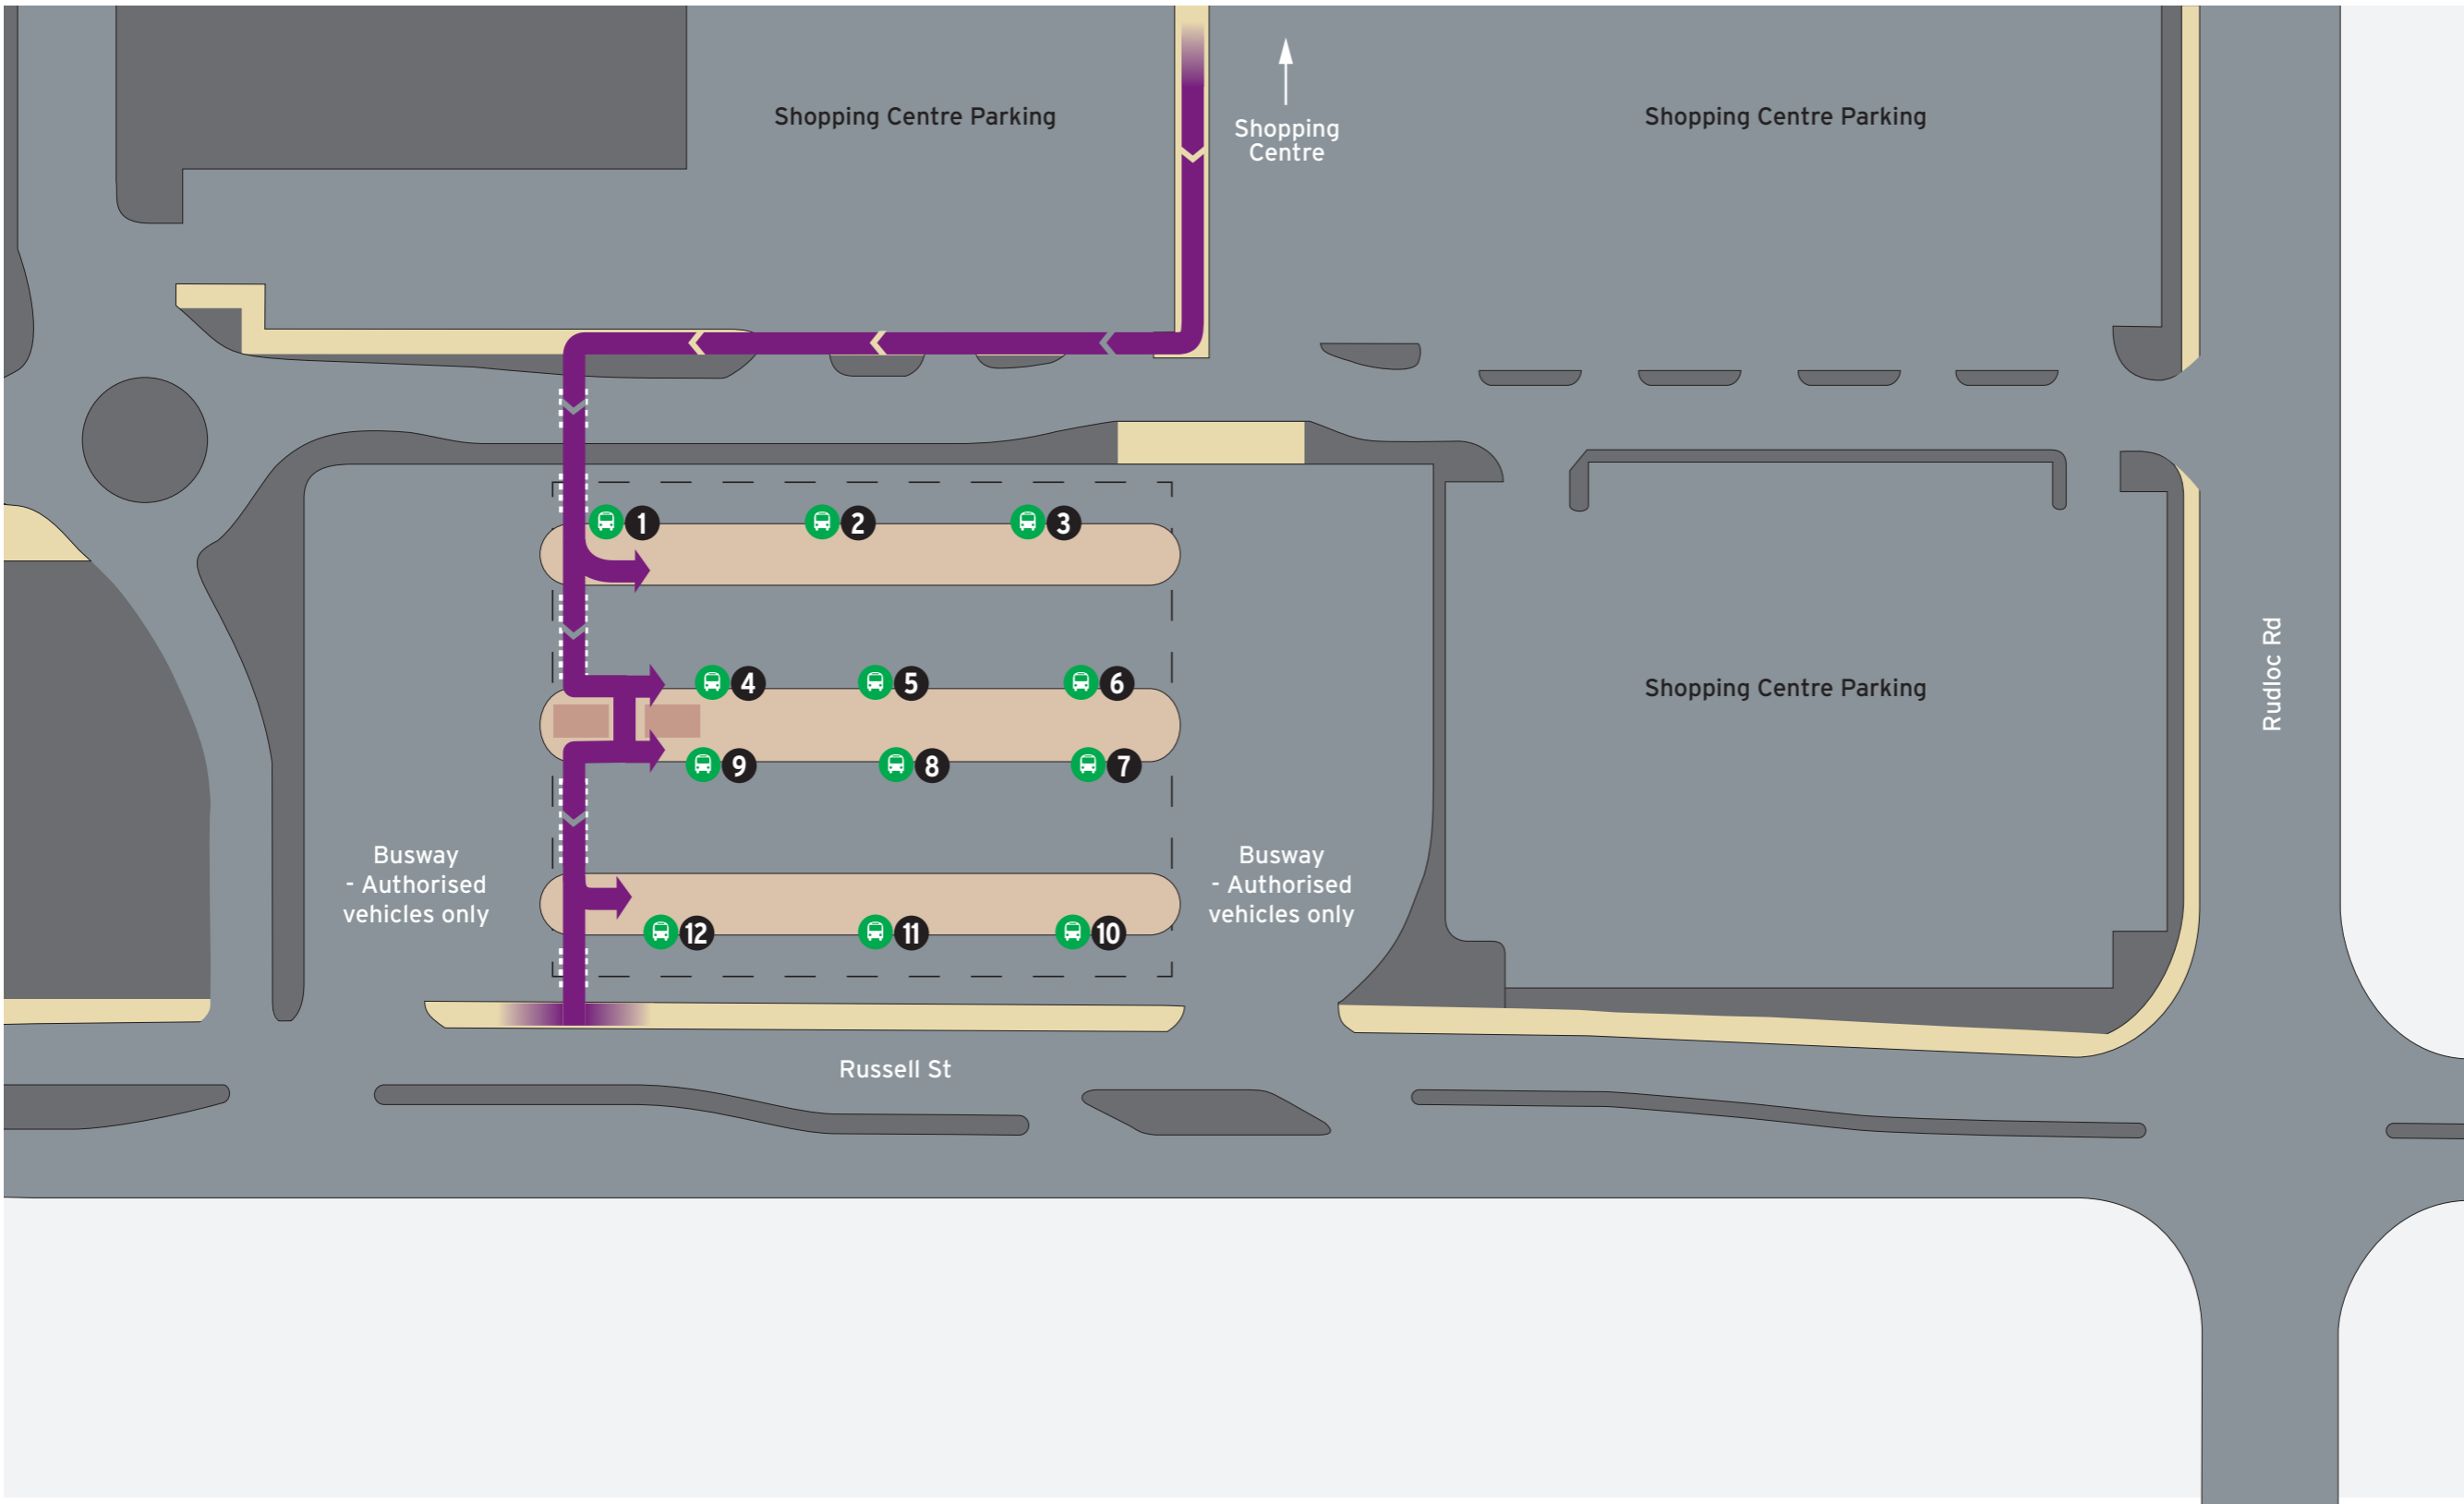

Morley Bus Station - Access Map

Current as at 06/04/2018

Bus Stands

Stand	Route
1	998
2	999
3	955
4	60
5	950
6	66, 653 to Optus Stadium
7	341, 342
8	343
9	48, 345
10	371
11	344, 346
12	20, 347, 696 to Crown Casino

Legend

 North Point	 Scale	 All access	 Bus Stand	 Platforms  Pathways	 Road / Shopping Centre Parking  Station Buildings	 Non-Accessible Area
--	--	--	---	---	---	---