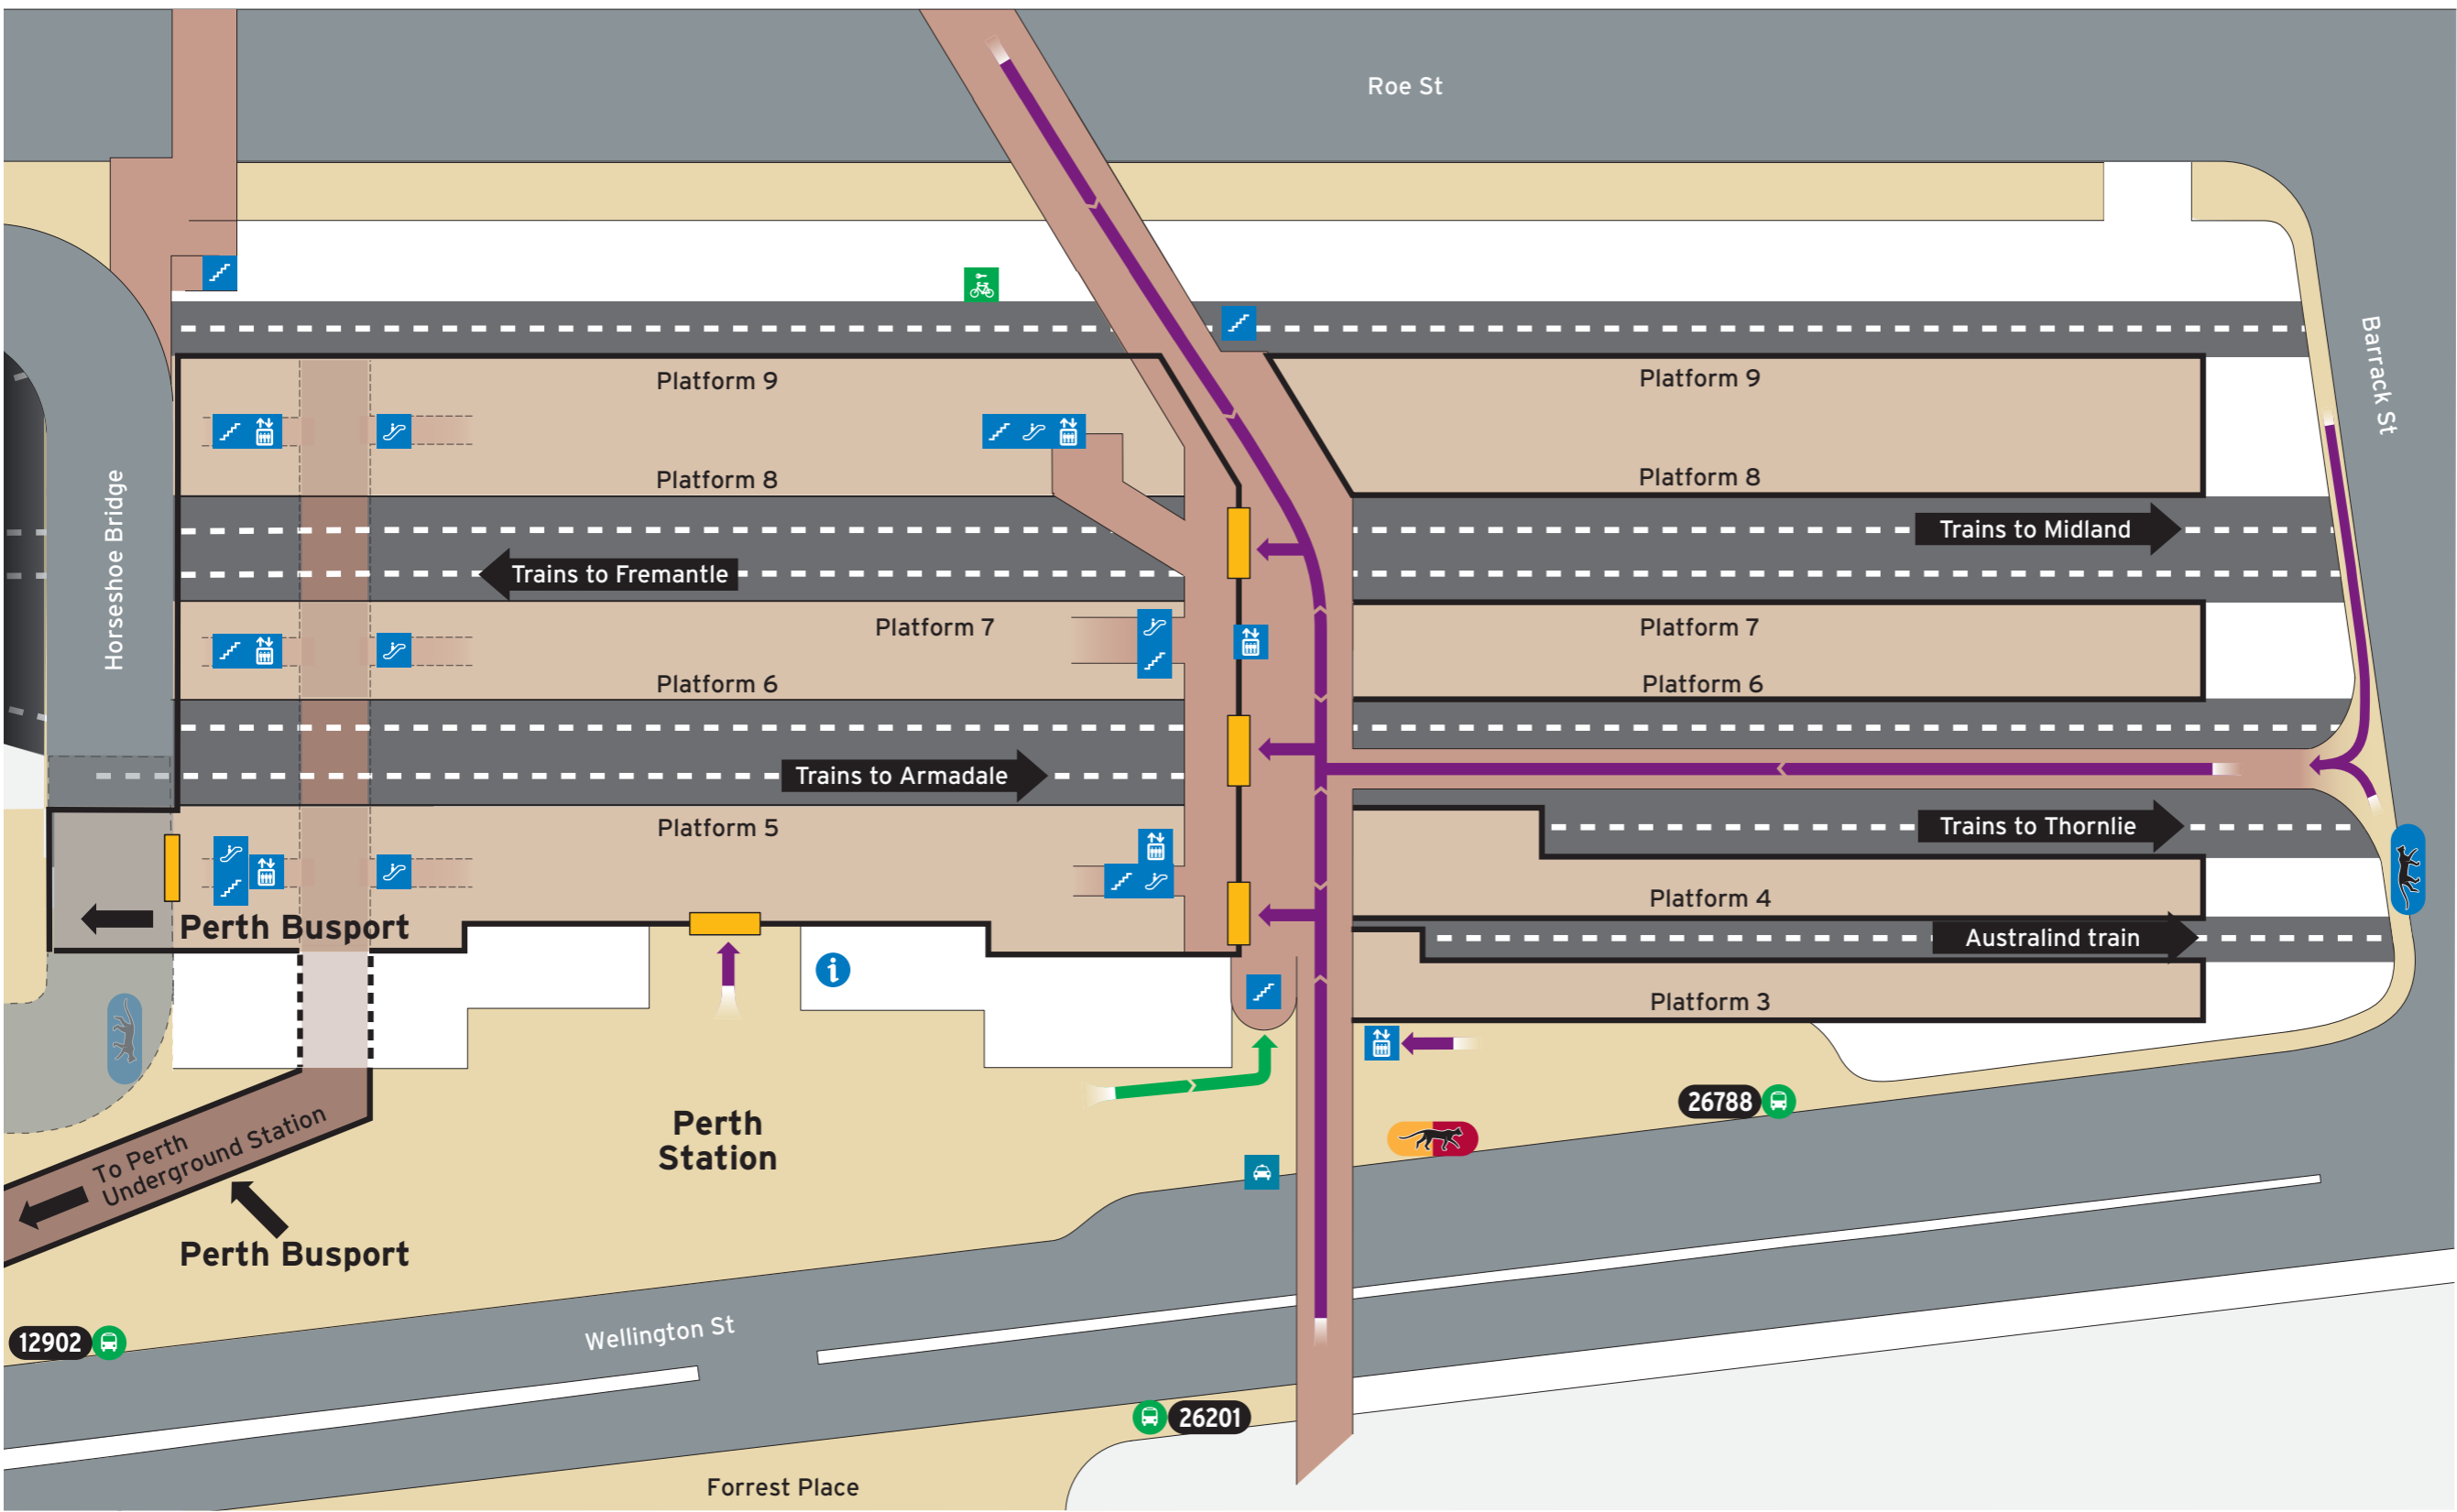

Perth Station - Access Map

Current as at 06/04/2018

Bus Stands

Stand/Stop	Route
	Yellow/Red CAT
	Blue CAT
12902	41 to Bayswater 42 to Maylands 48, 60, 66, 950 to Morley Bus Stn 55 to Bassendean 67, 68 to Mirrabooka Bus Stn
26201	16, 220 to Perth Busport 41, 42, 48, 55, 60, 66, 67, 68 to Elizabeth Quay Bus Station 950 to QEII Medical Centre 960 to Mirrabooka Bus Stn
26788	16 to Dianella 220 to Armadale Stn 960 to Curtin University Bus Stn

Train Replacement Stop at PERTH BUSPORT

Legend

North Point	Scale							