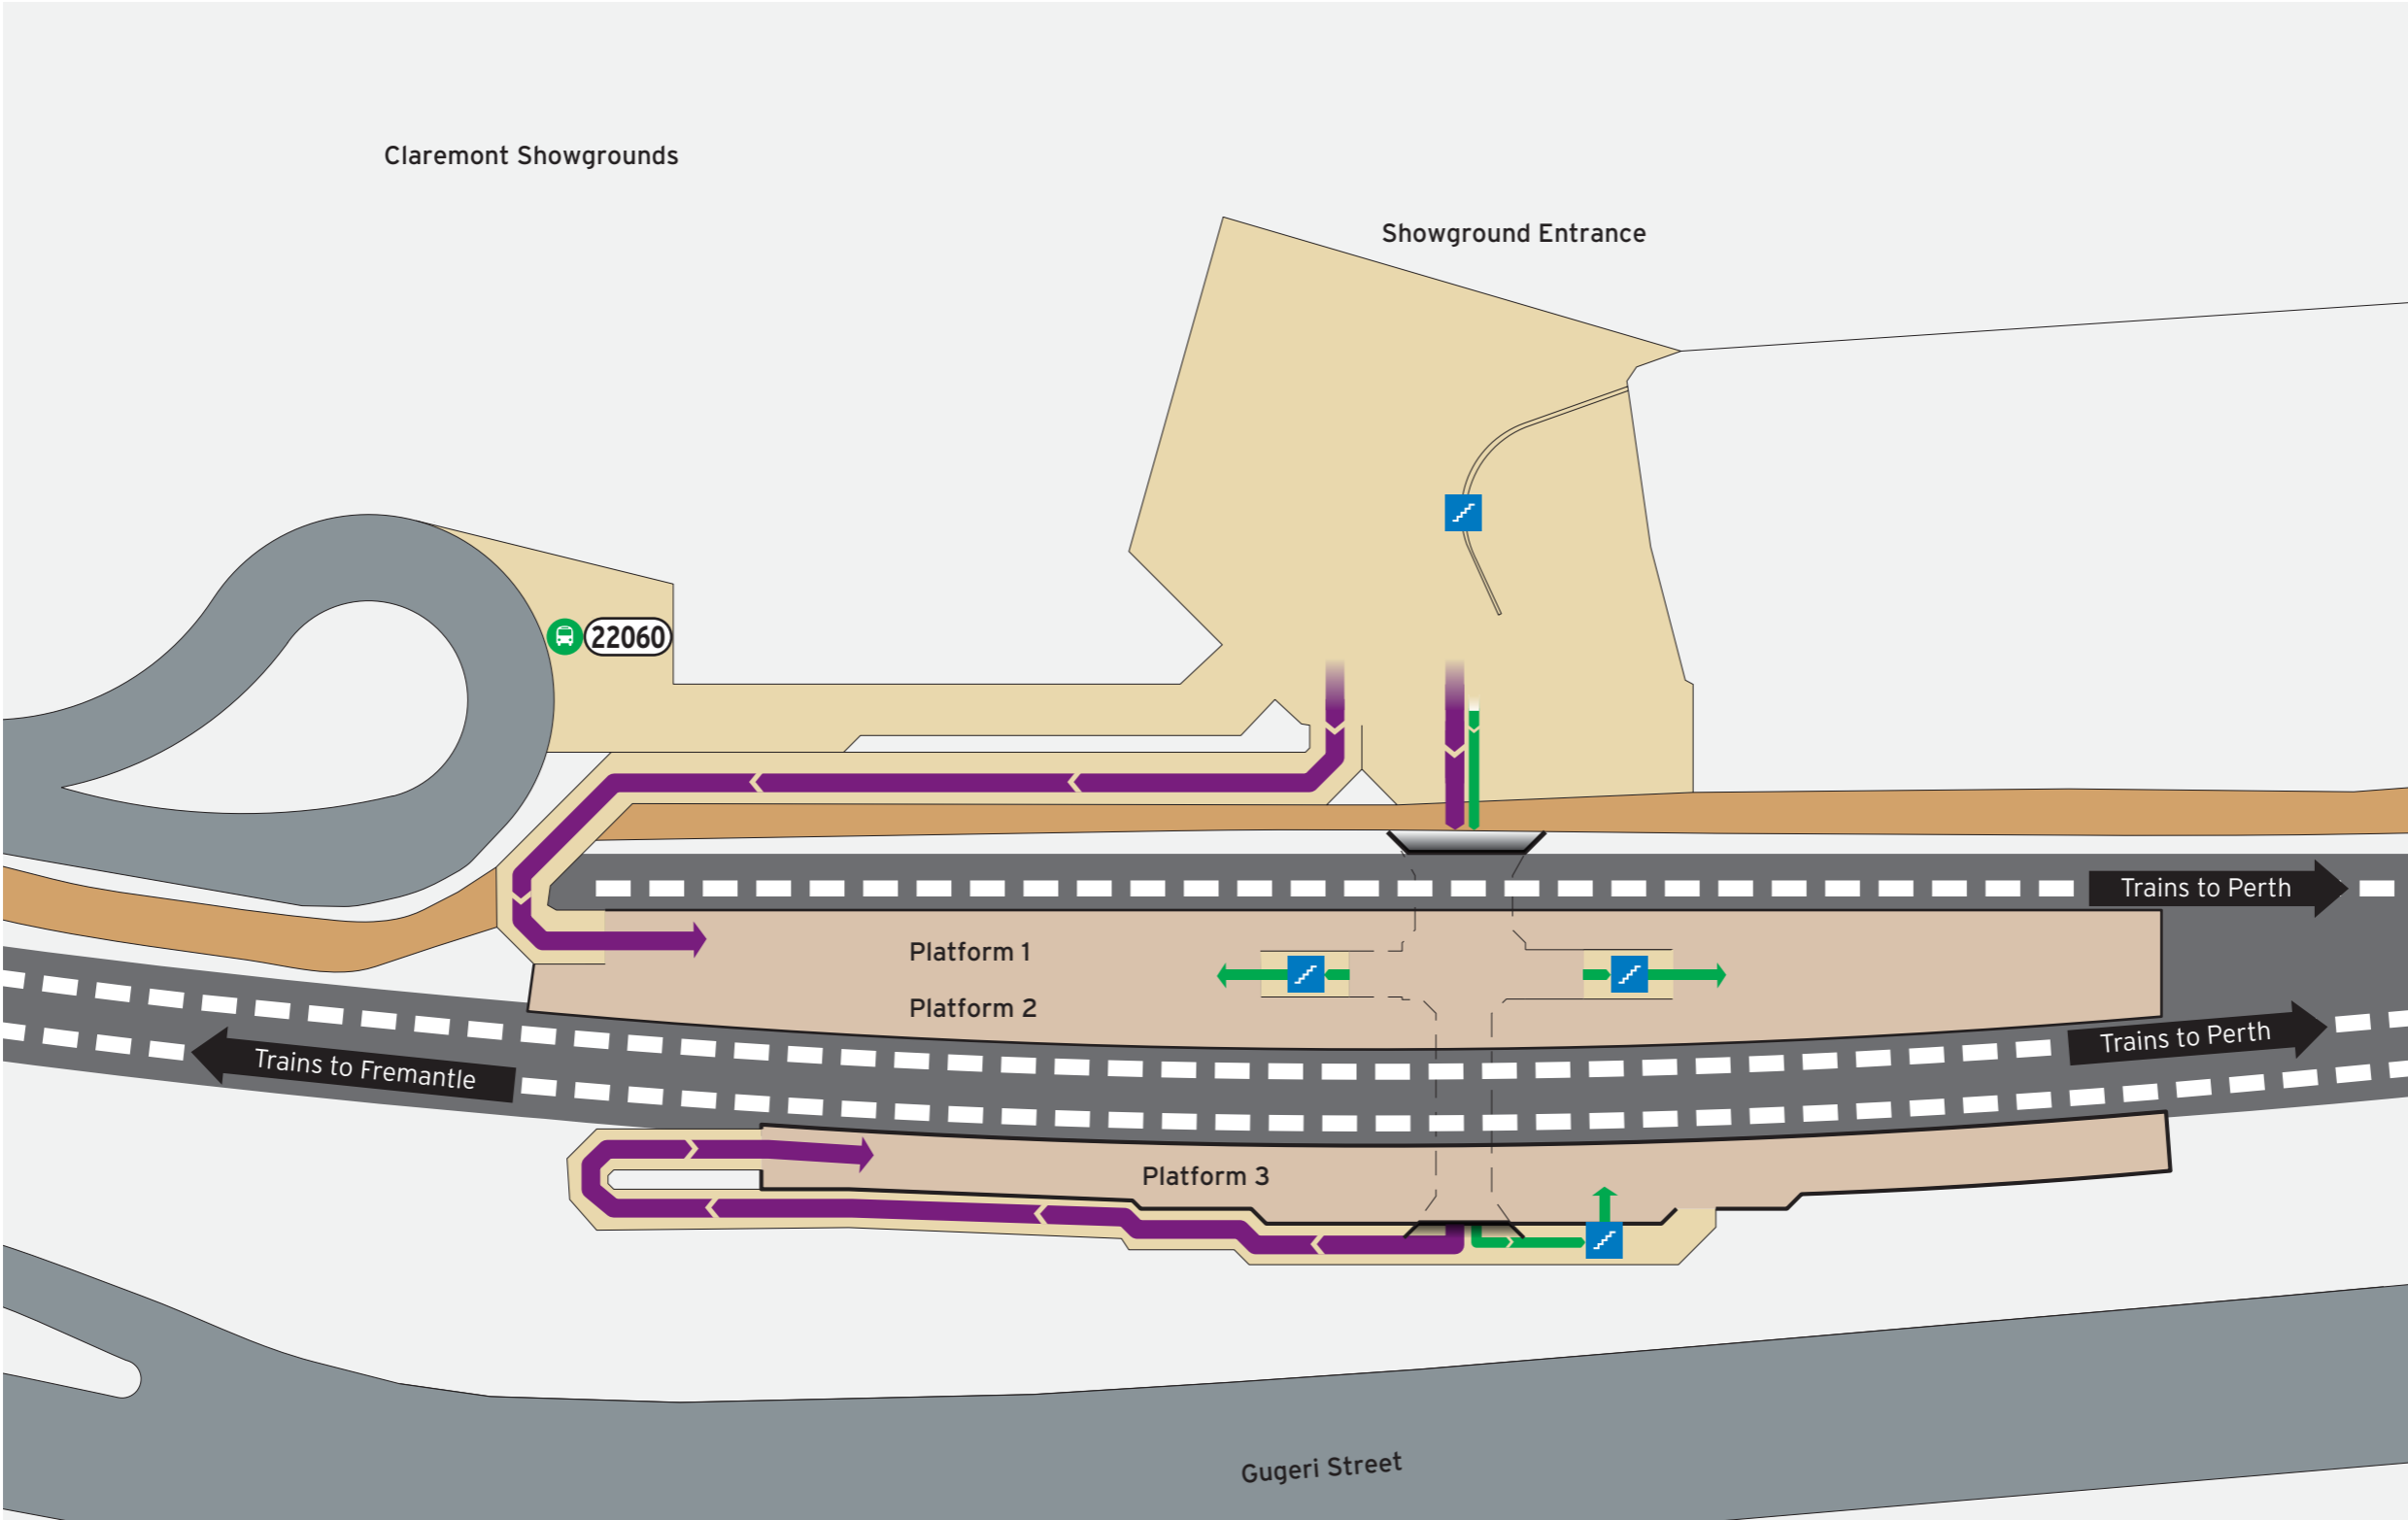

# Showgrounds Station - Access Map

Current as at 06/04/2018

## Bus Stops

Stop	Route
22060	Train Replacement to Perth 906
	Train Replacement to Fremantle 906

## Legend

		All access	Stairs	Bus Stop	Platforms	Principal Shared Path	Non-Accessible Area
North Point	Scale	Pedestrian access			Pathways	Road	