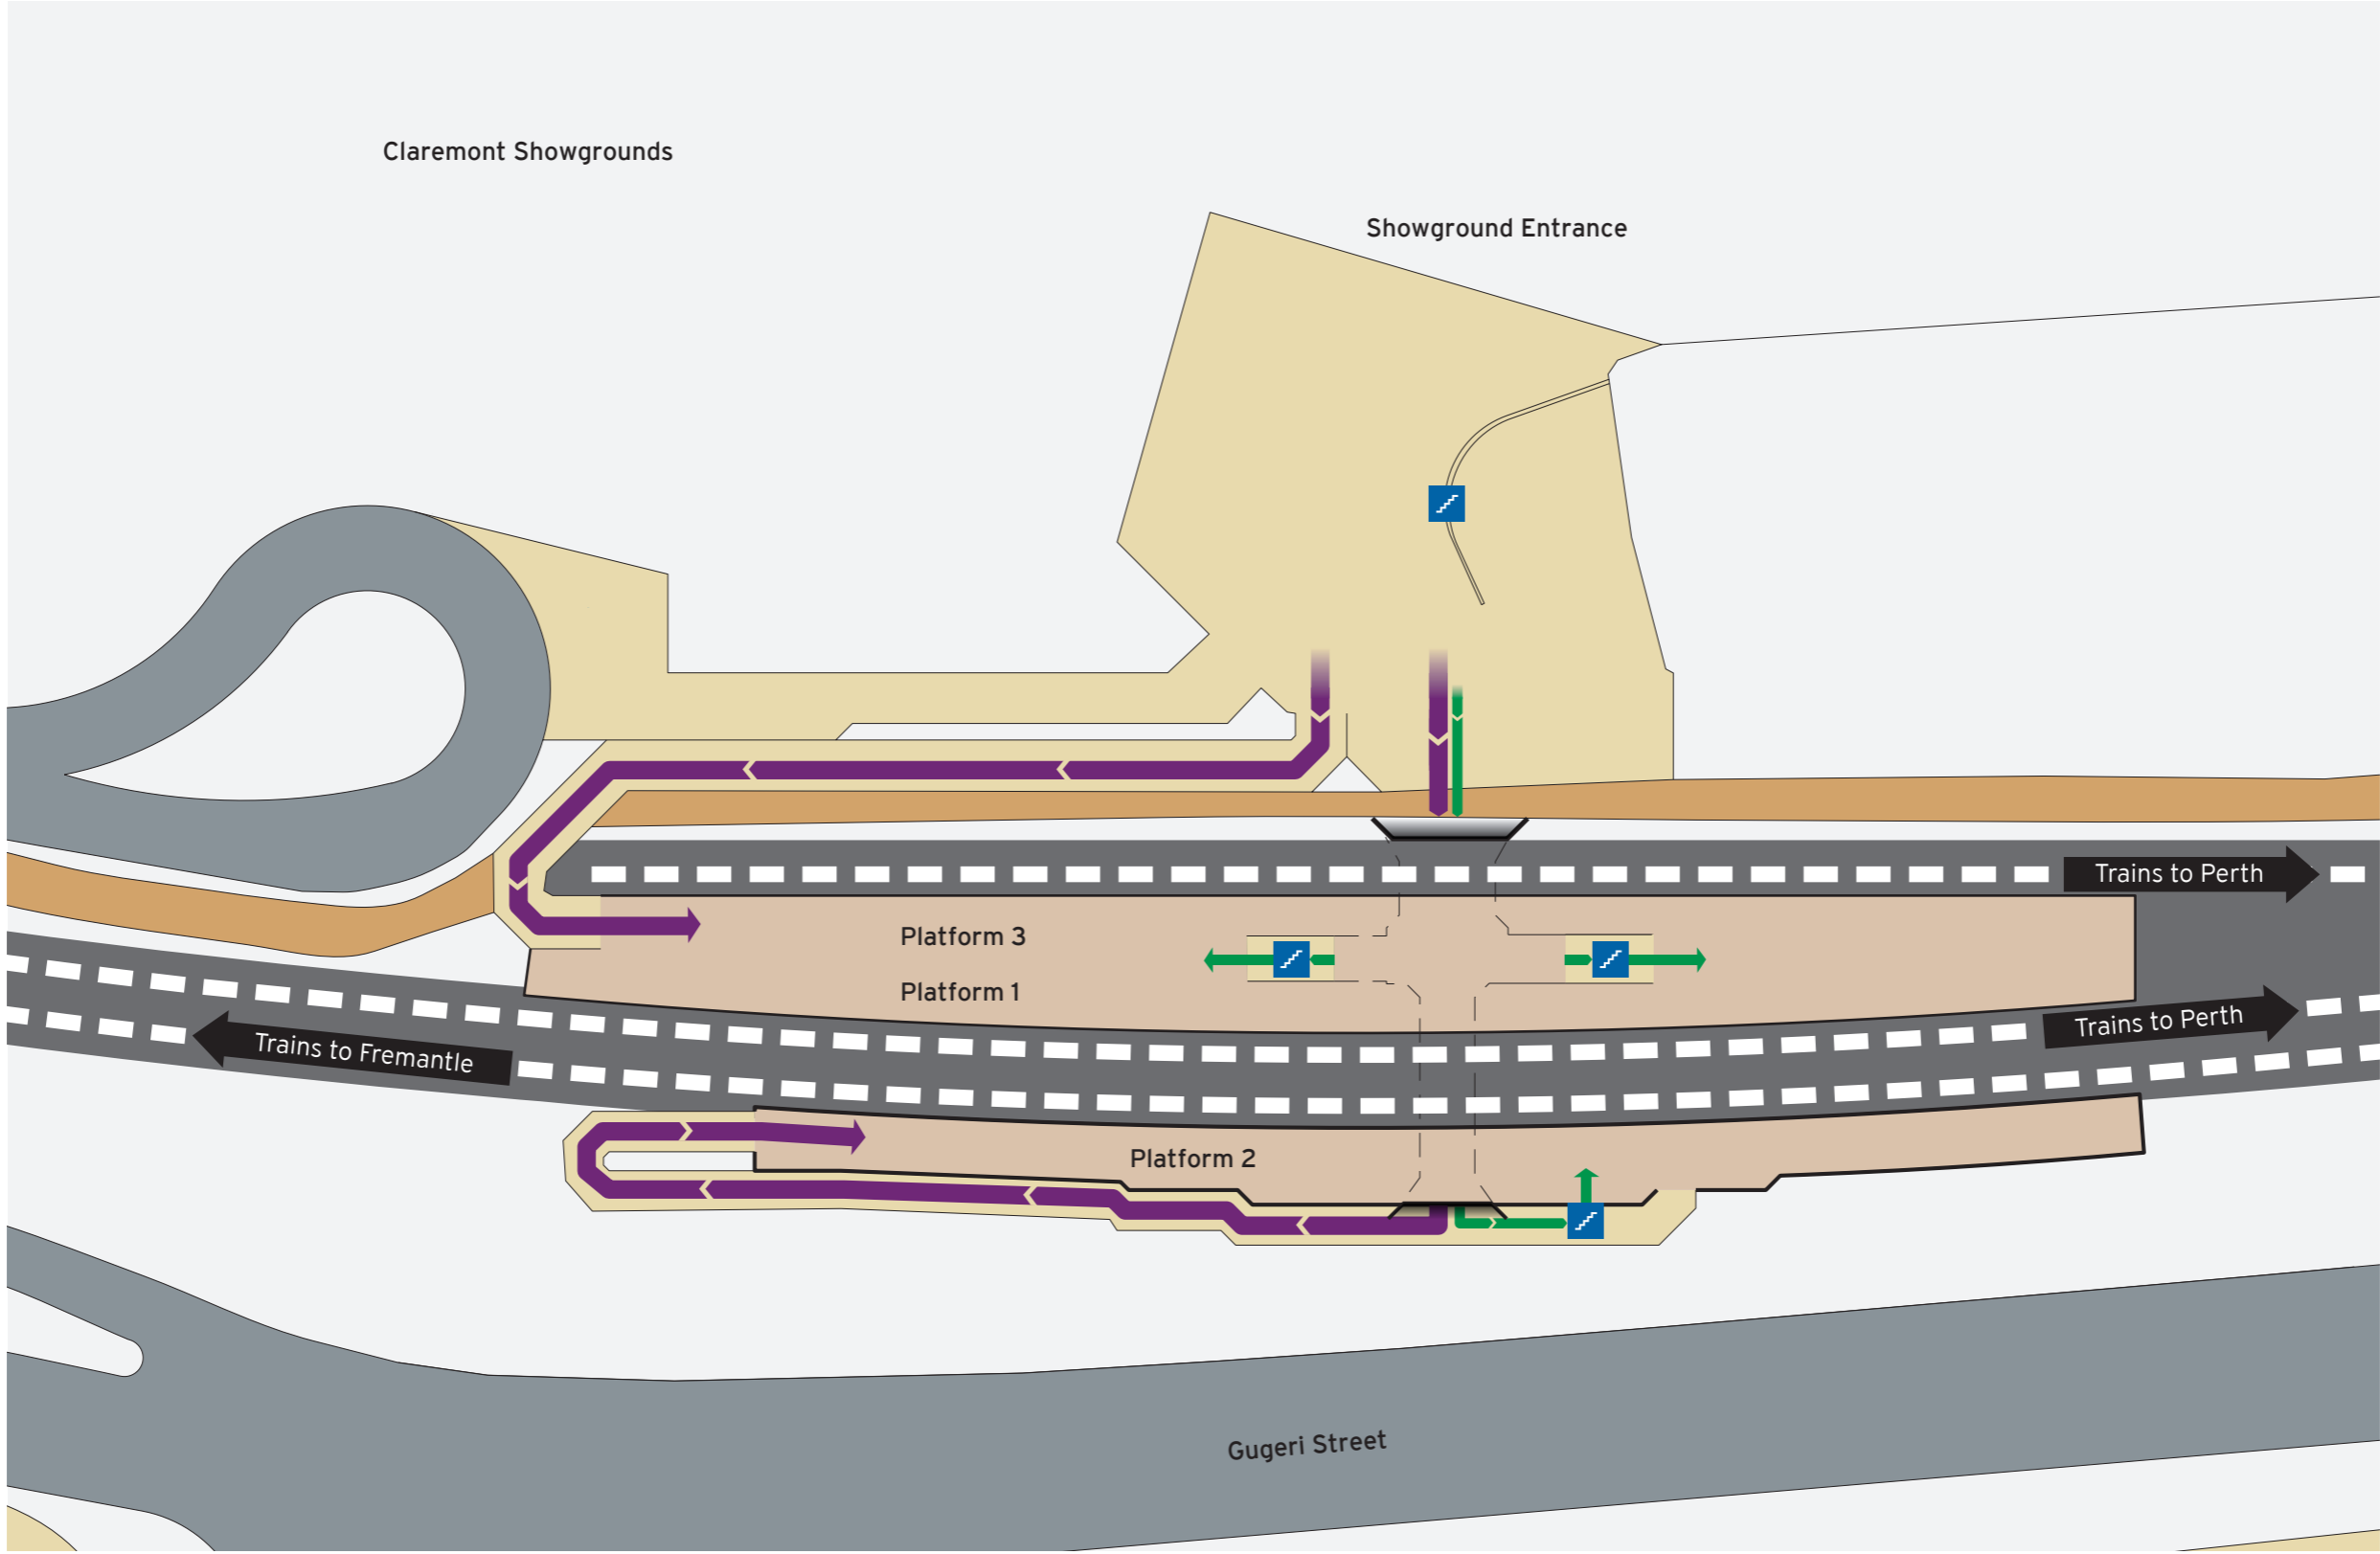

Showgrounds Station - Access Map

Current as at 31/08/2021

Legend

 North Point	 Scale	 All Access	 Stairs	 Pathways	 Principal Shared Path	 Non-Accessible Area
		 Pedestrian Access		 Platforms	 Road	