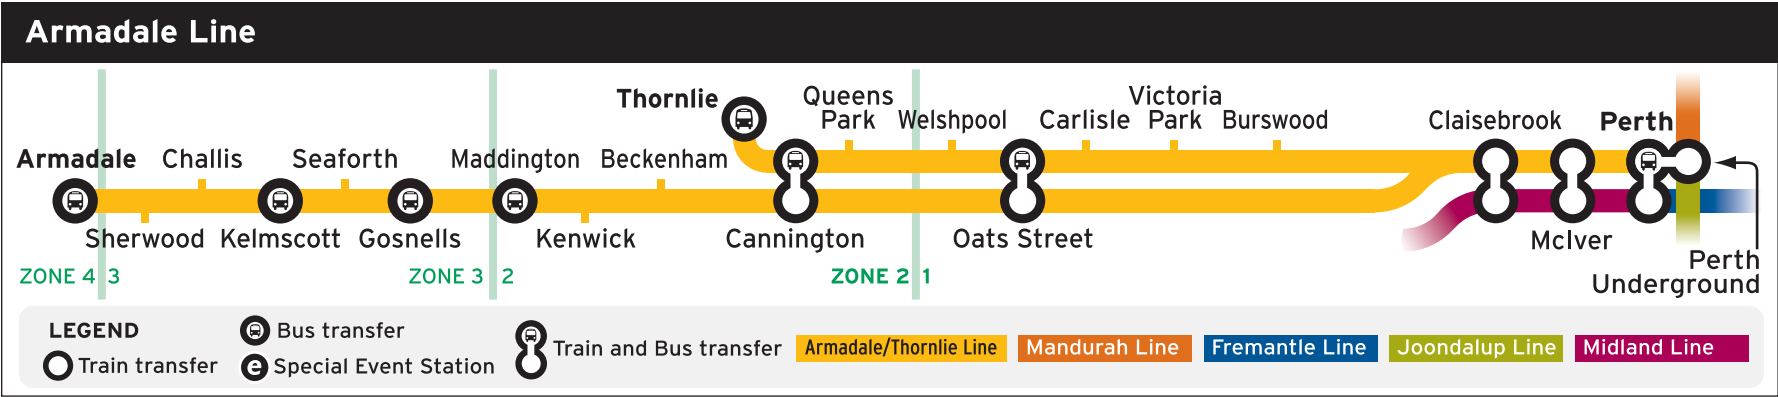

## LEGEND

C Stops at all stations to Cannington then Oats Street, Claisebrook, McIver and Perth.

T Stops at Cannington, then all stations to Perth.

**LEGEND**

C Stops at all stations to Cannington then Oats Street, Claisebrook, McIver and Perth.

T Stops at Cannington, then all stations to Perth.

# Armadale line stopping pattern diagram

**LEGEND**

- Bus transfer
- Train transfer
- Special Event Station
- Train and Bus transfer

- Armadale/Thornlie Line
- Mandurah Line
- Fremantle Line
- Joondalup Line
- Midland Line