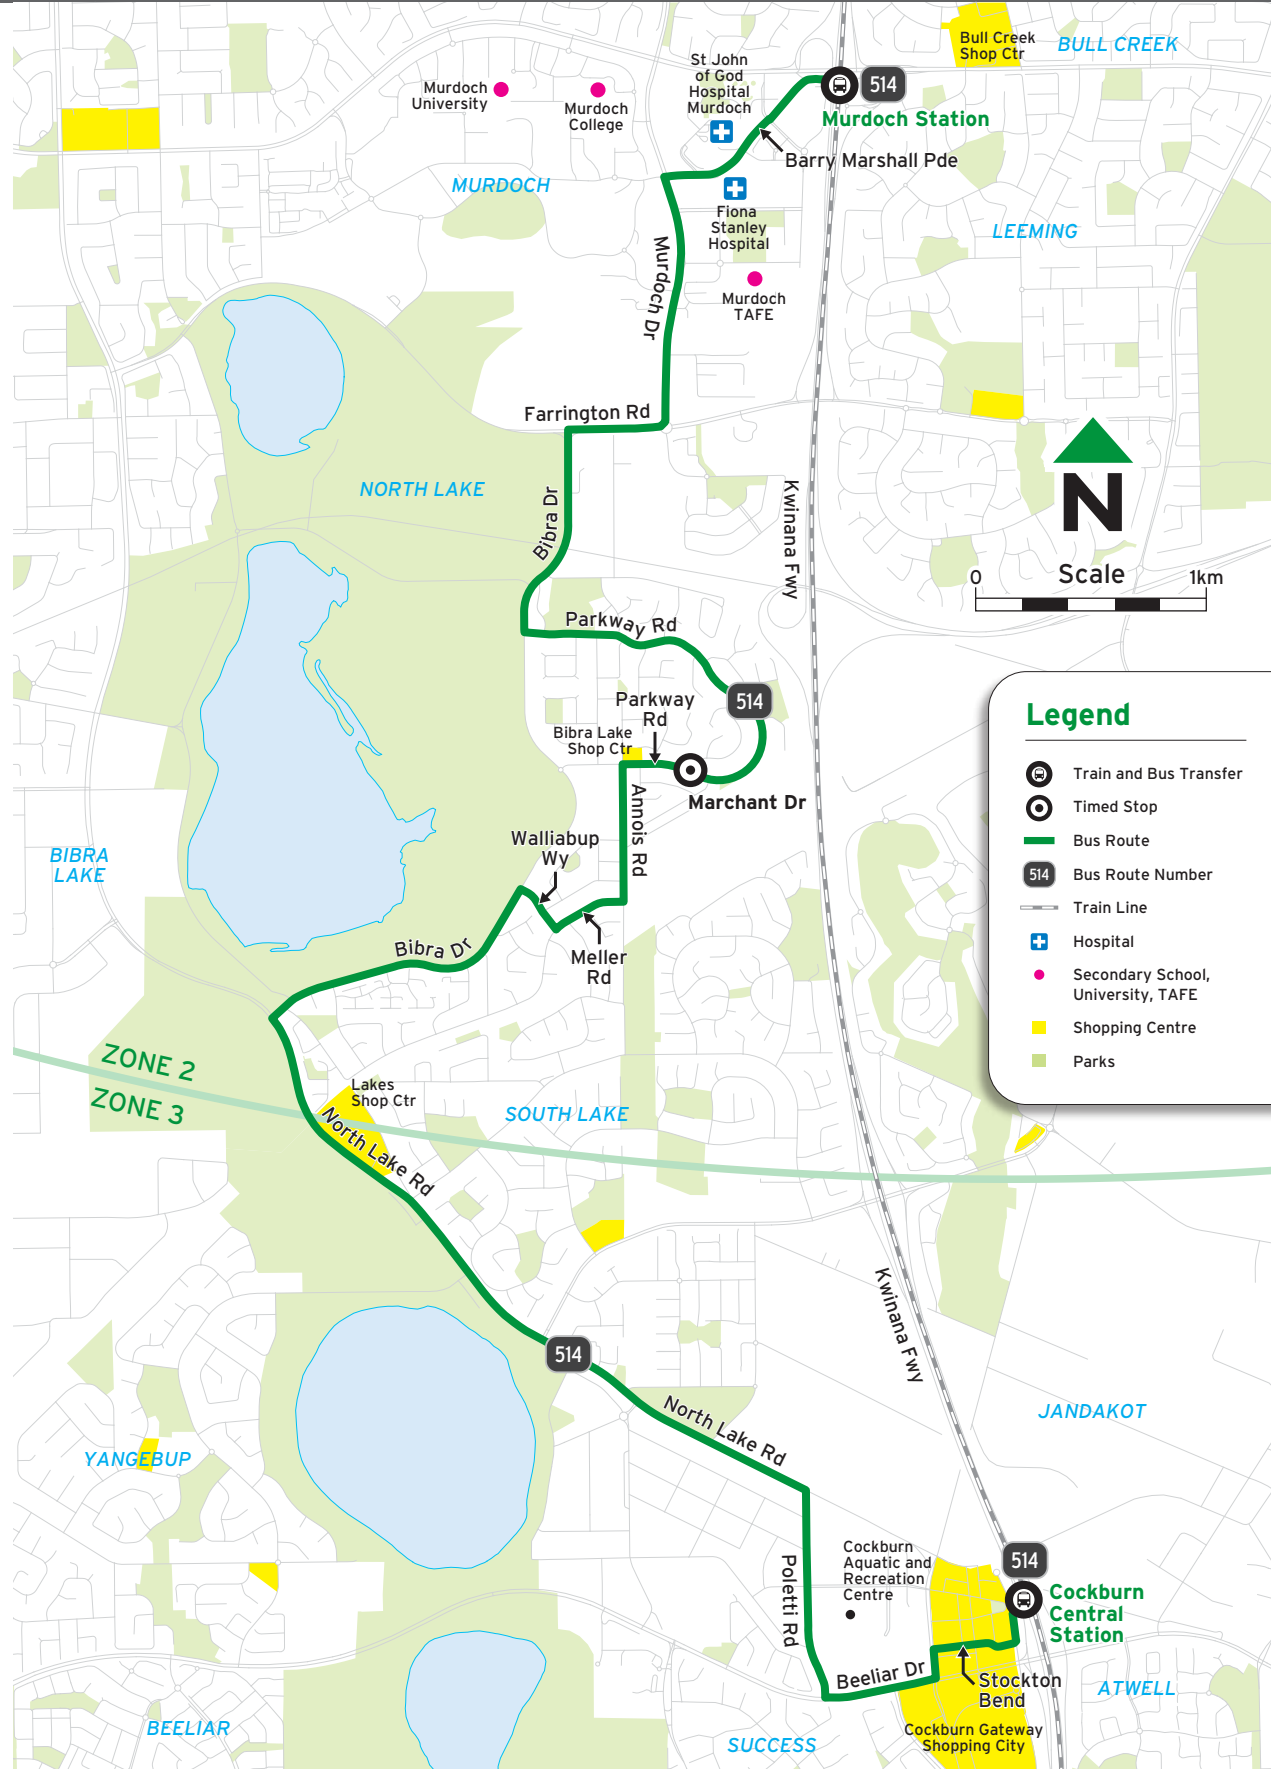

Legend

- 514 H Operates on school holidays only.
- 514 K Operates on school days only and deviates via Kennedy Baptist College.
- 514 L Operates on school days only and deviates via Lakeland Senior High School and Kennedy Baptist College.

Timed Stops			
Stop No.	23633	20382	23718
Route No.	Cockburn Central Stn	Parkway Rd / Marchant Dr	Murdoch Stn

Saturday

am 514	6:52	7:03	7:14
514	7:52	8:03	8:14
514	8:50	9:03	9:14
514	9:49	10:03	10:14
514	10:48	11:03	11:14
514	11:48	12:03	12:14
pm 514	12:48	1:03	1:14
514	1:48	2:03	2:14
514	2:48	3:03	3:14
514	3:49	4:03	4:14
514	4:50	5:03	5:14
514	5:50	6:03	6:14
514	6:51	7:03	7:14
514	8:06	8:18	8:29
514	8:59	9:11	9:21
514	9:59	10:11	10:21
514	10:59	11:11	11:21

Sunday and Public Holidays

am 514	7:36	7:48	7:59
514	8:36	8:48	8:59
514	9:36	9:48	9:59
514	10:34	10:48	10:59
514	11:34	11:48	11:59
pm 514	12:34	12:48	12:59
514	1:34	1:48	1:59
514	2:34	2:48	2:59
514	3:34	3:48	3:59
514	4:35	4:48	4:59
514	5:35	5:48	5:59
514	6:36	6:48	6:59
514	7:59	8:10	8:21
514	8:59	9:10	9:21

Route 514 Map

Legend

- Train and Bus Transfer
- Timed Stop
- Bus Route
- Bus Route Number
- Train Line
- Hospital
- Secondary School, University, TAFE
- Shopping Centre
- Parks