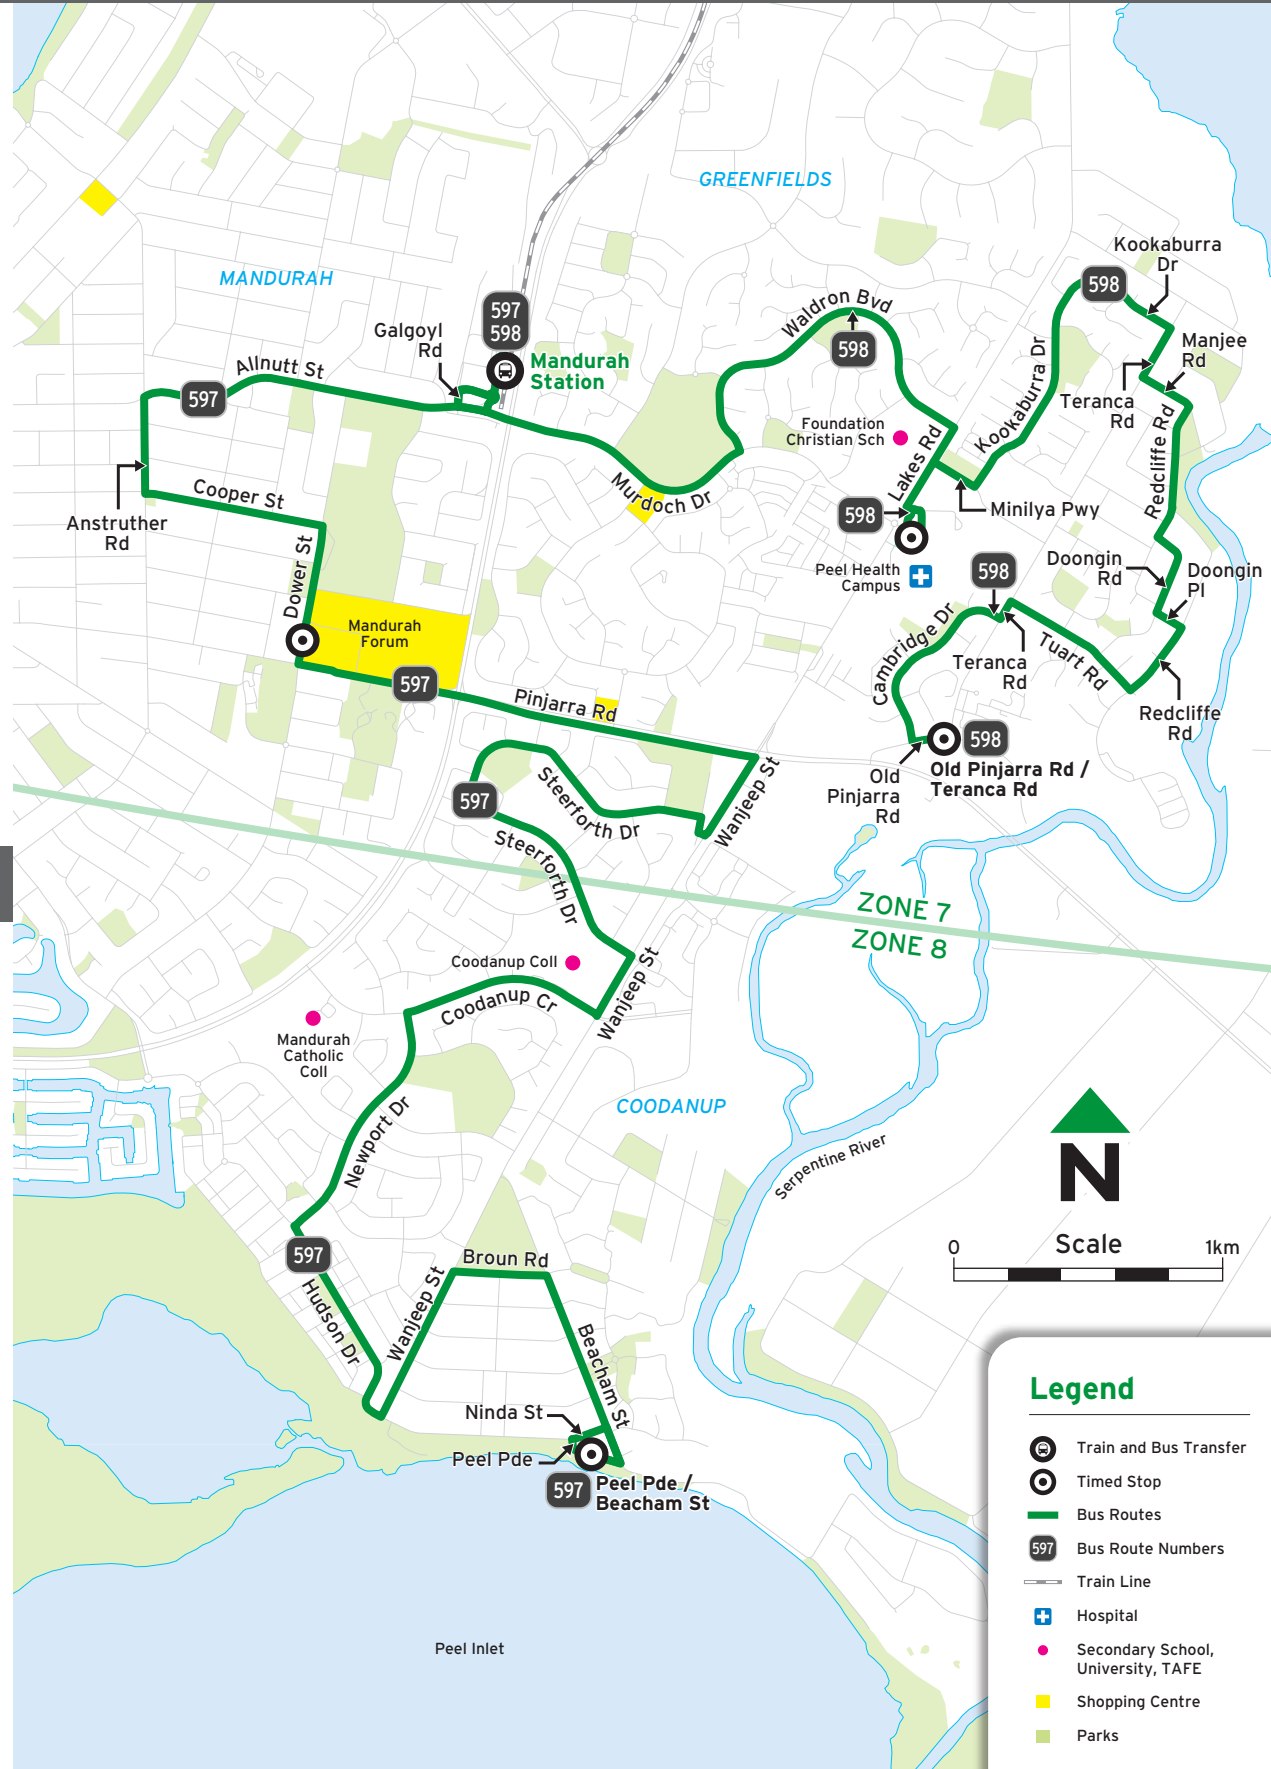

Route 597, 598 - To Mandurah

Timed Stops	🚶	🚶	🚶	🚶	🚶
Stop No.	21716	21543	21511	17370	17374
Route No.	Peel Pde / Ninda St	Old Pinjarra Rd / Teranca Rd	Peel Health Campus	Mandurah Centro	Mandurah Stn

Saturday

am	598	-	7:19	7:28	-	7:37
597	8:13	-	-	8:30	8:37	
598	-	8:19	8:28	-	8:37	
598	-	9:19	9:28	-	9:37	
597	10:13	-	-	10:30	10:37	
598	-	10:19	10:28	-	10:37	
598	-	11:19	11:28	-	11:37	
pm	597	12:13	-	12:30	12:37	
598	-	12:19	12:28	-	12:37	
598	-	1:19	1:28	-	1:37	
597	2:13	-	-	2:30	2:37	
598	-	2:19	2:28	-	2:37	
598	-	3:19	3:28	-	3:37	
597	4:13	-	-	4:30	4:37	
598	-	4:19	4:28	-	4:37	
598	-	5:19	5:28	-	5:37	
597	6:16	-	-	6:30	6:37	
598	-	6:19	6:28	-	6:37	
598	-	8:28	8:36	-	8:44	

Route 598 - To Mandurah Station

Timed Stops	🚶	🚶	🚶
Stop No.	21543	21511	17374
Route No.	Old Pinjarra Rd / Teranca Rd	Peel Health Campus	Mandurah Stn

Sunday and Public Holidays

am	598	8:19	8:28	8:37
598	10:19	10:28	10:37	
pm	598	12:19	12:28	12:37
598	2:19	2:28	2:37	
598	4:19	4:28	4:37	
598	6:26	6:35	6:44	

Legend

- H Operates on school holidays only.
- S Operates on school days only.
- # This trip is serviced by non-accessible buses.
- 597 D Operates on school days only and deviates via Dudley Park Primary School.
- 598 F Departs from Furnissdale at 8.55am. This trip is serviced by non-accessible buses.

Route 597, 598 Map

Legend

- 🚶 Train and Bus Transfer
- 🚶 Timed Stop
- 🟩 Bus Routes
- 597 Bus Route Numbers
- 🚆 Train Line
- 🏥 Hospital
- 📍 Secondary School, University, TAFE
- 🟡 Shopping Centre
- 🌳 Parks