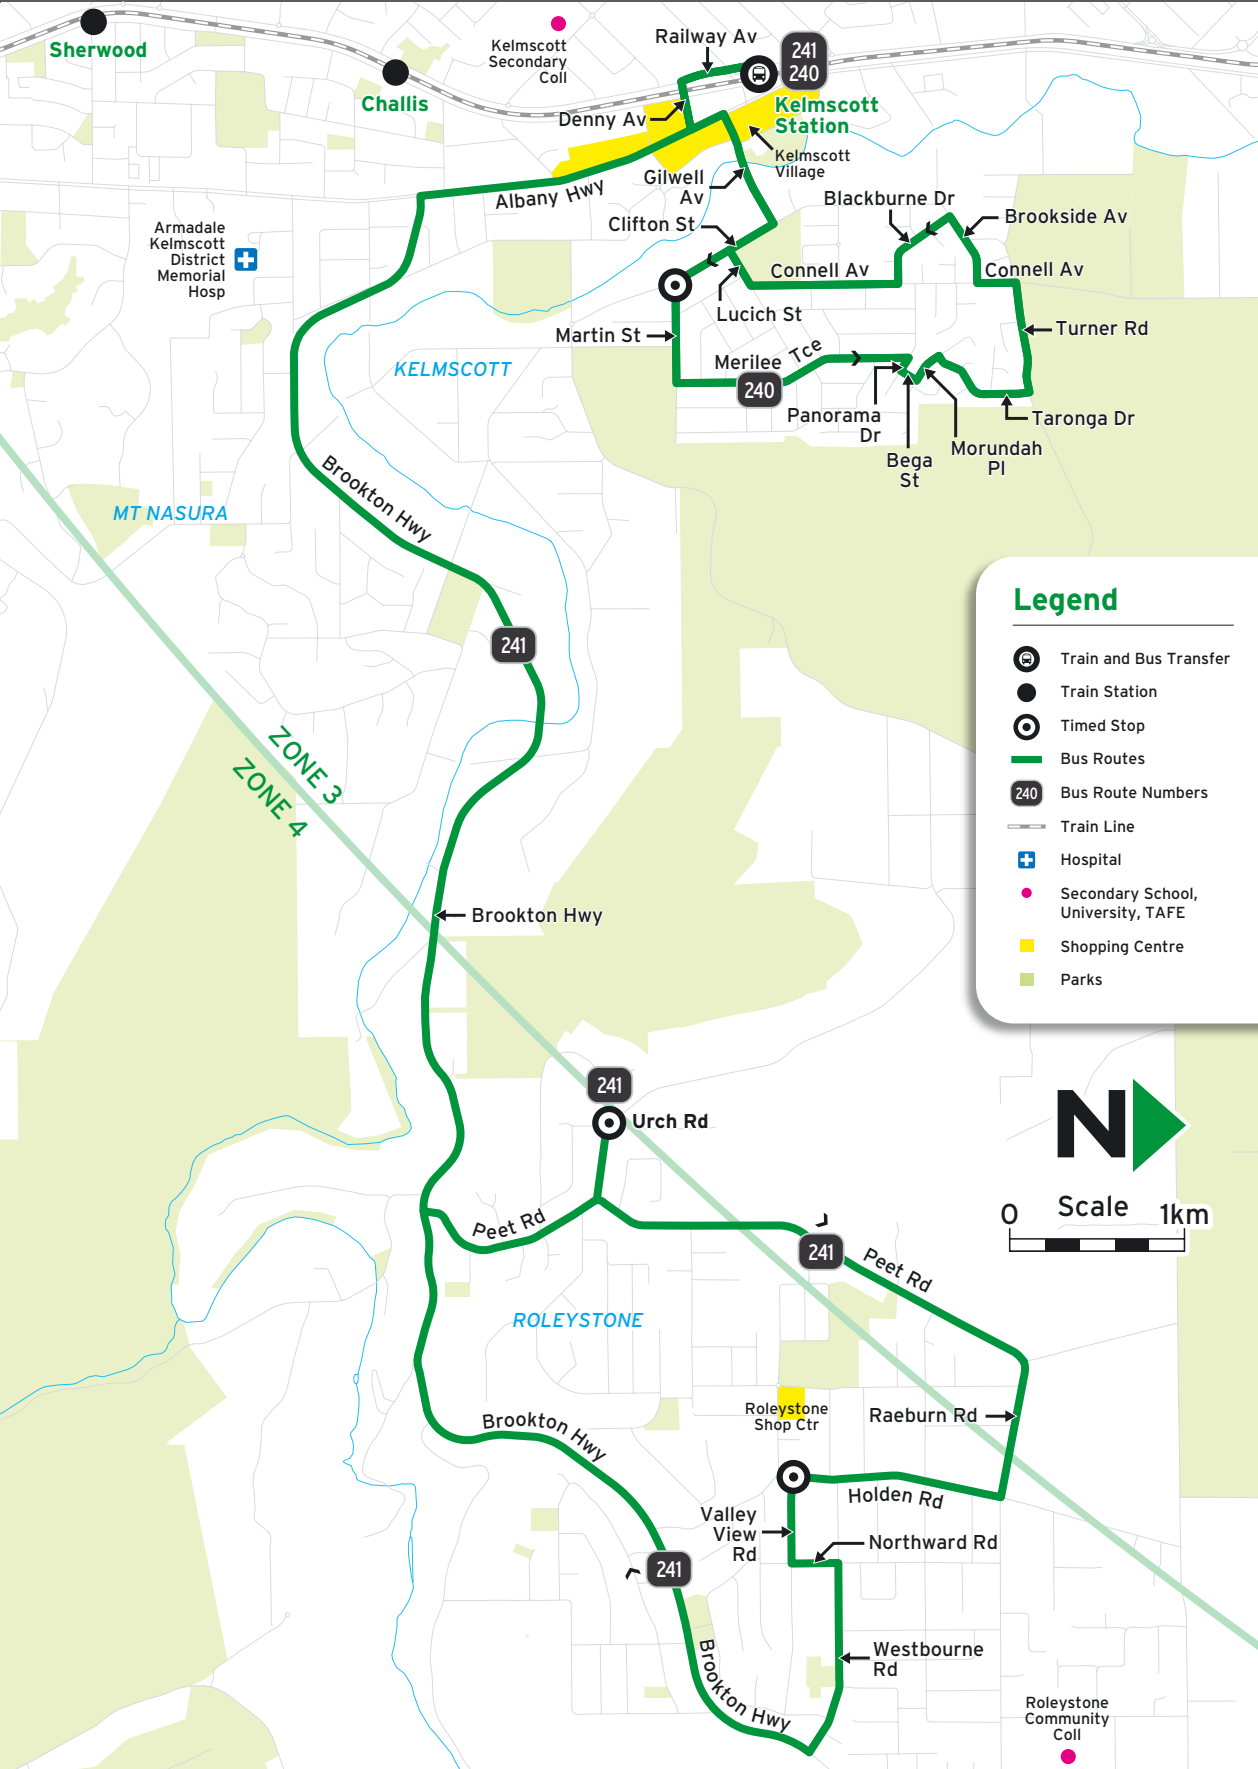

am 250	5:32	5:41	5:50
250	6:00	6:09	6:18
250	6:30	6:39	6:48
250	7:00	7:09	7:18
250	7:13	7:22	7:33
250	7:28	7:37	7:48
250	7:43	7:52	8:06
250	8:03	8:12	8:23
250	8:17	8:28	8:40
250	8:33	8:43	8:54
250	8:48	8:58	9:09
250	9:03	9:13	9:24
250	9:33	9:43	9:54
250	10:03	10:13	10:24
250	10:31	10:42	10:54
250	11:01	11:12	11:24
250	11:31	11:42	11:54
pm 250	12:02	12:12	12:24
250	12:32	12:42	12:54
250	12:56	1:06	1:18
250	1:26	1:36	1:48
250	1:56	2:06	2:18
250	2:26	2:37	2:49
250	2:56	3:08	3:21
250 A	3:10	3:21	3:32
250	3:25	3:36	3:47
250	3:40	3:50	4:01
250	3:56	4:06	4:17
250	4:11	4:21	4:32
250	4:25	4:35	4:46
250	4:40	4:50	4:59
250	4:55	5:05	5:14
250	5:13	5:23	5:32
250	5:28	5:38	5:47
250	5:43	5:52	6:01
250	5:54	6:03	6:12
250	6:09	6:18	6:26
250	6:28	6:37	6:45
250	6:58	7:07	7:15
250	7:56	8:05	8:12
250	8:57	9:05	9:12

Legend
250 A Operates on school days only.

Timed Stops			
Stop No.	13189	13227	13191
Route No.	Armadale Stn	Farmer Av / Ninth Rd	Armadale Stn

Saturday

am 250	7:45	7:53	8:04
250	8:45	8:53	9:04
250	9:45	9:53	10:04
250	10:45	10:53	11:04
250	11:45	11:53	12:04
pm 250	12:45	12:53	1:04
250	1:45	1:53	2:04
250	2:45	2:53	3:04
250	3:45	3:53	4:04
250	4:45	4:53	5:04
250	5:45	5:53	6:04
250	6:55	7:03	7:12
250	7:58	8:05	8:12
250	8:58	9:05	9:12

Sunday and Public Holidays

am 250	8:24	8:32	8:41
250	9:24	9:32	9:41
250	10:24	10:32	10:41
250	11:24	11:32	11:41
pm 250	12:24	12:32	12:41
250	1:24	1:32	1:41
250	2:24	2:32	2:41
250	3:24	3:32	3:41
250	4:24	4:32	4:41
250	5:24	5:32	5:41
250	6:39	6:47	6:56

Route 250 Map

Legend

- Train and Bus Transfer
- Train Station
- Timed Stop
- Bus Routes
- Bus Route Numbers
- Train Line
- Hospital
- Secondary School, University, TAFE
- Shopping Centre
- Parks