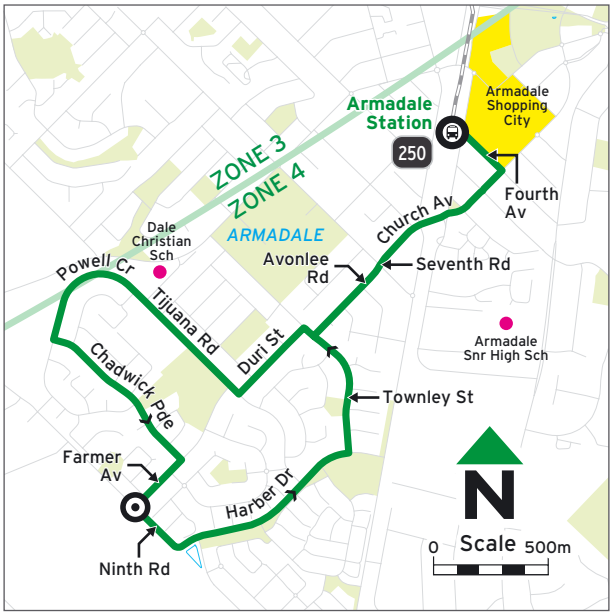

am 250	5:32	5:41	5:50
250	6:00	6:09	6:18
250	6:30	6:39	6:48
250	7:00	7:09	7:18
250	7:13	7:22	7:33
250	7:28	7:37	7:48
250	7:43	7:52	8:06
250	8:03	8:12	8:23
250	8:17	8:28	8:40
250	8:33	8:43	8:54
250	8:48	8:58	9:09
250	9:03	9:13	9:24
250	9:33	9:43	9:54
250	10:03	10:13	10:24
250	10:31	10:42	10:54
250	11:01	11:12	11:24
250	11:31	11:42	11:54
pm 250	12:02	12:12	12:24
250	12:32	12:42	12:54
250	12:56	1:06	1:18
250	1:26	1:36	1:48
250	1:56	2:06	2:18
250	2:26	2:37	2:49
250	2:56	3:08	3:21
250 A	3:10	3:21	3:32
250	3:25	3:36	3:47
250	3:40	3:50	4:01
250	3:56	4:06	4:17
250	4:11	4:21	4:32
250	4:25	4:35	4:46
250	4:40	4:50	4:59
250	4:55	5:05	5:14
250	5:13	5:23	5:32
250	5:28	5:38	5:47
250	5:43	5:52	6:01
250	5:54	6:03	6:12
250	6:09	6:18	6:26
250	6:28	6:37	6:45
250	6:58	7:07	7:15
250	7:56	8:05	8:12
250	8:57	9:05	9:12

Legend
250 A Operates on school days only.

Timed Stops			
Stop No.	13189	13227	13191
Route No.	Armadale Stn	Farmer Av / Ninth Rd	Armadale Stn

Saturday

am 250	7:45	7:53	8:04
250	8:45	8:53	9:04
250	9:45	9:53	10:04
250	10:45	10:53	11:04
250	11:45	11:53	12:04
pm 250	12:45	12:53	1:04
250	1:45	1:53	2:04
250	2:45	2:53	3:04
250	3:45	3:53	4:04
250	4:45	4:53	5:04
250	5:45	5:53	6:04
250	6:55	7:03	7:12
250	7:58	8:05	8:12
250	8:58	9:05	9:12

Sunday and Public Holidays

am 250	8:24	8:32	8:41
250	9:24	9:32	9:41
250	10:24	10:32	10:41
250	11:24	11:32	11:41
pm 250	12:24	12:32	12:41
250	1:24	1:32	1:41
250	2:24	2:32	2:41
250	3:24	3:32	3:41
250	4:24	4:32	4:41
250	5:24	5:32	5:41
250	6:39	6:47	6:56

Route 250 Map

Legend

- Train and Bus Transfer
- Train Station
- Timed Stop
- Bus Routes
- Bus Route Numbers
- Train Line
- Hospital
- Secondary School, University, TAFE
- Shopping Centre
- Parks