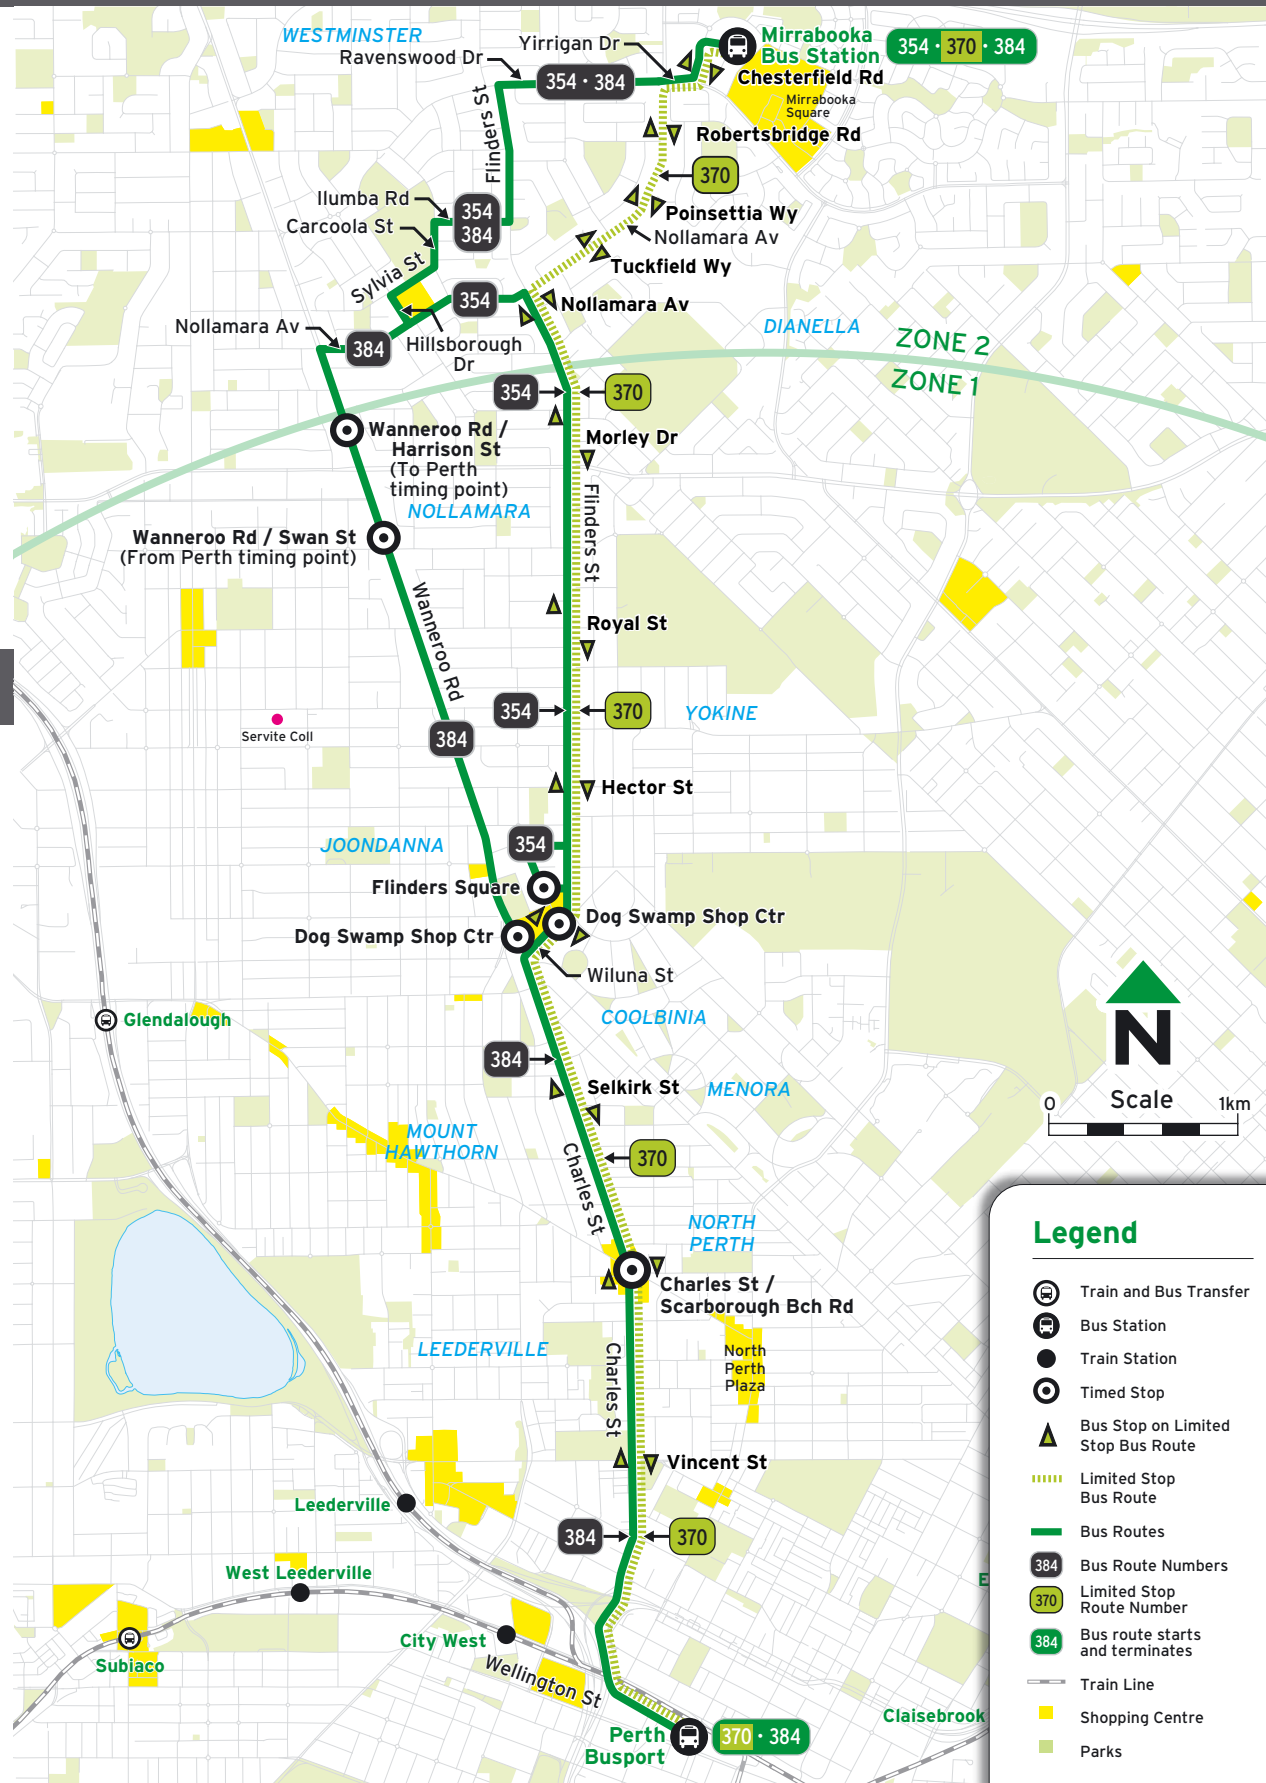

Sunday and Public Holidays

Timed Stops					
Stop No.	12538 / Stand 2	12344	12354	12593	
Route No.	Mirrabooba Bus Stn	Wanneroo Rd / Harrison St	Dog Swamp Shop Ctr	Charles St / Scarborough Beach Rd	Perth Busport
Sunday and Public Holidays					
am 384	6:26	6:33	6:38	6:41	6:51
384	7:26	7:33	7:38	7:41	7:51
384	8:26	8:33	8:39	8:42	8:52
384	9:25	9:33	9:40	9:43	9:54
384	9:56	10:03	10:10	10:13	10:24
384	10:26	10:33	10:40	10:43	10:55
384	10:56	11:03	11:10	11:13	11:24
384	11:26	11:33	11:40	11:43	11:55
384	11:56	12:03	12:10	12:13	12:25
pm 384	12:26	12:33	12:40	12:43	12:55
384	12:56	1:03	1:10	1:13	1:24
384	1:26	1:33	1:40	1:43	1:54
384	1:56	2:03	2:10	2:13	2:24
384	2:26	2:33	2:40	2:43	2:55
384	2:56	3:03	3:09	3:12	3:23
384	3:26	3:33	3:39	3:42	3:53
384	3:56	4:03	4:09	4:12	4:23
384	4:26	4:33	4:39	4:42	4:52
384	4:56	5:03	5:09	5:12	5:22
384	5:21	5:28	5:34	5:37	5:47
384	6:26	6:33	6:39	6:42	6:52

Route 354 - To Yokine

Timed Stops		
Stop No.	12538 / Stand 2	25948
Route No.	Mirrabooba Bus Stn	Nangar St / Flinders Square
Monday to Friday		
am 354	9:45	10:02
354	10:45	11:02
354	11:45	12:02
pm 354	12:45	1:02
354	1:45	2:02
354	2:45	3:04
No Saturday, Sunday & Public Holiday service		

Route 354, 370, 384 - Map

Route 370 - To Perth

Timed Stops			
Stop No.	12539 / Stand 1	16812	
Route No.	Mirrabooba Bus Stn	Dog Swamp Shop Ctr	Perth Busport
Monday to Friday			
am 370	7:09	7:18	7:33
370	7:19	7:28	7:46
370	7:29	7:39	7:58
370	7:39	7:50	8:10
370	7:49	8:01	8:19
370	7:59	8:11	8:30
370	8:09	8:21	8:39
370	8:19	8:31	8:48
No Saturday, Sunday & Public Holiday service