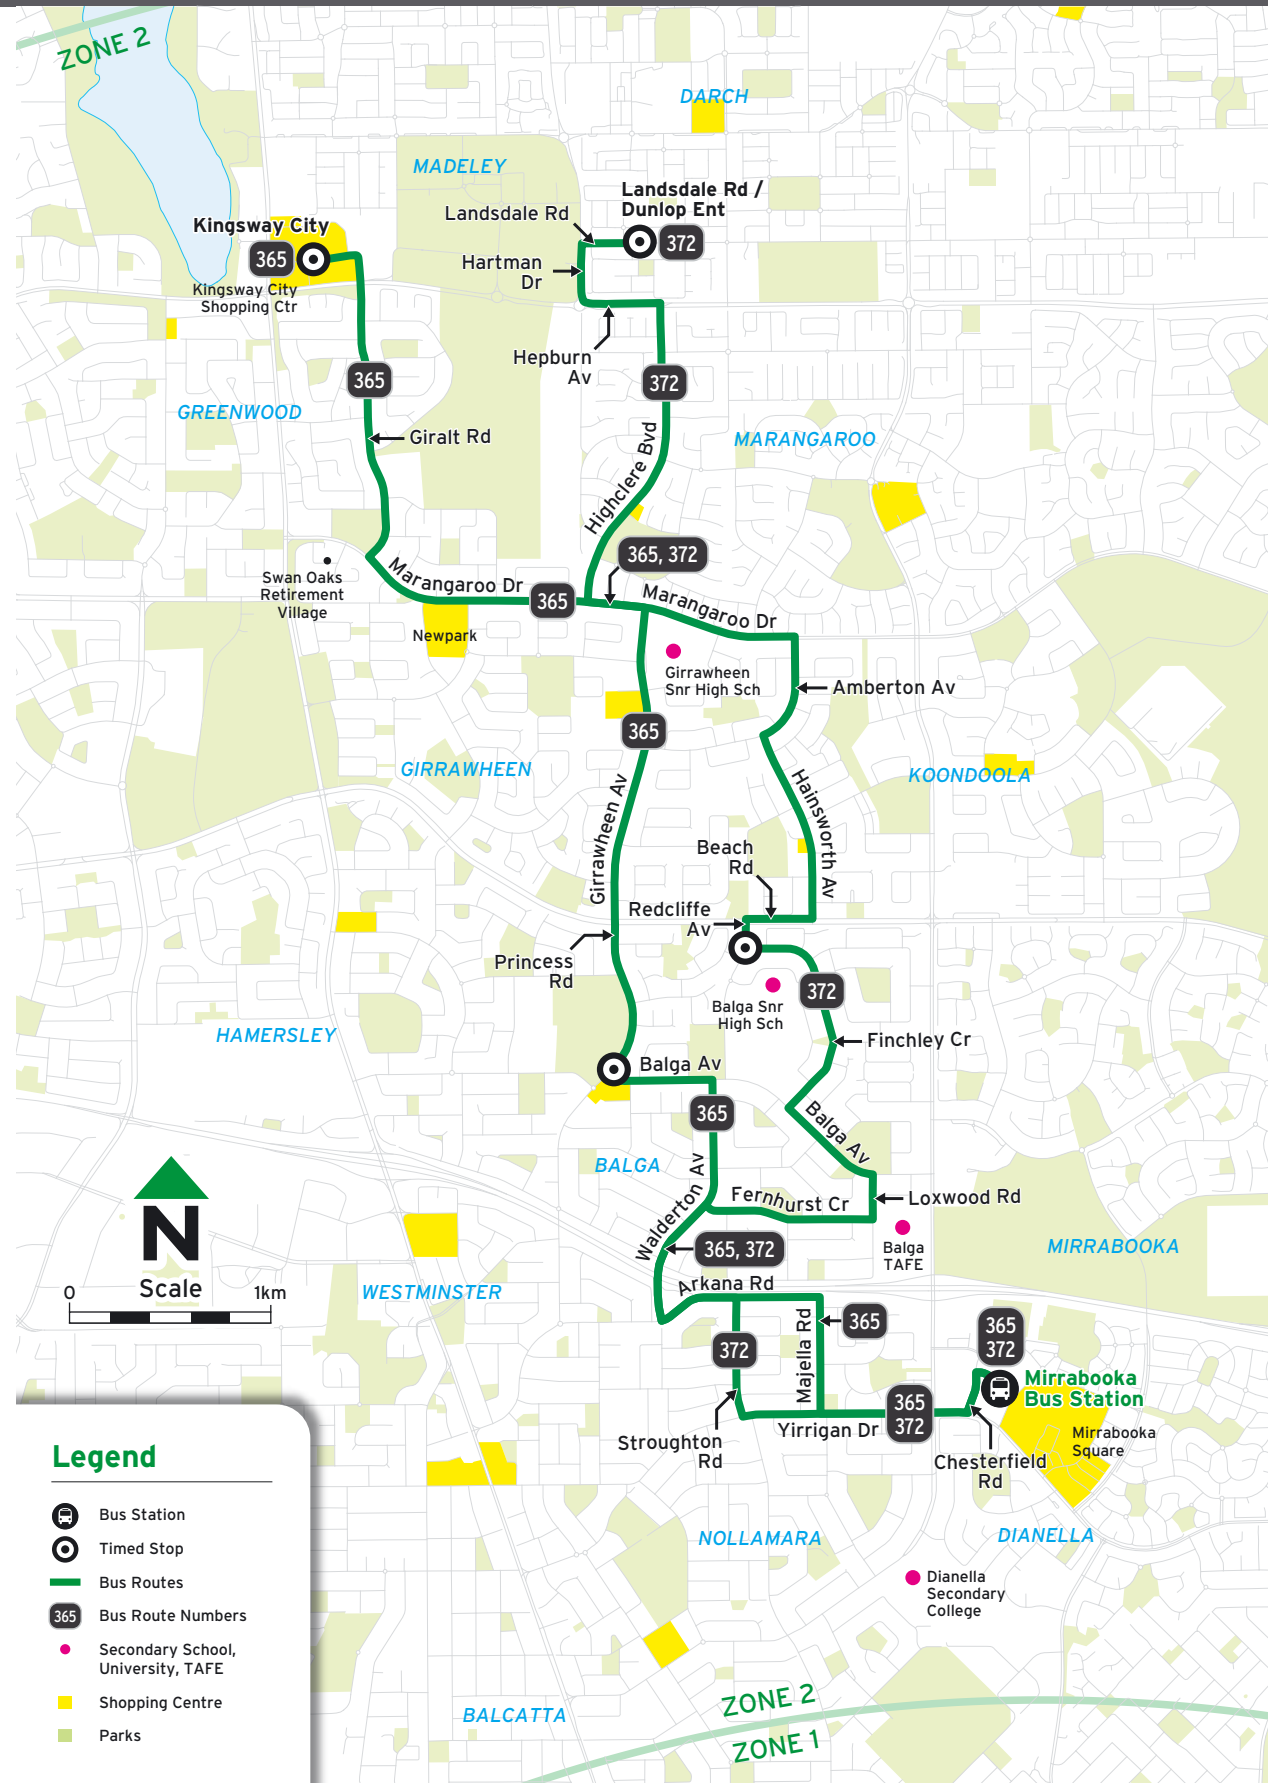

372 W Deviates via Whitehaven Cr, Balga.

Route 365, 372 - From Mirrabooka

Timed Stops Stop No.					
Route No.	Mirrabooka Bus Stn	Princess Rd / Balga Av	Finchley Cr / Redcliffe Av	Landsdale Rd / Dunlop Ent	Kingsway City Shop Ctr
Saturday					
am 365	7:56	8:04	-	-	8:18
372	8:28	-	8:38	8:52	-
365	8:58	9:07	-	-	9:21
372	9:28	-	9:38	9:52	-
365	9:58	10:08	-	-	10:23
372	10:29	-	10:40	10:54	-
365	10:59	11:09	-	-	11:24
372	11:29	-	11:40	11:54	-
365	11:59	12:09	-	-	12:24
pm 372	12:29	-	12:40	12:55	-
365	12:59	1:09	-	-	1:24
372	1:30	-	1:42	1:57	-
365	2:00	2:10	-	-	2:25
372	2:29	-	2:41	2:56	-
365	2:59	3:09	-	-	3:24
372	3:29	-	3:41	3:56	-
365	3:59	4:09	-	-	4:24
372	4:29	-	4:41	4:56	-
365	4:59	5:08	-	-	5:23
372	5:29	6:08	-	-	6:23
365	5:59	-	6:11	6:26	-
372	6:29	-	6:41	6:56	-
372	6:59	-	7:10	7:25	-
372	7:28	-	7:39	7:53	-
372	8:28	-	8:39	8:53	-
372	9:27	-	9:38	9:52	-
372	10:27	-	10:38	10:52	-
372	11:27	-	11:37	11:51	-
am 372	12:27	-	12:37	12:49	-

Sunday and Public Holidays

am 365	9:57	10:06	-	-	10:20
372	10:27	-	10:37	10:51	-
365	10:57	11:06	-	-	11:20
372	11:27	-	11:38	11:52	-
365	11:57	12:06	-	-	12:20
pm 372	12:27	-	12:38	12:52	-
365	12:57	1:06	-	-	1:20
372	1:27	-	1:38	1:52	-
365	1:57	2:06	-	-	2:20
372	2:27	-	2:38	2:52	-
365	2:57	3:06	-	-	3:20
372	3:27	-	3:38	3:52	-
365	3:57	4:06	-	-	4:20
372	4:27	-	4:38	4:52	-
365	4:57	5:06	-	-	5:20
372	5:27	-	5:38	5:52	-
365	5:57	6:06	-	-	6:20
372	6:27	-	6:38	6:52	-
365	6:57	7:06	-	-	7:19
372	7:27	-	7:37	7:51	-
365	7:57	8:06	-	-	8:19
372	8:27	-	8:37	8:51	-

Legend

* Refer to back panel for Station Stand information.

Route 365, 372 Map

Legend

- Bus Station
- Timed Stop
- Bus Routes
- Bus Route Numbers
- Secondary School, University, TAFE
- Shopping Centre
- Parks